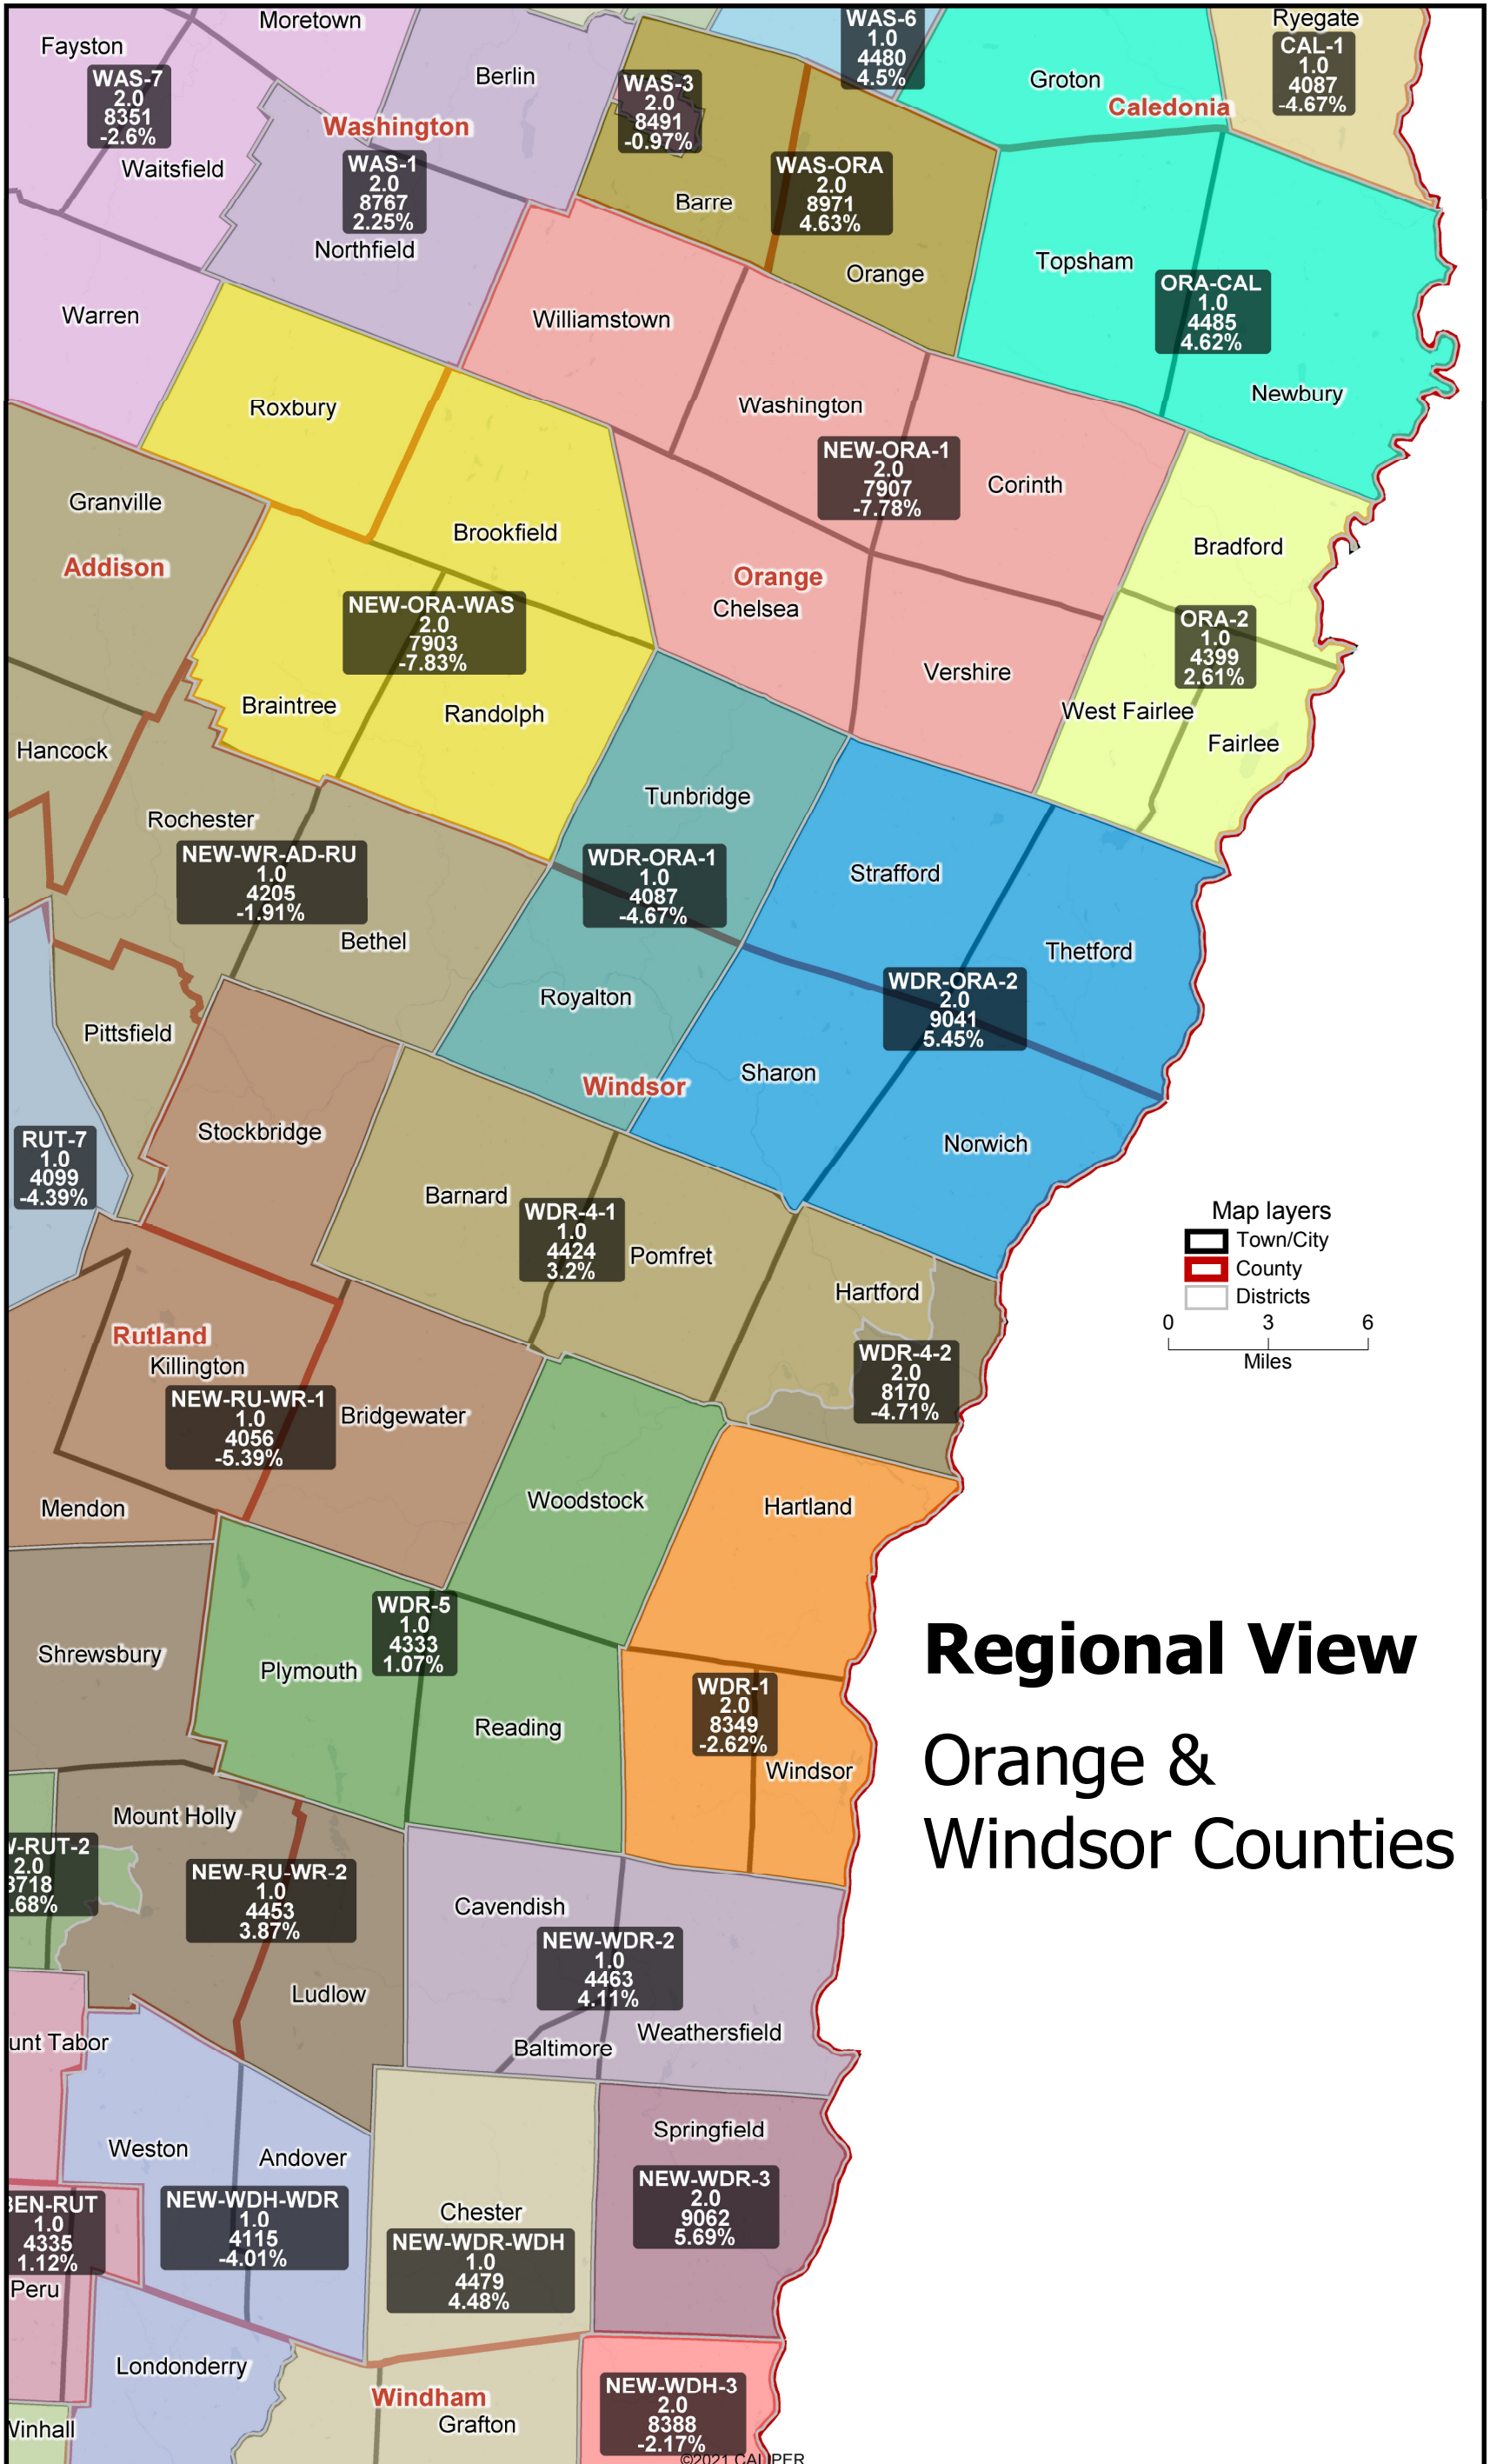

LAB Alternate Reapportionment Plan

Drafted: 1-19-2022