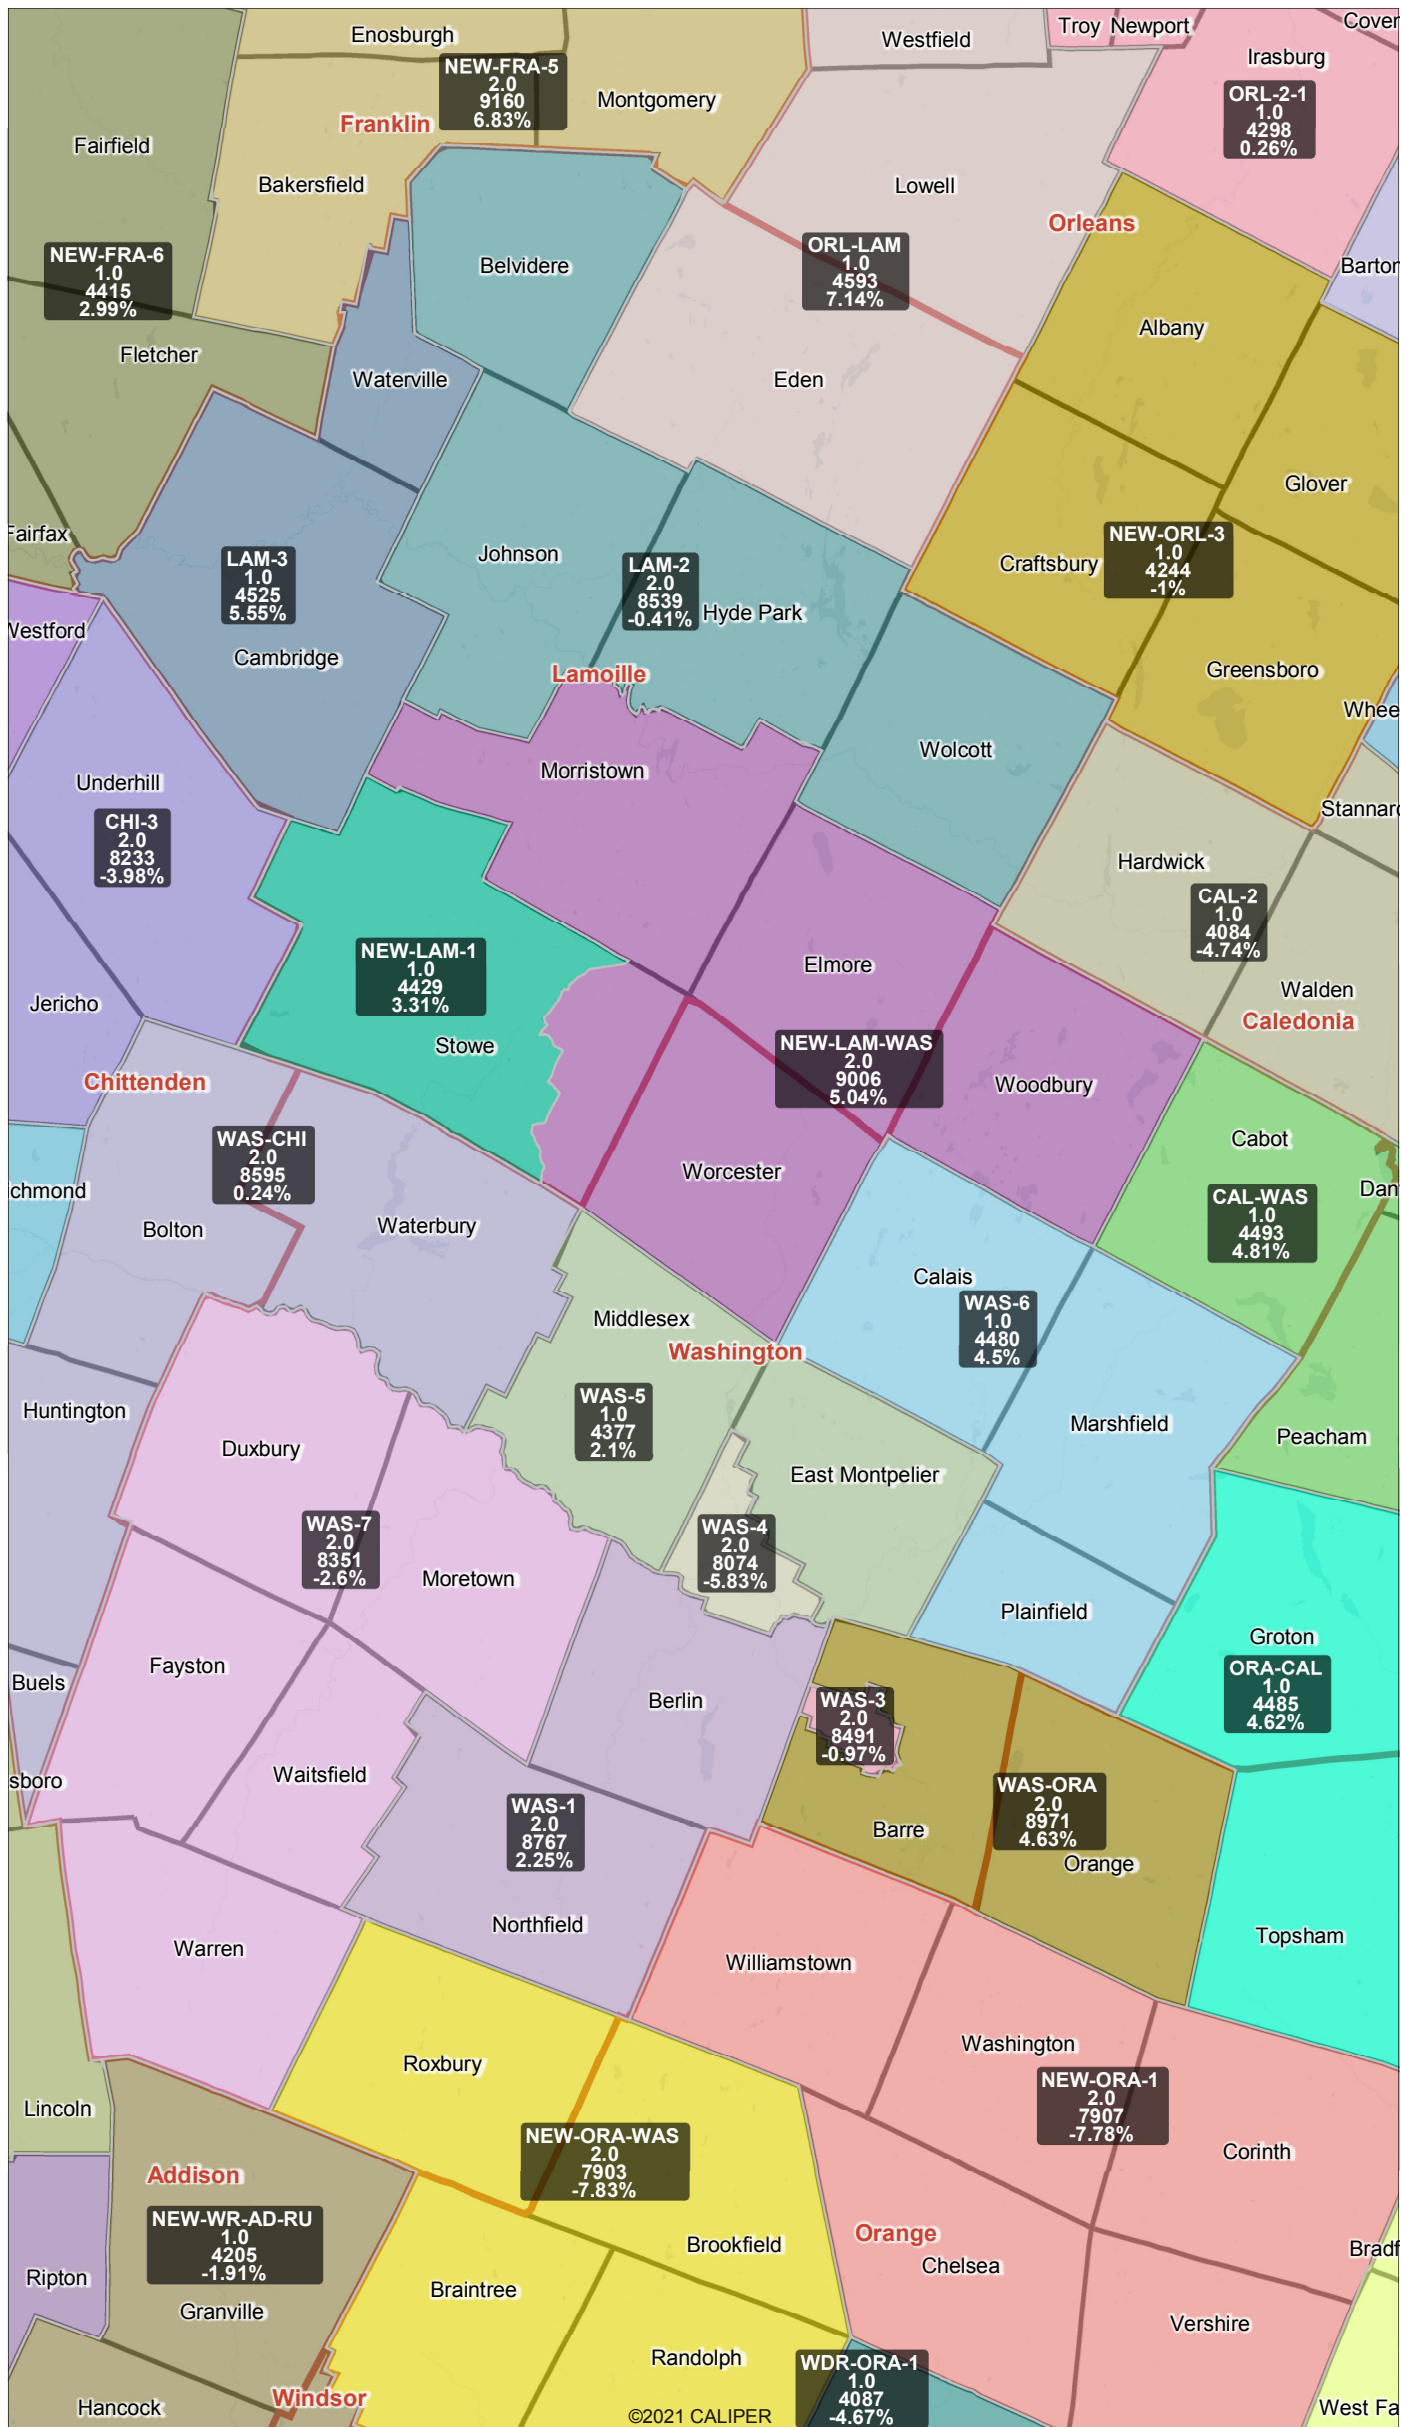

LAB Alternate Reapportionment Plan

Regional View Lamoille & Washington Counties

Drafted: 1-19-2022