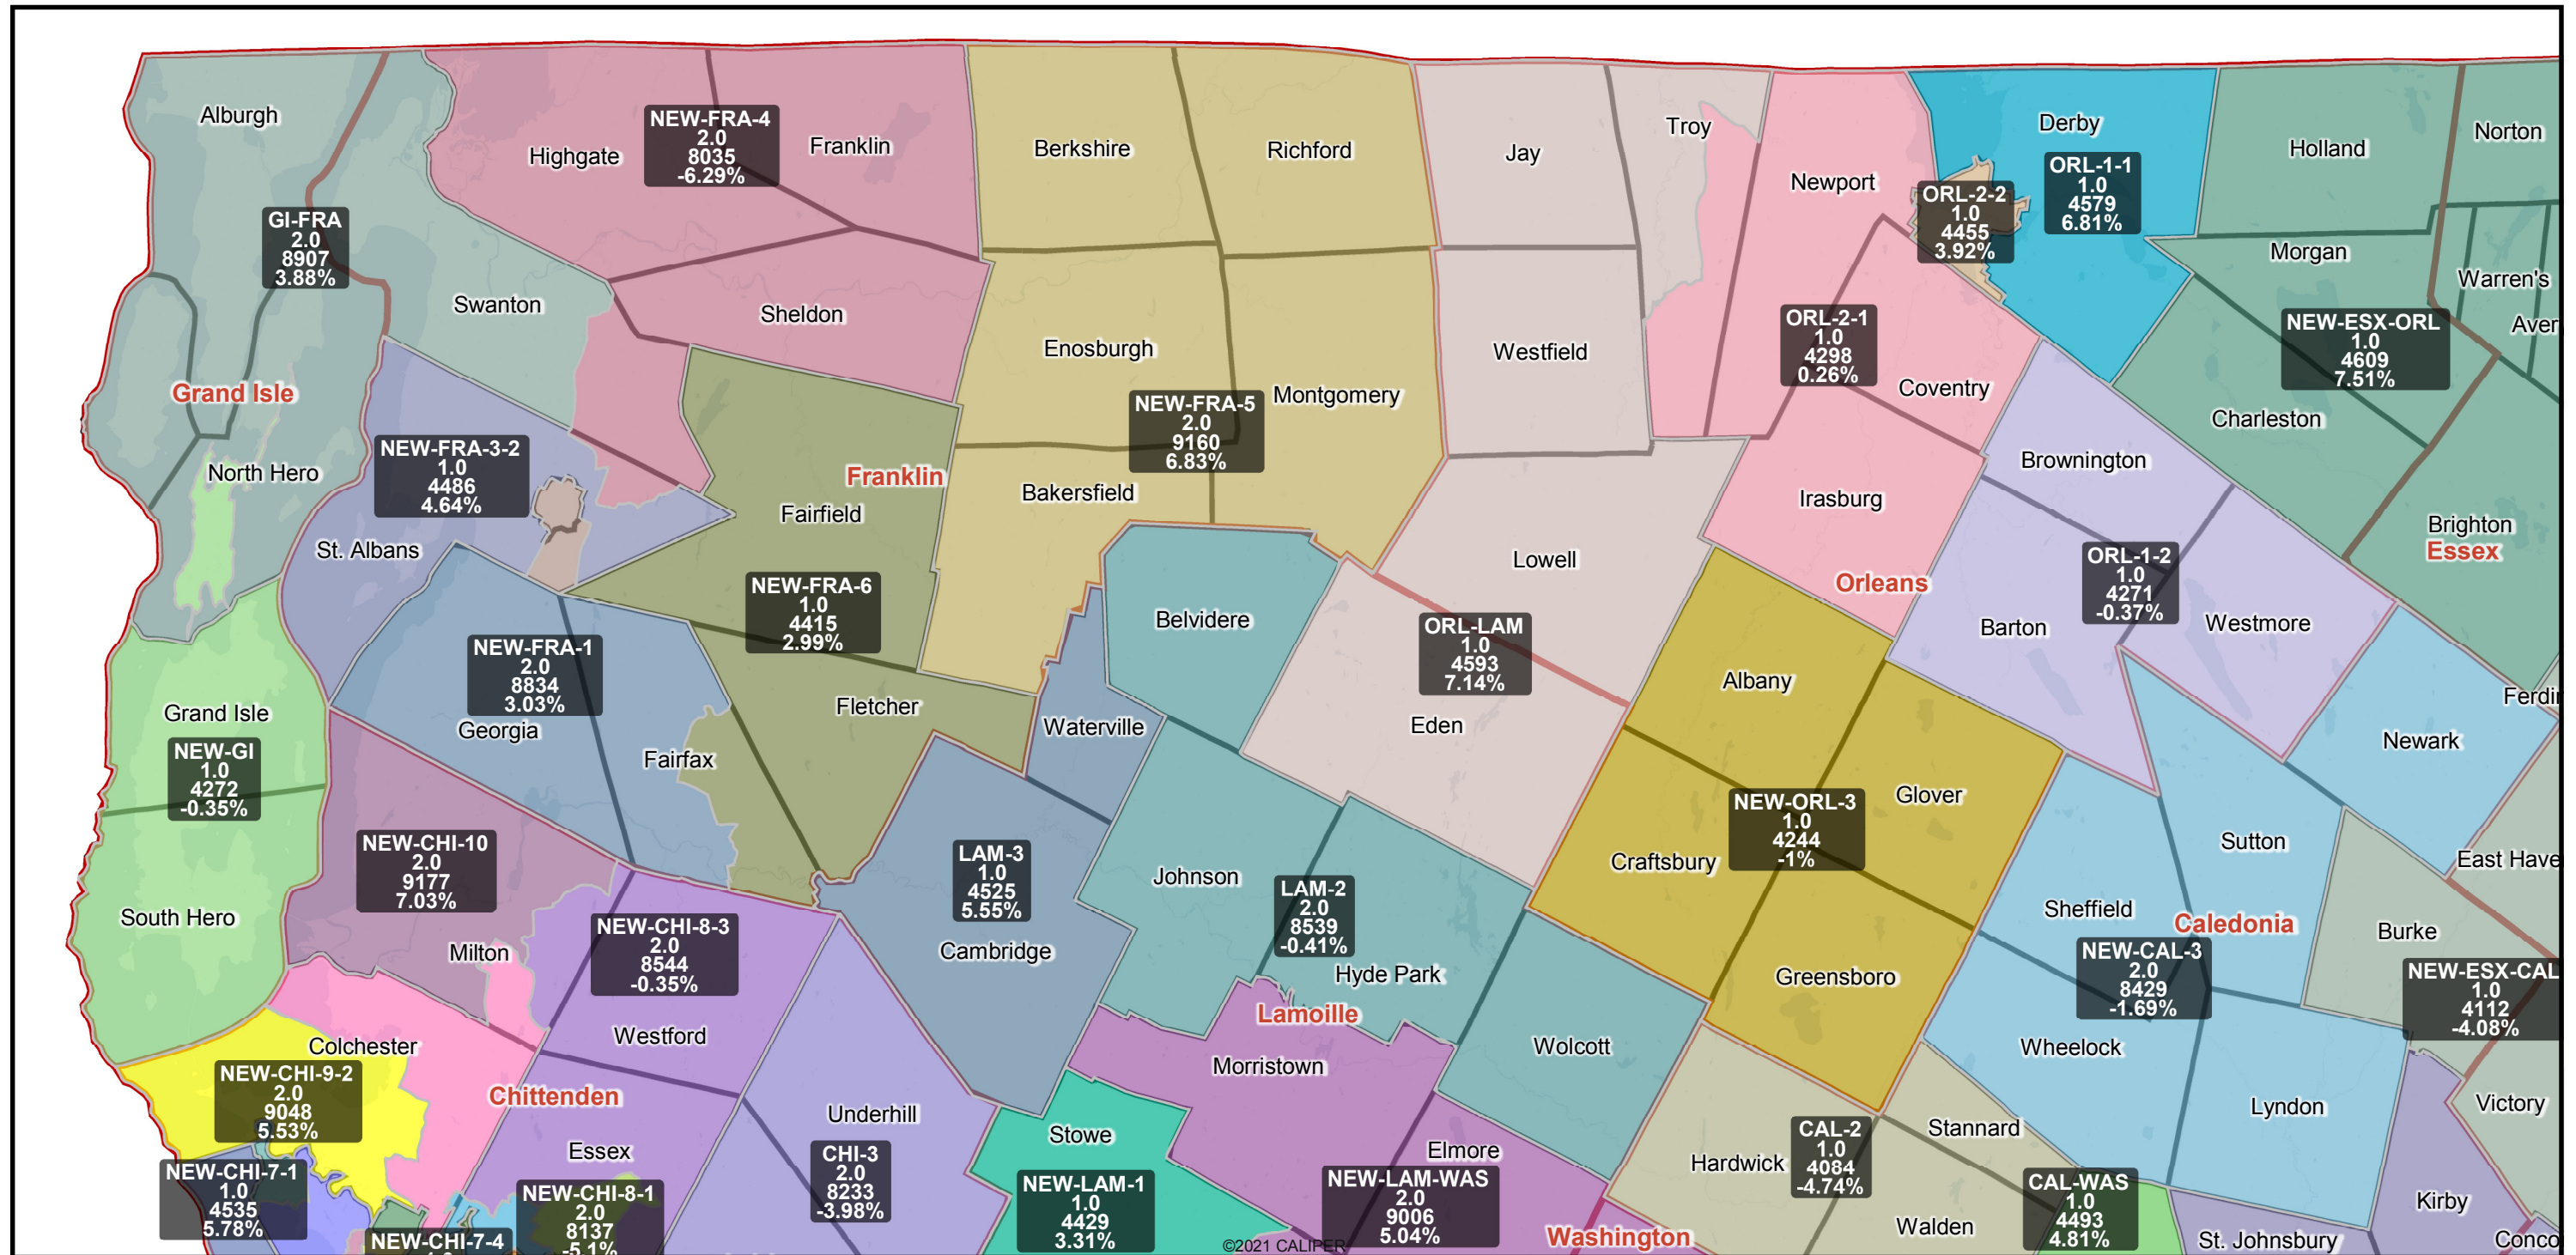

LAB Alternate Reapportionment Plan

Drafted: 1-19-2022

Regional View Franklin, Grand Isle, & Orleans Counties