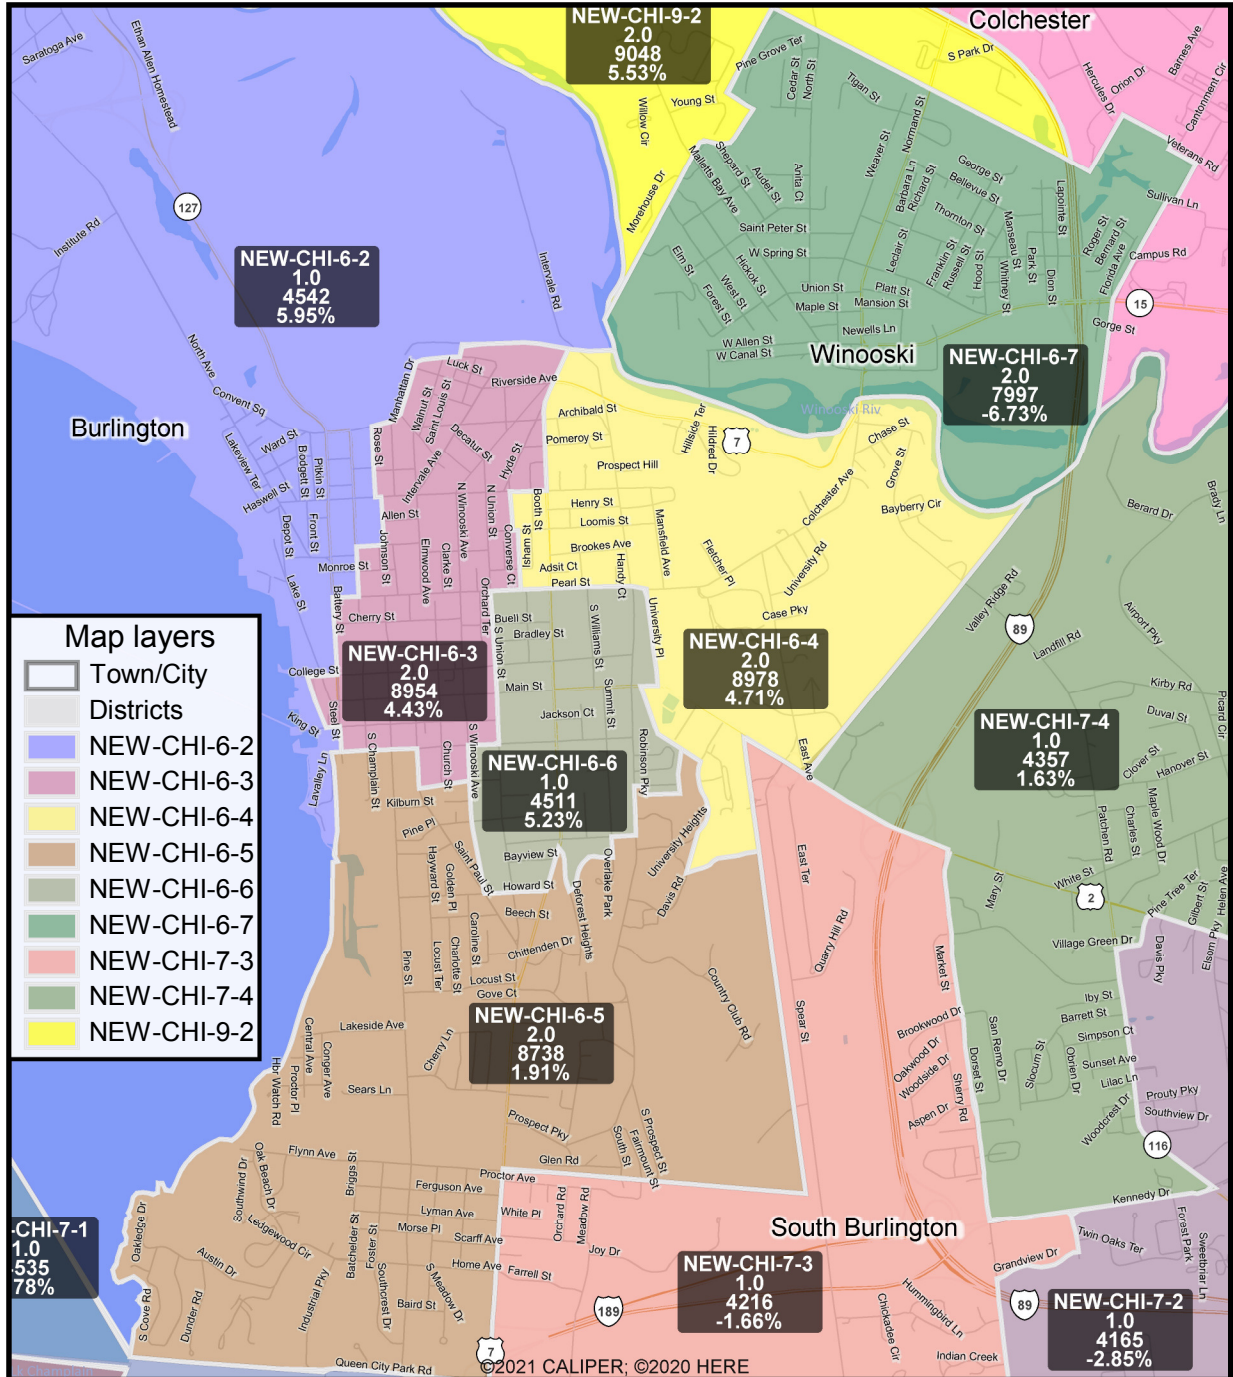

LAB Alternate 2022 Reapportionment Plan

Burlington & Winooski Metro Area Detail

Drafted: 1-20-2022