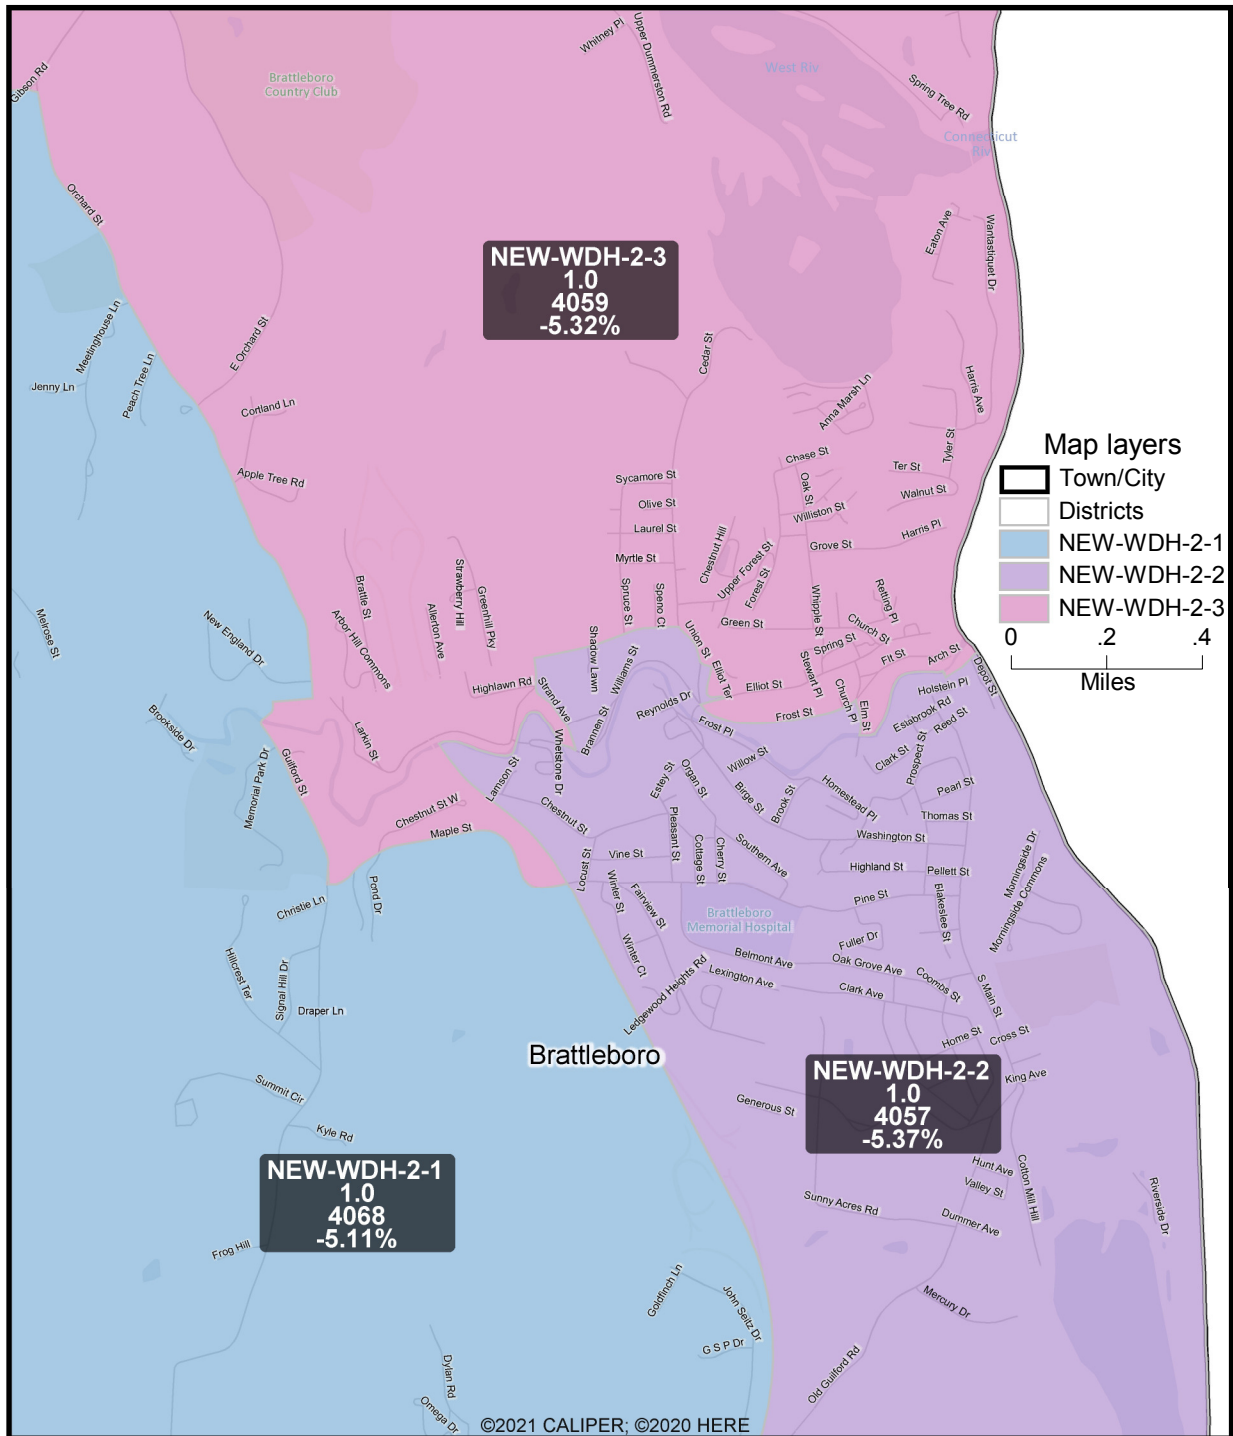

# LAB Alternate 2022 Reapportionment Plan

## Brattleboro Metro Area Detail