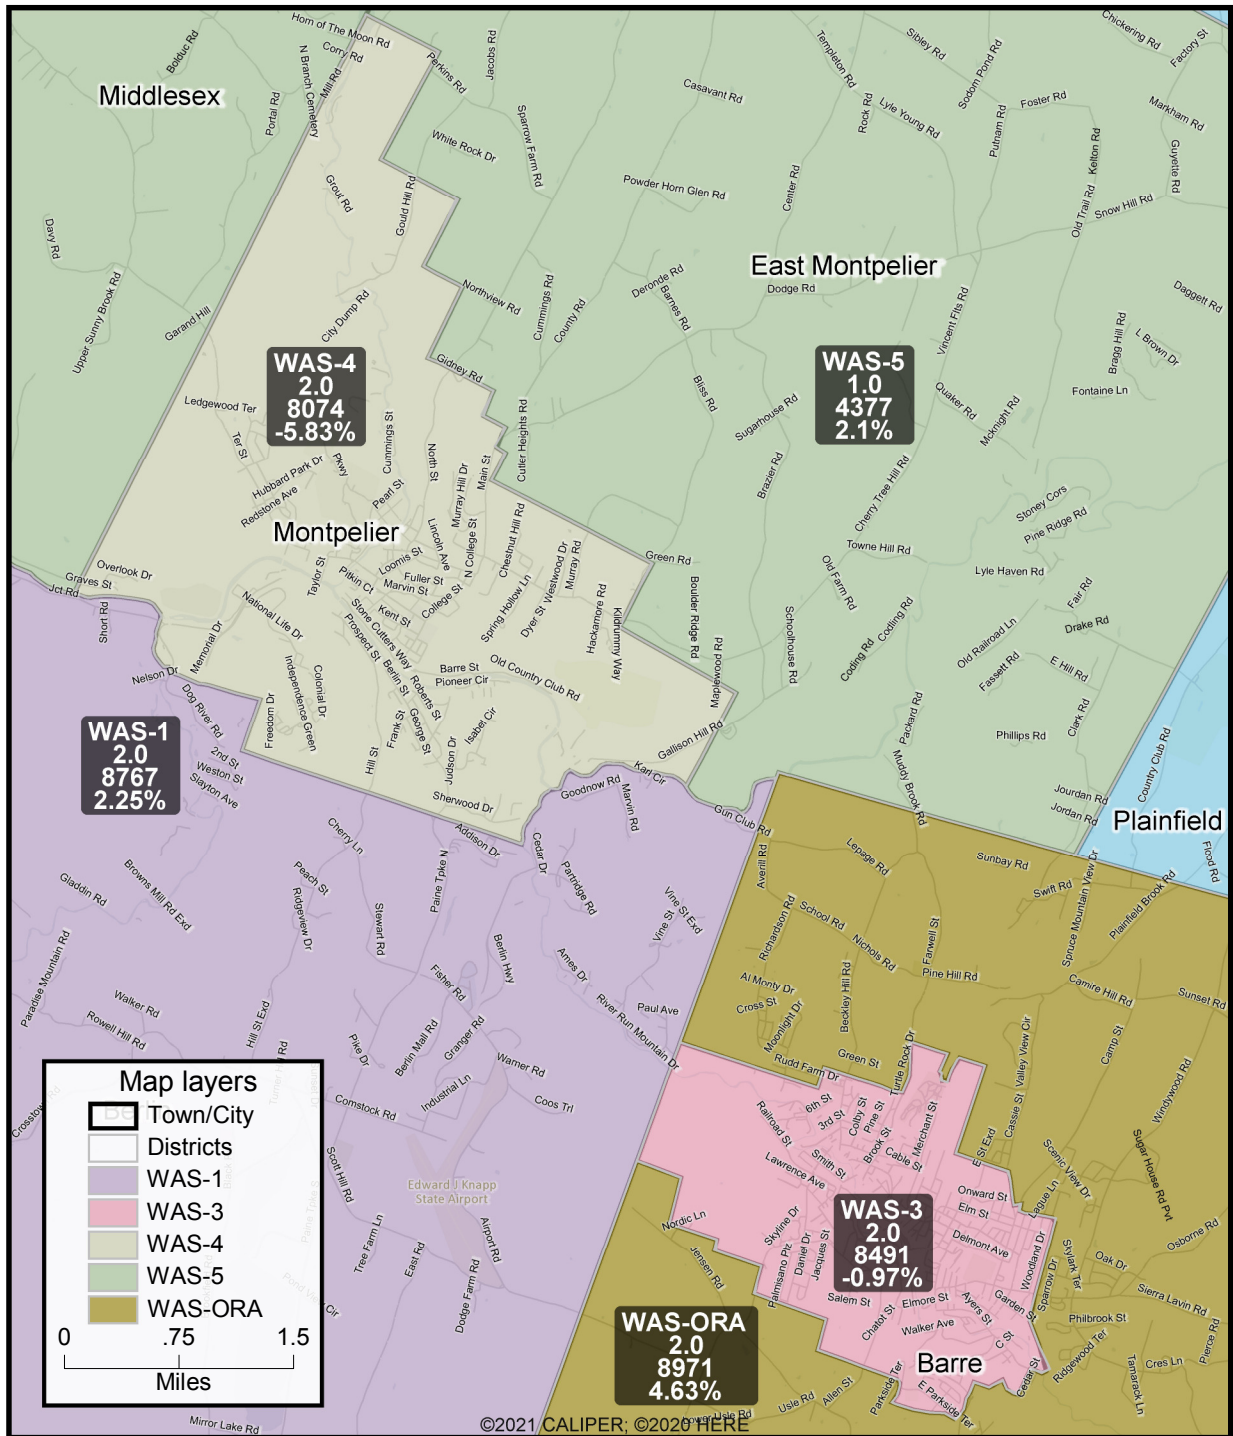

# LAB Alternate 2022 Reapportionment Plan

## Barre- Montpelier Metro Area Detail