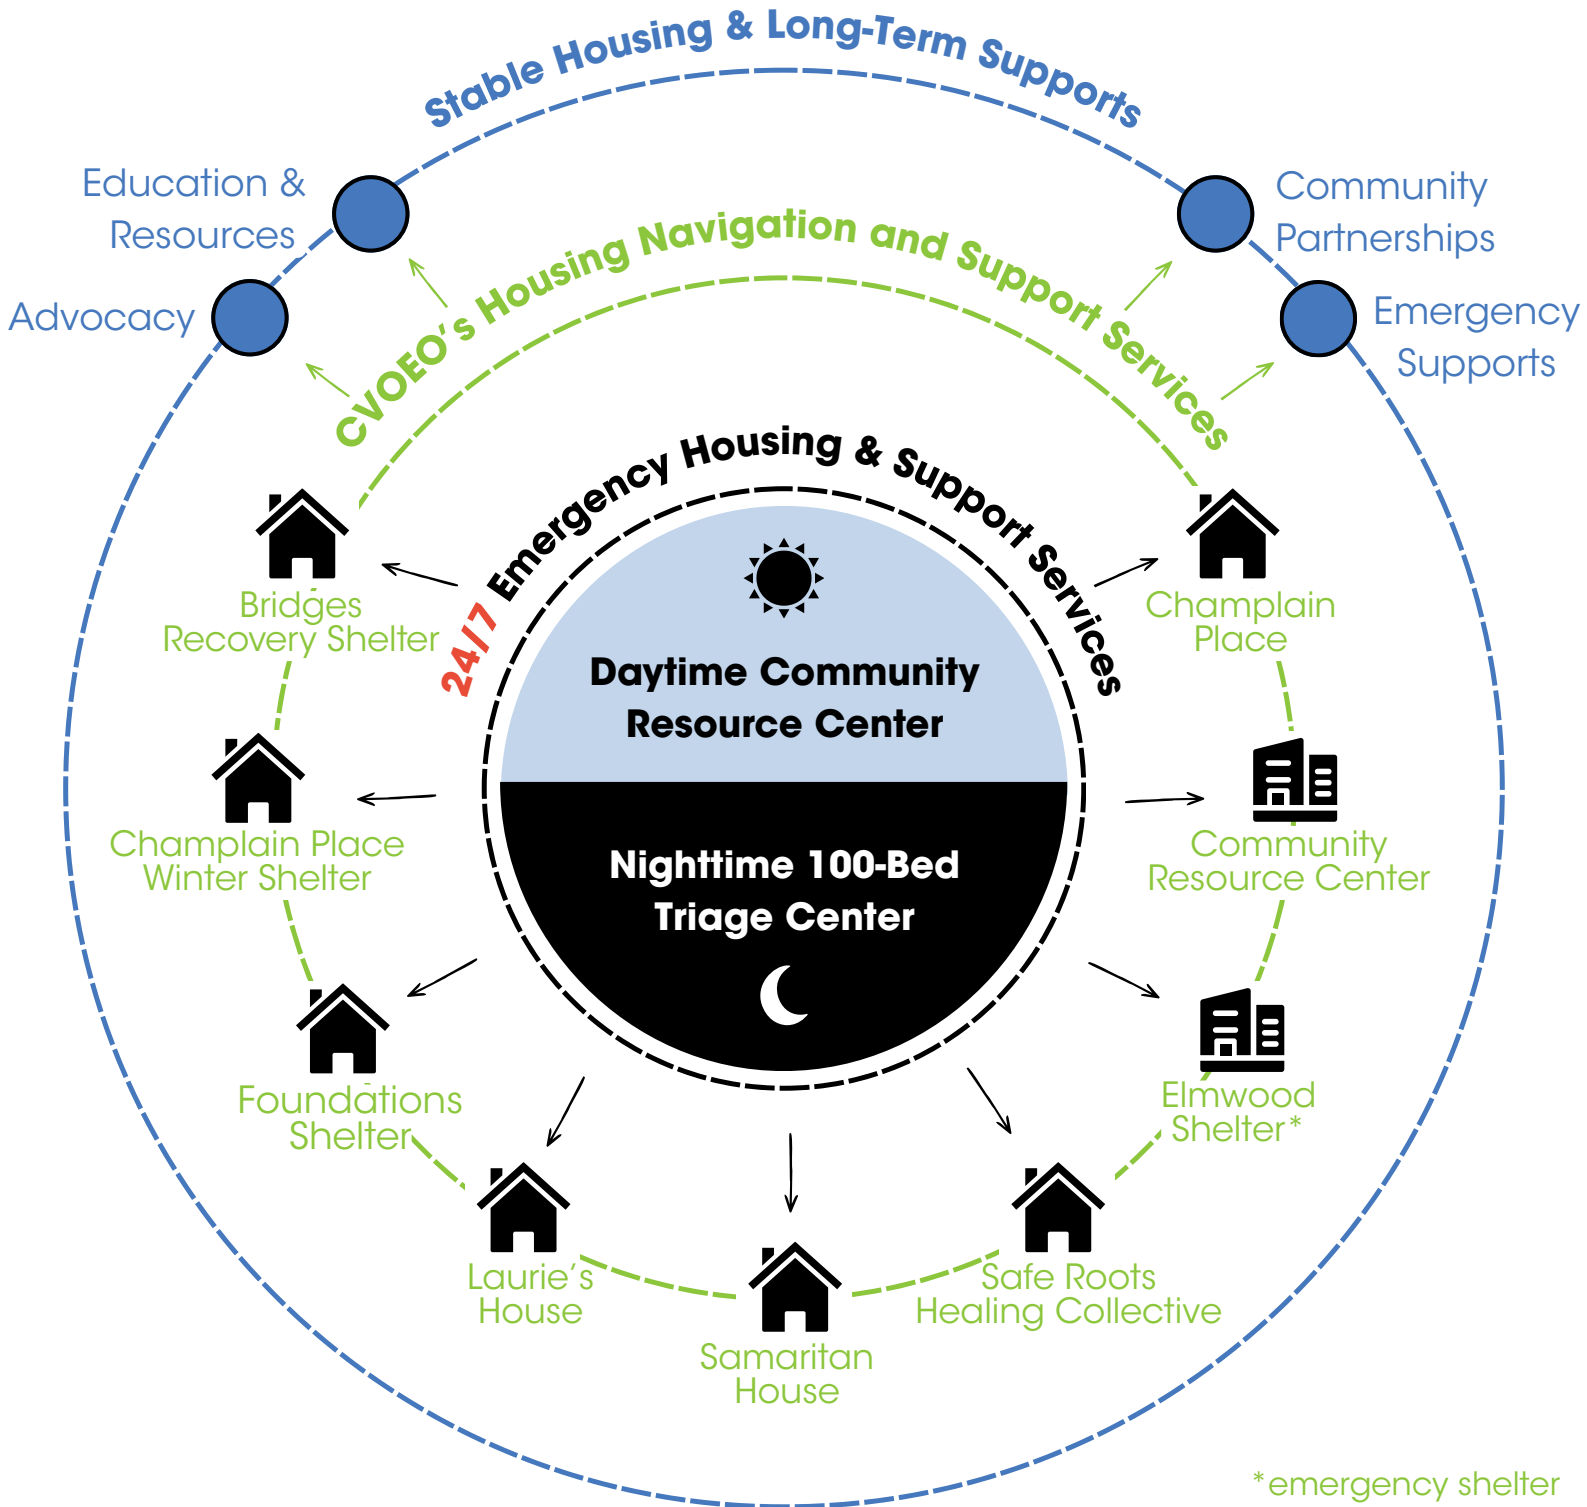

CVOEO's Regional Homelessness Response & Shelter Network

*emergency shelter operated by CHT