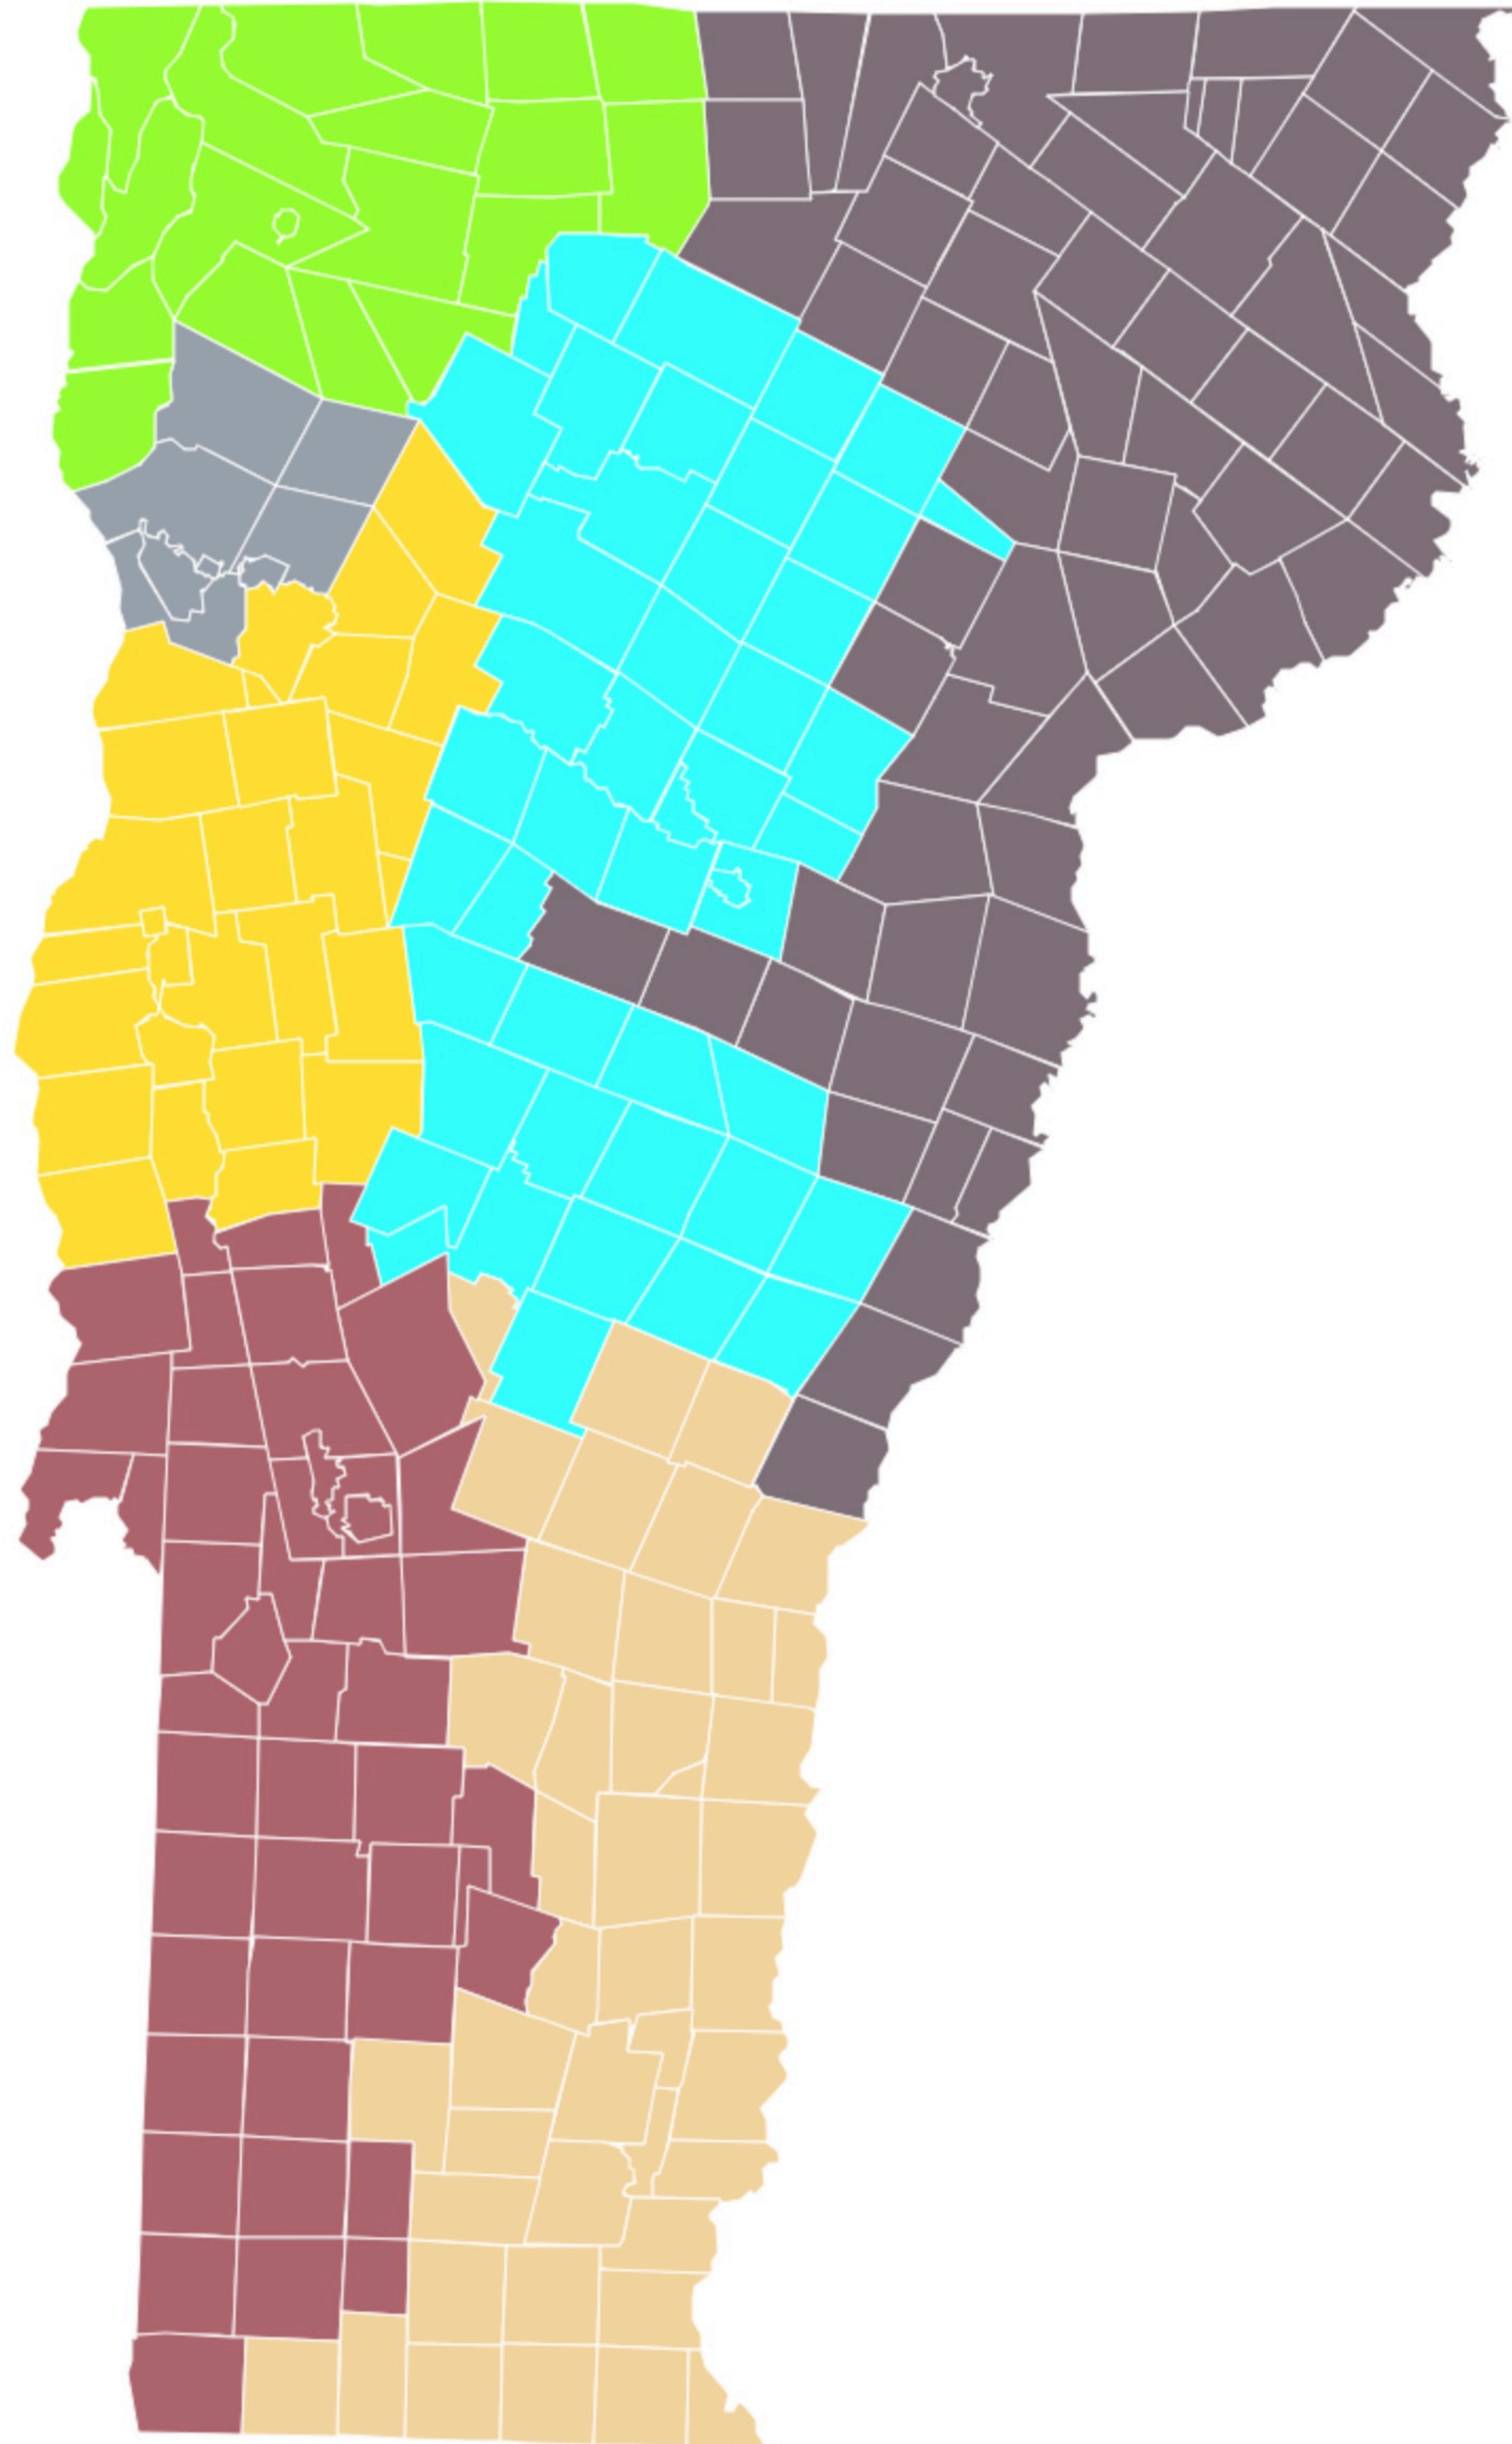

Senate Ed CESA Map Version 1

Champlain Valley North CESA 9,122 students
Towns: 20
Public Schools: 23
Grand List/Student: \$870,974

Chittenden Central CESA 14,213 students
Towns: 8
Public Schools: 34
Grand List/Student: \$1,369,974

Champlain Valley South CESA 10,769 students
Towns: 28
Public Schools: 31
Grand List/Student: \$1,398,527

Southwest CESA 12,404 students
Towns: 47
Public Schools: 44
Grand List/Student: \$1,161,738

Vermont Learning Collaborative 9,618 students
Towns: 42
Public Schools: 44
Grand List/Student: \$1,975,258