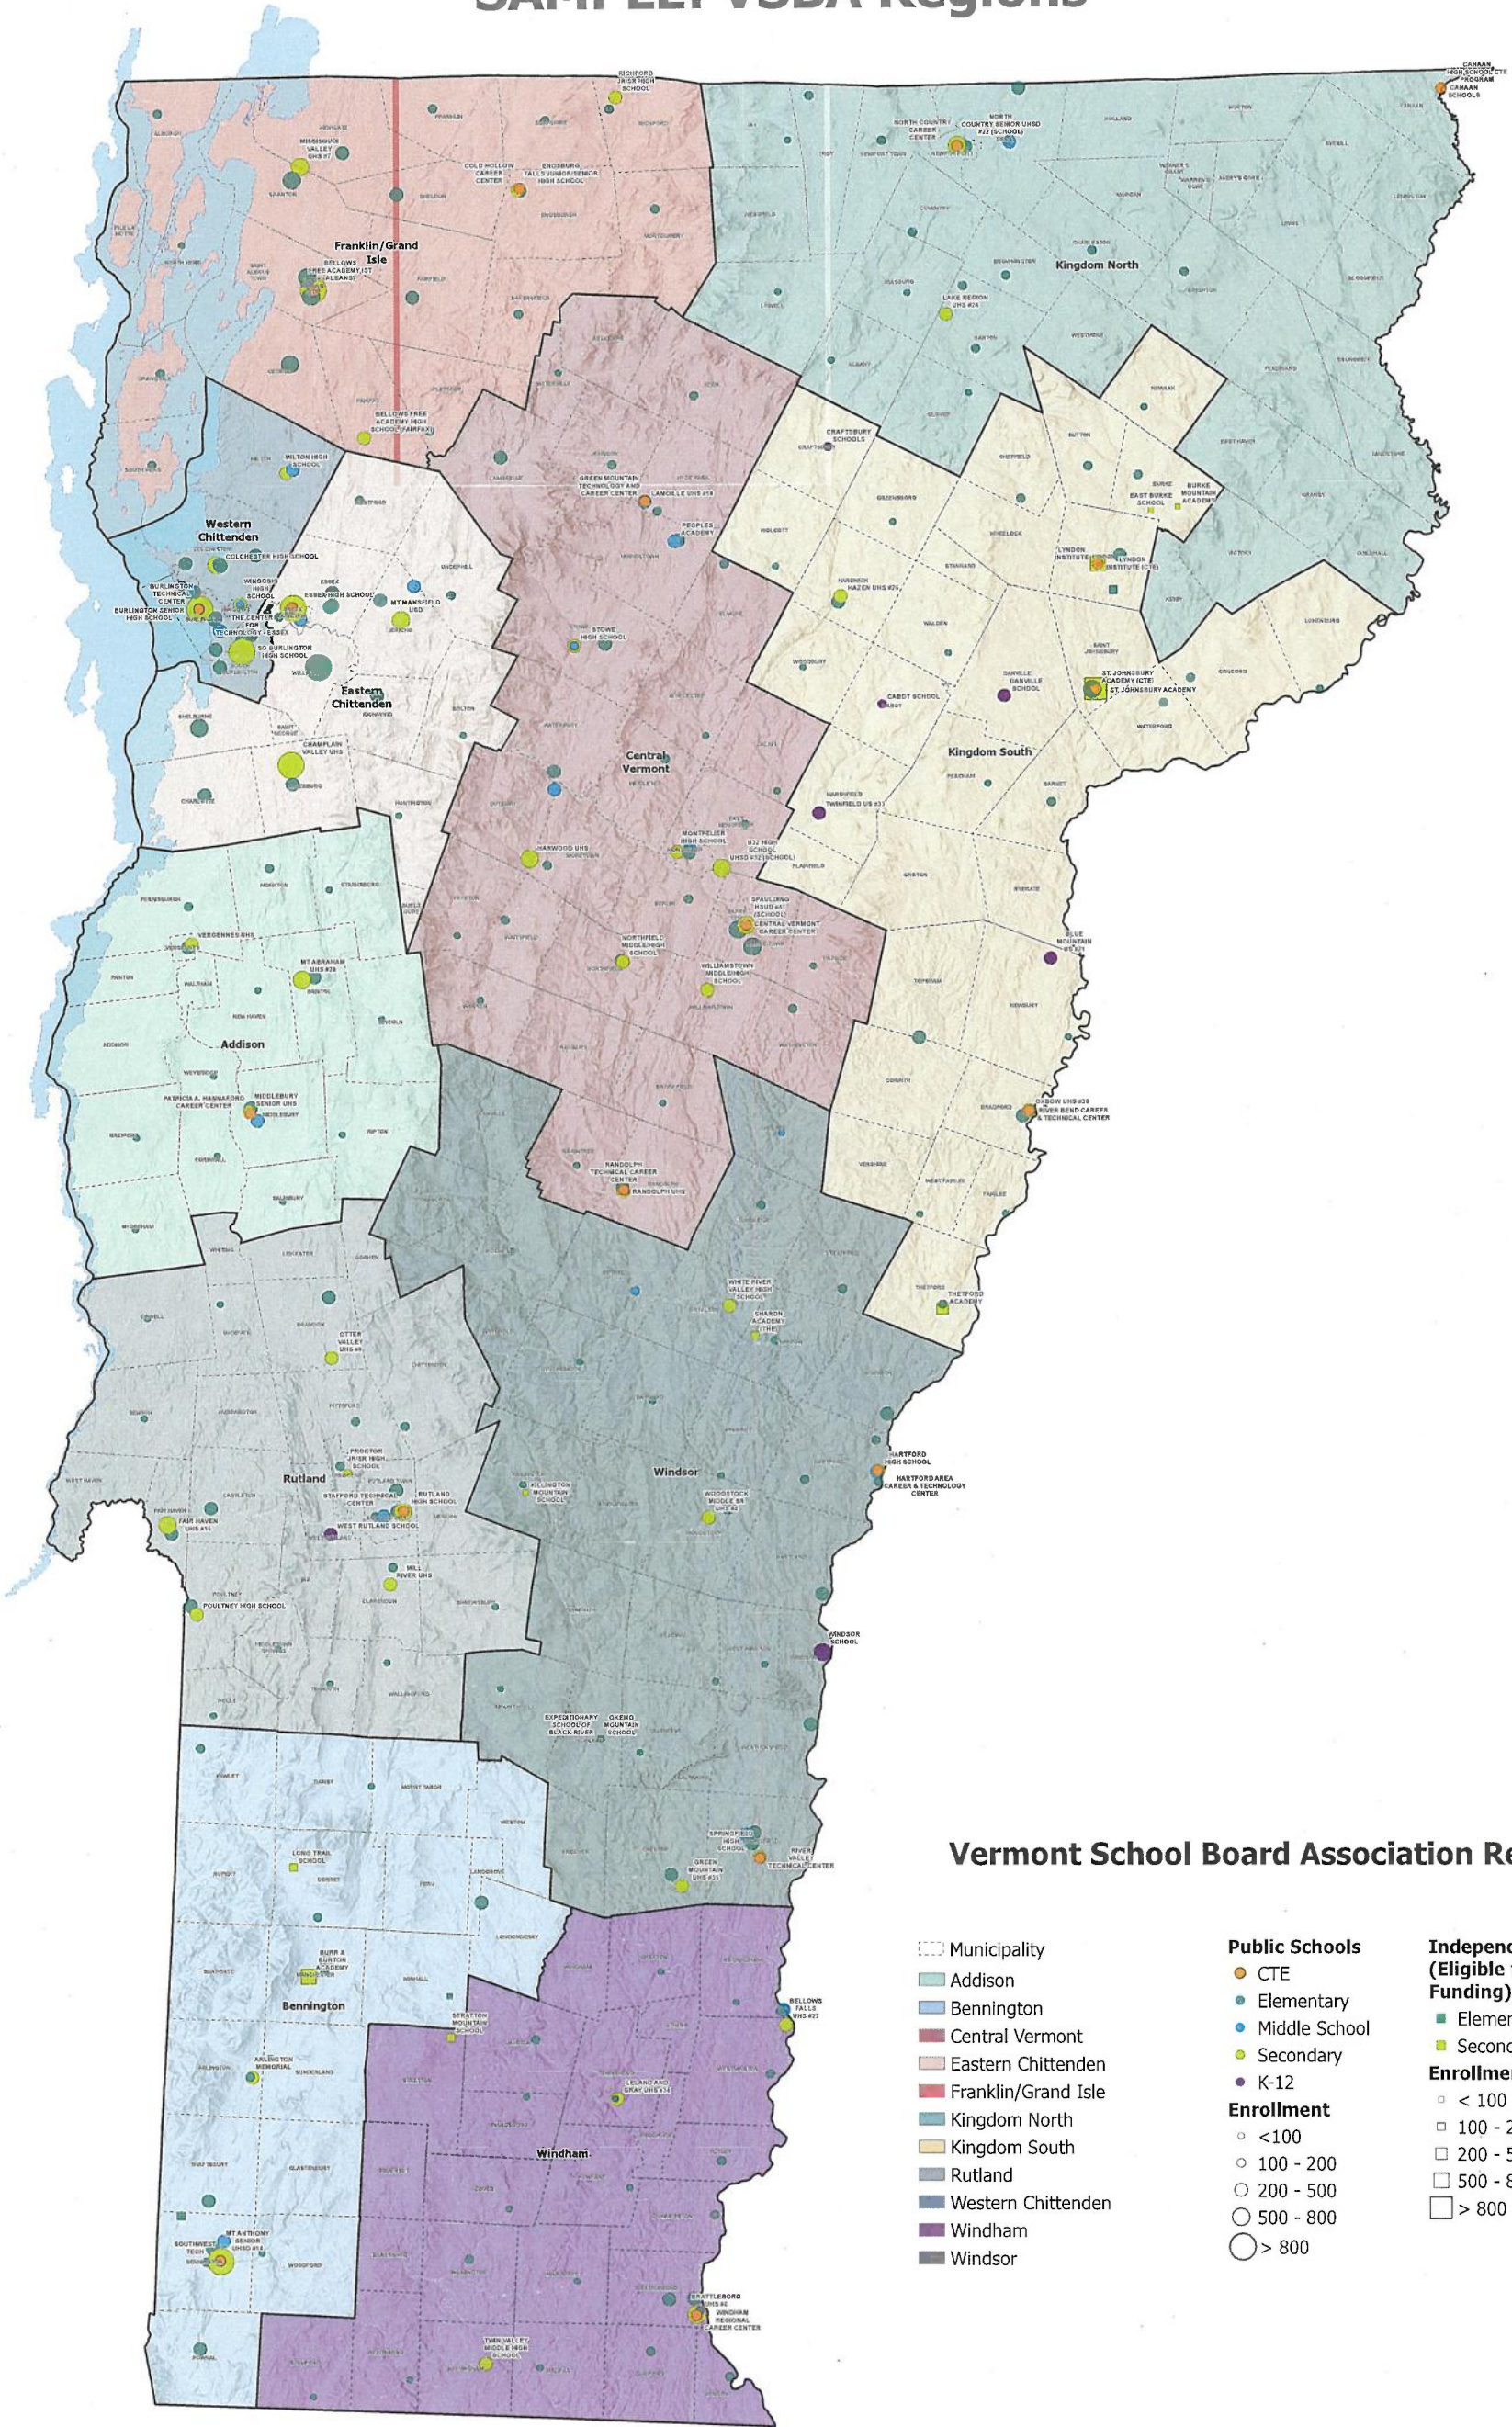

# SAMPLE: VSBA Regions

Vermont School Board Association Regions

- Municipality
  - Addison
  - Bennington
  - Central Vermont
  - Eastern Chittenden
  - Franklin/Grand Isle
  - Kingdom North
  - Kingdom South
  - Rutland
  - Western Chittenden
  - Windham
  - Windsor
- 
- Public Schools**
  - CTE
  - Elementary
  - Middle School
  - Secondary
  - K-12
  - Enrollment**
  - <100
  - 100 - 200
  - 200 - 500
  - 500 - 800
  - > 800
- 
- Independent Schools (Eligible for Public Funding)**
  - Elementary
  - Secondary
  - Enrollment**
  - < 100
  - 100 - 200
  - 200 - 500
  - 500 - 800
  - > 800

# SAMPLE: VSBA Regions + Elevation + Travel Time

## Vermont School Board Association Regions

- Municipality
  - Addison
  - Bennington
  - Central Vermont
  - Eastern Chittenden
  - Franklin/Grand Isle
  - Kingdom North
  - Kingdom South
  - Rutland
  - Western Chittenden
  - Windham
  - Windsor
- Public Schools**
  - CTE
  - Elementary
  - Middle School
  - Secondary
  - K-12
  - Enrollment**
  - < 100
  - 100 - 200
  - 200 - 500
  - 500 - 800
  - > 800
- Independent Schools (Eligible for Public Funding)**
  - Elementary
  - Secondary
  - Enrollment**
  - < 100
  - 100 - 200
  - 200 - 500
  - 500 - 800
  - > 800
- Elevation (ft)**
  - 1,500 - 2,000
  - 2,000 - 2,500
  - 2,500+
- Annual Average Daily Traffic**
  - 10
  - 100
  - 500
  - 1,000
  - 10,000