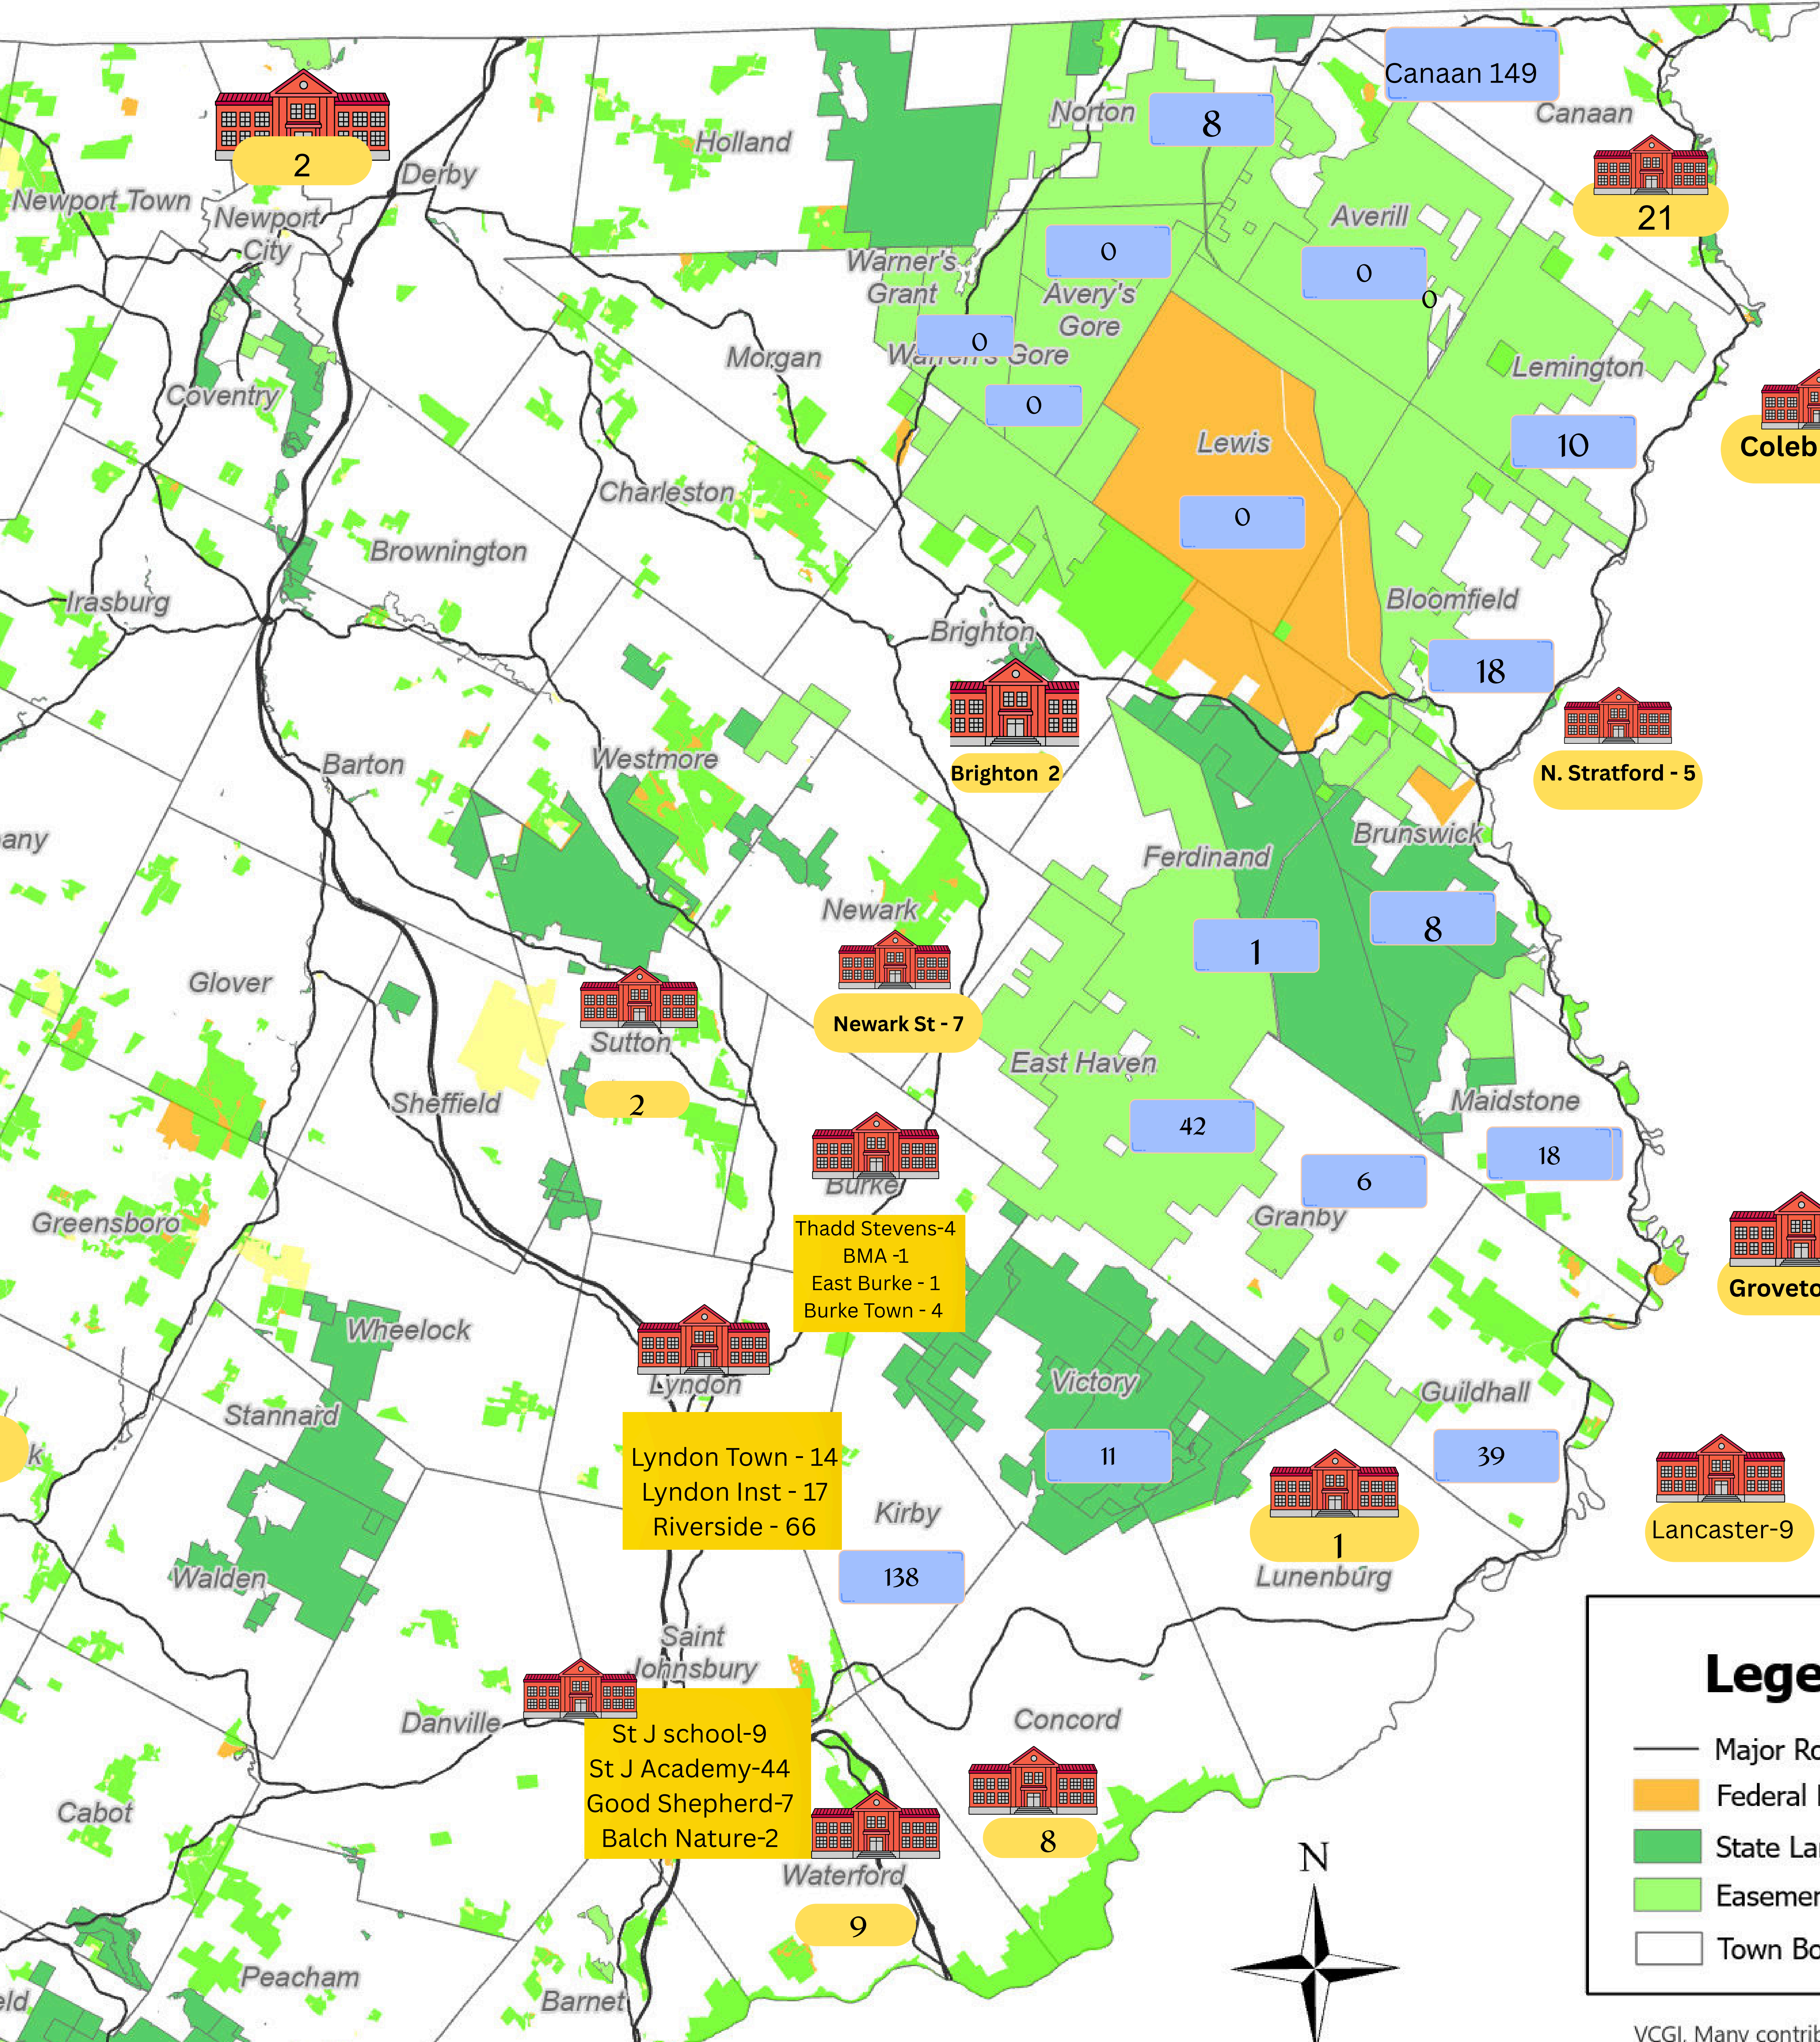

Essex North SU

CANAAN DISTRICT Canaan PK-12 school

NEK CHOICE DISTRICT
 10 towns
 no schools
 all choice

- Norton
- Lemington
- Bloomfield
- Brunswick
- Maidstone
- Guildhall
- Granby
- Victory
- Kirby
- East Haven

of resident students by town

receiving school(s)

Legend

- Major Roads
- Orange Box: Federal Land
- Green Box: State Land
- Light Green Box: Easement
- White Box: Town Boundary

VCGI, Many contributors from each of 18 states (FL, AL, GA, SC, NC, VA, MD, WV, DE, PA, NJ, NY, RI, CT, MA, NH, VT, ME) and