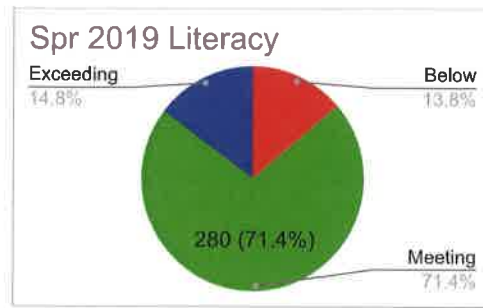

Preschool TS Gold Literacy Scores

Addison Central, Addison Northwest, and Mount Abraham USD PreK Students

Covid - No Data