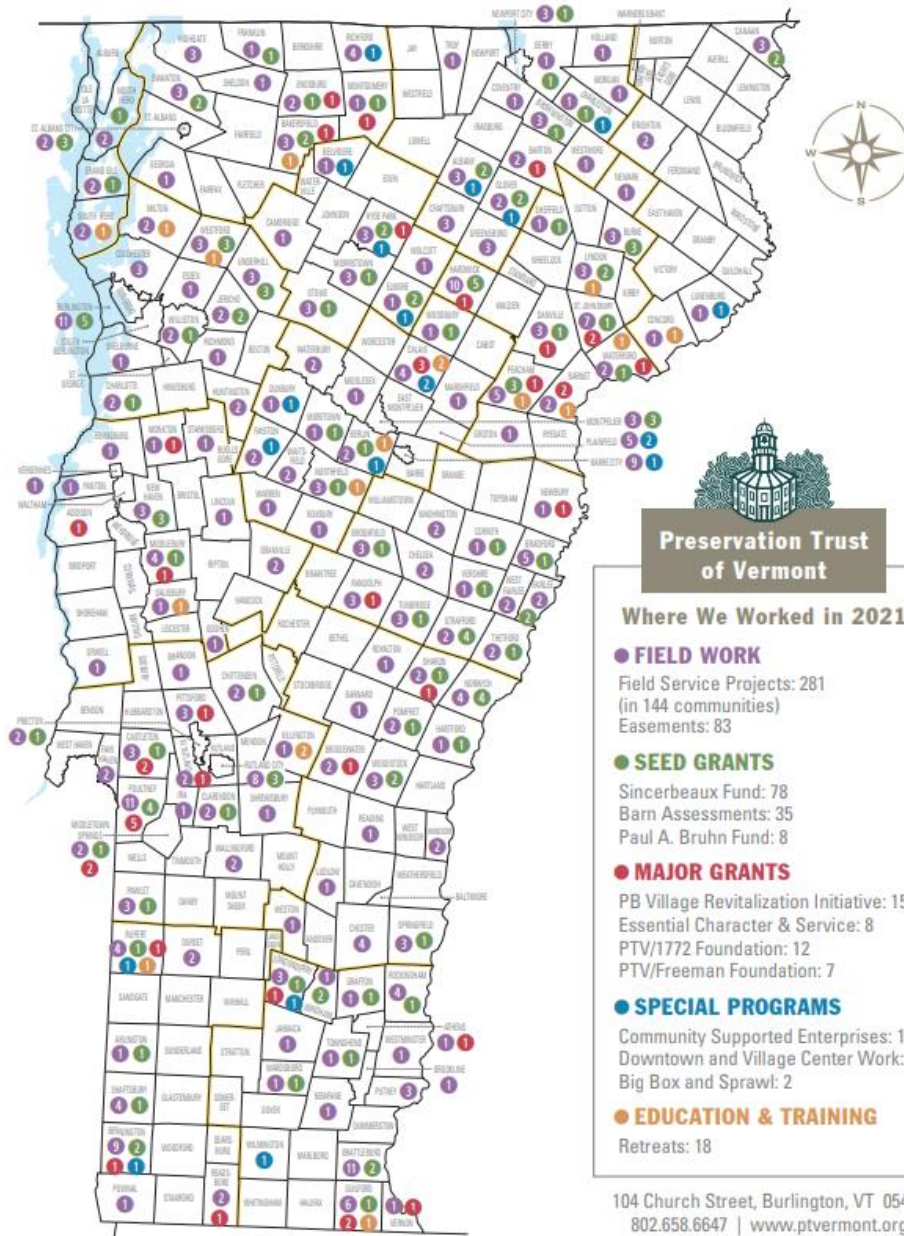

**Preservation Trust  
of Vermont**

**Preservation Trust  
of Vermont**

**Where We Worked in 2021**

**● FIELD WORK**

Field Service Projects: 281  
(in 144 communities)  
Easements: 83

**● SEED GRANTS**

Sincerbeaux Fund: 78  
Barn Assessments: 35  
Paul A. Bruhn Fund: 8

**● MAJOR GRANTS**

PB Village Revitalization Initiative: 15  
Essential Character & Service: 8  
PTV/1772 Foundation: 12  
PTV/Freeman Foundation: 7

**● SPECIAL PROGRAMS**

Community Supported Enterprises: 15  
Downtown and Village Center Work: 3  
Big Box and Sprawl: 2

## Vermont Marble Museum open house a huge success

OVER 150 PEOPLE attend the Vermont Marble Museum's open house and fundraiser on October 15.

PROCTOR — On Saturday, October 15, over 150 people attended a Vermont Marble Museum Open House and exhibition opening, "Carver with a Ripped Apron." The event kicked off the Vermont Marble Museum board's \$300,000 fundraising campaign to renovate its museum space and hire an executive director.

The Vermont Marble Museum (VMM) hosted the event, highlighted by "Carver with a Ripped Apron," co-curated by Anne Tait and Dennis Montagna. The doors were opened to the community to celebrate the

READ  
THIS WEEK'S  
EDITION ONLINE