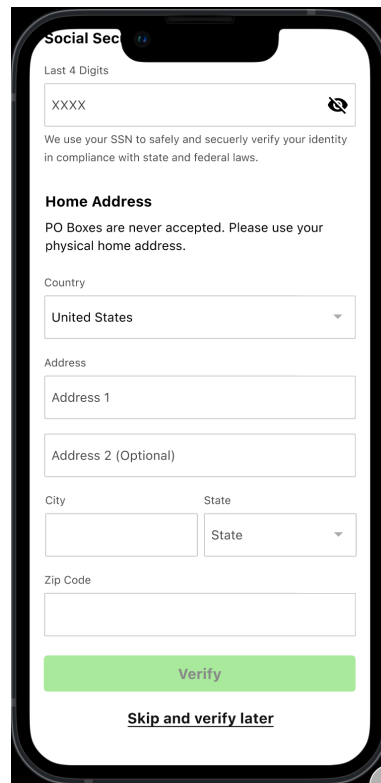

Period of Exclusion:

1 Year 5 Years

CONTINUE

New User Registration

Registration Continued

Sportsbook Screenshots

Live Betting Screenshots

Pools and Brackets