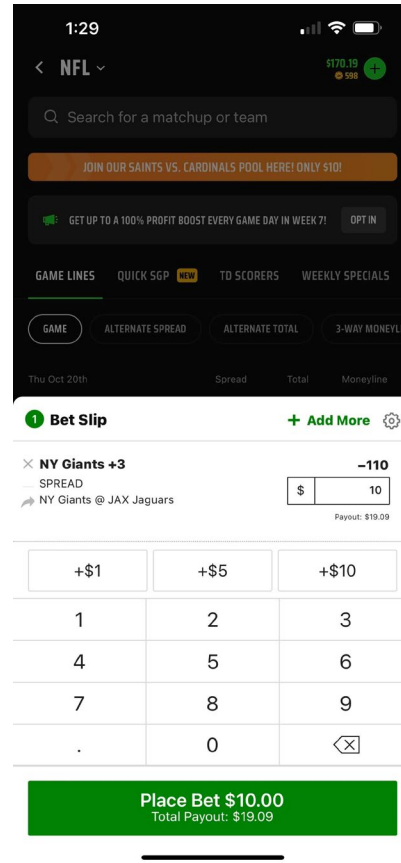

Period of Exclusion:

1 Year 5 Years

CONTINUE

New User Registration

Registration Continued

Sportsbook Screenshots

Live Betting Screenshots

Pools and Brackets