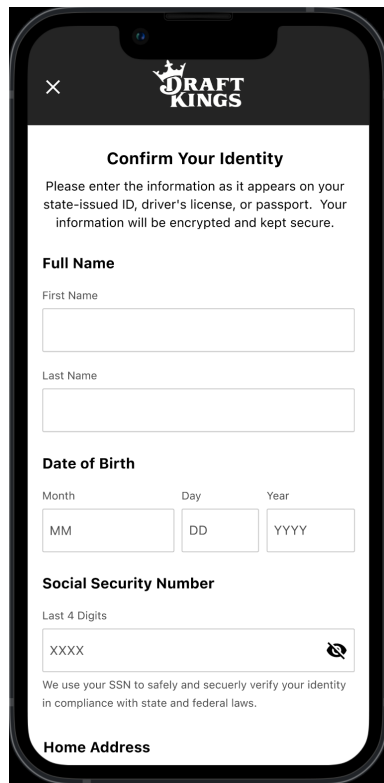

Period of Exclusion:

1 Year 5 Years

CONTINUE

New User Registration

Registration Continued

Sportsbook Screenshots

Live Betting Screenshots

Pools and Brackets