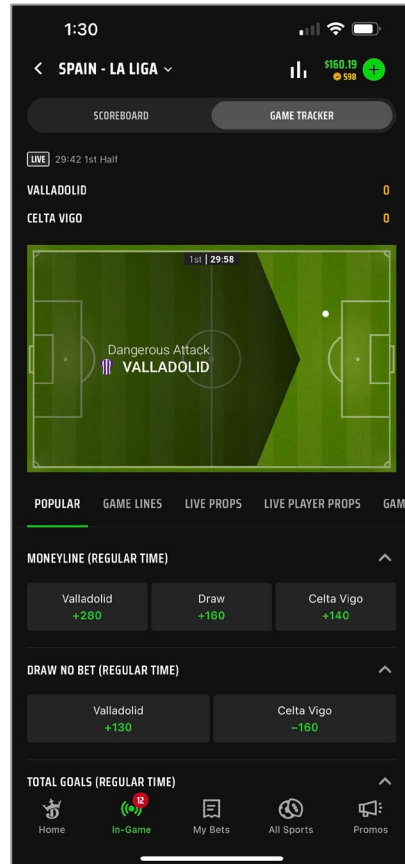

Period of Exclusion:

1 Year 5 Years

CONTINUE

New User Registration

Registration Continued

Sportsbook Screenshots

Live Betting Screenshots

Pools and Brackets