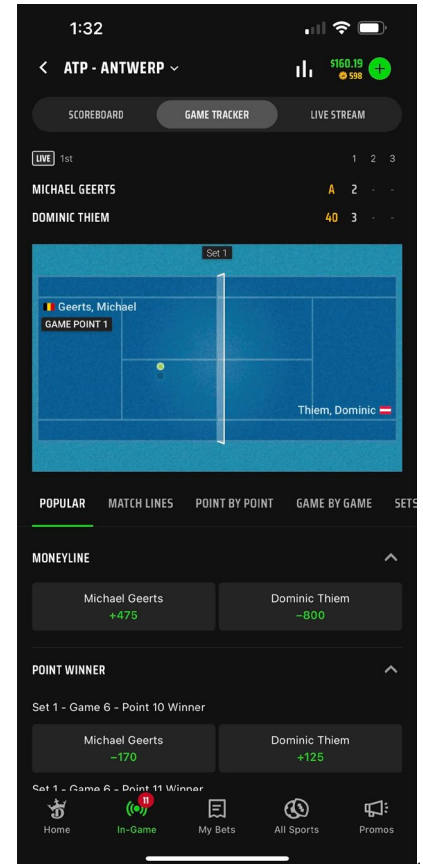

Period of Exclusion:

1 Year 5 Years

CONTINUE

New User Registration

Registration Continued

Sportsbook Screenshots

Live Betting Screenshots

Pools and Brackets