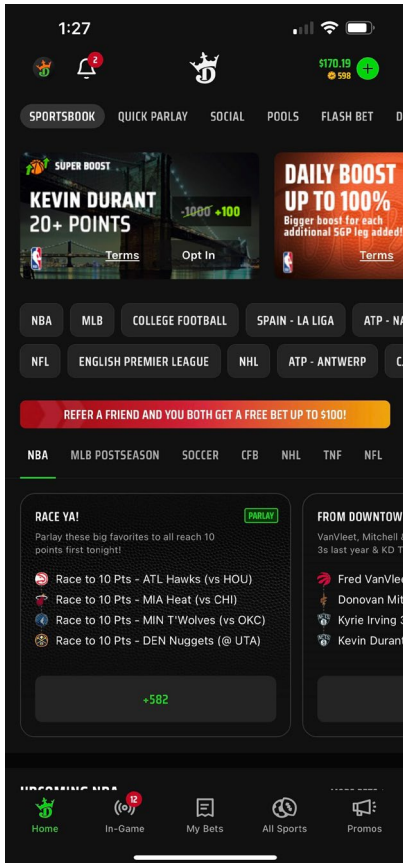

Period of Exclusion:

1 Year 5 Years

CONTINUE

New User Registration

Registration Continued

Sportsbook Screenshots

Live Betting Screenshots

Pools and Brackets