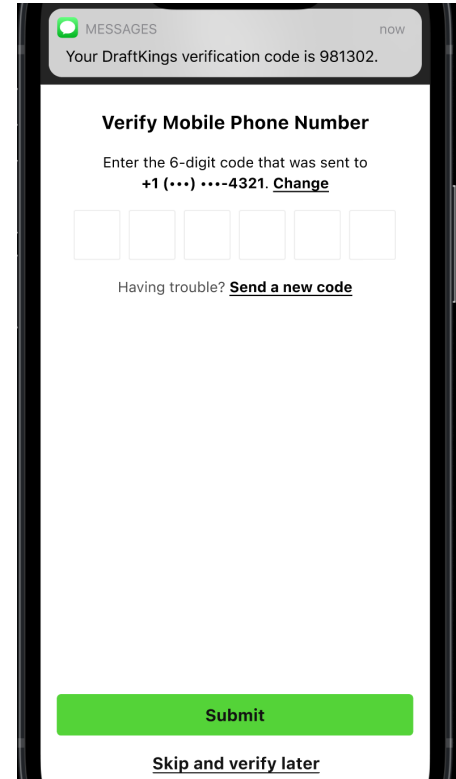

New User Registration