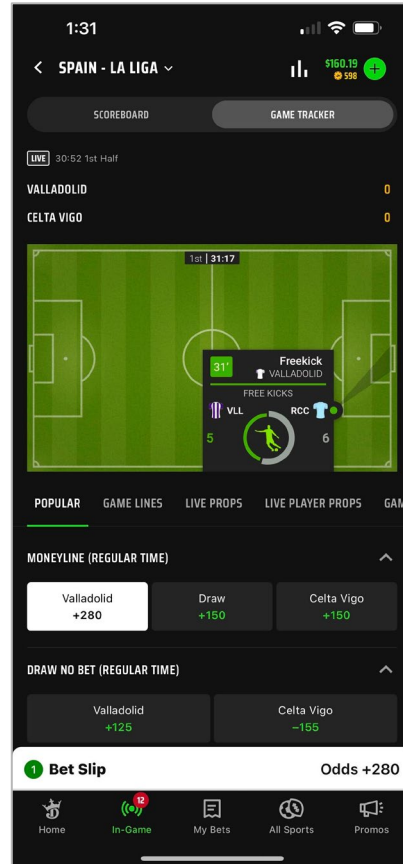

Period of Exclusion:

1 Year 5 Years

CONTINUE

New User Registration

Registration Continued

Sportsbook Screenshots

Live Betting Screenshots

Pools and Brackets