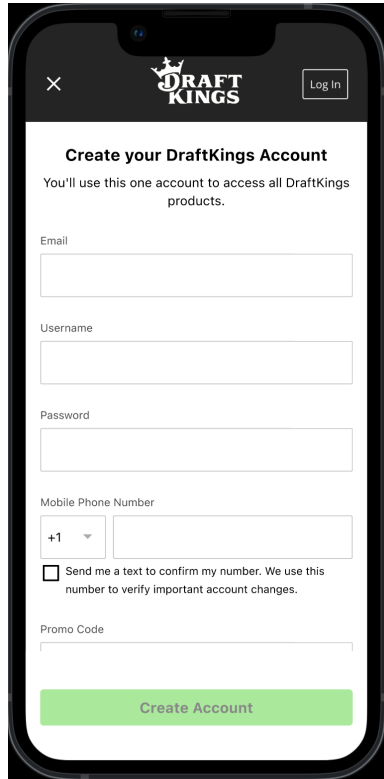

New User Registration