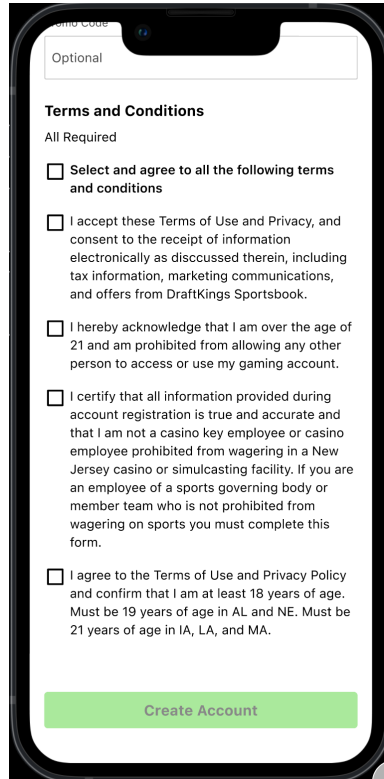

New User Registration