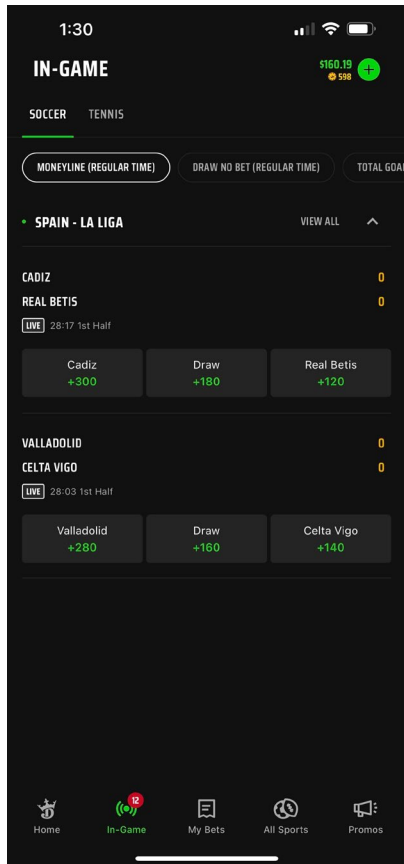

Period of Exclusion:

1 Year 5 Years

CONTINUE

New User Registration

Registration Continued

Sportsbook Screenshots

Live Betting Screenshots

Pools and Brackets