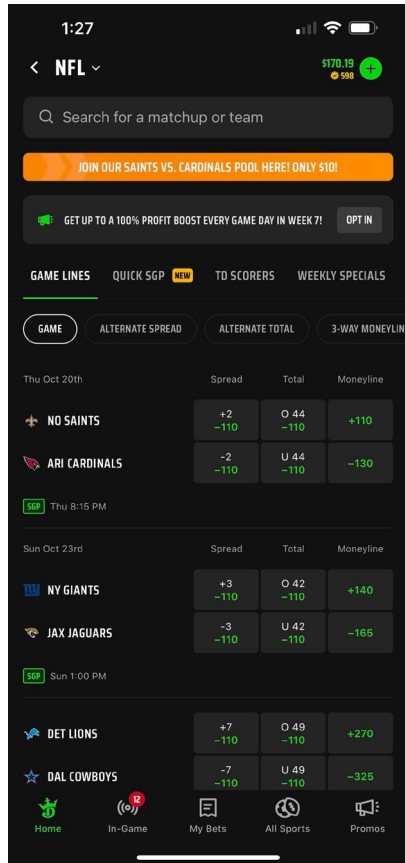

Period of Exclusion:

1 Year 5 Years

CONTINUE

New User Registration

Registration Continued

Sportsbook Screenshots

Live Betting Screenshots

Pools and Brackets