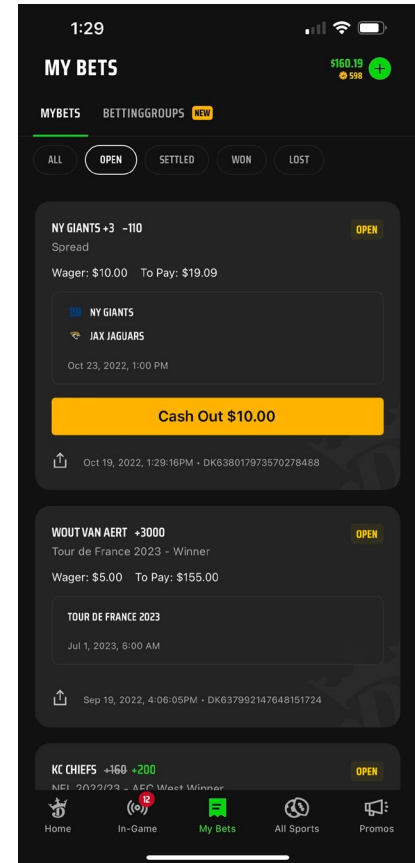

Period of Exclusion:

1 Year 5 Years

CONTINUE

New User Registration

Registration Continued

Sportsbook Screenshots

Live Betting Screenshots

Pools and Brackets