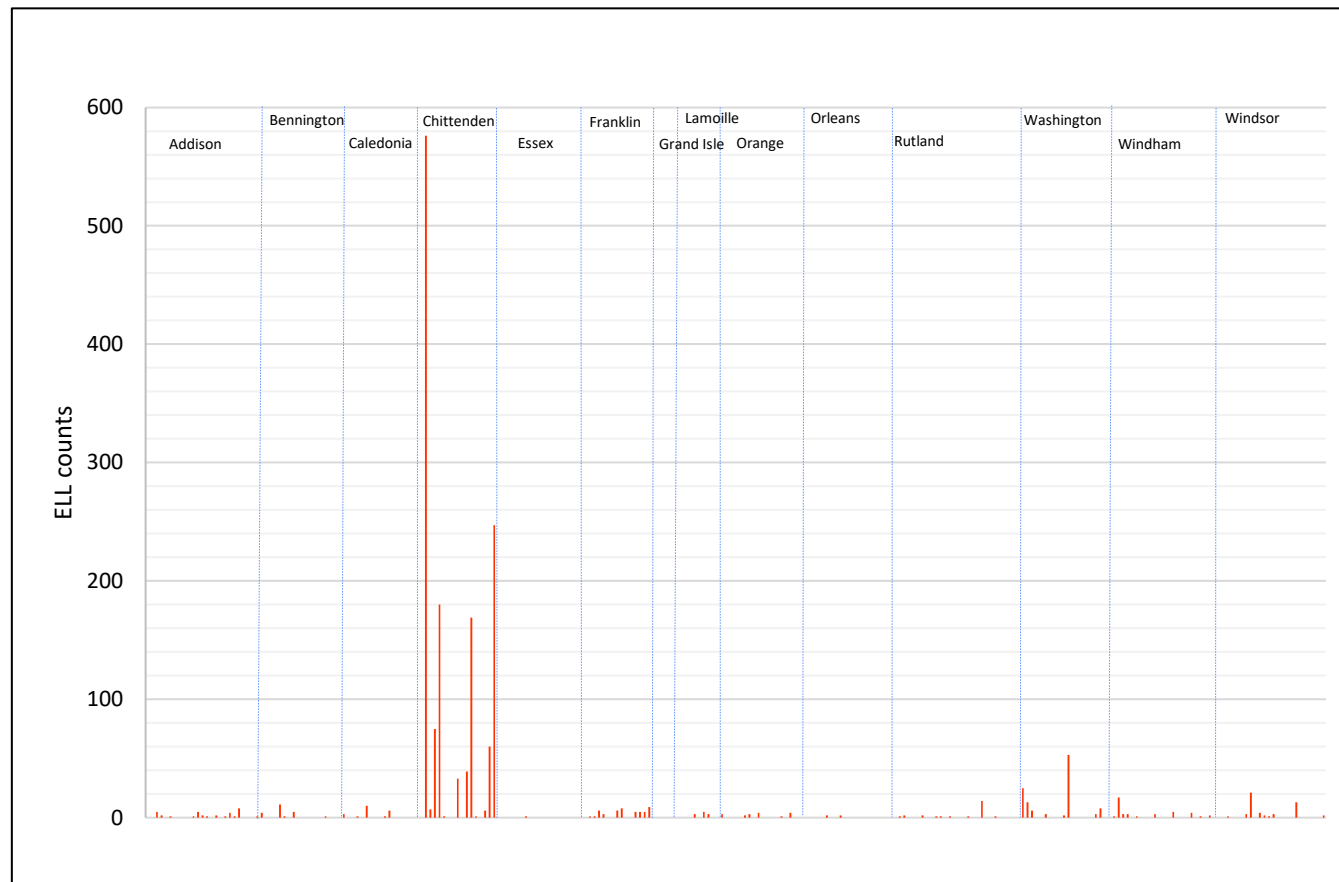

ELL Distribution, all towns, by county

ELL counts by county of residence

<u>County</u>	<u>ELL count</u>
Addison	33
Bennington	23
Caledonia	21
Chittenden	1,394
Essex	1

<u>County</u>	<u>ELL count</u>
Franklin	49
Grand Isle	-
Lamoille	11
Orange	17
Orleans	4

<u>County</u>	<u>ELL count</u>
Rutland	24
Washington	113
Windham	40
Windsor	50