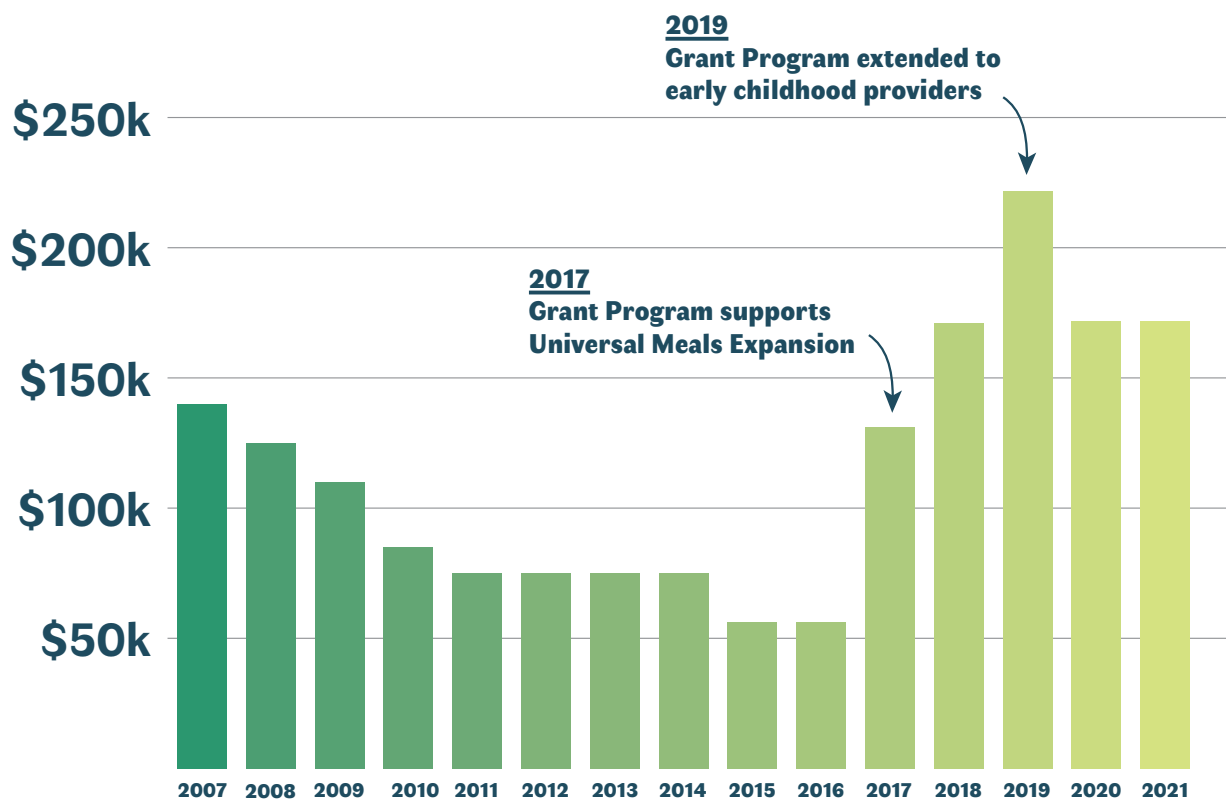

# Please support fully funding the Vermont Farm to School & Early Childhood Grants Program at \$500,000.

(The Governor's budget includes \$171,000.)

## 2007–2021 Funding: Vermont Farm to School & Early Childhood Grants Program

Now, more than ever, it is critical that the Farm to School & Early Childhood Grant Program is fully funded and able to help schools and childcare providers make connections to our Vermont farms to feed Vermont kids for many years to come.