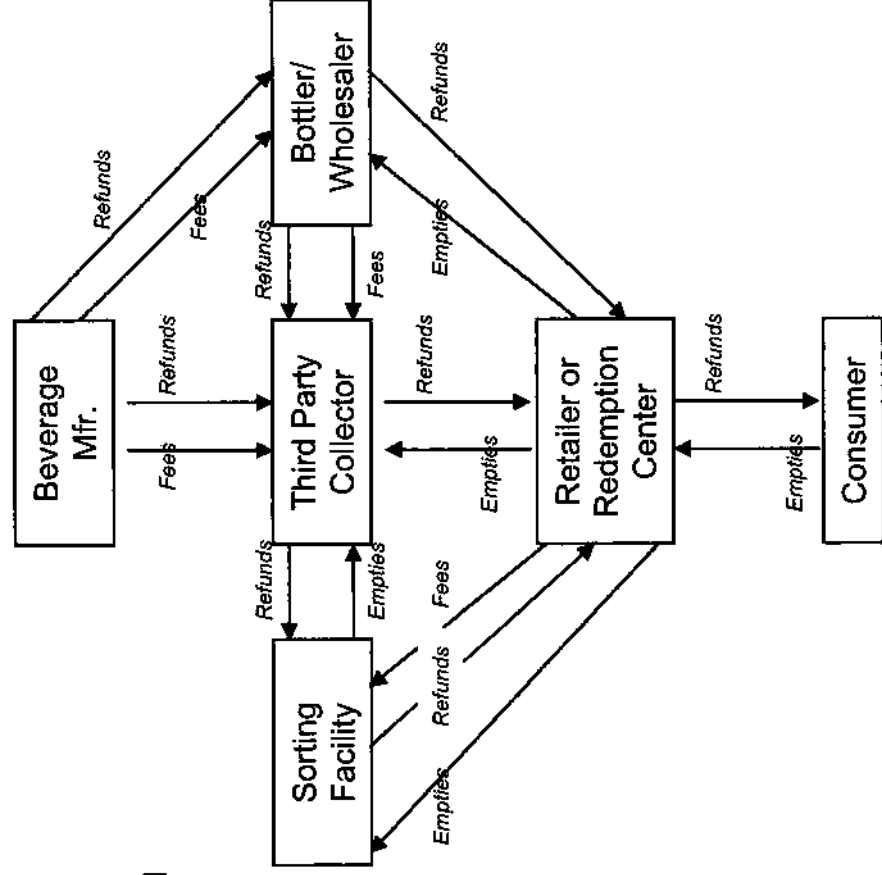

# Expanding Vermont's Bottle Bill – More Complicated and More Expensive

**Very Complicated**  
Expansion: \$4,600/ton

**Bottle Bill: \$490/ton**

**Simple**

Curbside: \$150-\$200/ton  
Dropoff: <\$100/ton