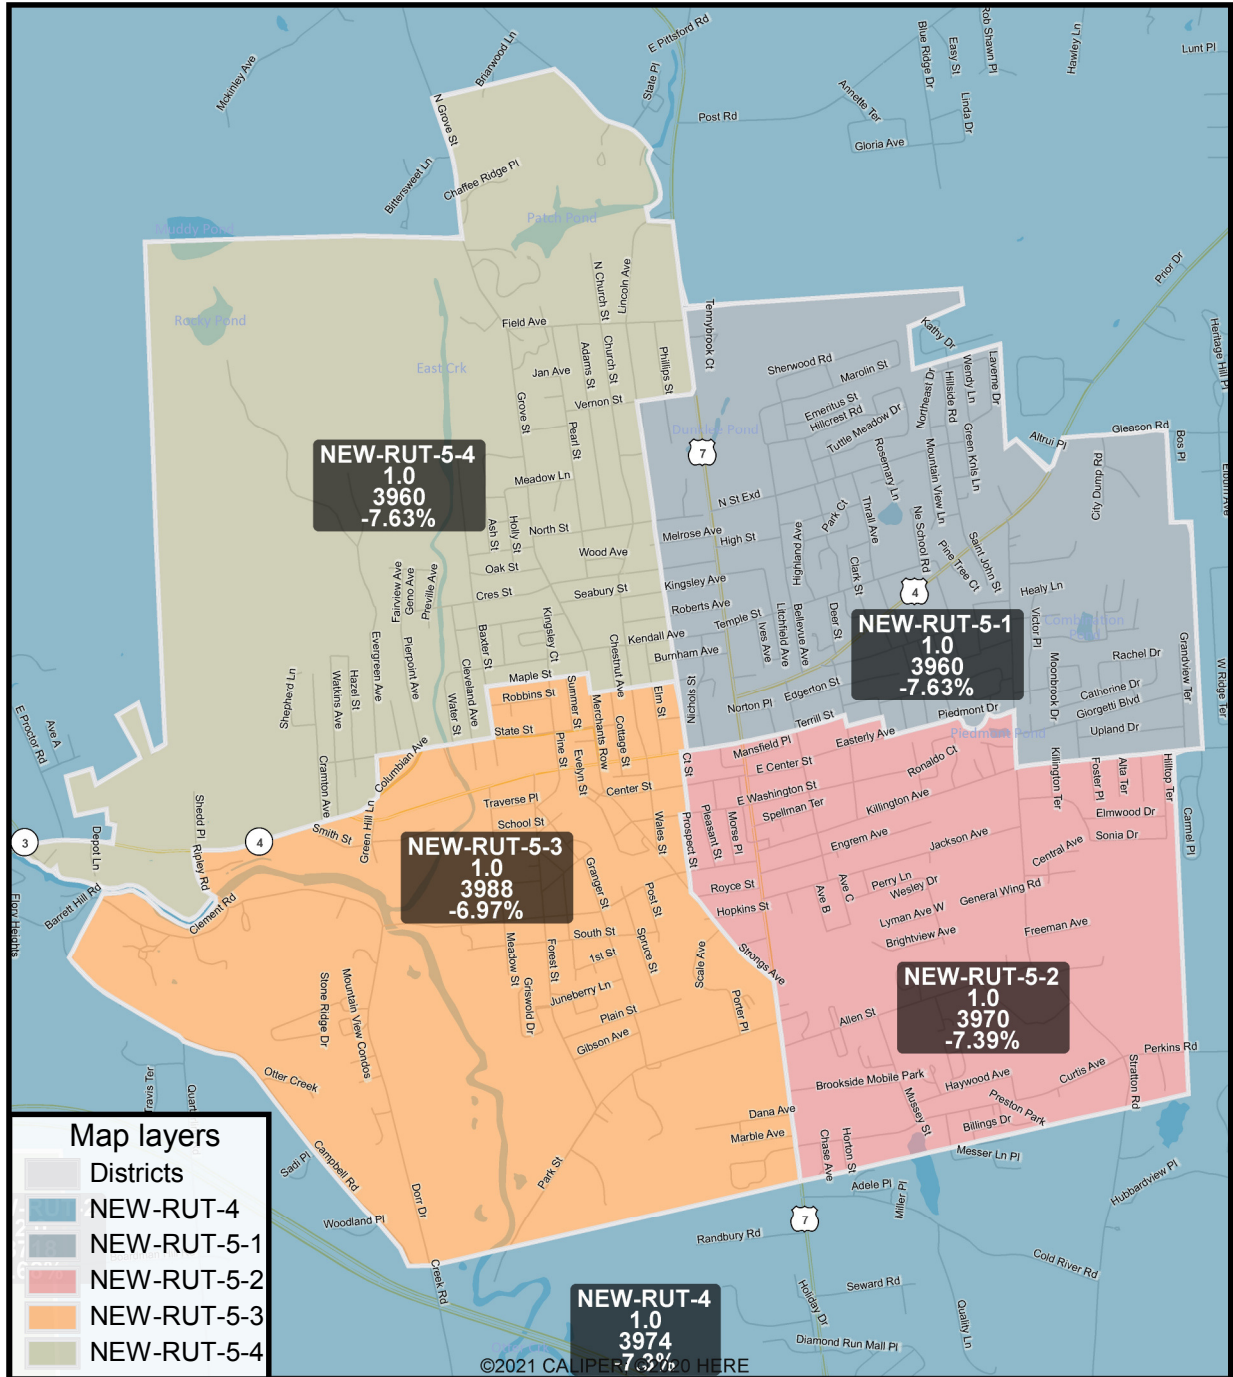

LAB Alternate 2022 Reapportionment Plan

Rutland Metro Area Detail