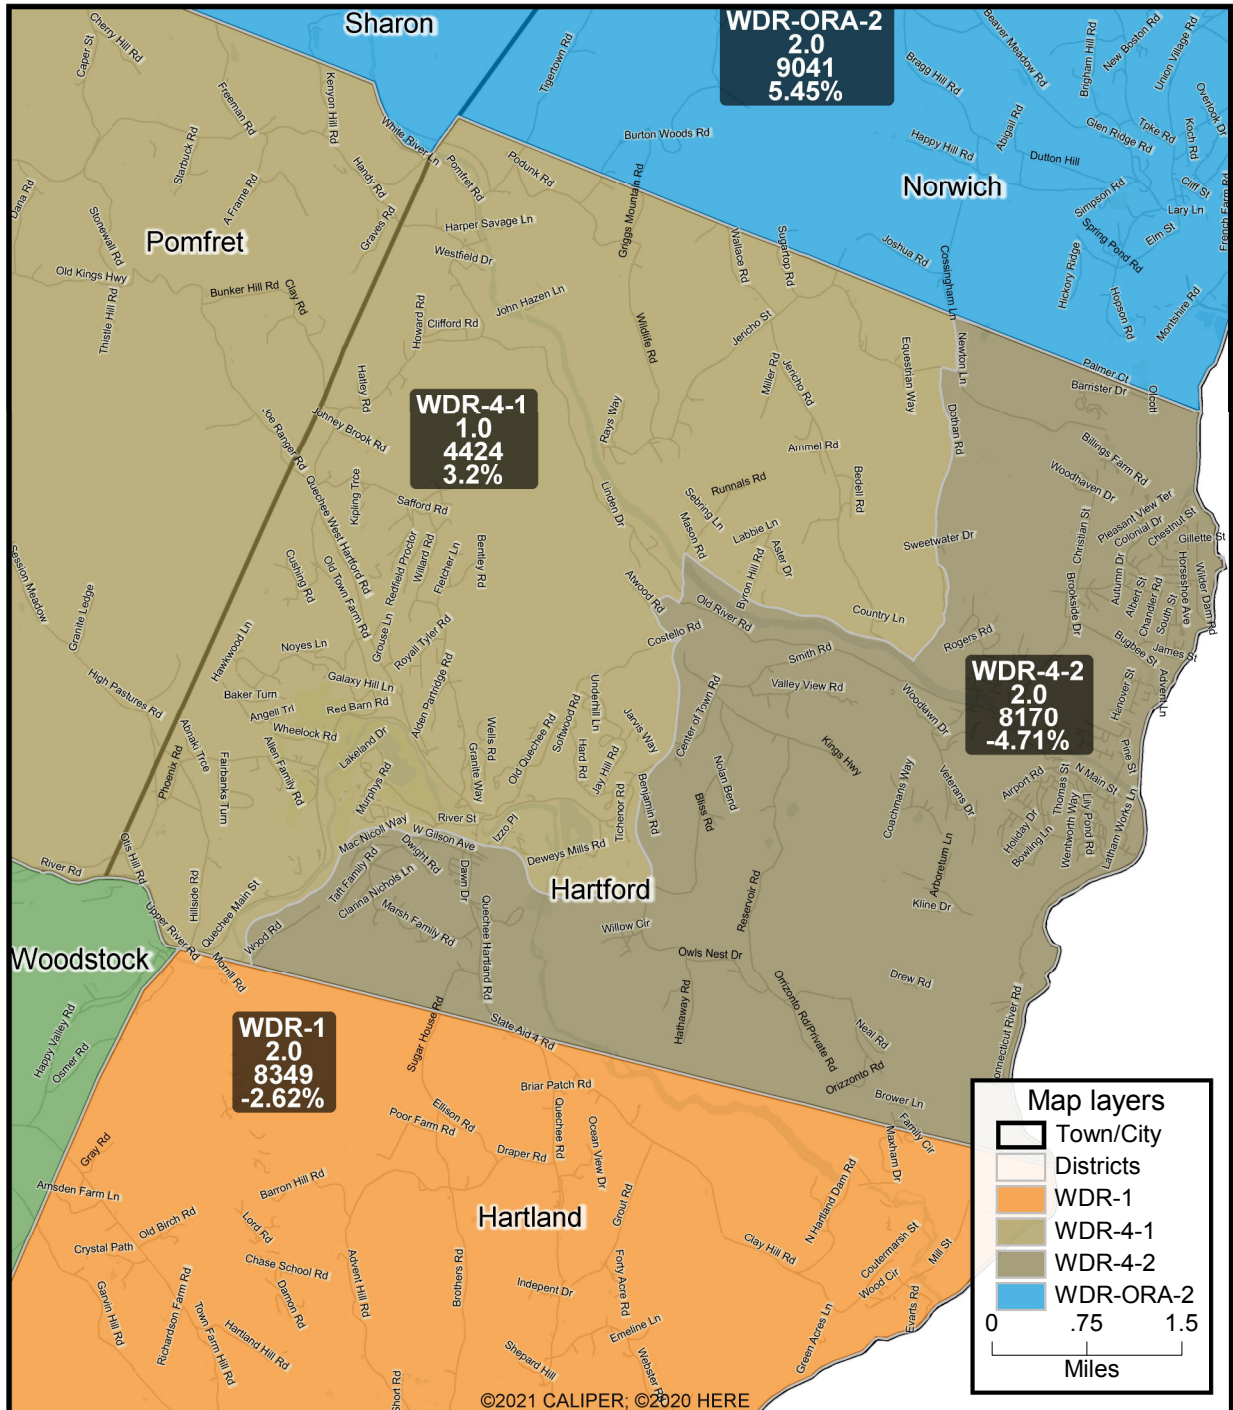

LAB Alternate 2022 Reapportionment Plan

Hartford Metro Area Detail

Drafted: 1-19-2022