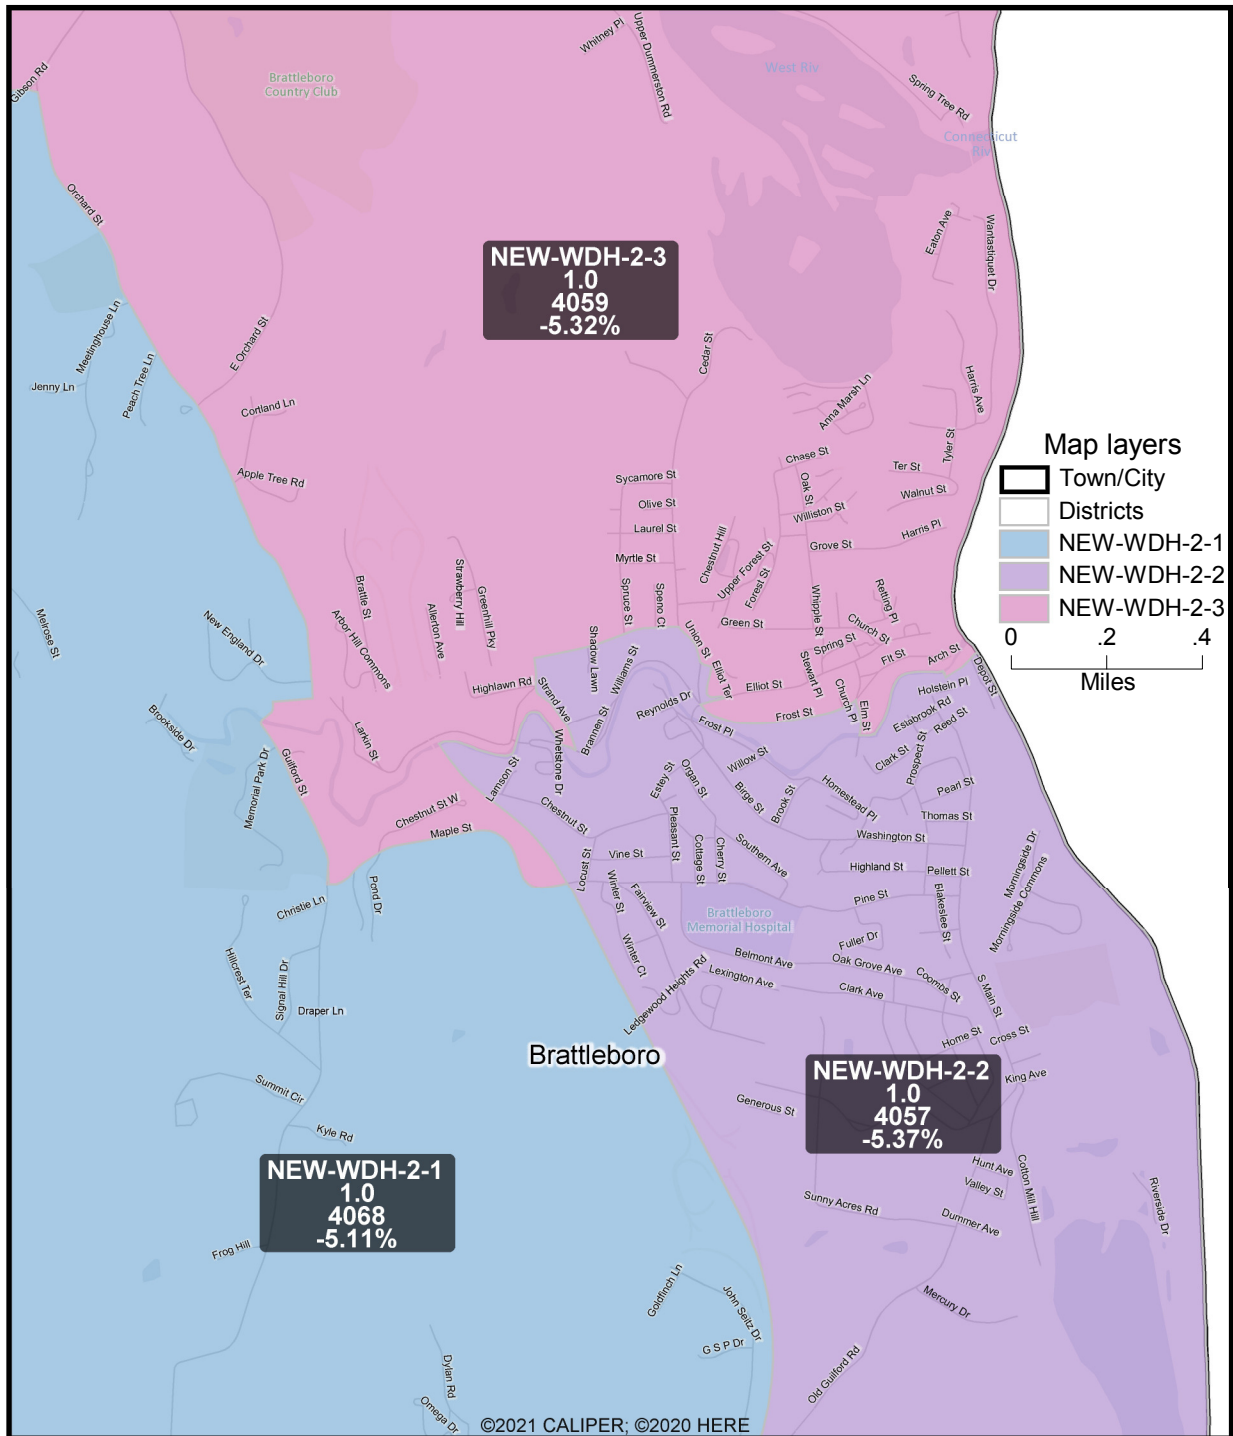

LAB Alternate 2022 Reapportionment Plan

Brattleboro Metro Area Detail