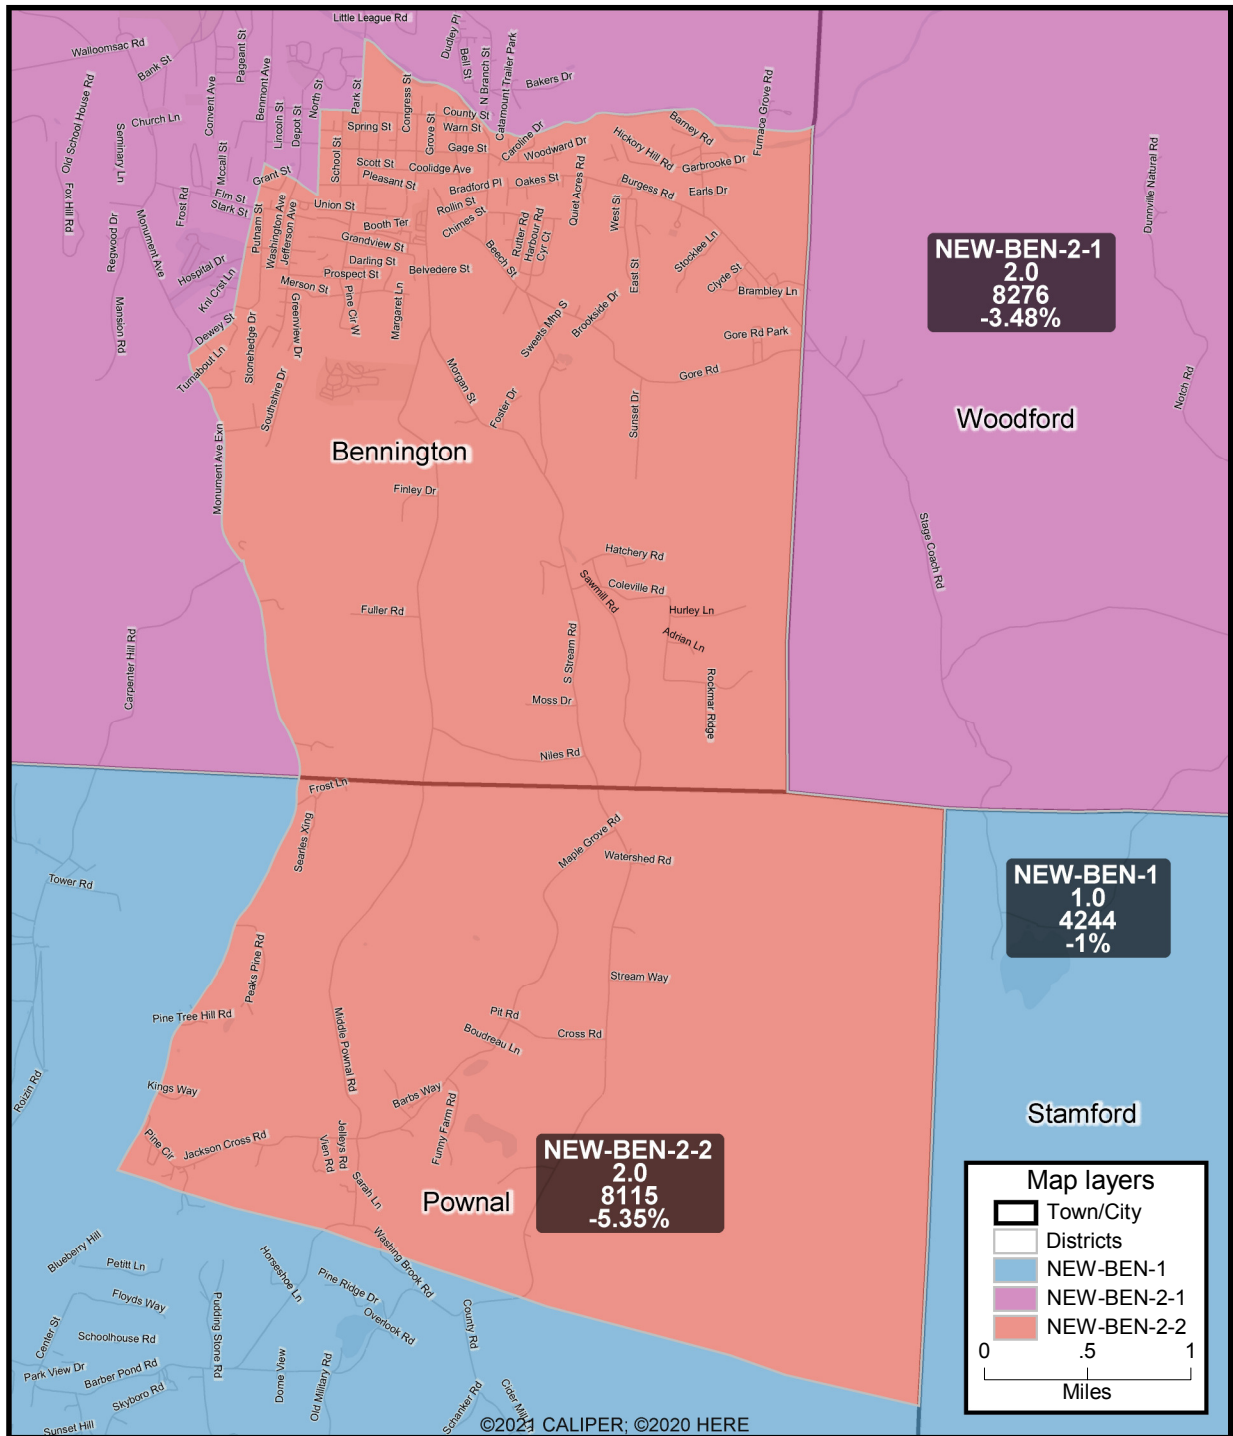

LAB Alternate 2022 Reapportionment Plan

Bennington Metro Area Detail