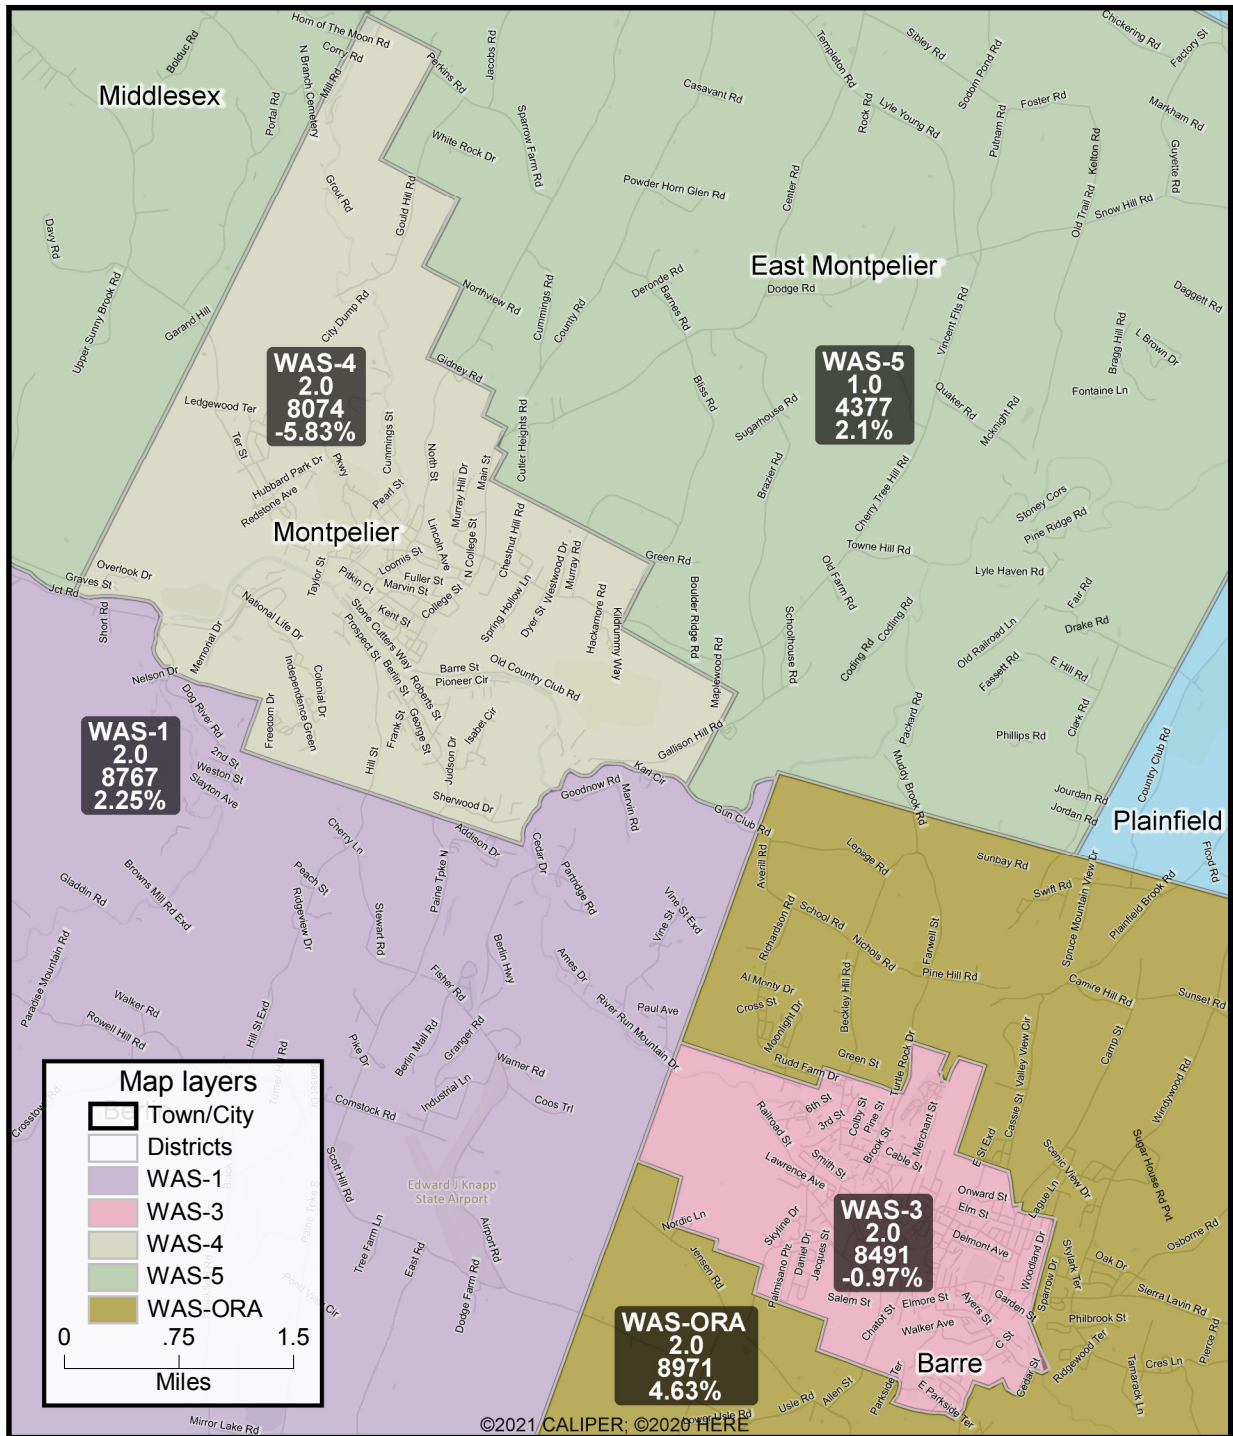

LAB Alternate 2022 Reapportionment Plan

Barre- Montpelier Metro Area Detail