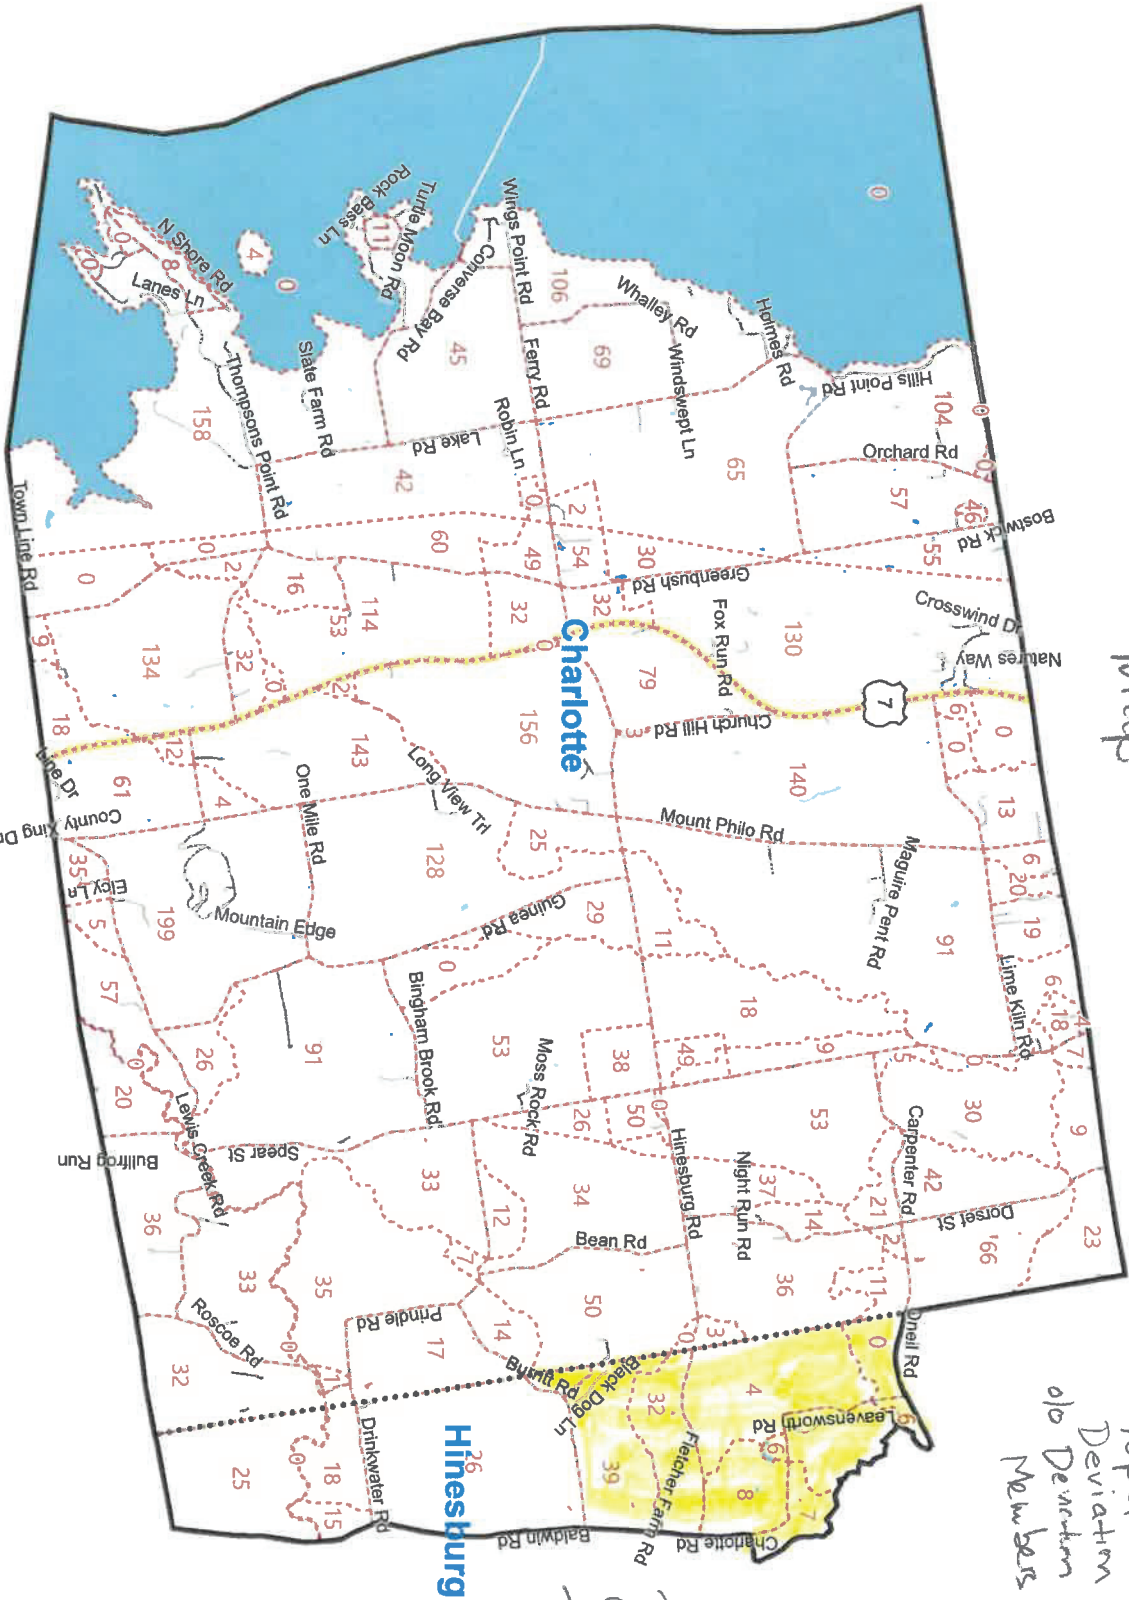

State of Vermont

2022 Legislative Reapportionment

LAB Alternate Plan
District: NEW-CHI-4-2

Map # 1

Field	Value
District	NEW-CHI-4-2
Population	4490
% Deviation	4.74%
Members	1.0

Population 4592
Deviation 305
% Deviation 7.11%
Members 1.0

Proposed
Changes to
map for
CHI-4-2

State of Vermont

2022 Legislative Reapportionment

LAB Alternate Plan
District: NEW-CHI-4-1

Map # 2

Field	Value
District	NEW-CHI-4-1
Population	4120
% Deviation	-1.67
% Deviation	-3.9%
Members	1.0

Population 4618
Deviation -269
% Deviation -6.69%
Members 1.0

102 ppl
Removed
from (HI 4-1)
and added
to CHI-4-2