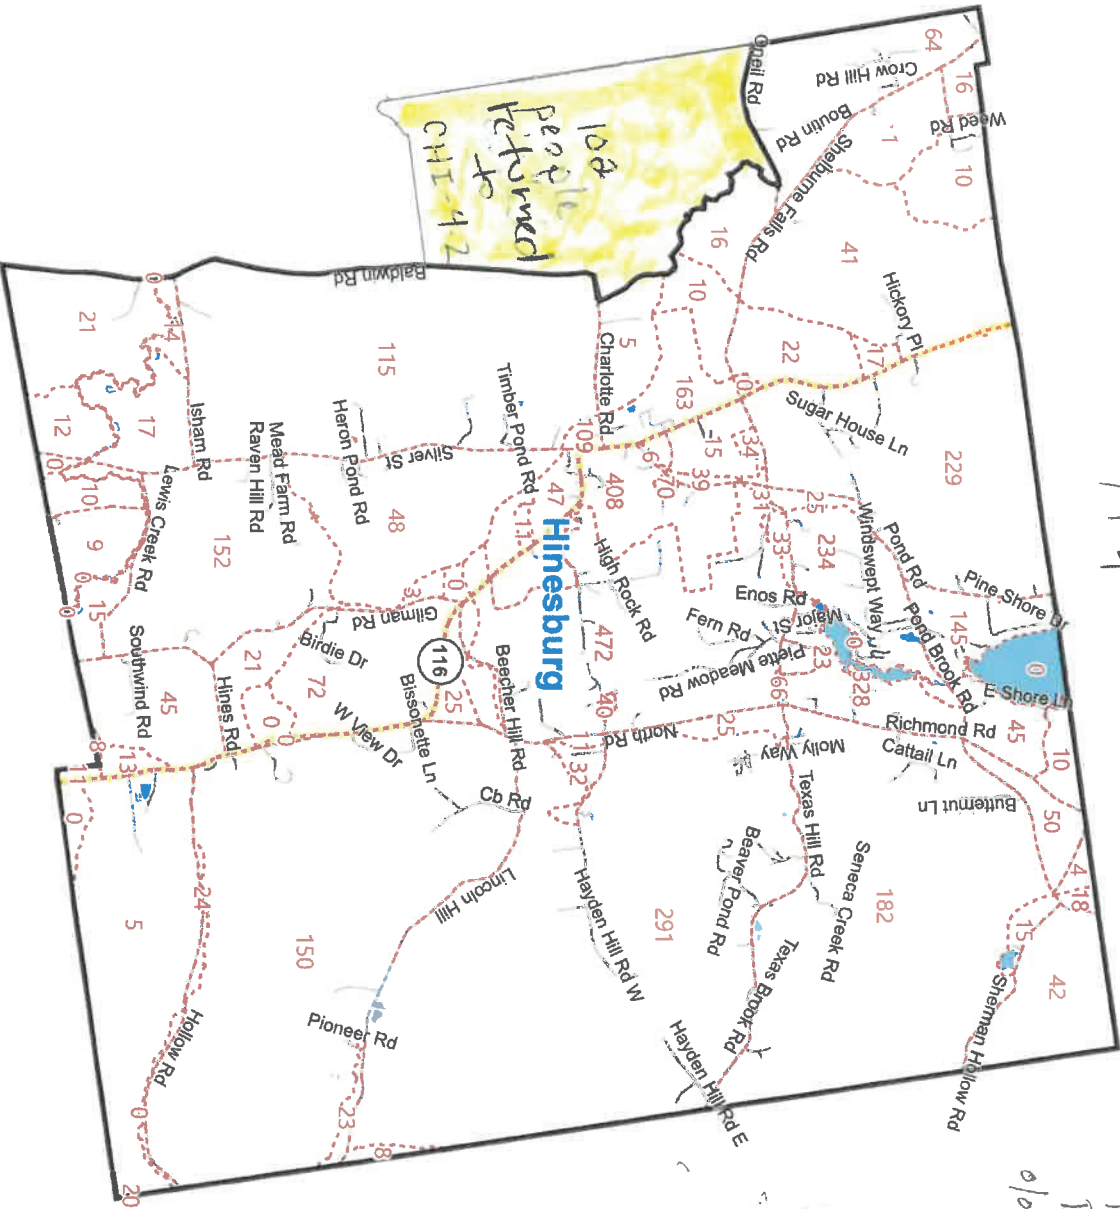

State of Vermont

2022 Legislative Reapportionment

LAB Alternate Plan
District: NEW-CHI-4-2

Map # 1

Field	Value
District	NEW-CHI-4-2
Population	4490
% Deviation	4.74%
Members	1.0

Population 4592
Deviation 305
% Deviation 7.11%
Members 1.0

Proposed
Changes to
map for
CHI-4-2

State of Vermont

2022 Legislative Reapportionment

LAB Alternate Plan
District: NEW-CHI-4-1

Map # 2

Field	Value
District	NEW-CHI-4-1
Population	4120
% Deviation	-1.67
% Deviation	-3.9%
Members	1.0

Population 4618
Deviation -269
% Deviation -6.69%
Members 1.0

102 ppl
Removed
from (HI 4-1)
and added
to CHI-4-2