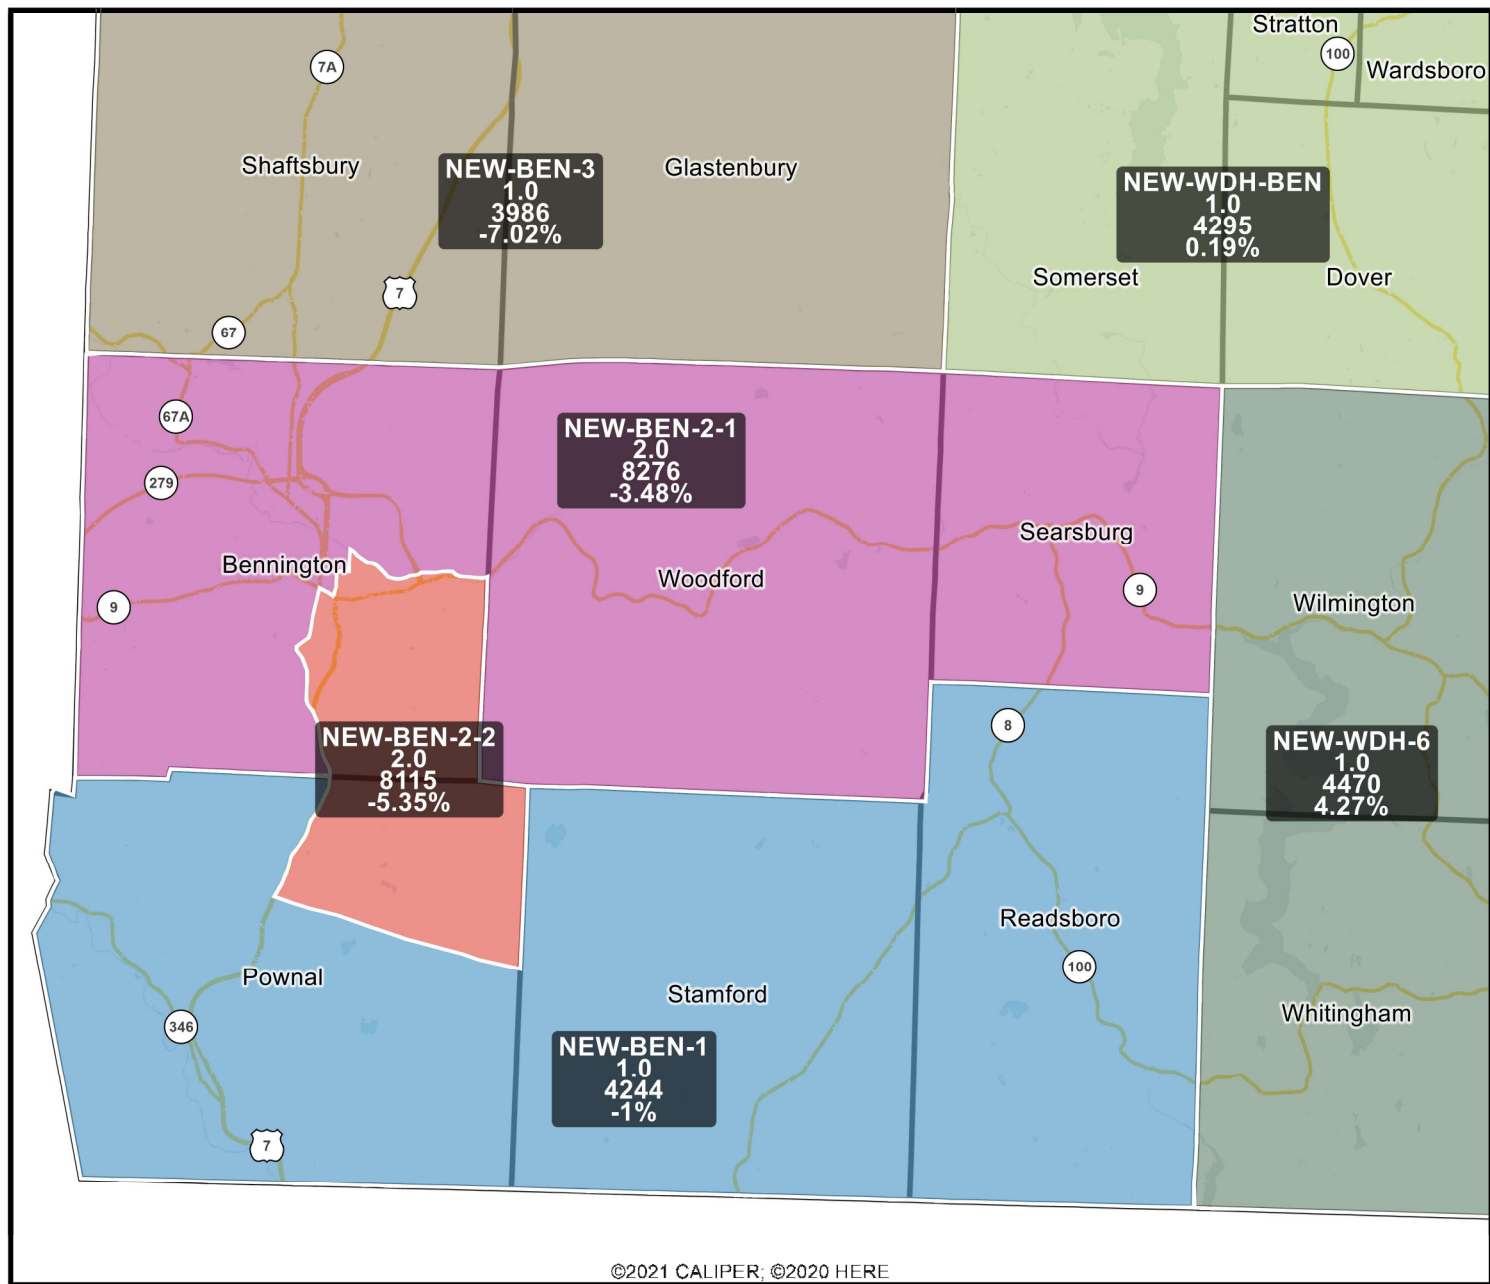

Burlington Metro Area Detail

©2021 CALIPER; ©2020 HERE

Please note: this map is for planning purposes only.

Barre-Montpelier Metro Area Detail

Rutland Metro Area Detail

Please note: this map is for planning purposes only.

Bennington Metro Area Detail

Brattleboro Metro Area Detail

Please note: this map is for planning purposes only.