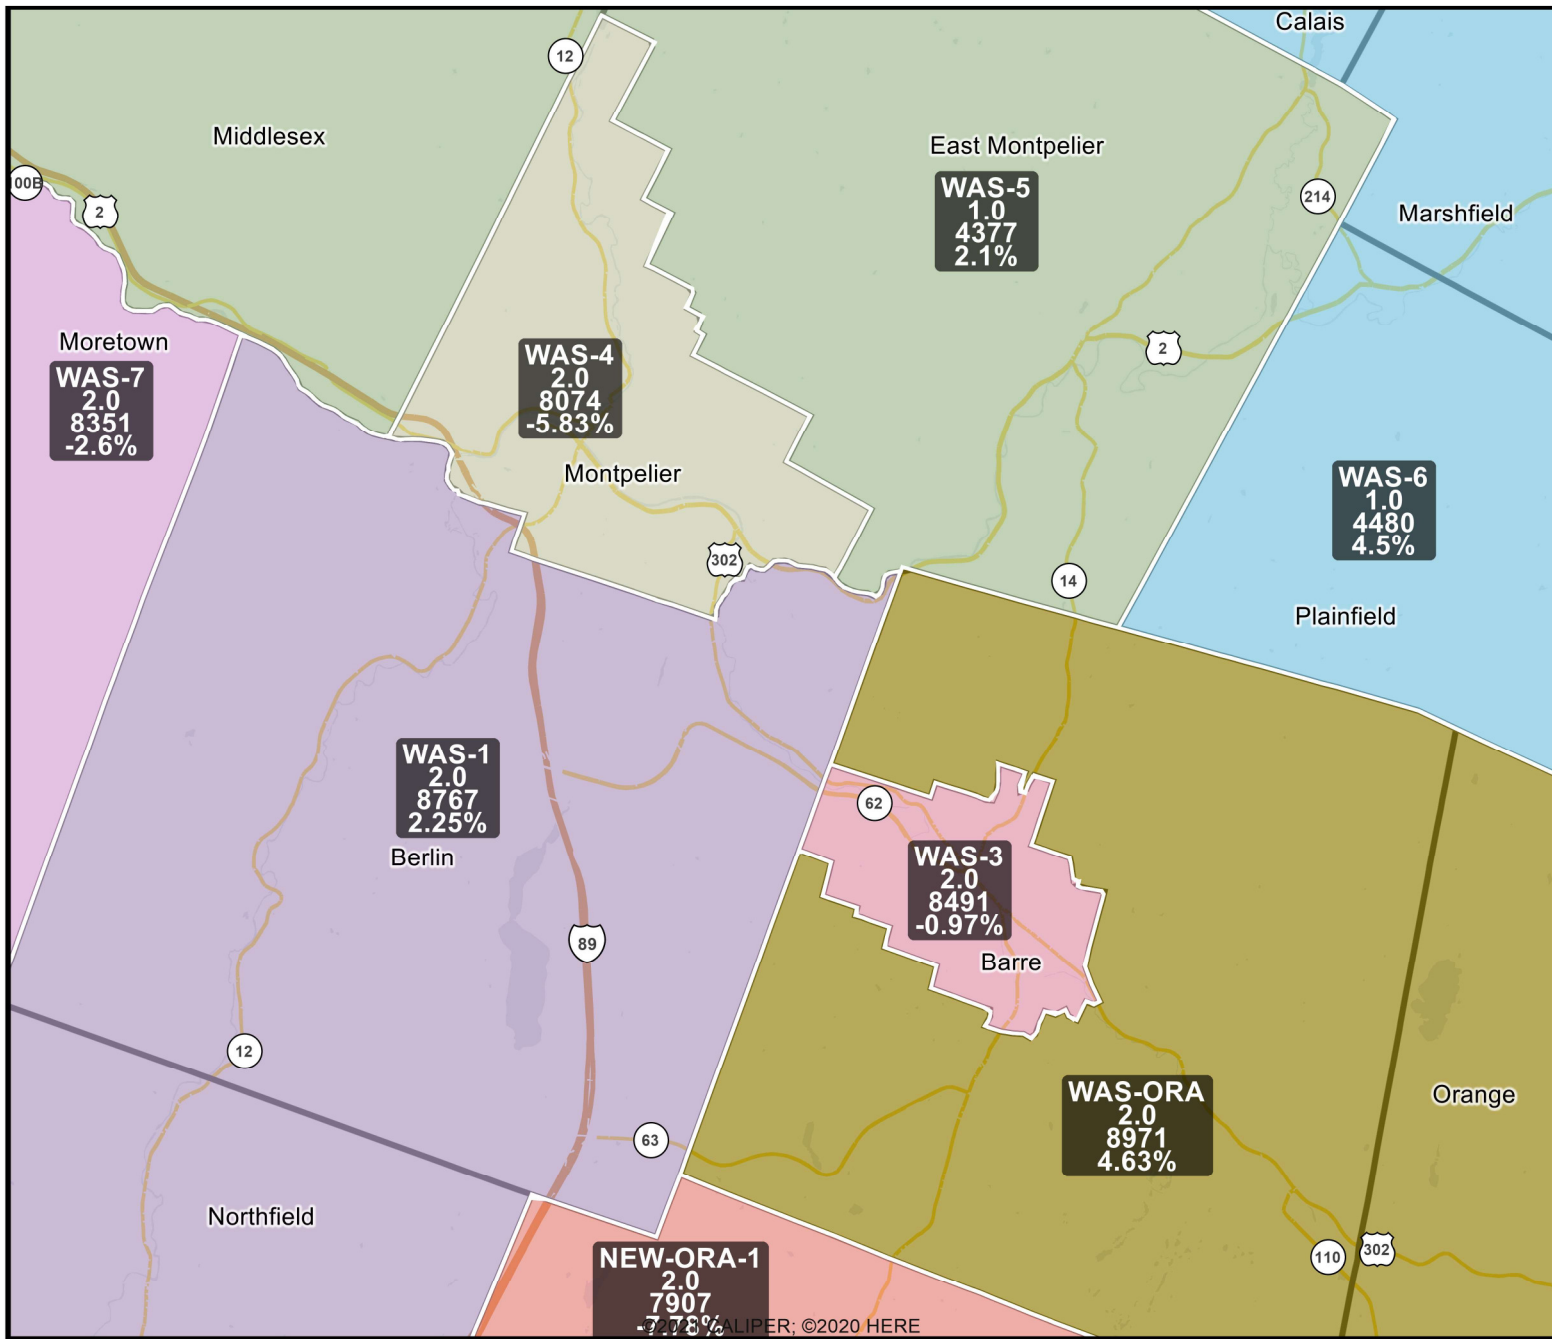

Burlington Metro Area Detail

©2021 CALIPER; ©2020 HERE

Please note: this map is for planning purposes only.

Barre-Montpelier Metro Area Detail

Rutland Metro Area Detail

Please note: this map is for planning purposes only.

Bennington Metro Area Detail

Brattleboro Metro Area Detail

Please note: this map is for planning purposes only.