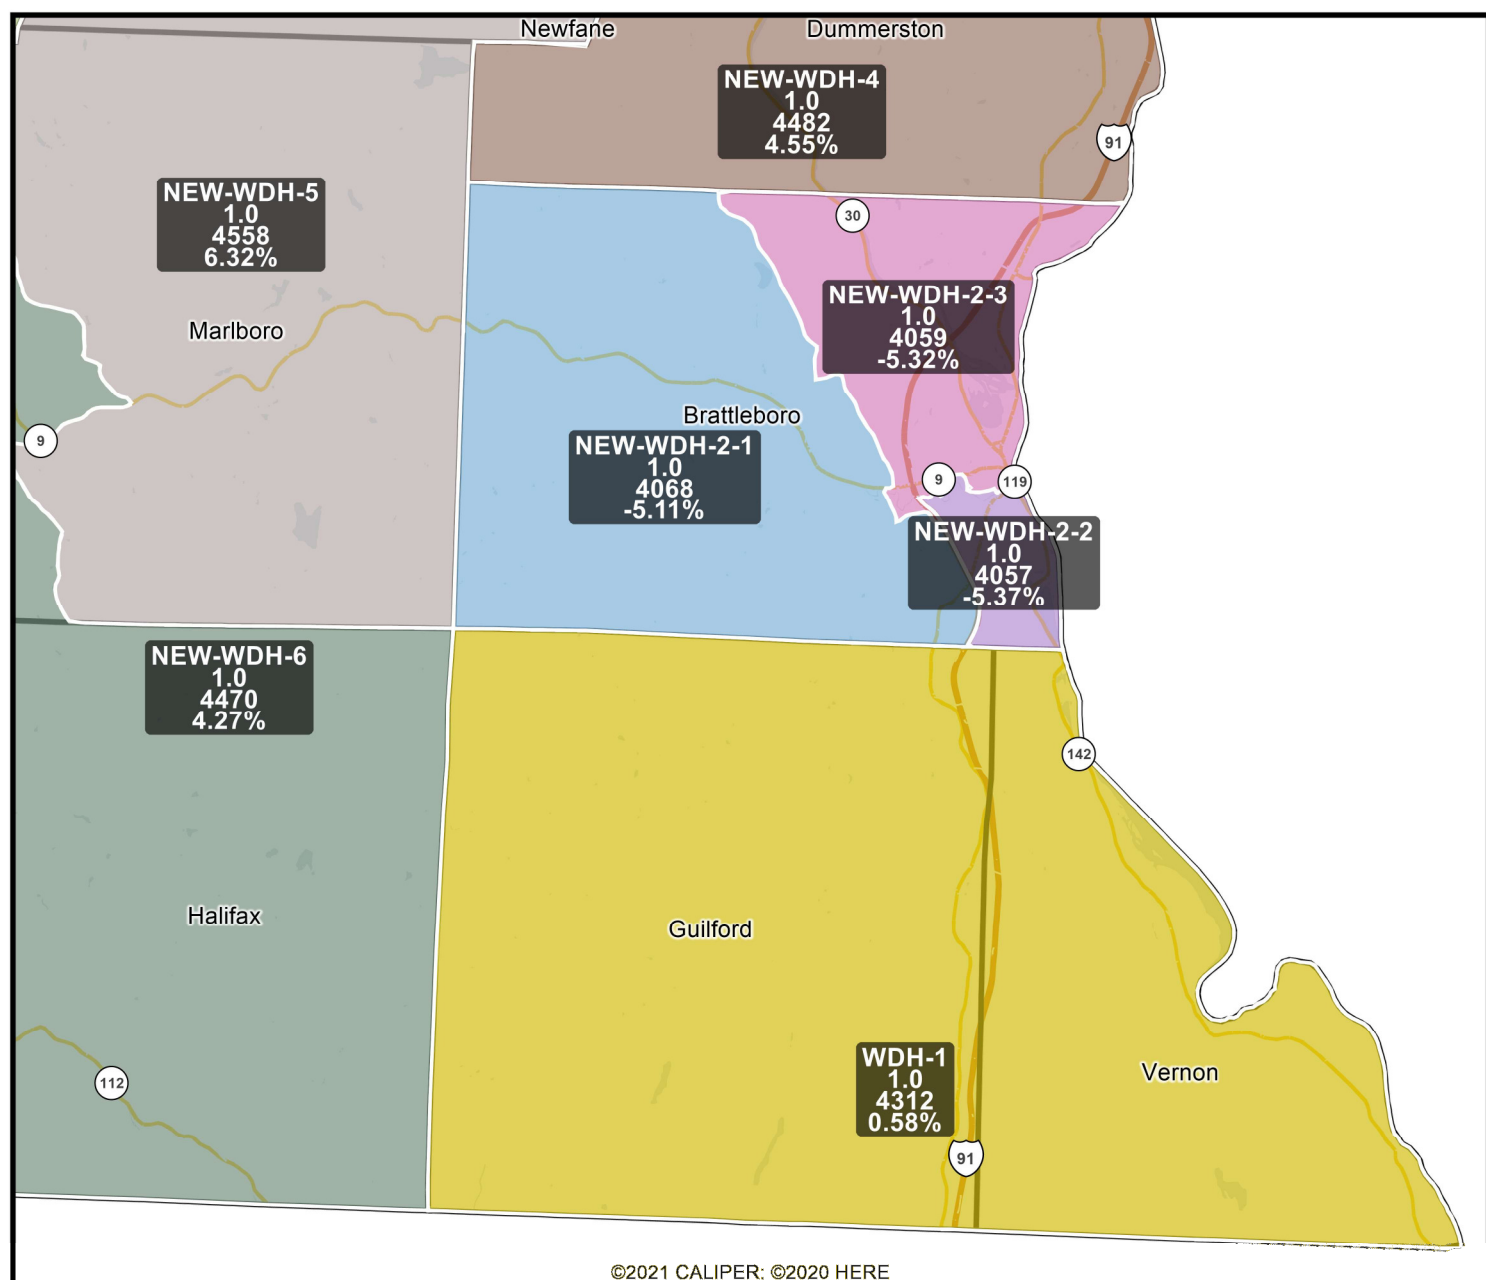

Burlington Metro Area Detail

©2021 CALIPER; ©2020 HERE

Please note: this map is for planning purposes only.

Barre-Montpelier Metro Area Detail

Rutland Metro Area Detail

Please note: this map is for planning purposes only.

Bennington Metro Area Detail

Brattleboro Metro Area Detail

Please note: this map is for planning purposes only.