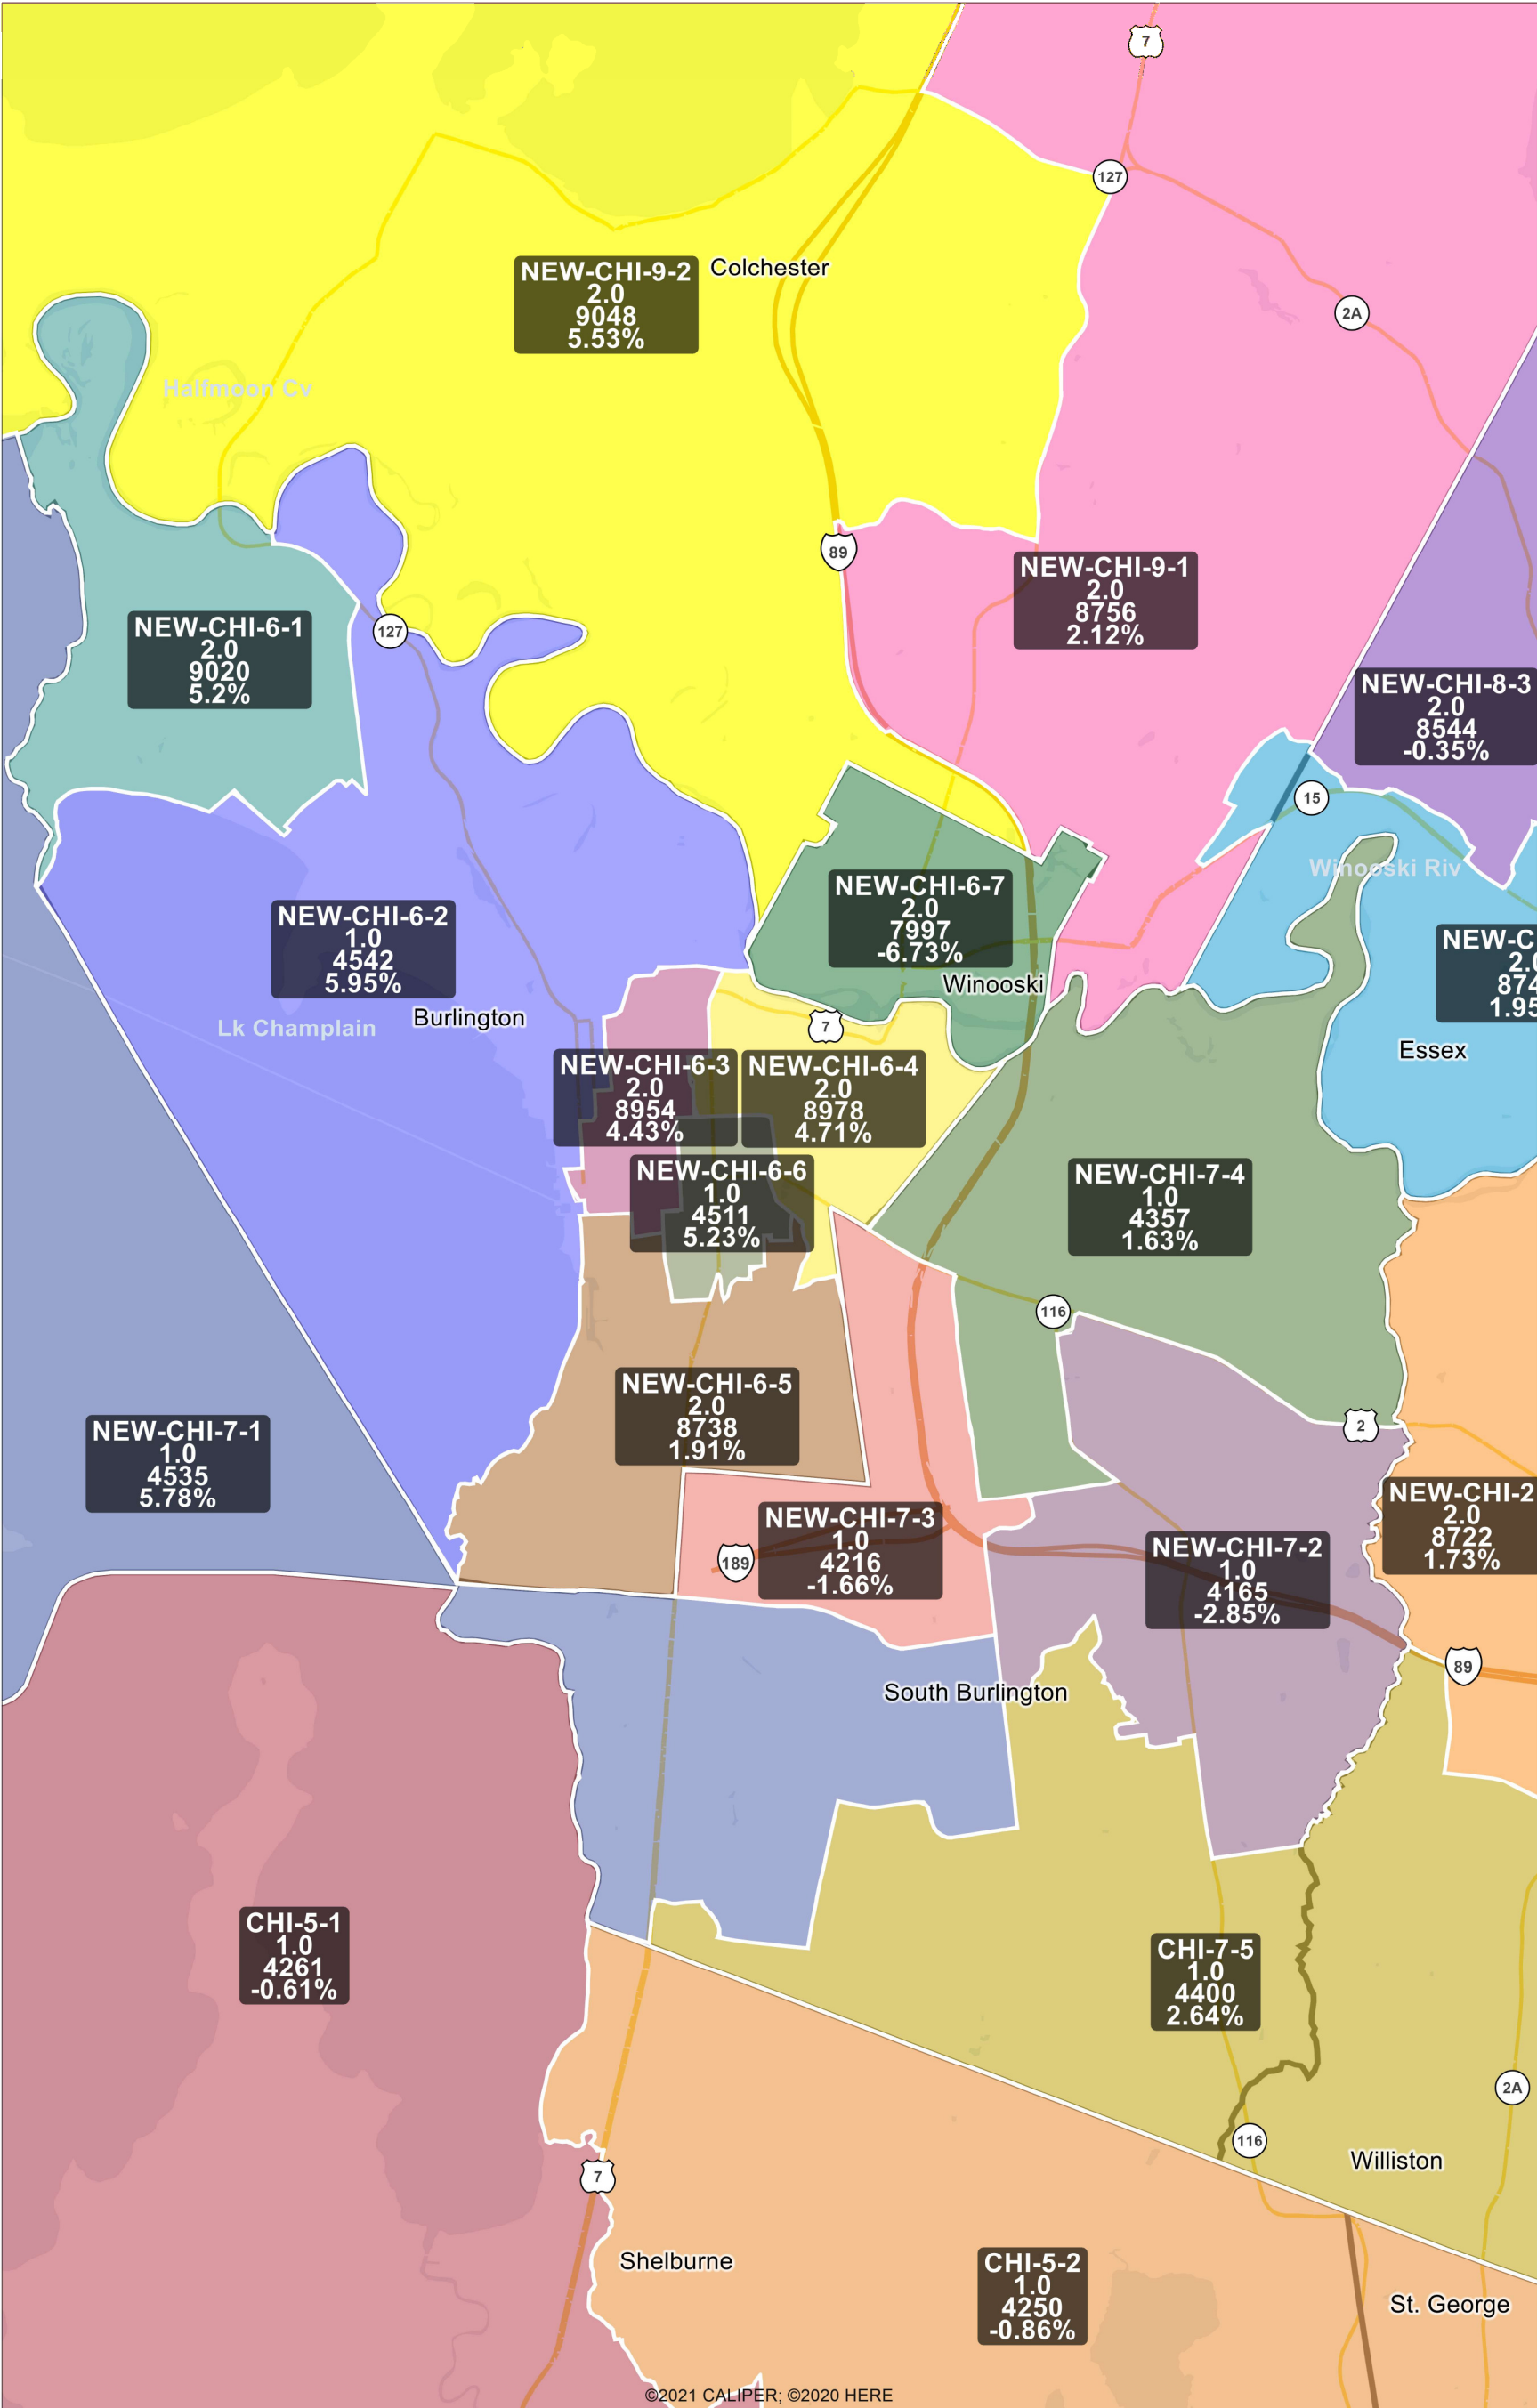

Burlington Metro Area Detail

©2021 CALIPER; ©2020 HERE

Please note: this map is for planning purposes only.

Barre-Montpelier Metro Area Detail

Rutland Metro Area Detail

Please note: this map is for planning purposes only.

Bennington Metro Area Detail

Brattleboro Metro Area Detail

Please note: this map is for planning purposes only.