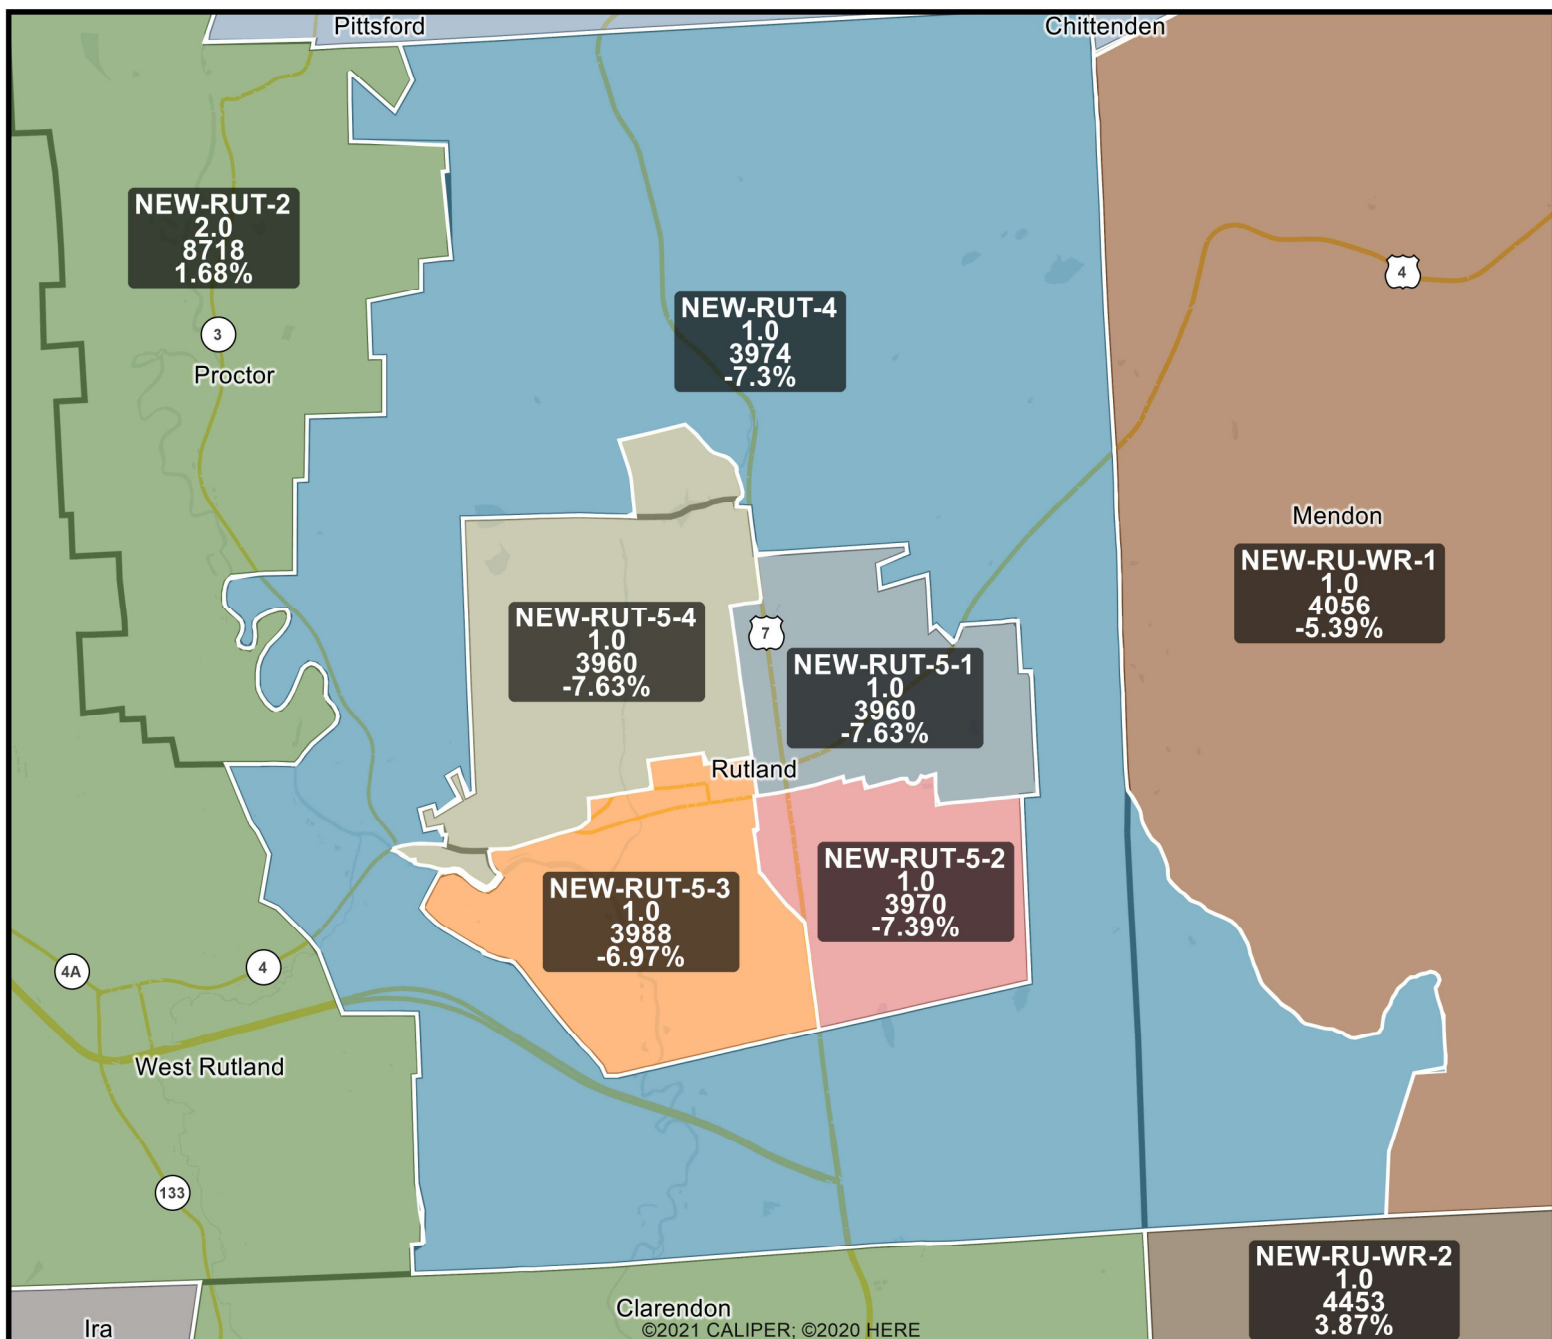

Burlington Metro Area Detail

©2021 CALIPER; ©2020 HERE

Please note: this map is for planning purposes only.

Barre-Montpelier Metro Area Detail

Rutland Metro Area Detail

Please note: this map is for planning purposes only.

Bennington Metro Area Detail

Brattleboro Metro Area Detail

Please note: this map is for planning purposes only.