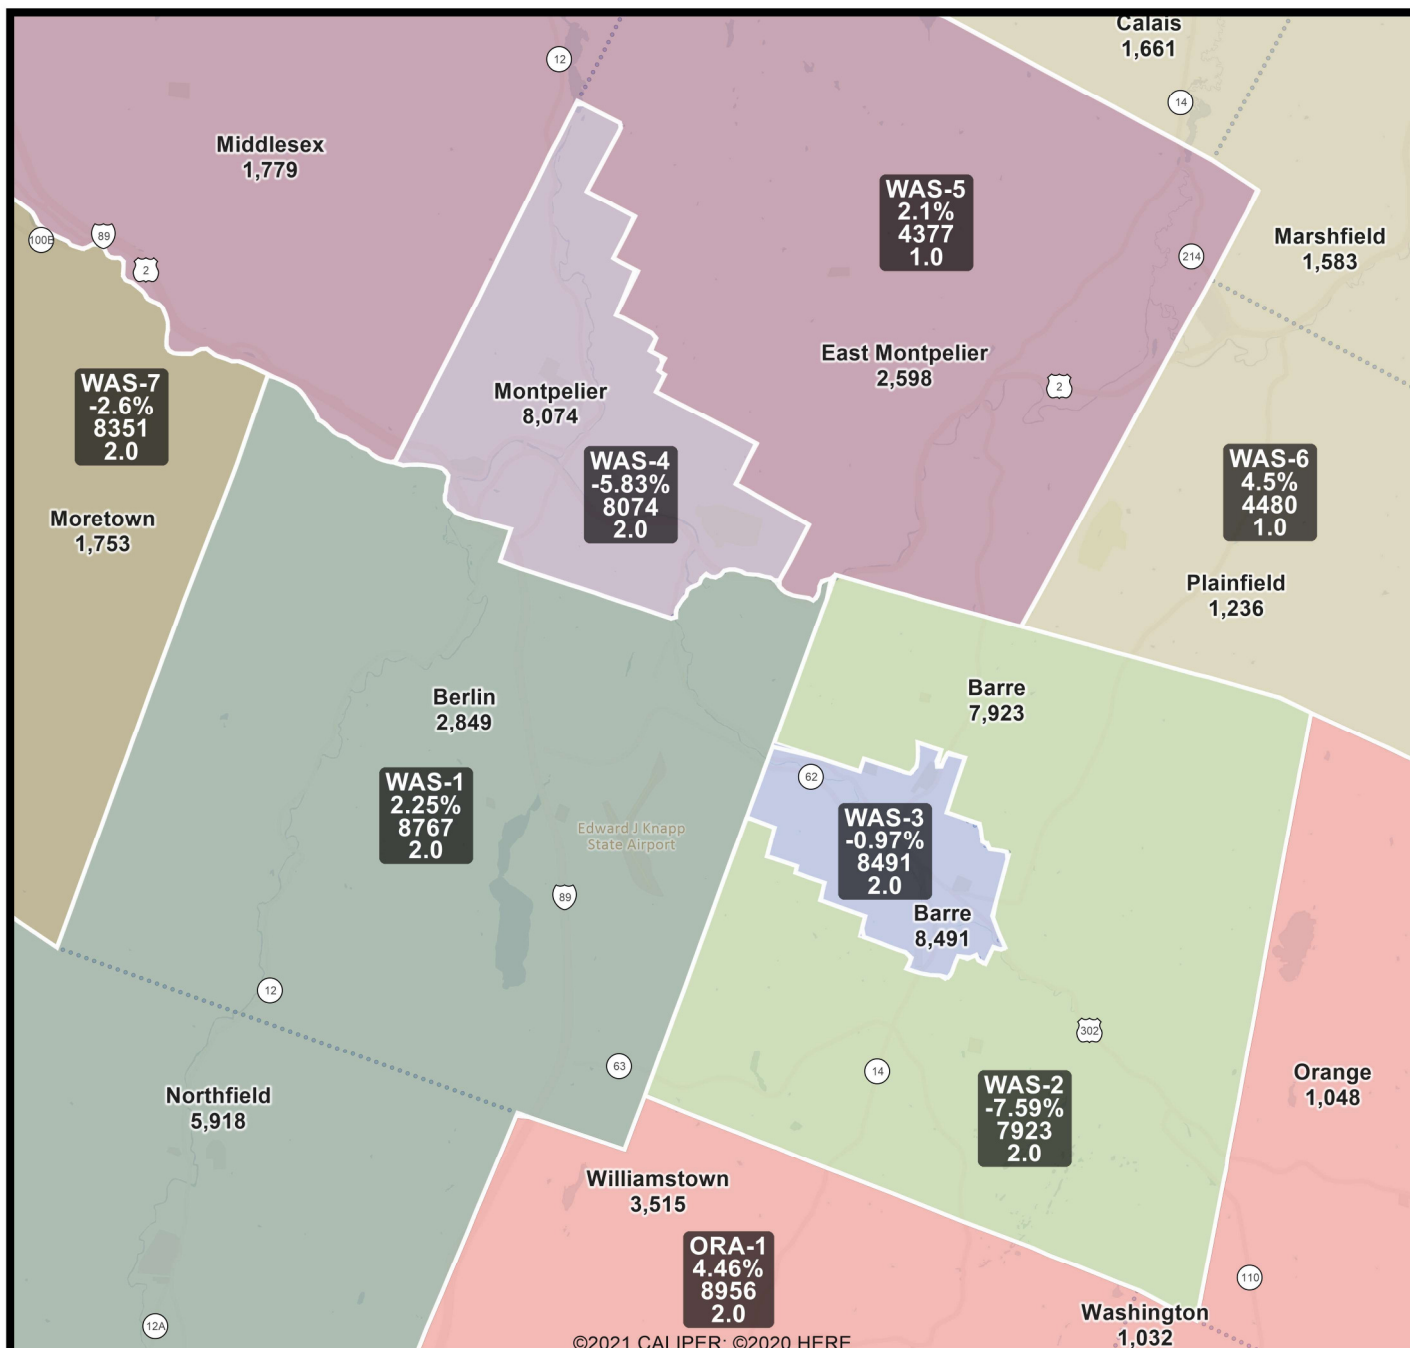

2010 VT House Districts -with- 2020 Census Populations

Please note: This map is for planning purposes only.

Burlington-Area Detail

Barre- Montpelier Area Detail

Please note: This map is for planning purposes only.

Brattleboro Area Detail

Rutland Area Detail

Please note: This map is for planning purposes only.