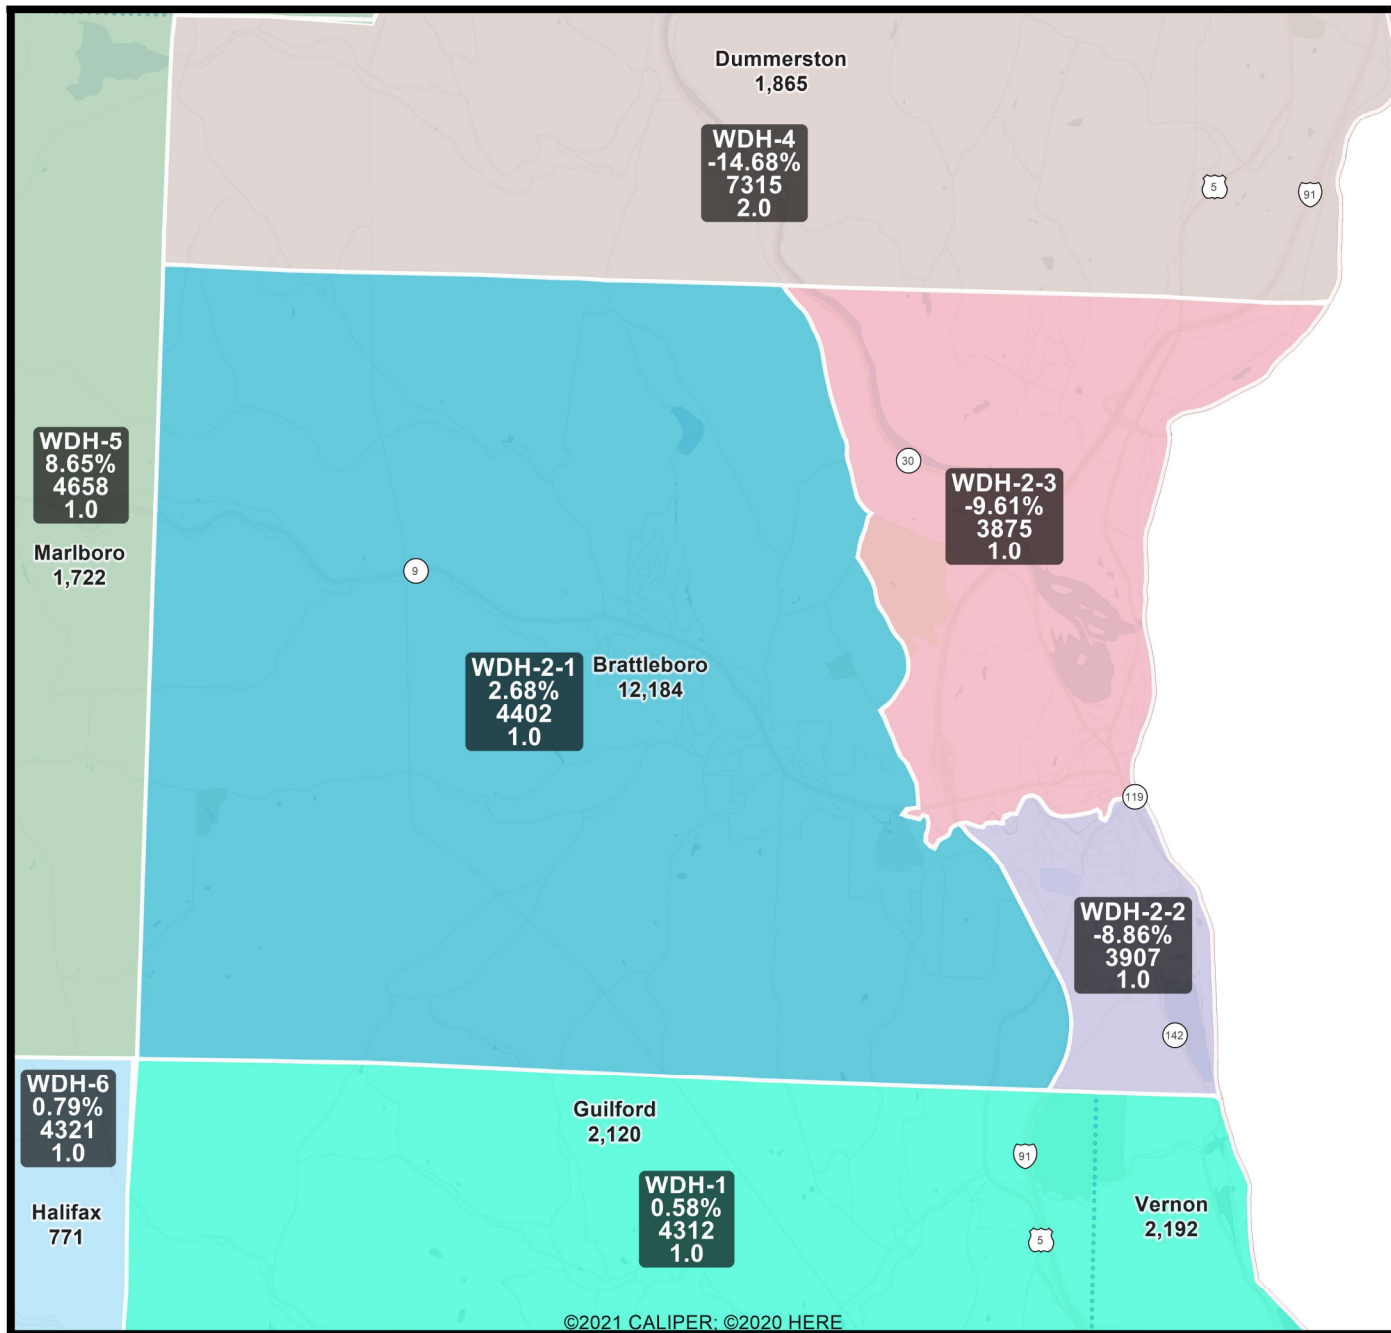

2010 VT House Districts -with- 2020 Census Populations

Please note: This map is for planning purposes only.

Burlington-Area Detail

Barre- Montpelier Area Detail

Please note: This map is for planning purposes only.

Brattleboro Area Detail

Rutland Area Detail

Please note: This map is for planning purposes only.