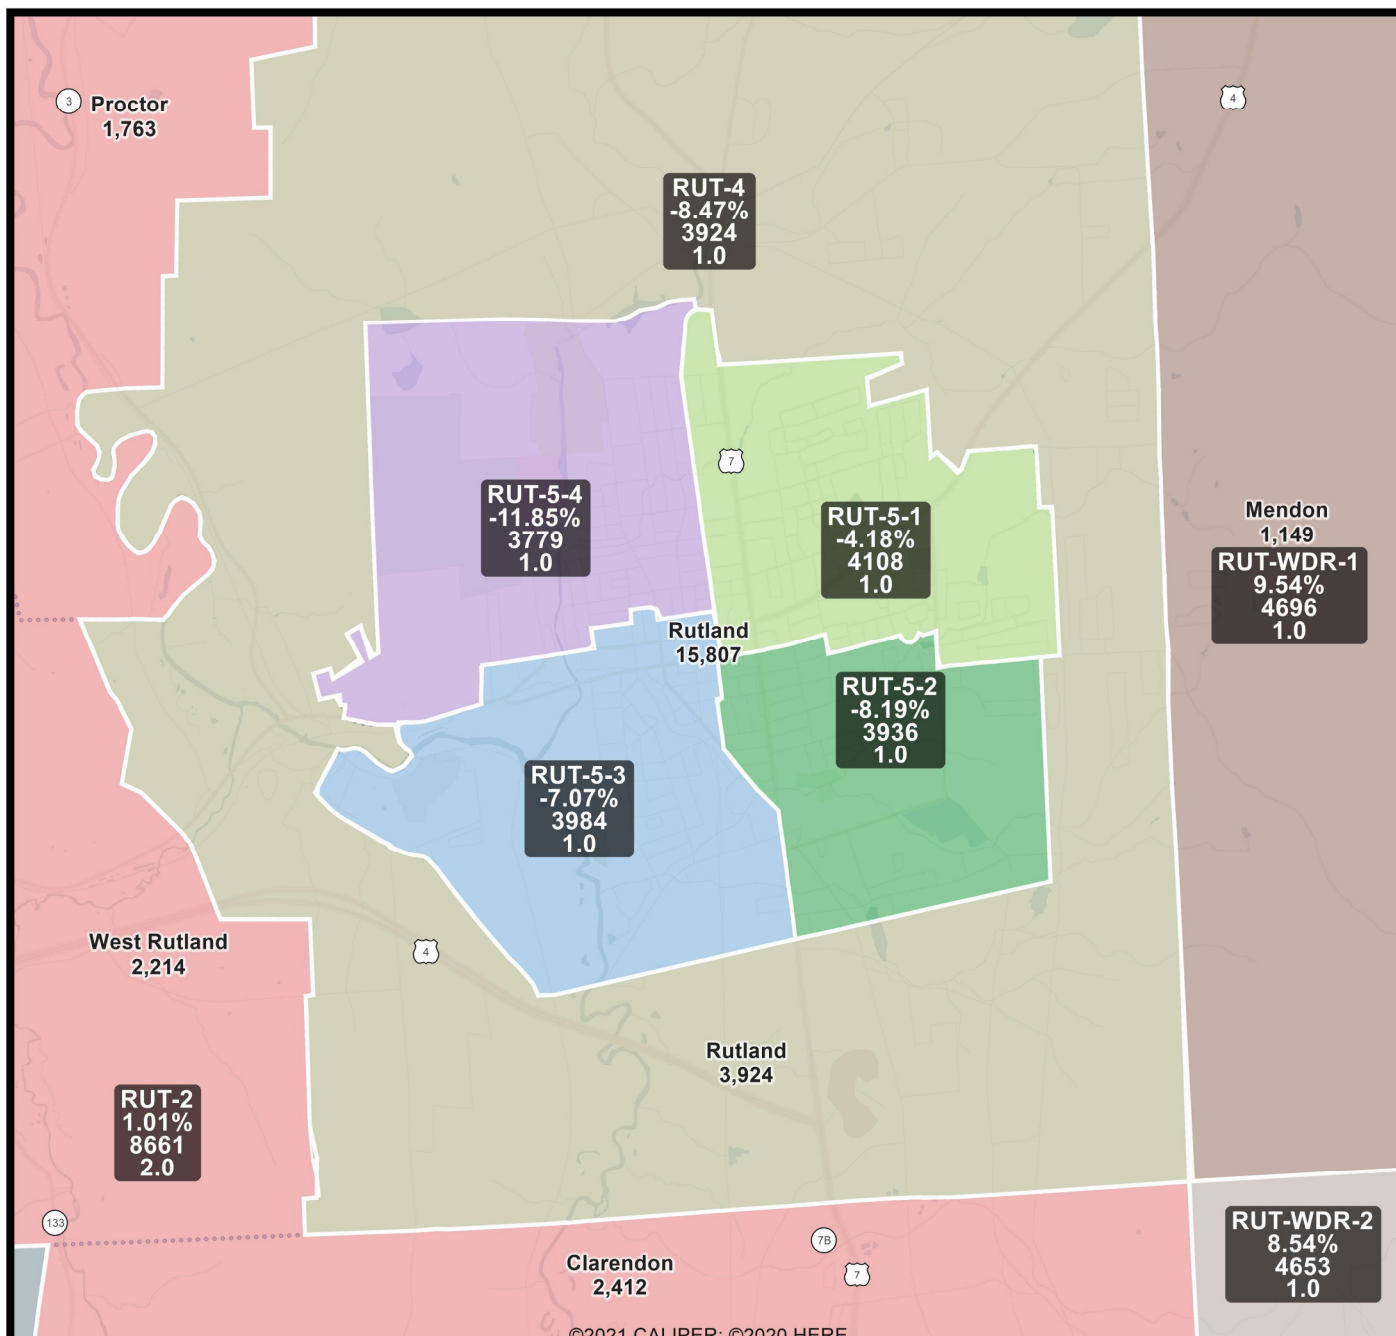

2010 VT House Districts -with- 2020 Census Populations

Please note: This map is for planning purposes only.

Burlington-Area Detail

Barre- Montpelier Area Detail

Please note: This map is for planning purposes only.

Brattleboro Area Detail

Rutland Area Detail

Please note: This map is for planning purposes only.