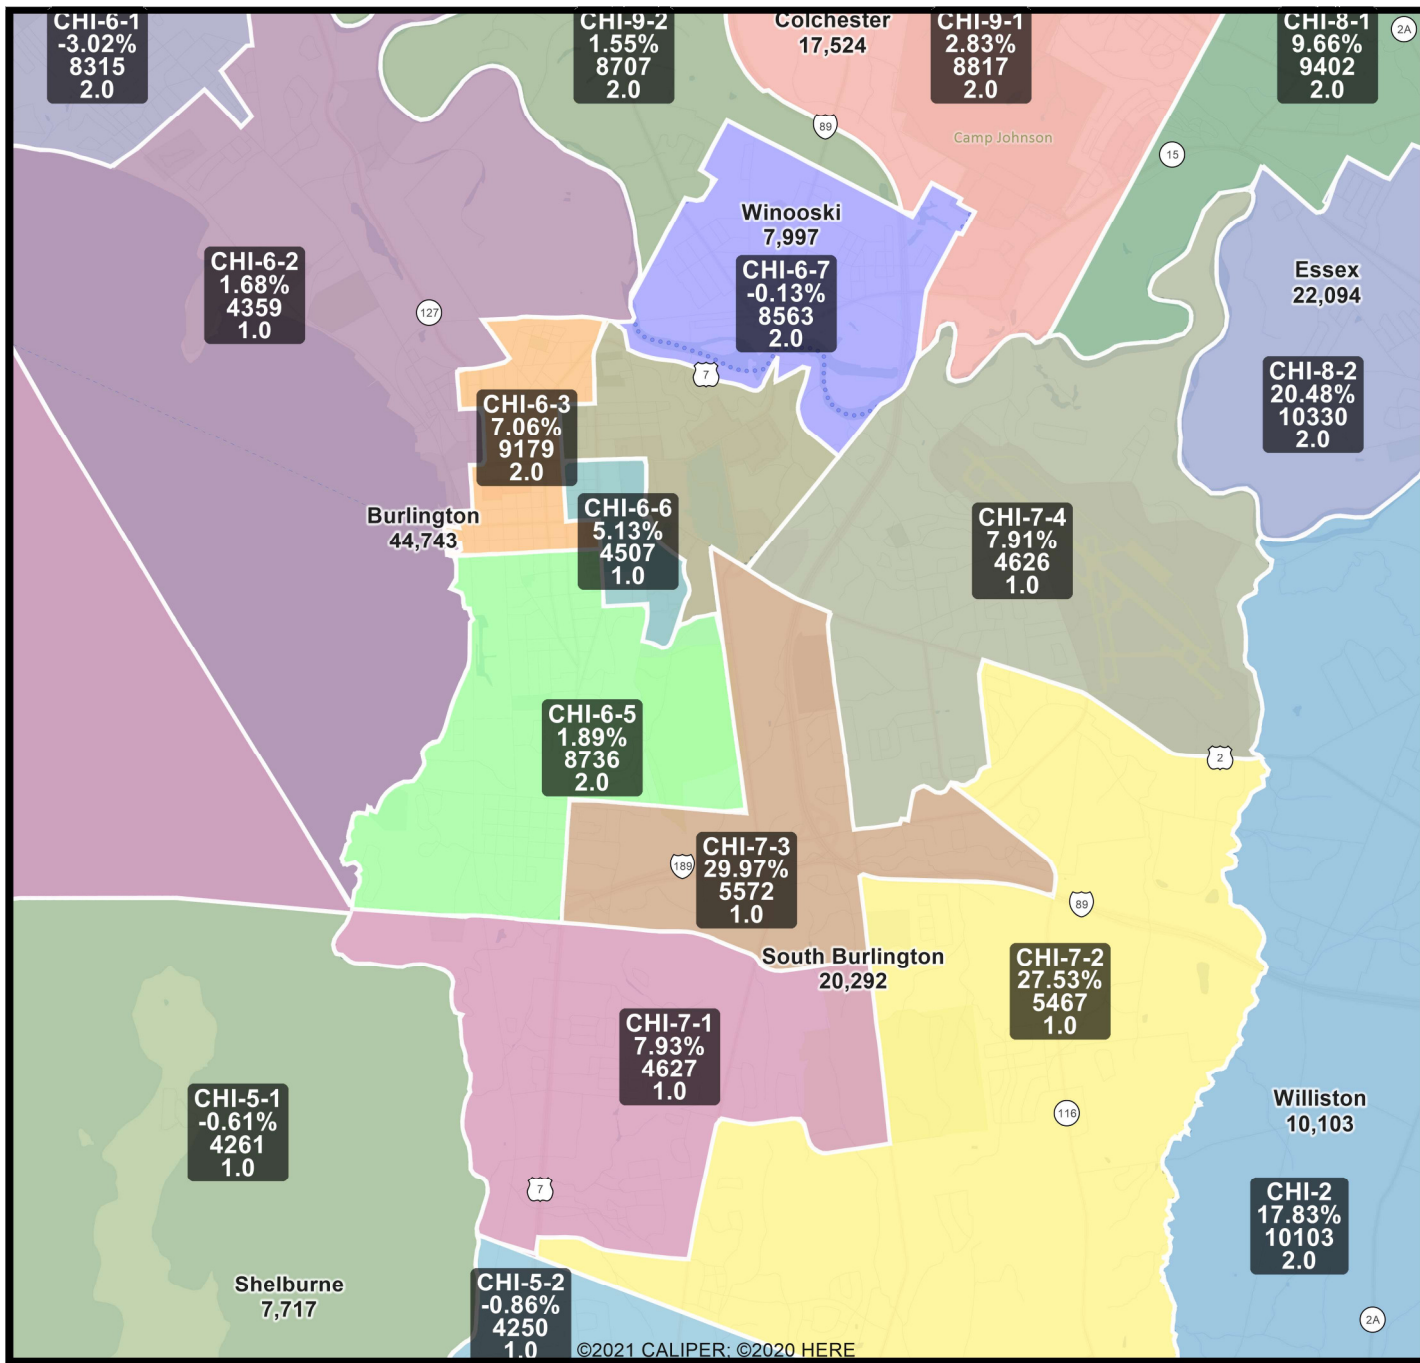

2010 VT House Districts -with- 2020 Census Populations

Please note: This map is for planning purposes only.

Burlington-Area Detail

Barre- Montpelier Area Detail

Please note: This map is for planning purposes only.

Brattleboro Area Detail

Rutland Area Detail

Please note: This map is for planning purposes only.