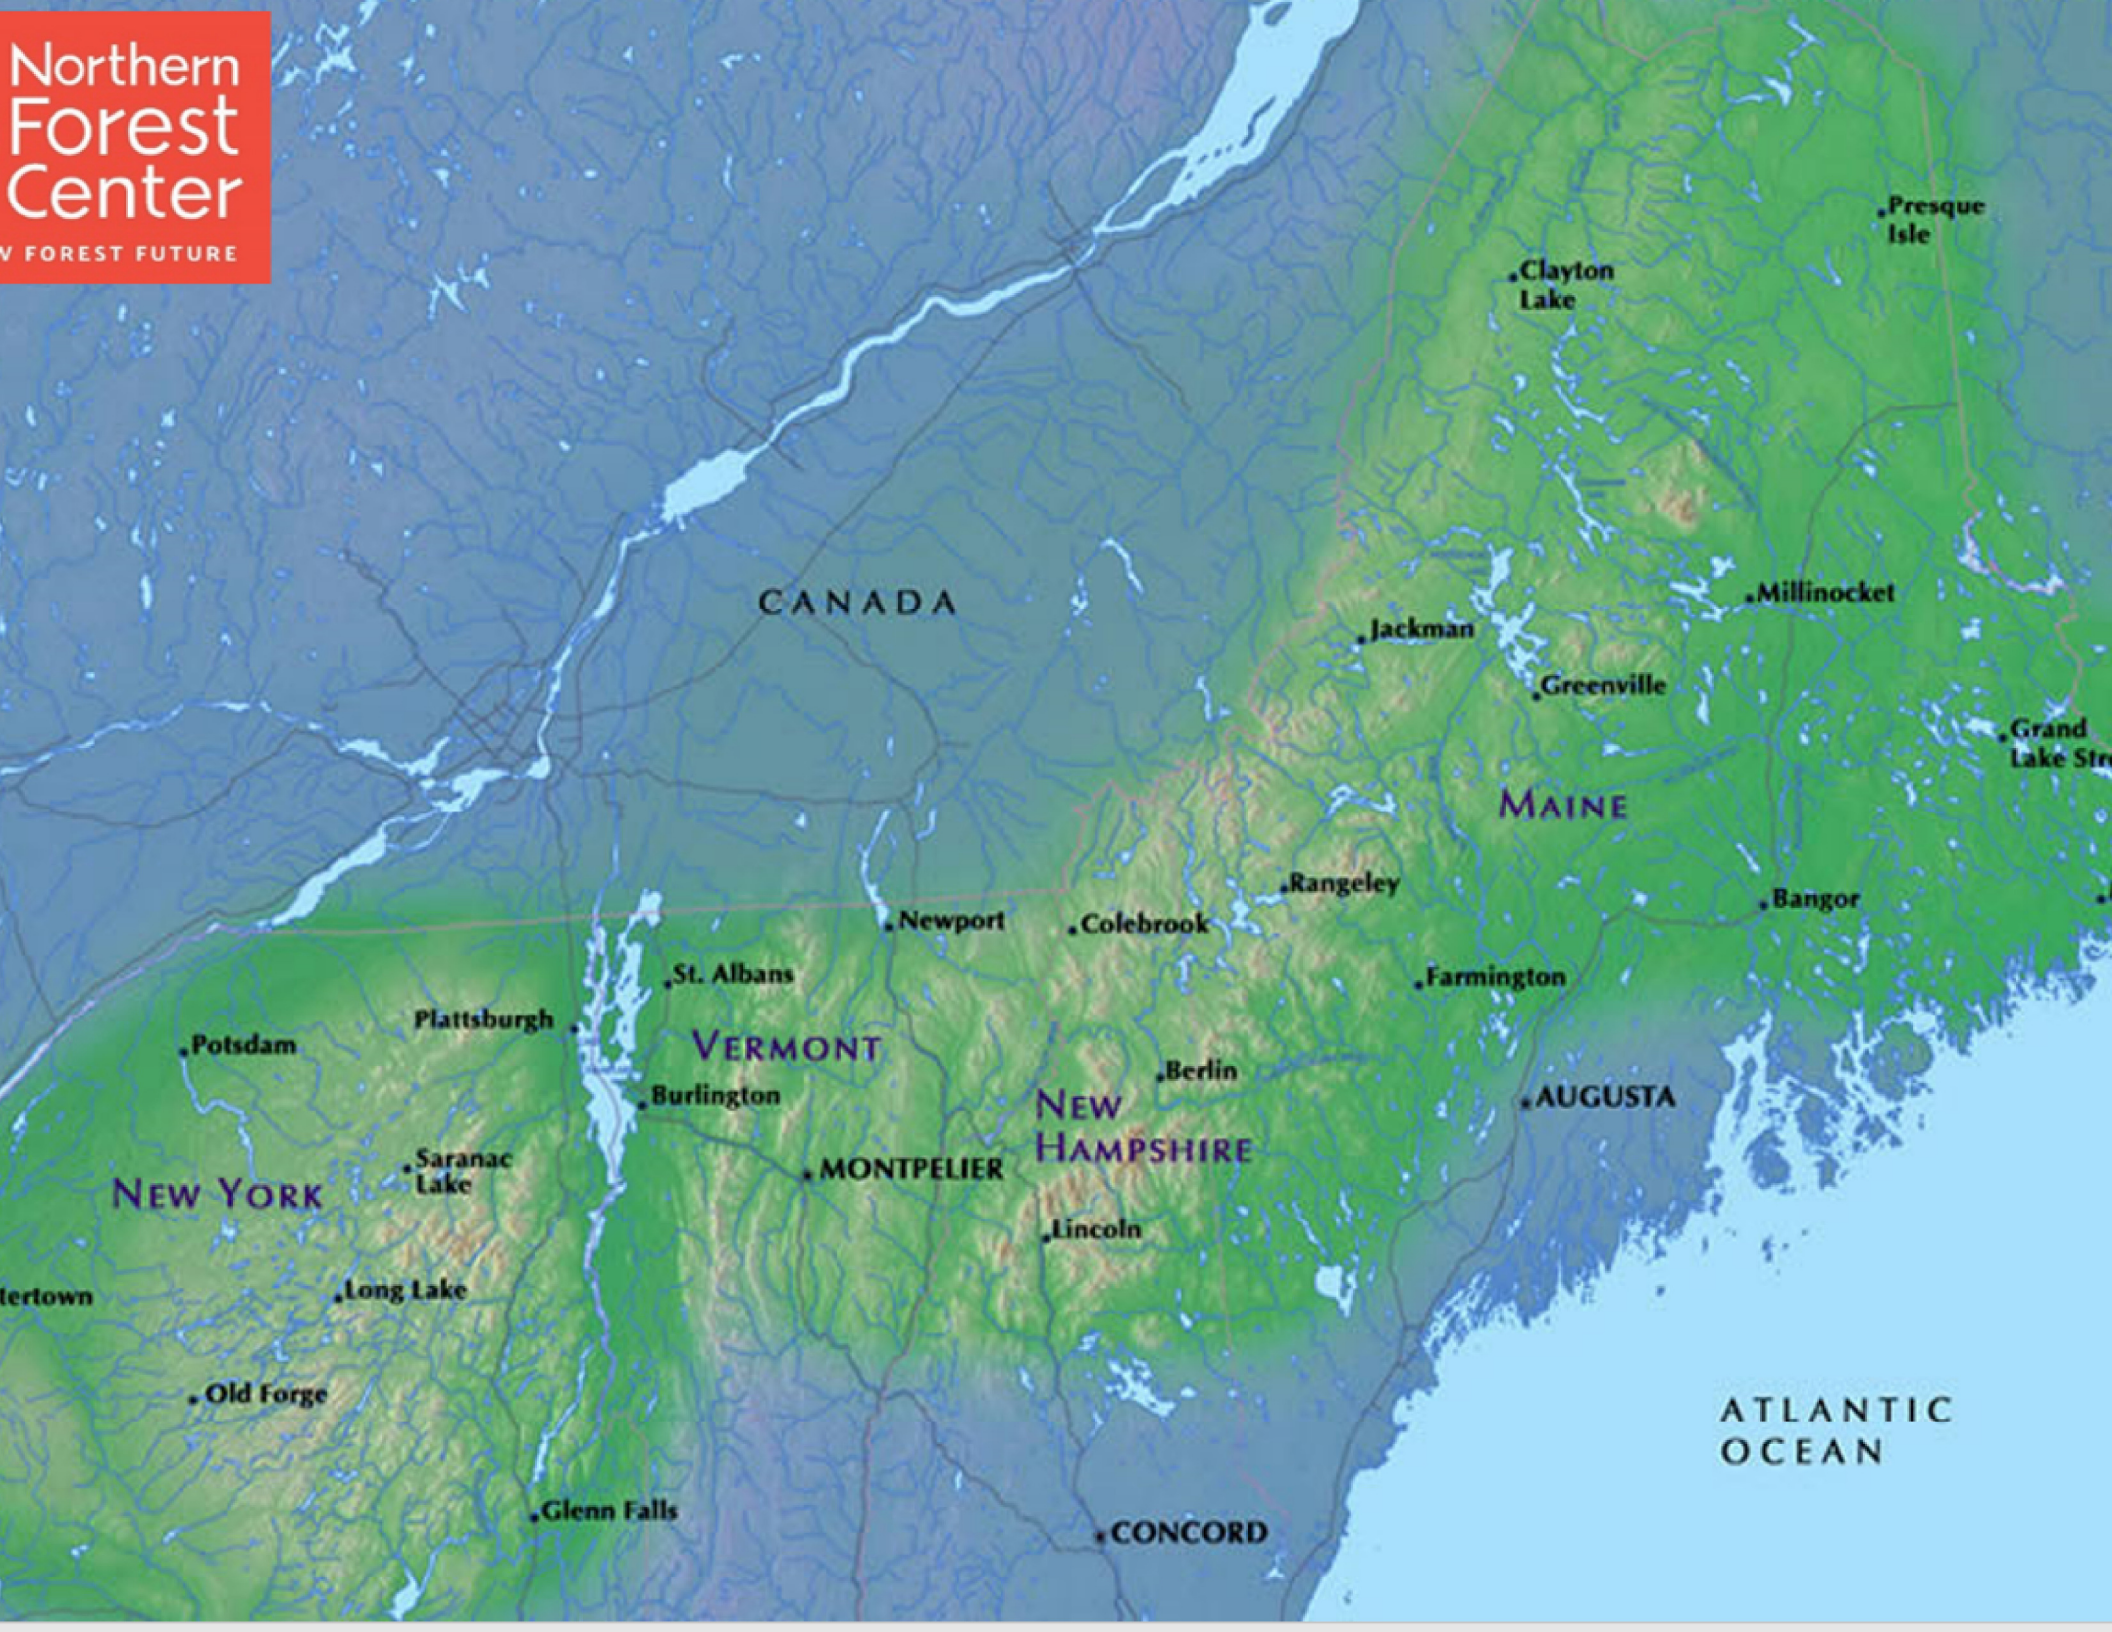

Northern Forest Center

FOR FOREST FUTURE

CANADA

MAINE

VERMONT

NEW HAMPSHIRE

NEW YORK

ATLANTIC OCEAN

Presque Isle

Clayton Lake

Millinocket

Jackman

Greenville

Grand Lake Str

Rangeley

Bangor

Newport

Colebrook

Farmington

St. Albans

Berlin

AUGUSTA

Burlington

MONTPELIER

Lincoln

Potsdam

Plattsburgh

Saranac Lake

tertown

Long Lake

Old Forge

Glenn Falls