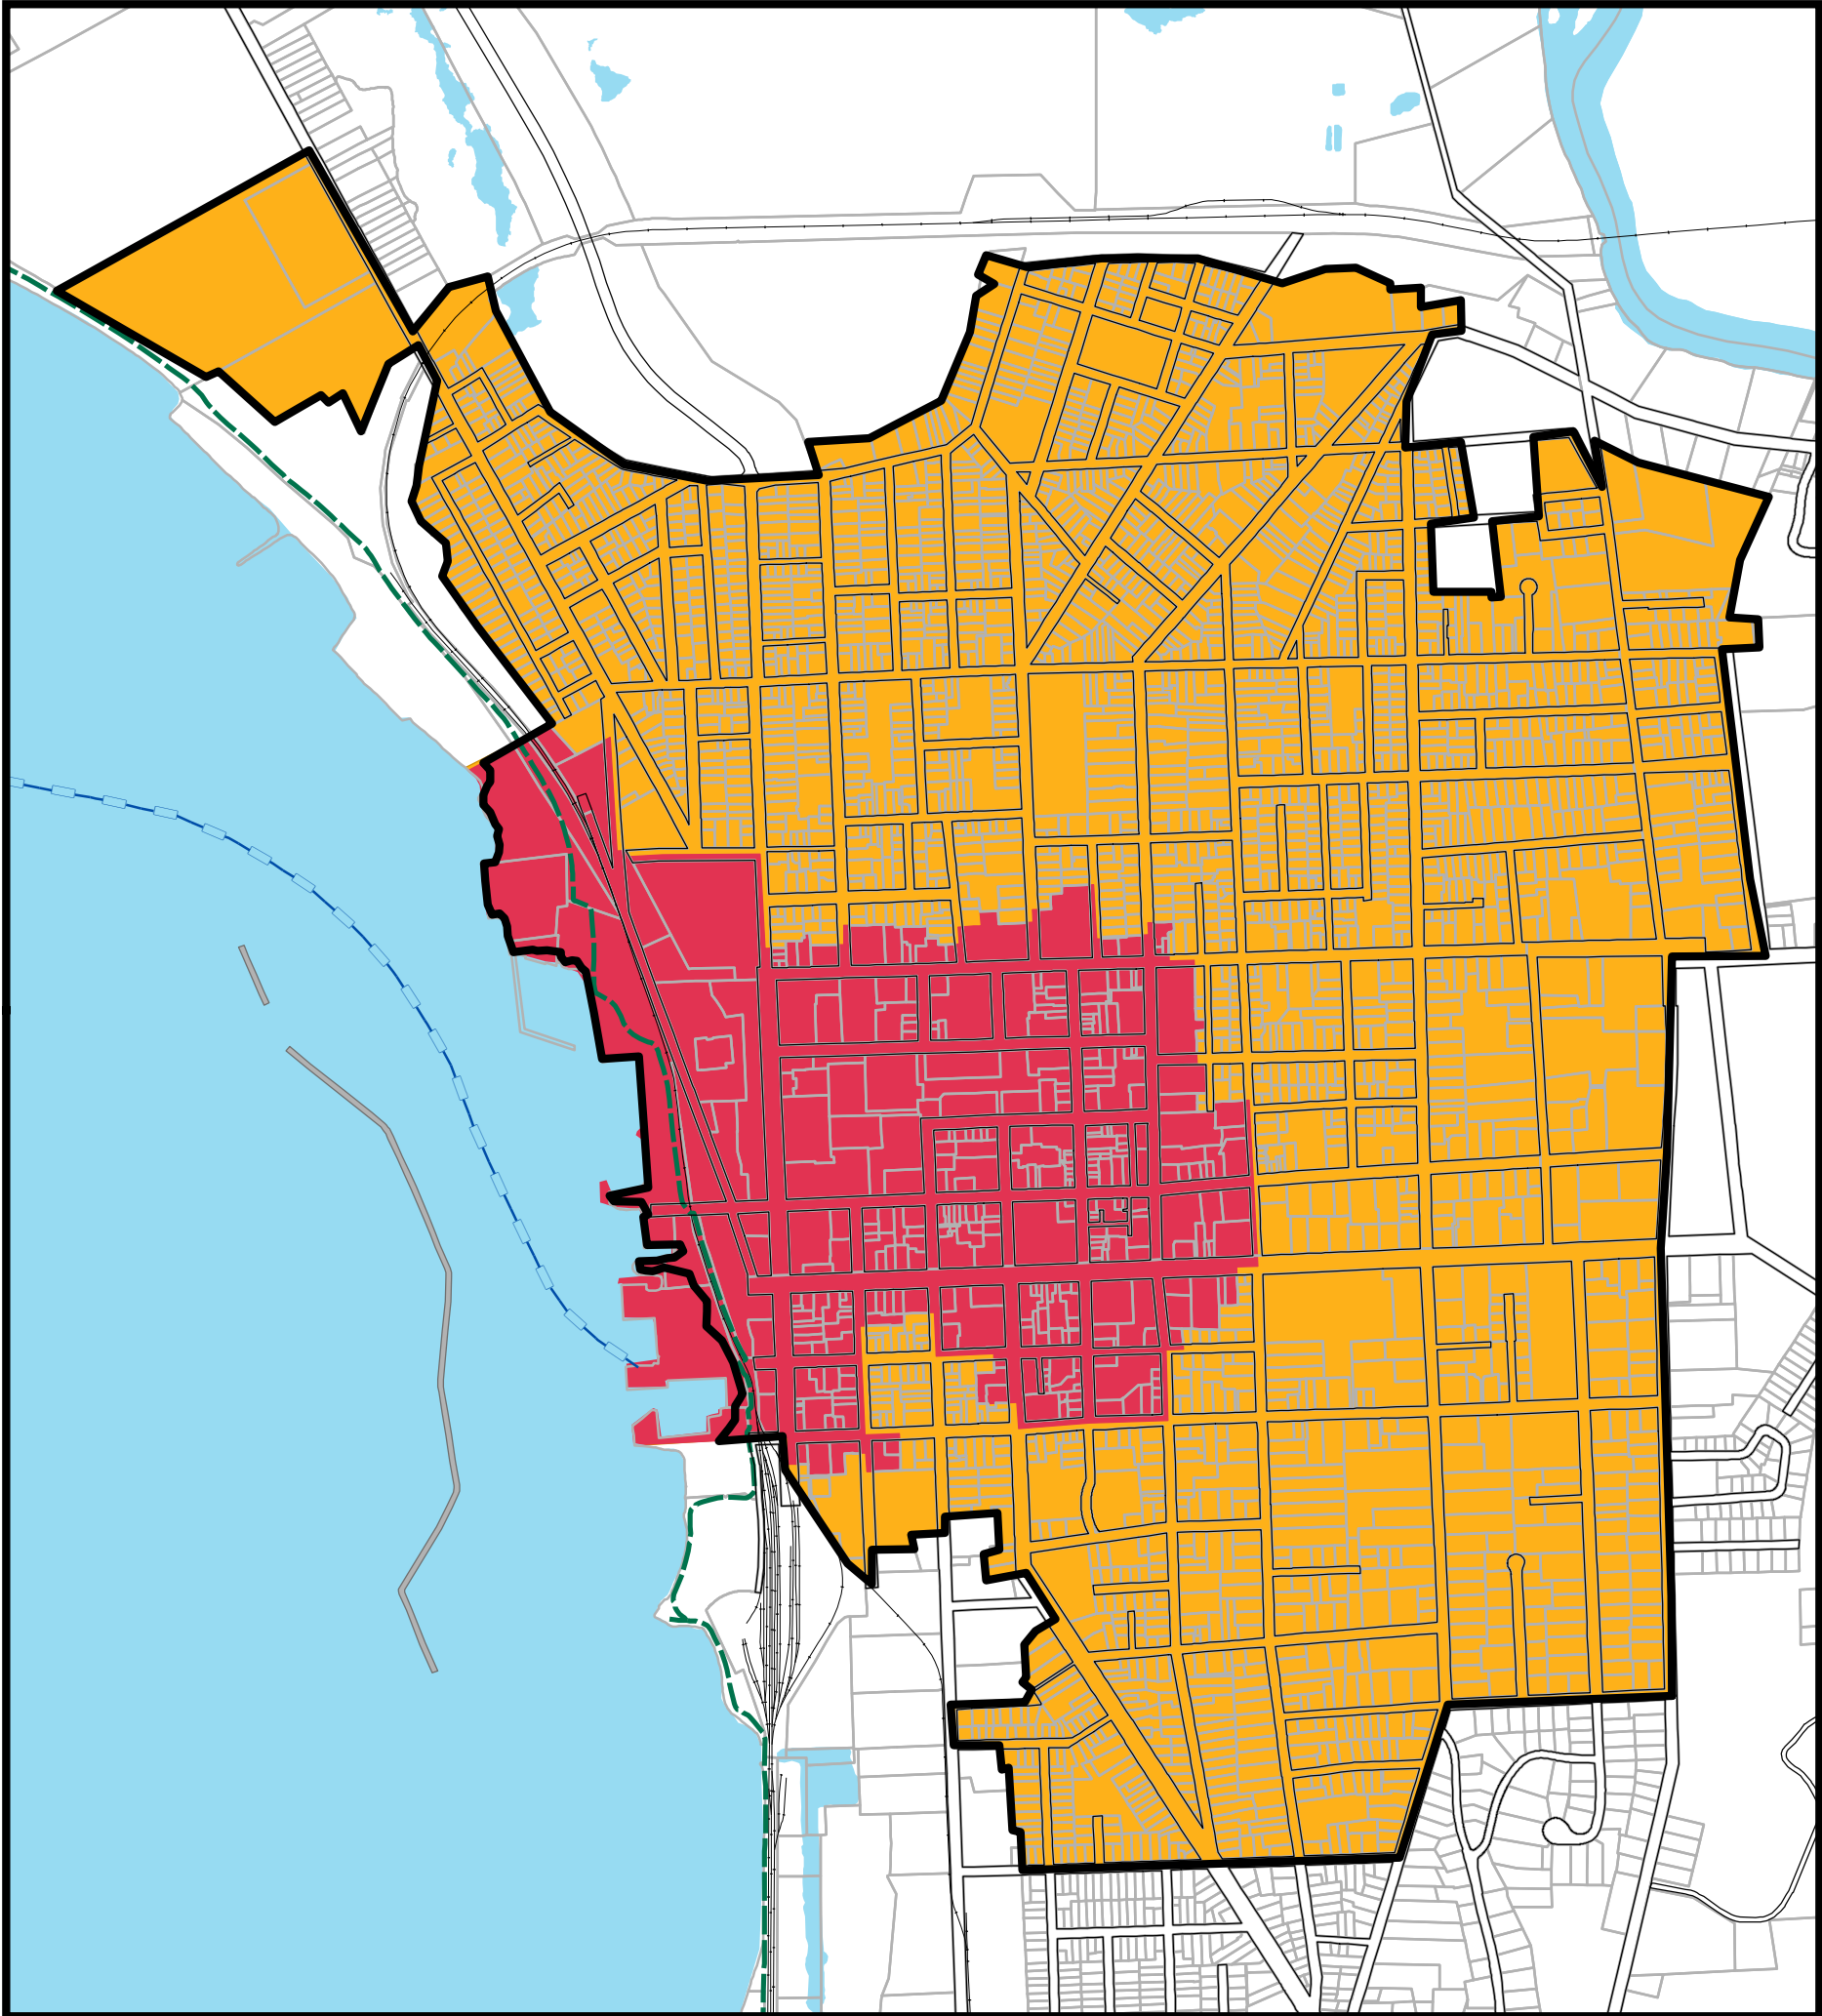

**City of Burlington  
Designated Neighborhood Development Area**

**Legend**

-  Downtown Development District
-  Neighborhood Development Area

Map prepared by the  
Burlington Dept. of Planning & Zoning  
April 2014