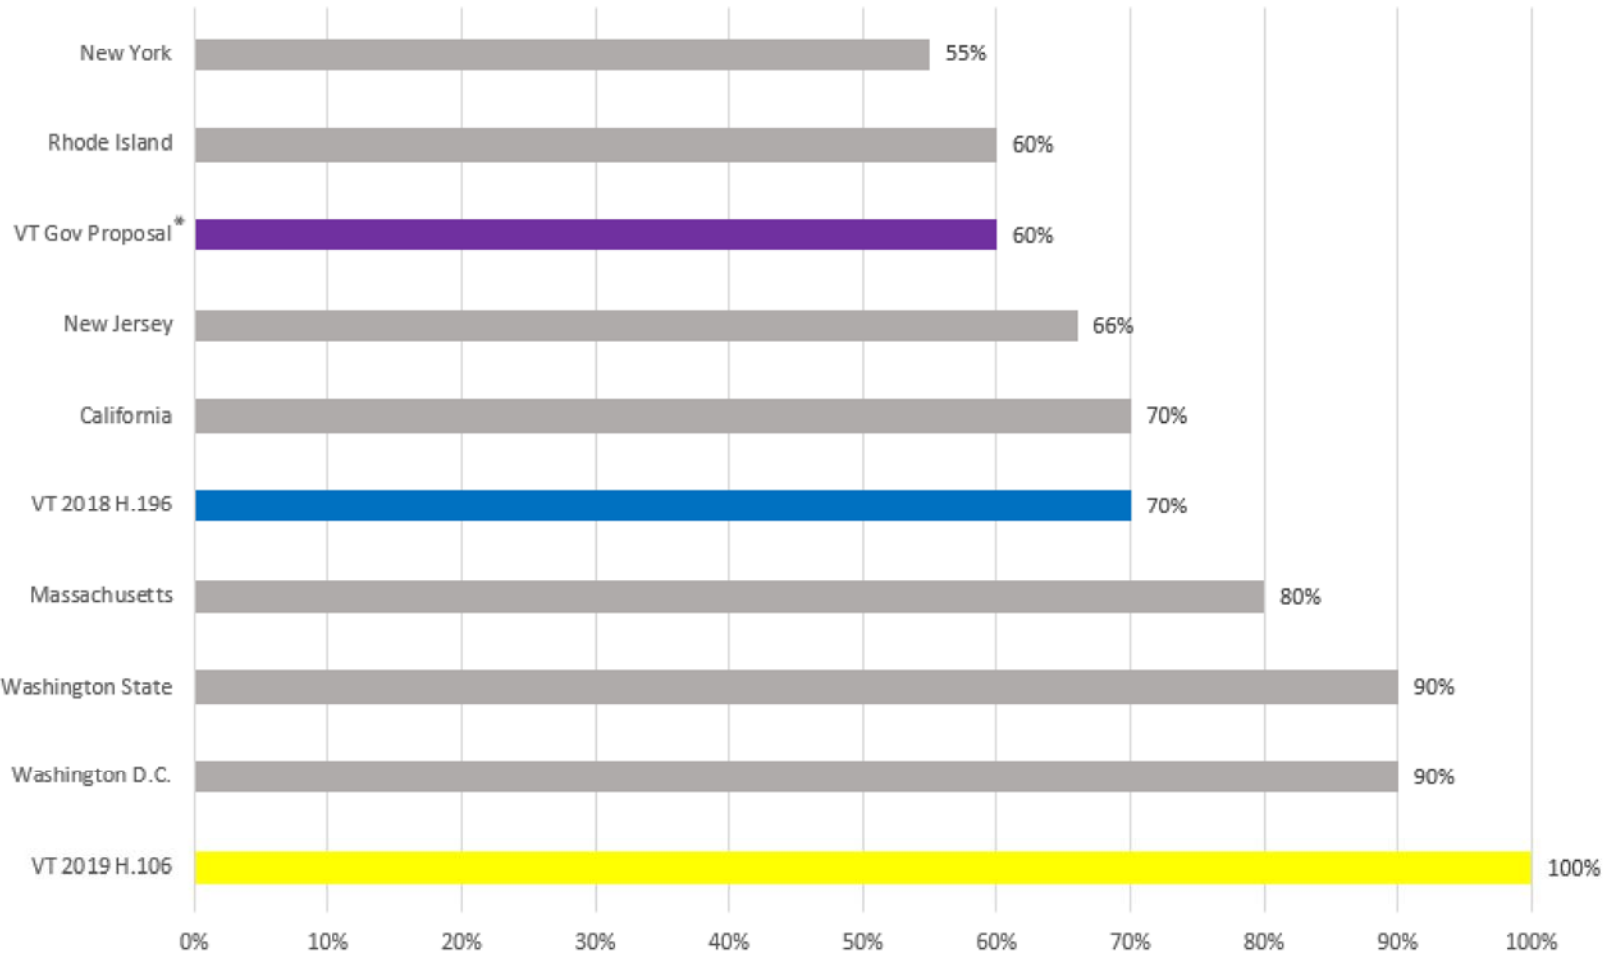

Max Wage Replacement Rate

February 5, 2019

*Exploration of "buying up" wage replacement rate, included in RFI