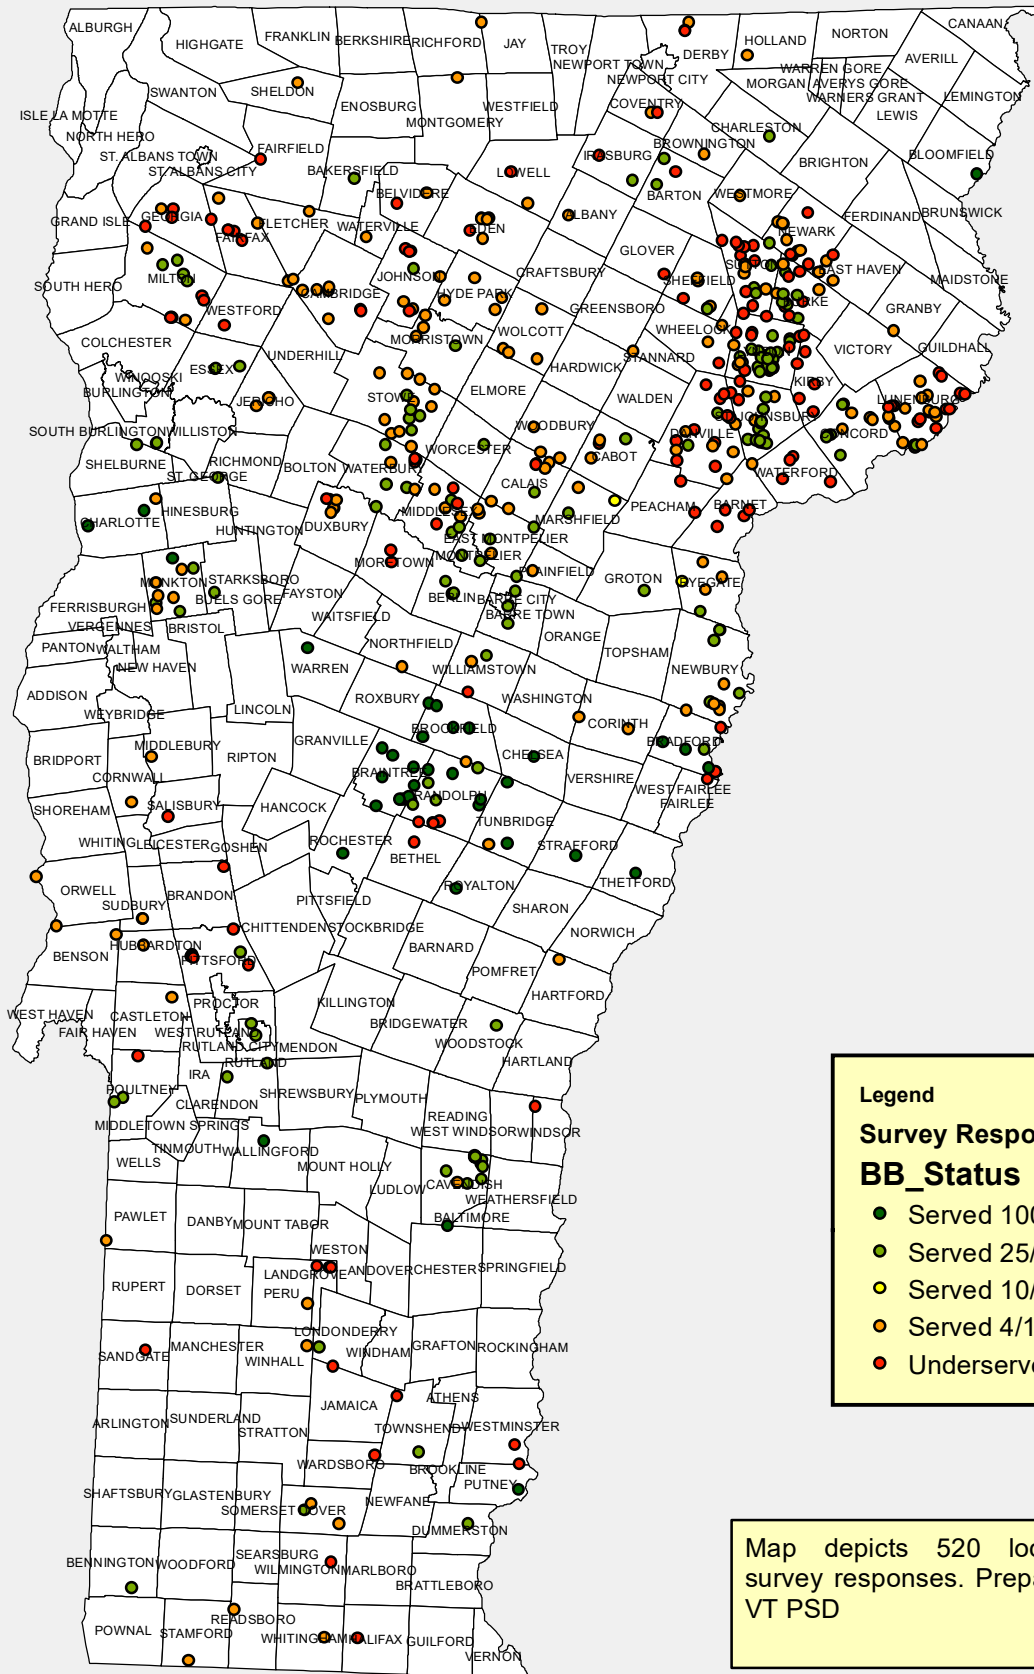

Responses to Broadband Survey - With K-12 Children at Home

Department of Public Service

May 12, 2020

Legend

Survey Responses - kids

BB_Status

- Served 100/100 (40)
- Served 25/3 (158)
- Served 10/1 (2)
- Served 4/1 (173)
- Underserved (147)

Map depicts 520 locations for survey responses. Prepared by the VT PSD