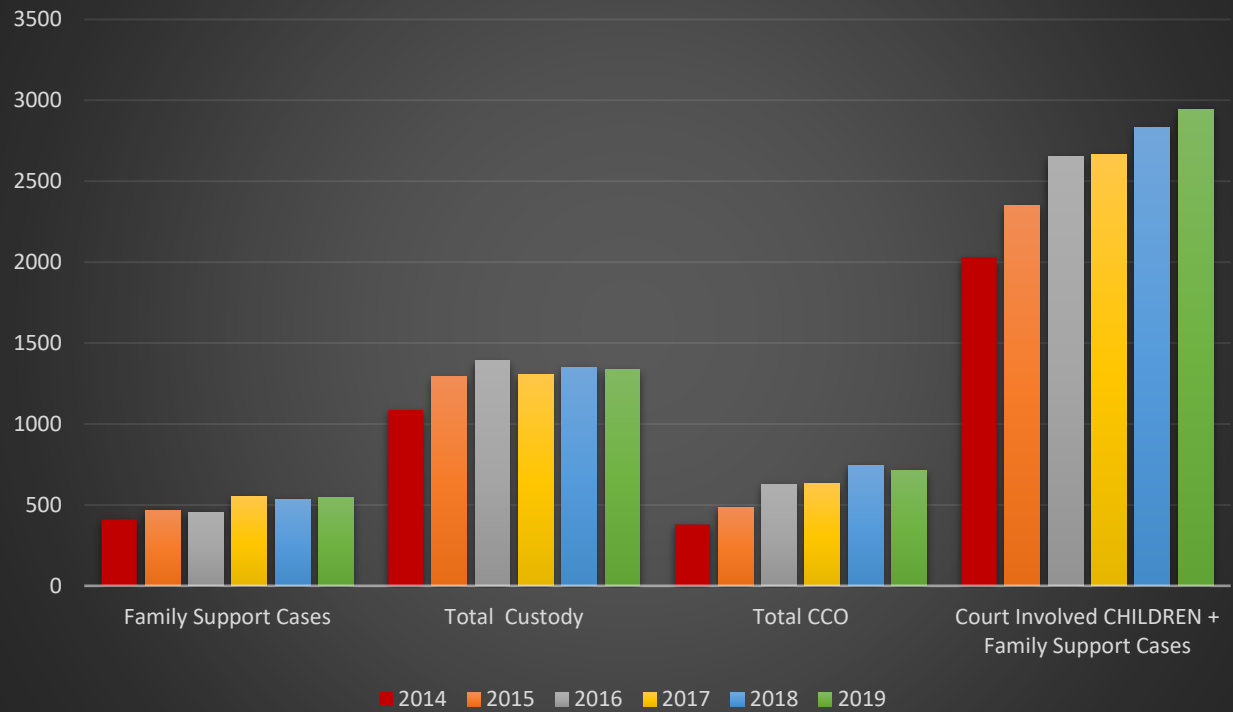

Family Services Caseload Trend Data

Caseload Trend Data	Family Support Cases	Total Custody	Total CCO	Court Involved CHILDREN + Family Support Cases
2014	411	1087	379	2029
2015	465	1291	485	2349
2016	455	1392	627	2652
2017	553	1303	631	2667
2018	536	1350	745	2830
2019	543	1337	713	2944