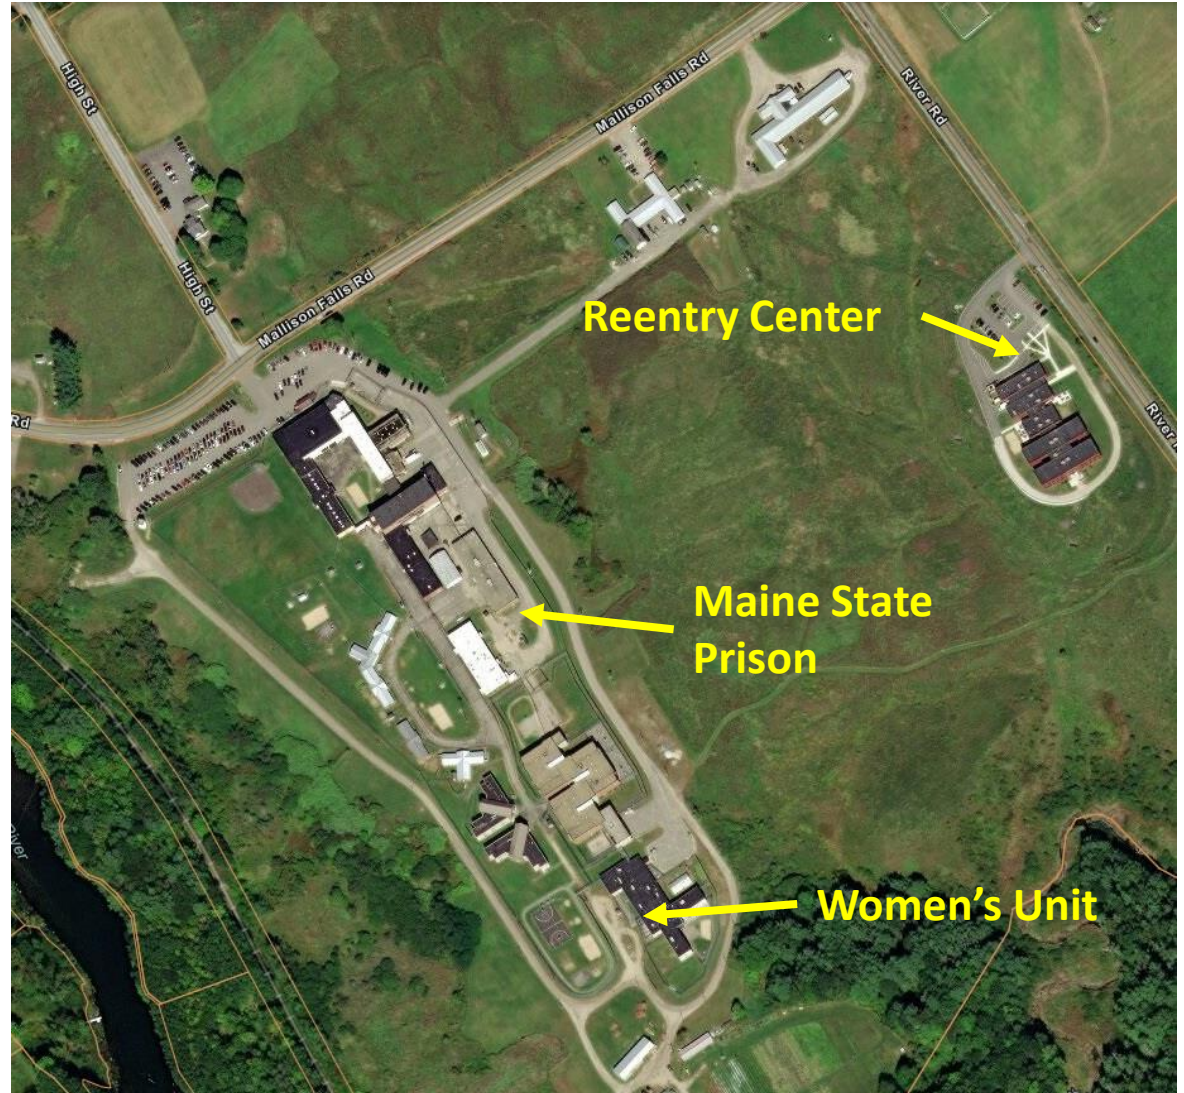

Maine and Michigan's Women's Correctional Facilities

For testimony to Joint Legislative Justice Oversight Committee
October 18th, 2019

Maine

Two Facilities Located in Windham, ME

25 Minute drive west from downtown Portland. 108-acre site.

Greater Portland population is about half a million.

Only state facilities for women.

Women's prison opened in 2002, Re-Entry Facility opened 2017.

Maine has a county detainee system and a total population just over twice that of Vermont.

Michigan

Women's Huron Valley Correctional Facility (WHV)

Located in Ypsilanti, MI

180-acre site. 45
Minute drive west from
downtown Detroit. 20
minutes from Ann
Arbor (pop. 121k)

Only state facilities for
women.