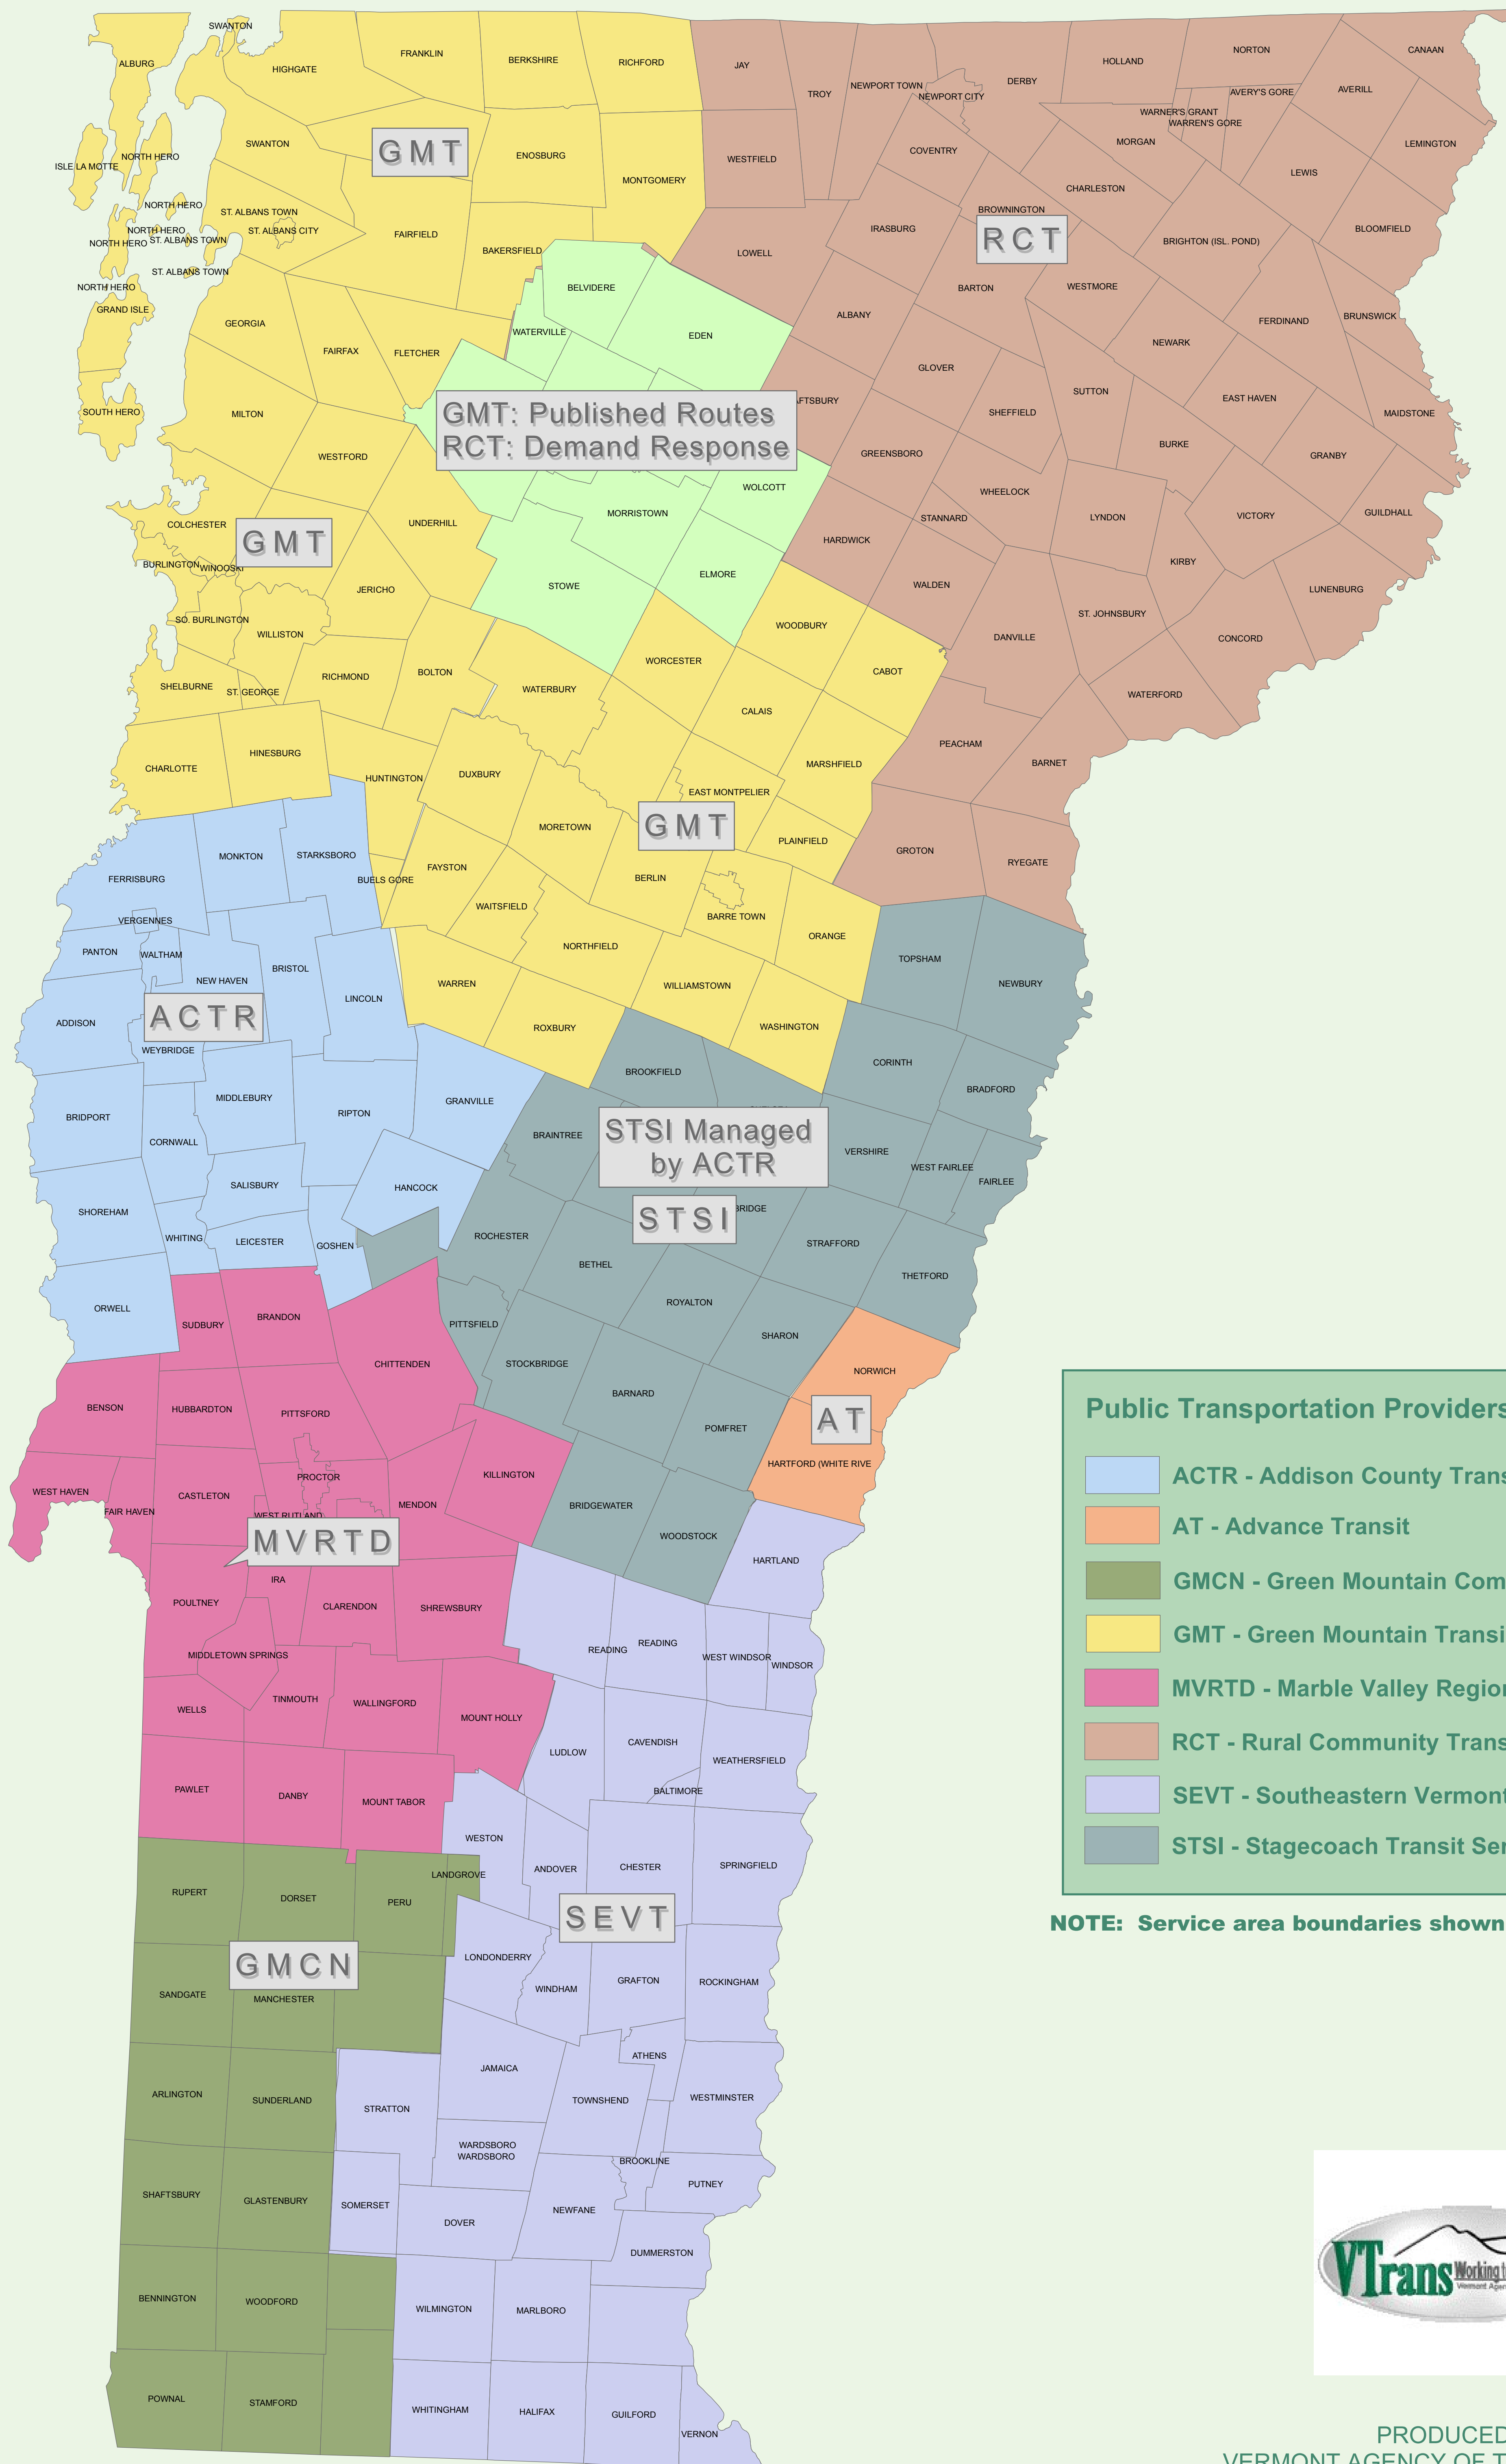

Vermont's Public Transportation Providers

Public Transportation Providers

-  ACTR - Addison County Transit Resources
-  AT - Advance Transit
-  GMCN - Green Mountain Community Network
-  GMT - Green Mountain Transit
-  MVRTD - Marble Valley Regional Transit District
-  RCT - Rural Community Transportation
-  SEVT - Southeastern Vermont Transit
-  STSI - Stagecoach Transit Services

NOTE: Service area boundaries shown for illustrative purposes only.

PRODUCED BY:
VERMONT AGENCY OF TRANSPORTATION
PPID DIVISION, SYSTEMS PLANNING UNIT
DECEMBER, 2016