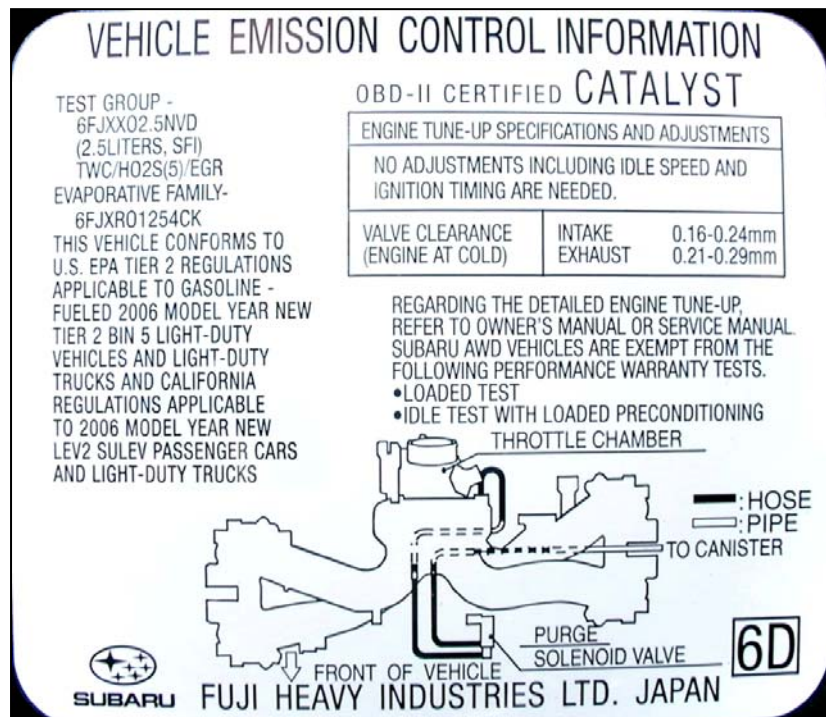

## How to Identify These Vehicles

First, based on model year, make and model, determine if the vehicle is included in the list on the following pages. If the vehicle is included on this list, then note the TEST GROUP code listed in the far right column. Next, check the vehicle's Vehicle Emission Control Information (VECI) label to determine if the vehicle conforms to California Regulations. The VECI label is located in the engine compartment, typically on the underside of the vehicle's hood. An example of an actual VECI label is shown. In this example, the statement confirming that the vehicle conforms to California Regulations is located in the left portion of the label. Next, identify the vehicle's engine TEST GROUP code also found on the VECI label. In this example, the engine TEST GROUP code (**6FJXX02.5NVD**) is located in the upper left