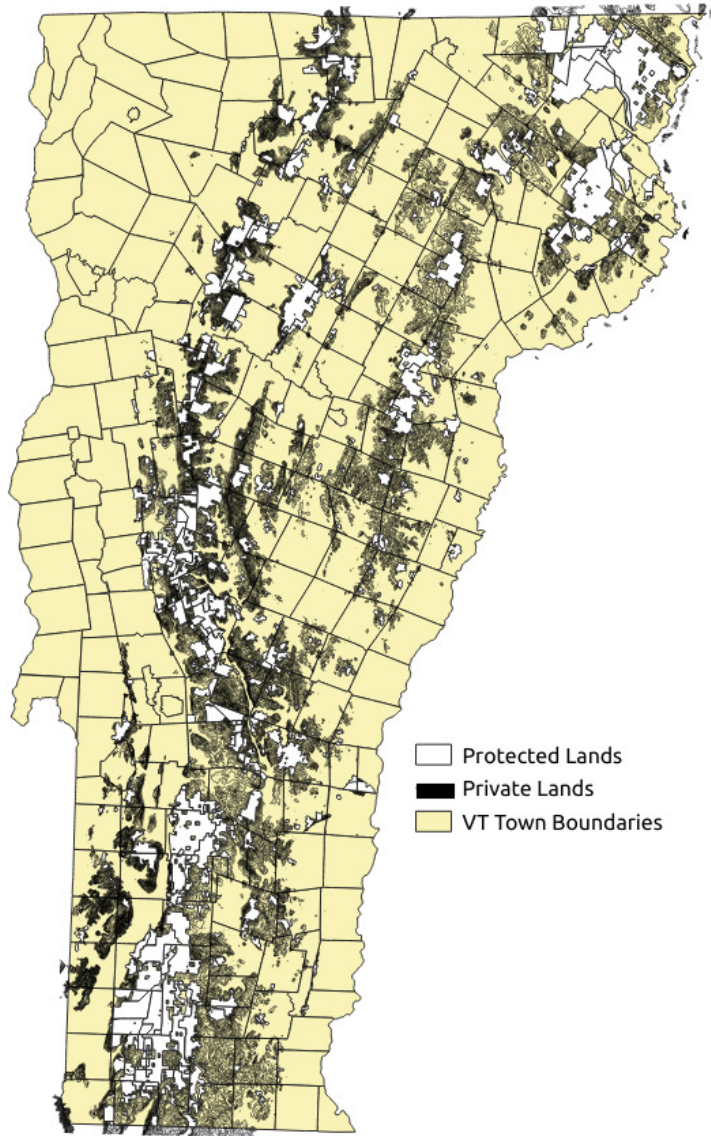

Protected lands 1,500 ft and above

- Protected Lands
- Private Lands
- VT Town Boundaries

Created by: F. Seawright, Windham, VT
Using Data from <https://geodata.vermont.gov/>
And QGIS Open Source GIS application
January 19, 2020