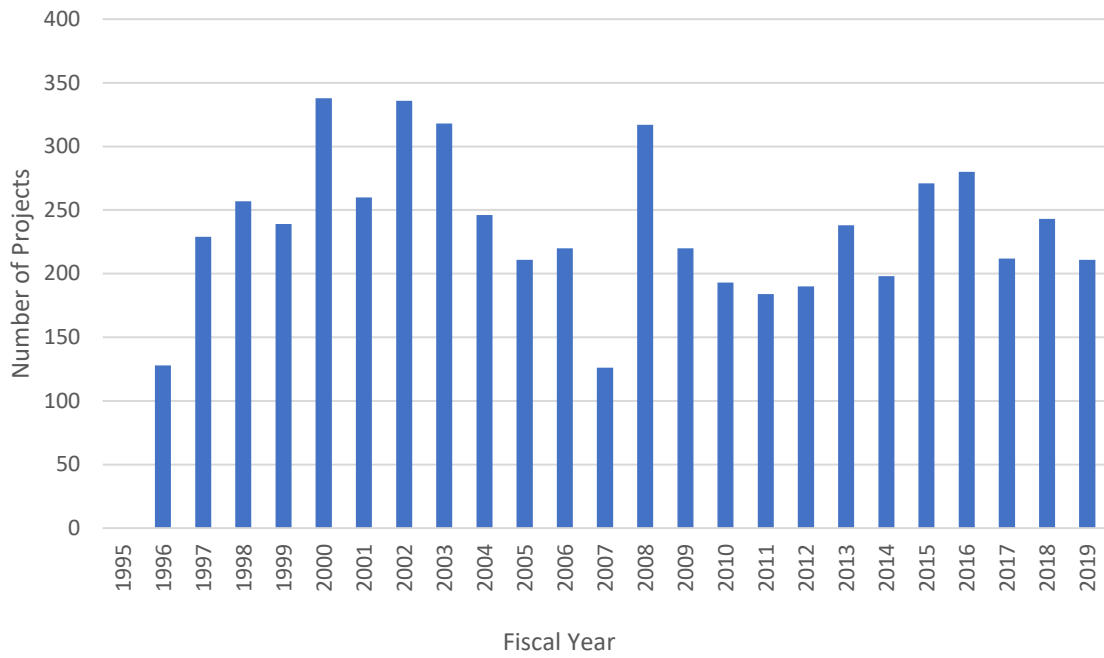

Projects with Habitat Issues

Total Acres of Habitat by Year

Acres Protected Habitat 1995 - 2019

Number of Projects By Permit Type and Resource