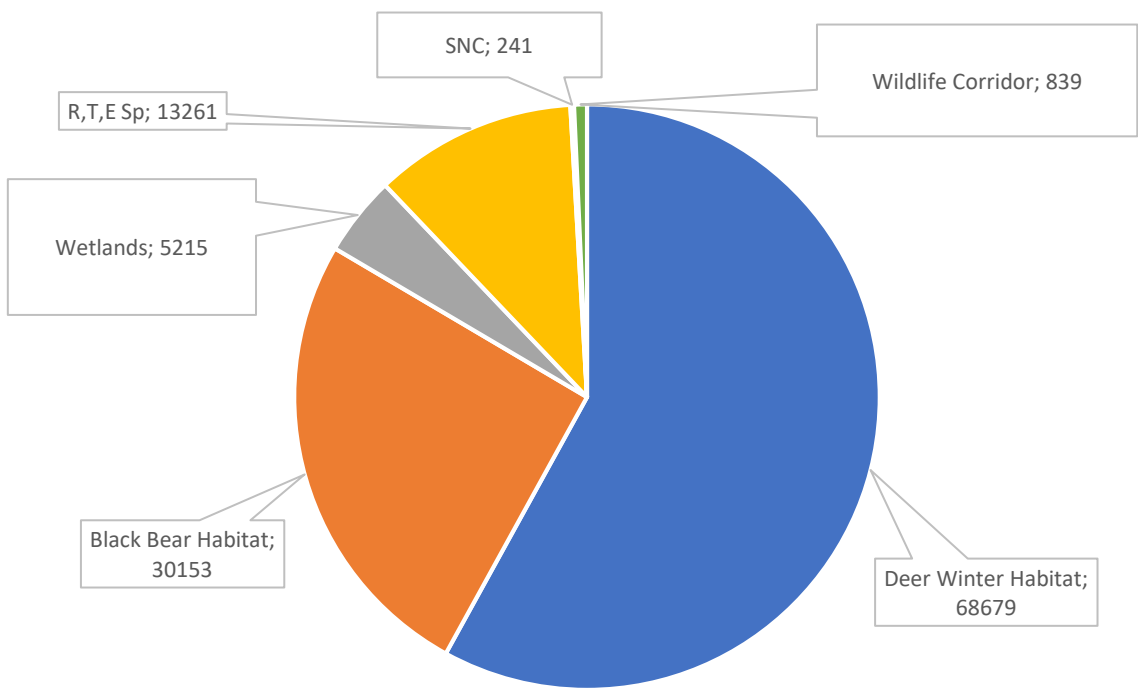

Projects with Habitat Issues

Total Acres of Habitat by Year

Acres Protected Habitat 1995 - 2019

Number of Projects By Permit Type and Resource