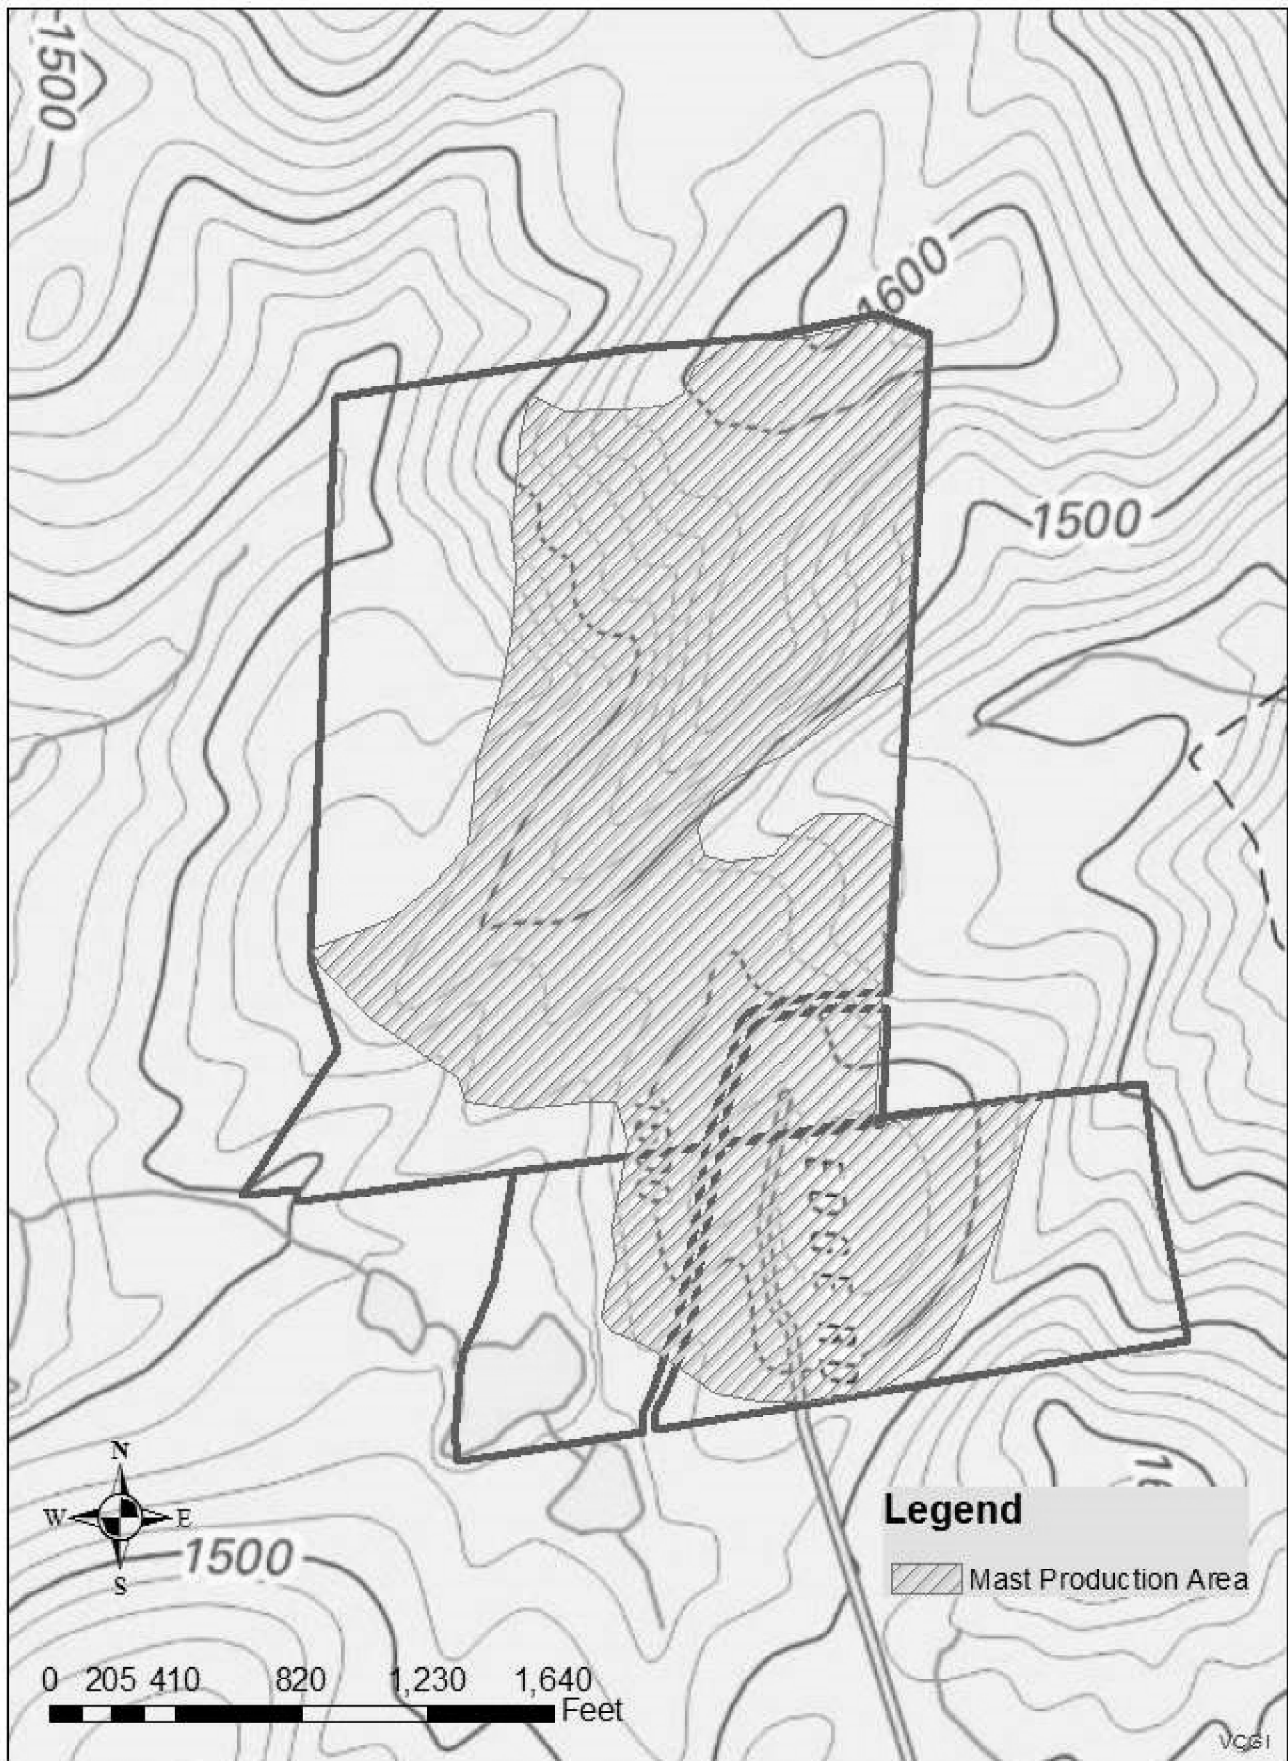

# Mast Production Area (99 acres) Good Ridge Parcel Grafton and Athens Vermont

Considered a "Mast Production Area" containing a mix of beech, red oak and black cherry trees.  
Mapped on 7-31-2016 and 6-27-2016 by A. Toepfer and VT Fish and Wildlife Dept. biologists.