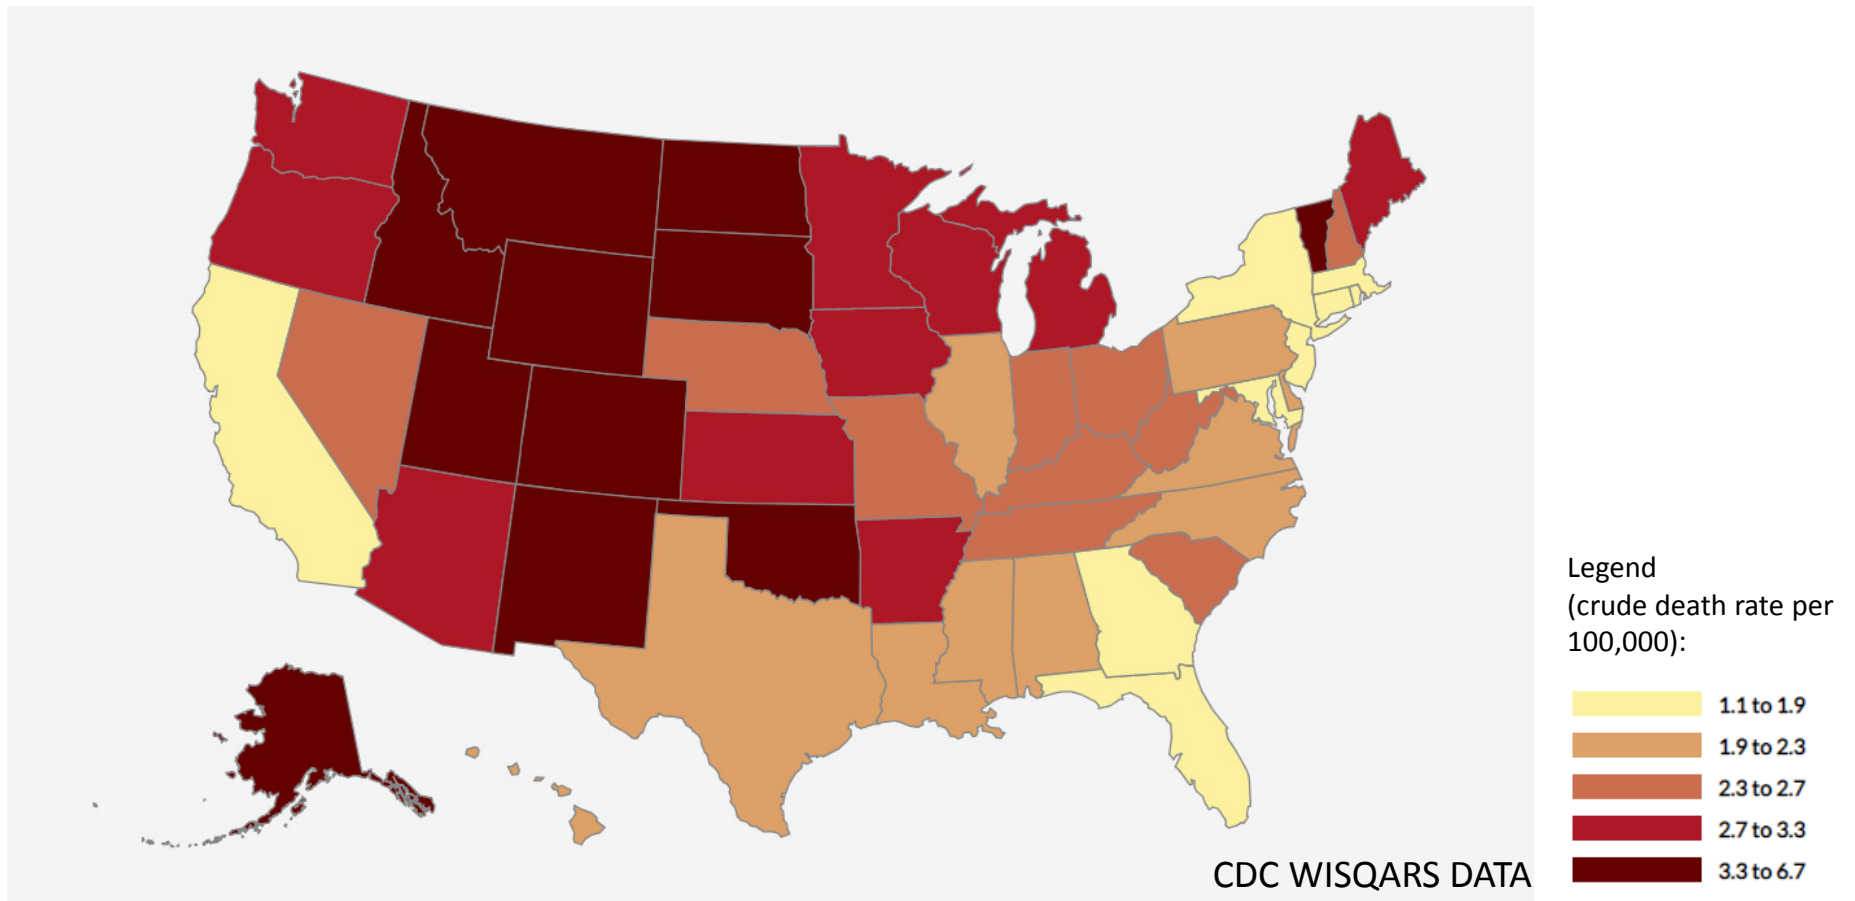

2008-2017 OVERALL SUICIDE RATE FOR YOUTH ≤ 18 YEARS OF AGE

2008-2017 OVERALL SUICIDE RATE FOR ALL AGES

Legend
(crude death rate per
100,000):