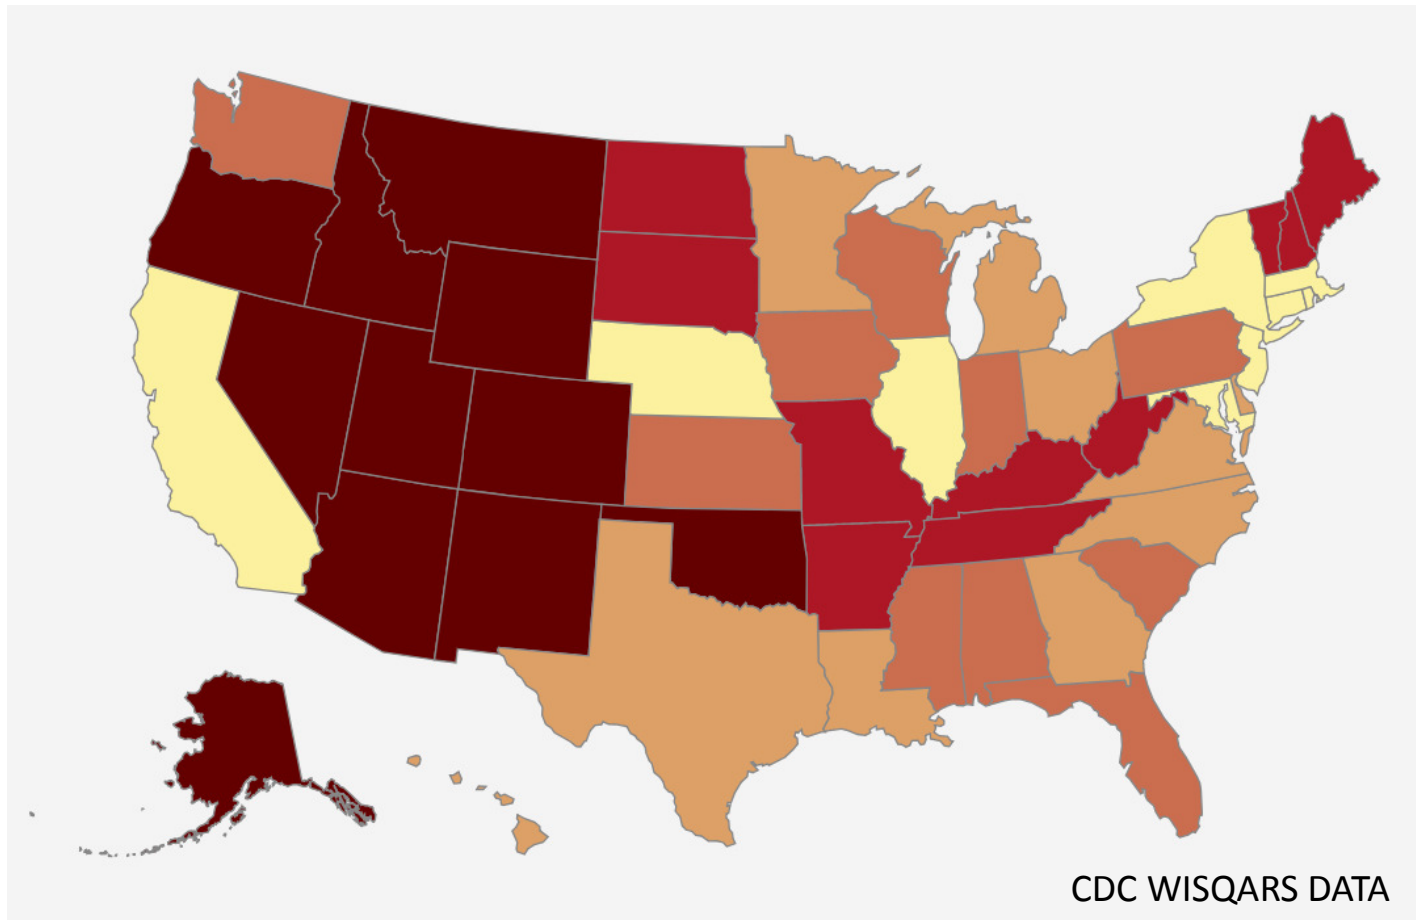

2008-2017 OVERALL SUICIDE RATE FOR YOUTH ≤ 18 YEARS OF AGE

2008-2017 OVERALL SUICIDE RATE FOR ALL AGES

Legend
(crude death rate per
100,000):