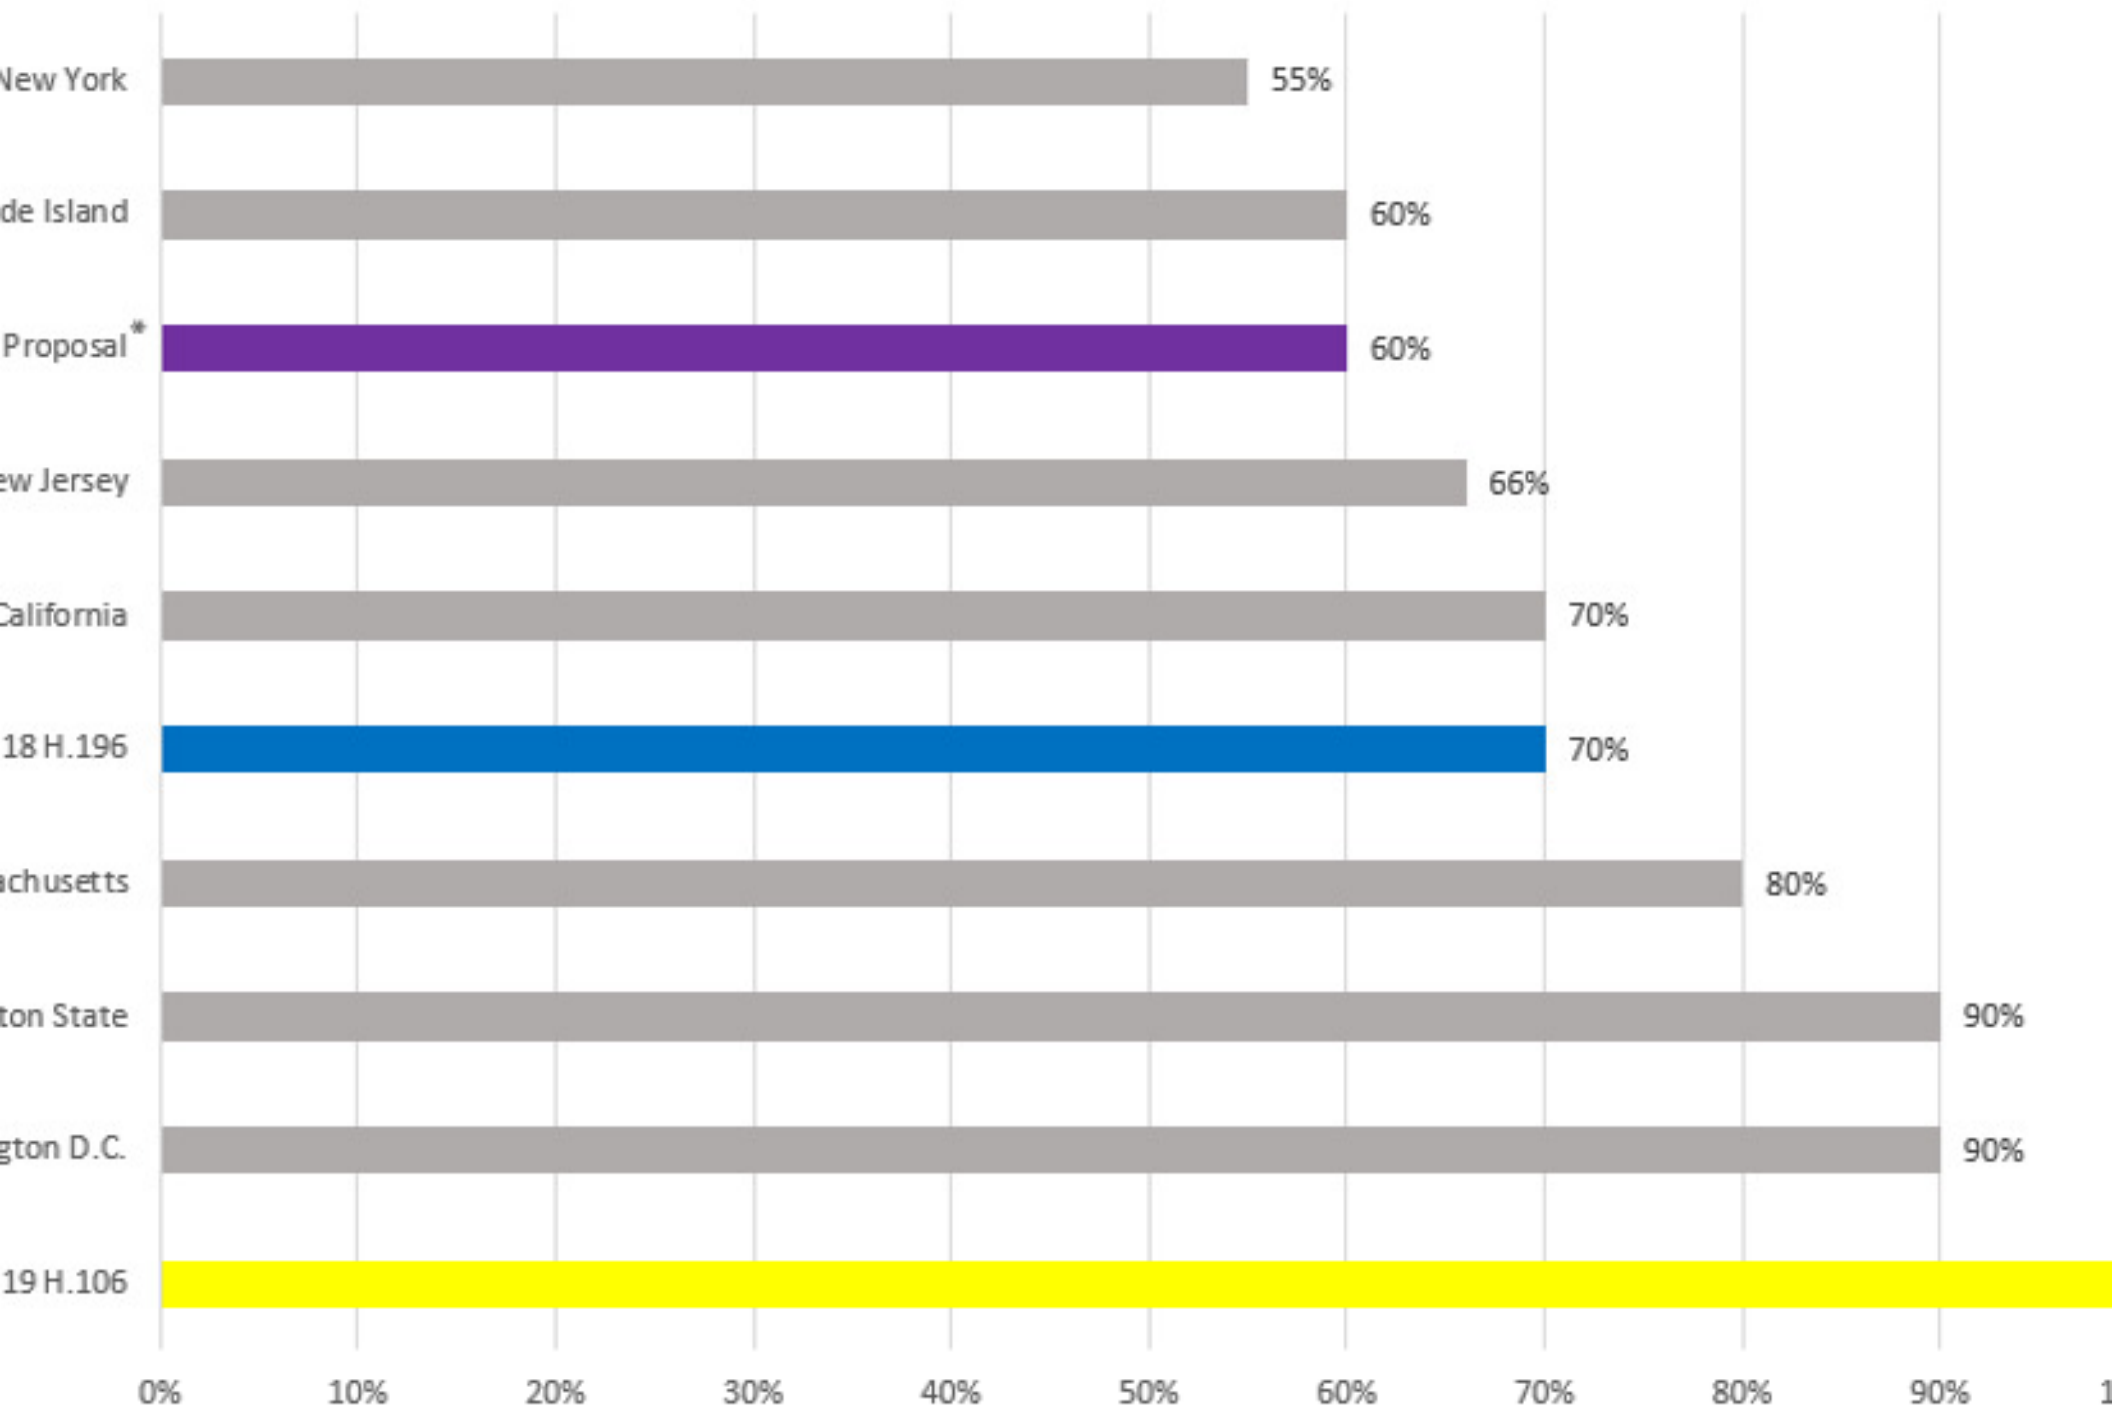

Max Wage Replacement Rate

February 5, 2019

*Exploration of "buying up" wage replacement rate, included in RFI