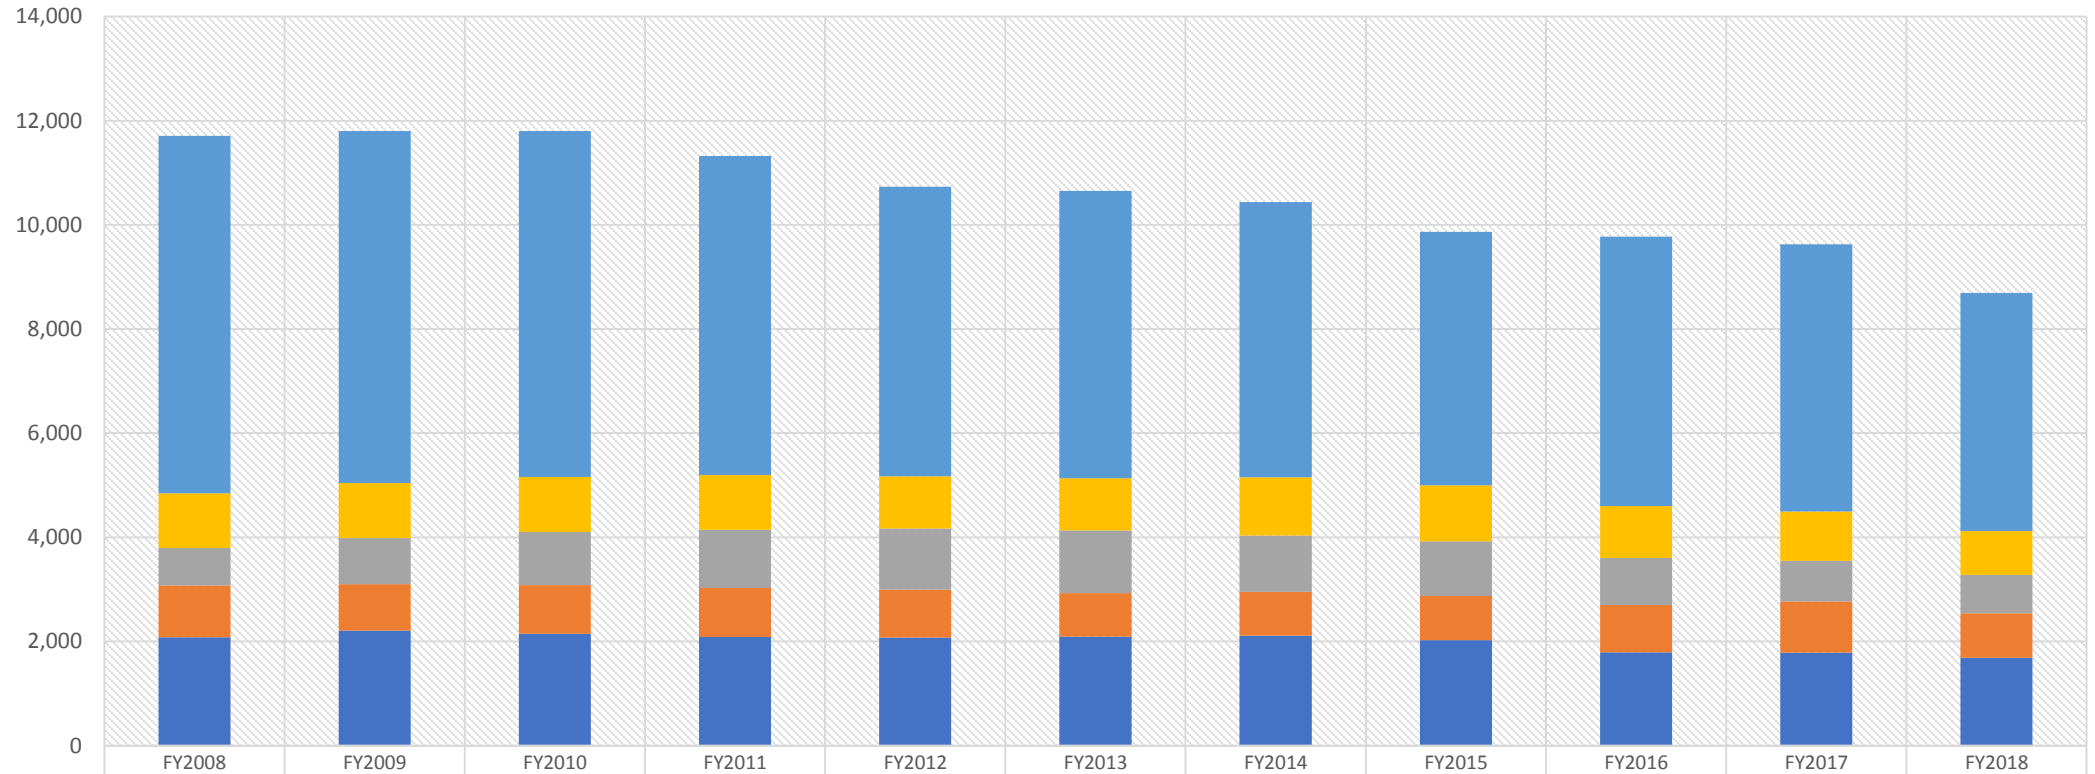

Legal Status Trends June 30th Counts

■ Probation	6,863	6,757	6,646	6,123	5,561	5,519	5,285	4,869	5,174	5,133	4,570
■ Parole	1,049	1,059	1,053	1,050	999	1,004	1,117	1,072	994	947	840
■ Intermediate Sanctions	718	885	1,025	1,122	1,174	1,202	1,081	1,052	901	782	736
■ Reentry	996	890	929	941	922	834	845	850	913	983	855
■ Incarceration	2,082	2,212	2,152	2,086	2,075	2,096	2,111	2,026	1,791	1,784	1,690

■ Incarceration
 ■ Reentry
 ■ Intermediate Sanctions
 ■ Parole
 ■ Probation