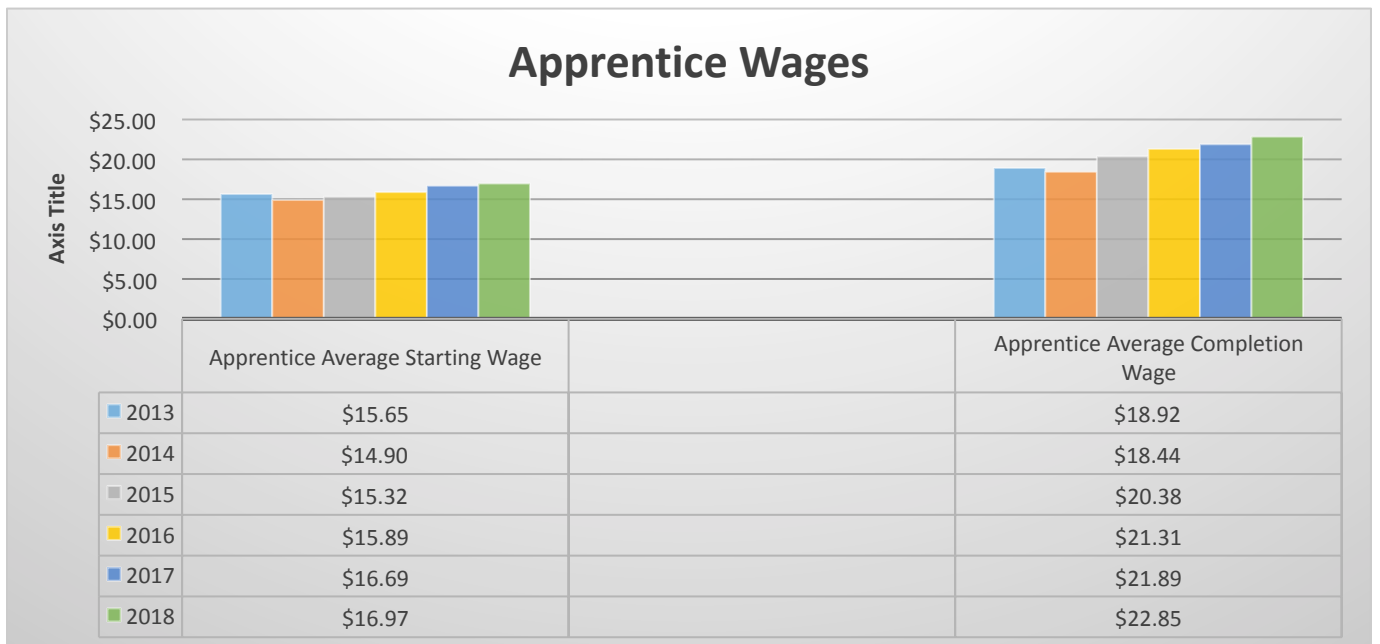

Vermont Registered Apprenticeship Program

2013 - 2018

Wage data varies based on apprentice occupation. Low range for Child Care Apprentice: \$10.50/hour starting wage to \$15.00/hour completion wage. High range for Line Maintainer Apprentice: \$32.00/hour starting wage to \$41.83/hour completion wage.