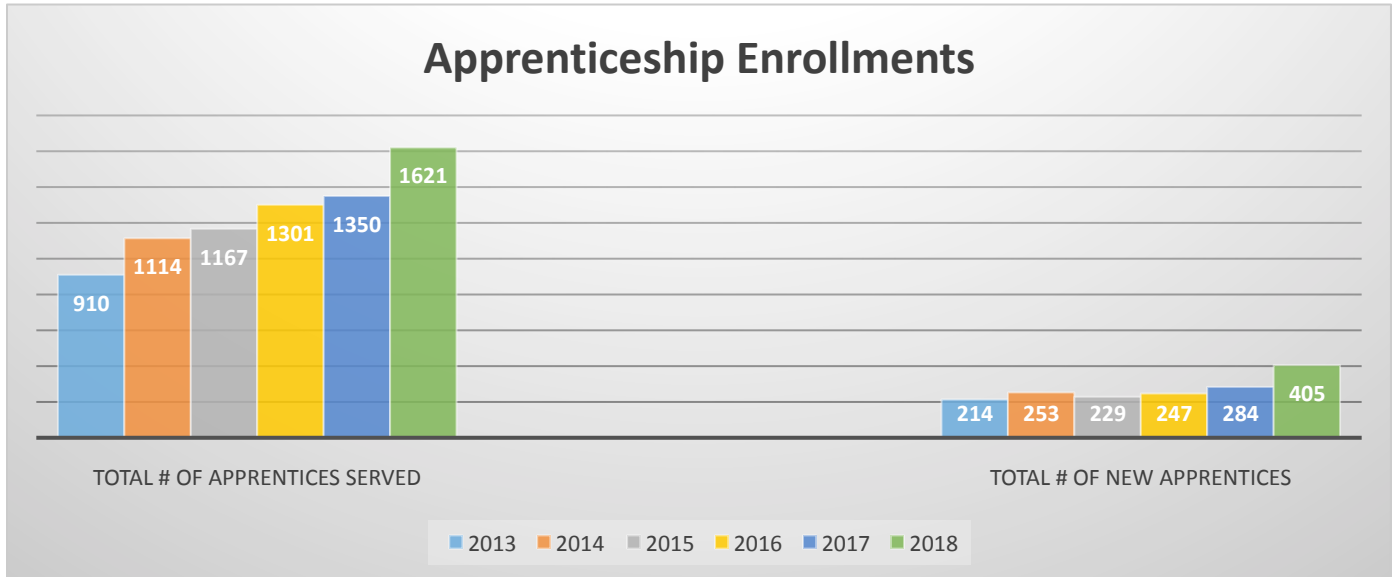

Vermont Registered Apprenticeship Program

2013 - 2018

Wage data varies based on apprentice occupation. Low range for Child Care Apprentice: \$10.50/hour starting wage to \$15.00/hour completion wage. High range for Line Maintainer Apprentice: \$32.00/hour starting wage to \$41.83/hour completion wage.