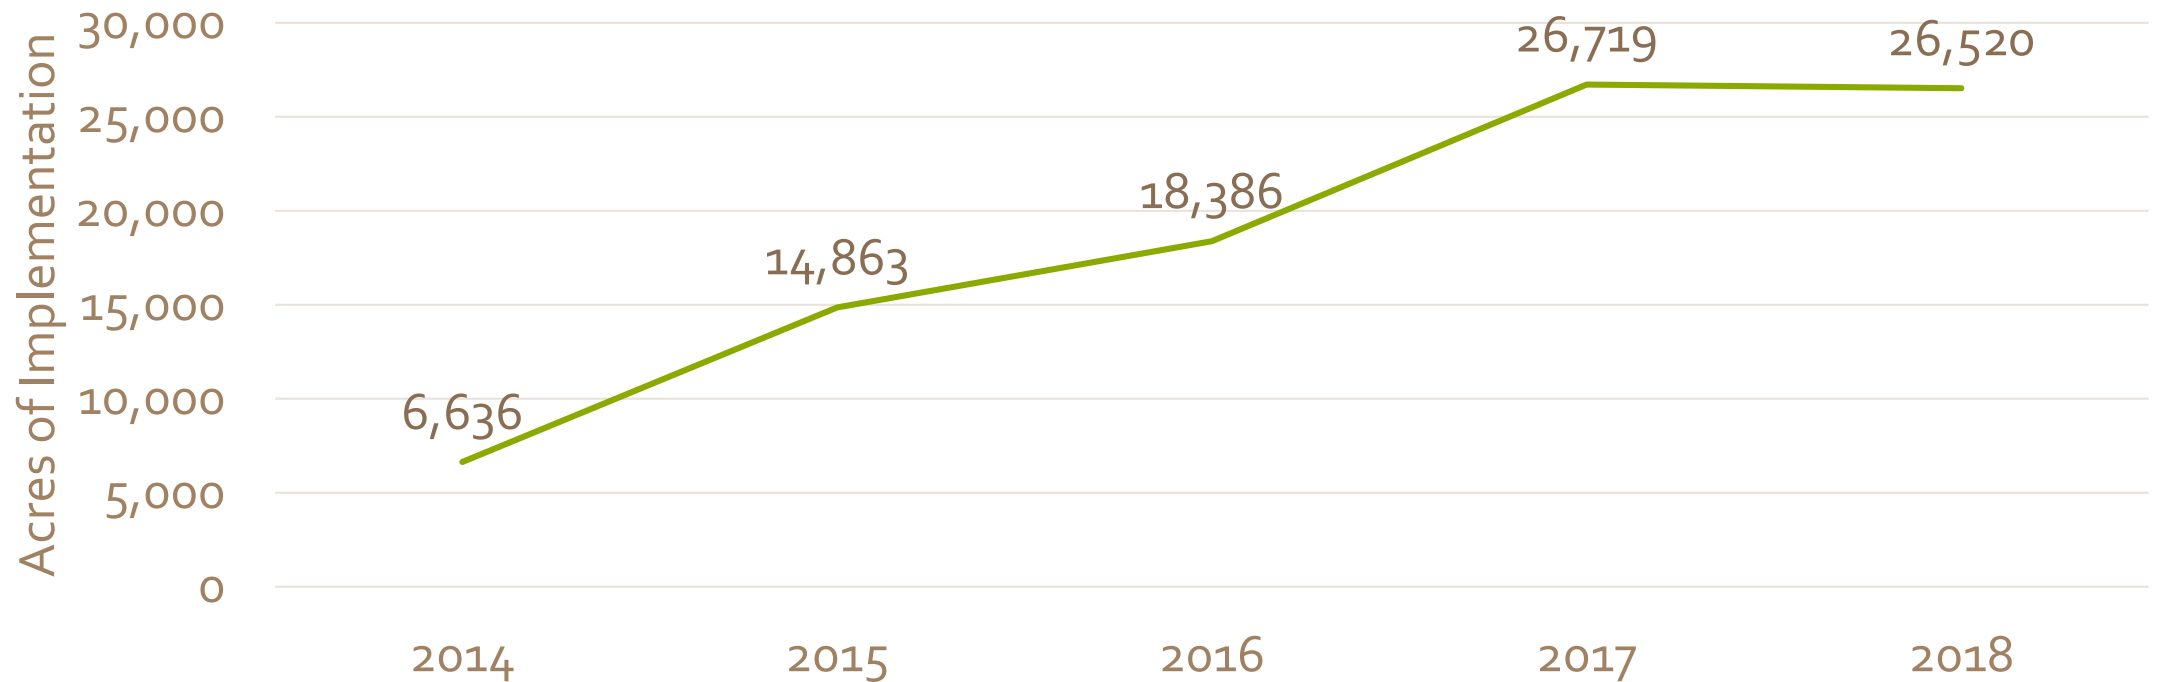

Act 168(2018):
Future of Farming
Practices Report

Conservation Crop Rotation

Reduced & No-Till Implementation

Cover Crop

*82,000 acres corn planted

Manure Injection

UVM Extension Lake Carmi Data