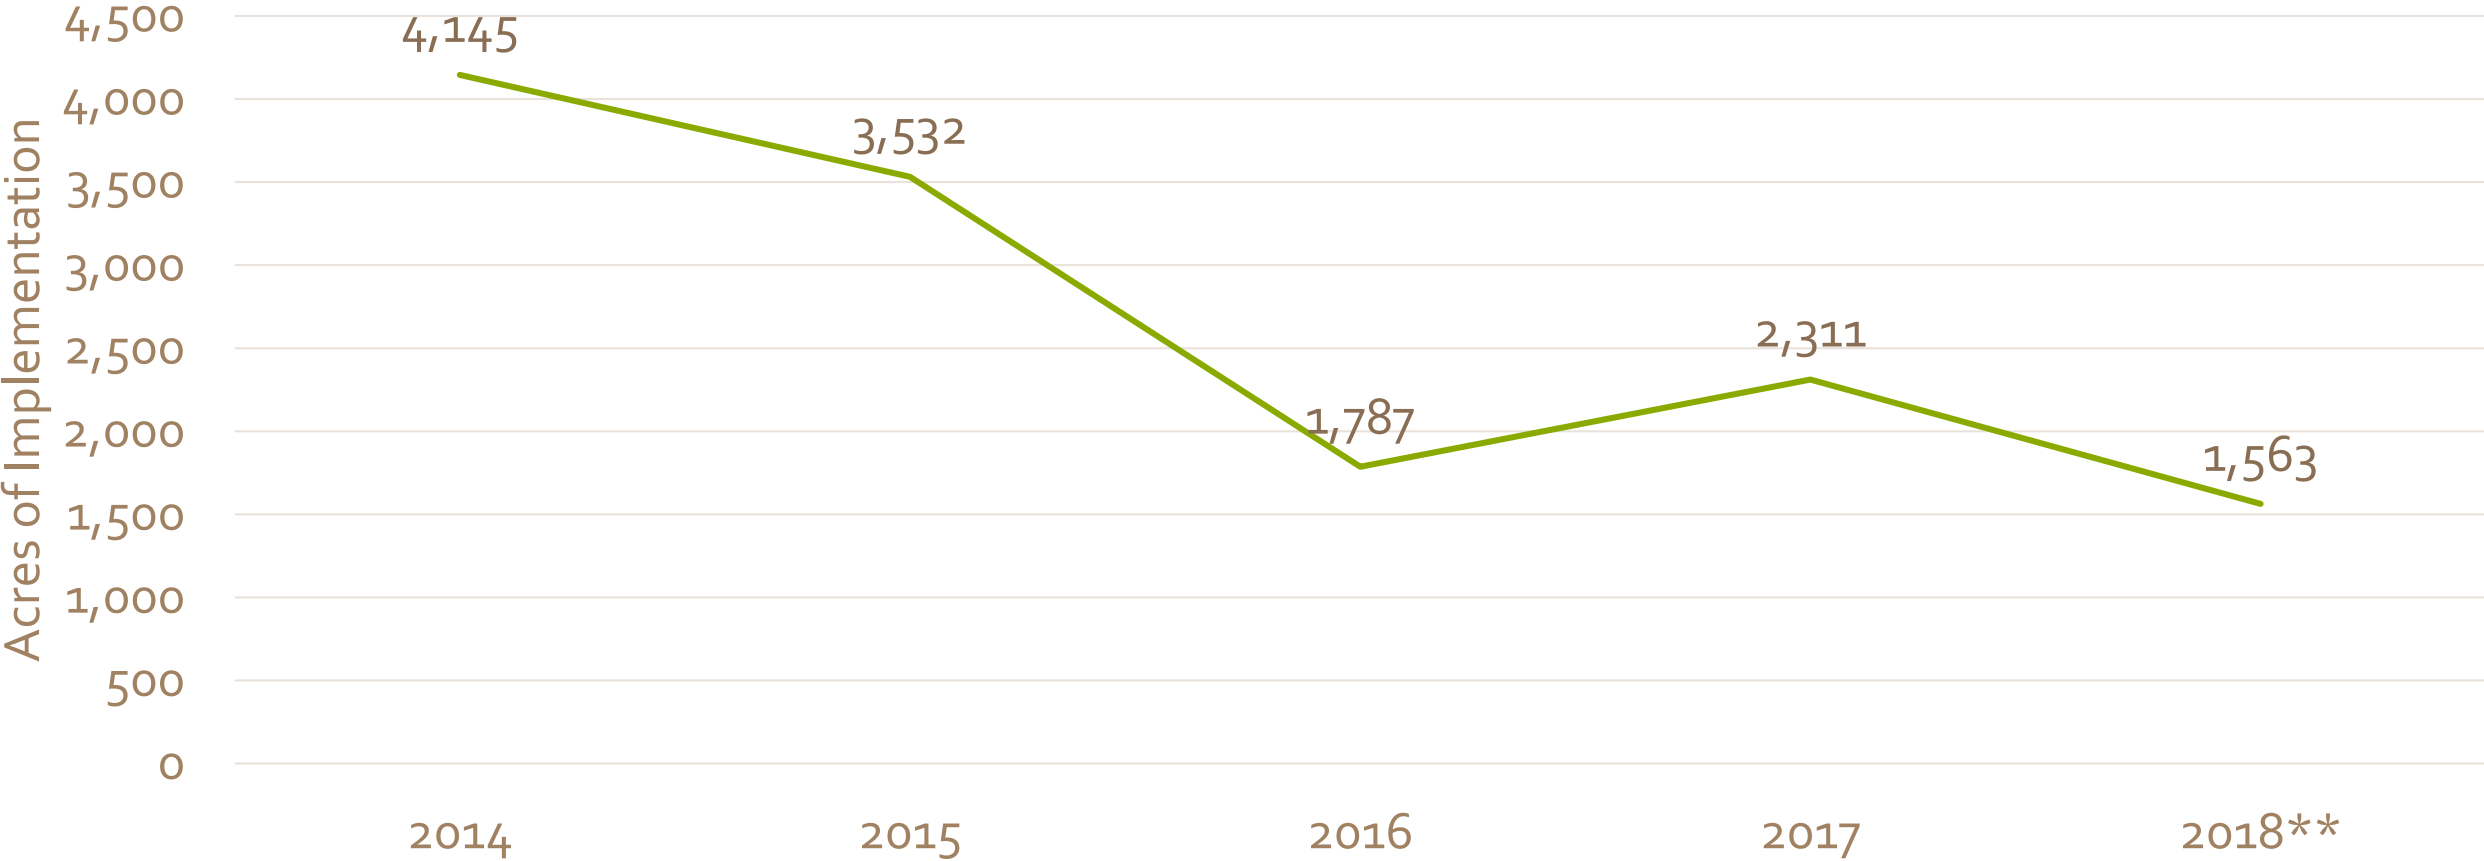

Act 168(2018):
Future of Farming
Practices Report

Conservation Crop Rotation

Reduced & No-Till Implementation

Cover Crop

*82,000 acres corn planted

Manure Injection

UVM Extension Lake Carmi Data