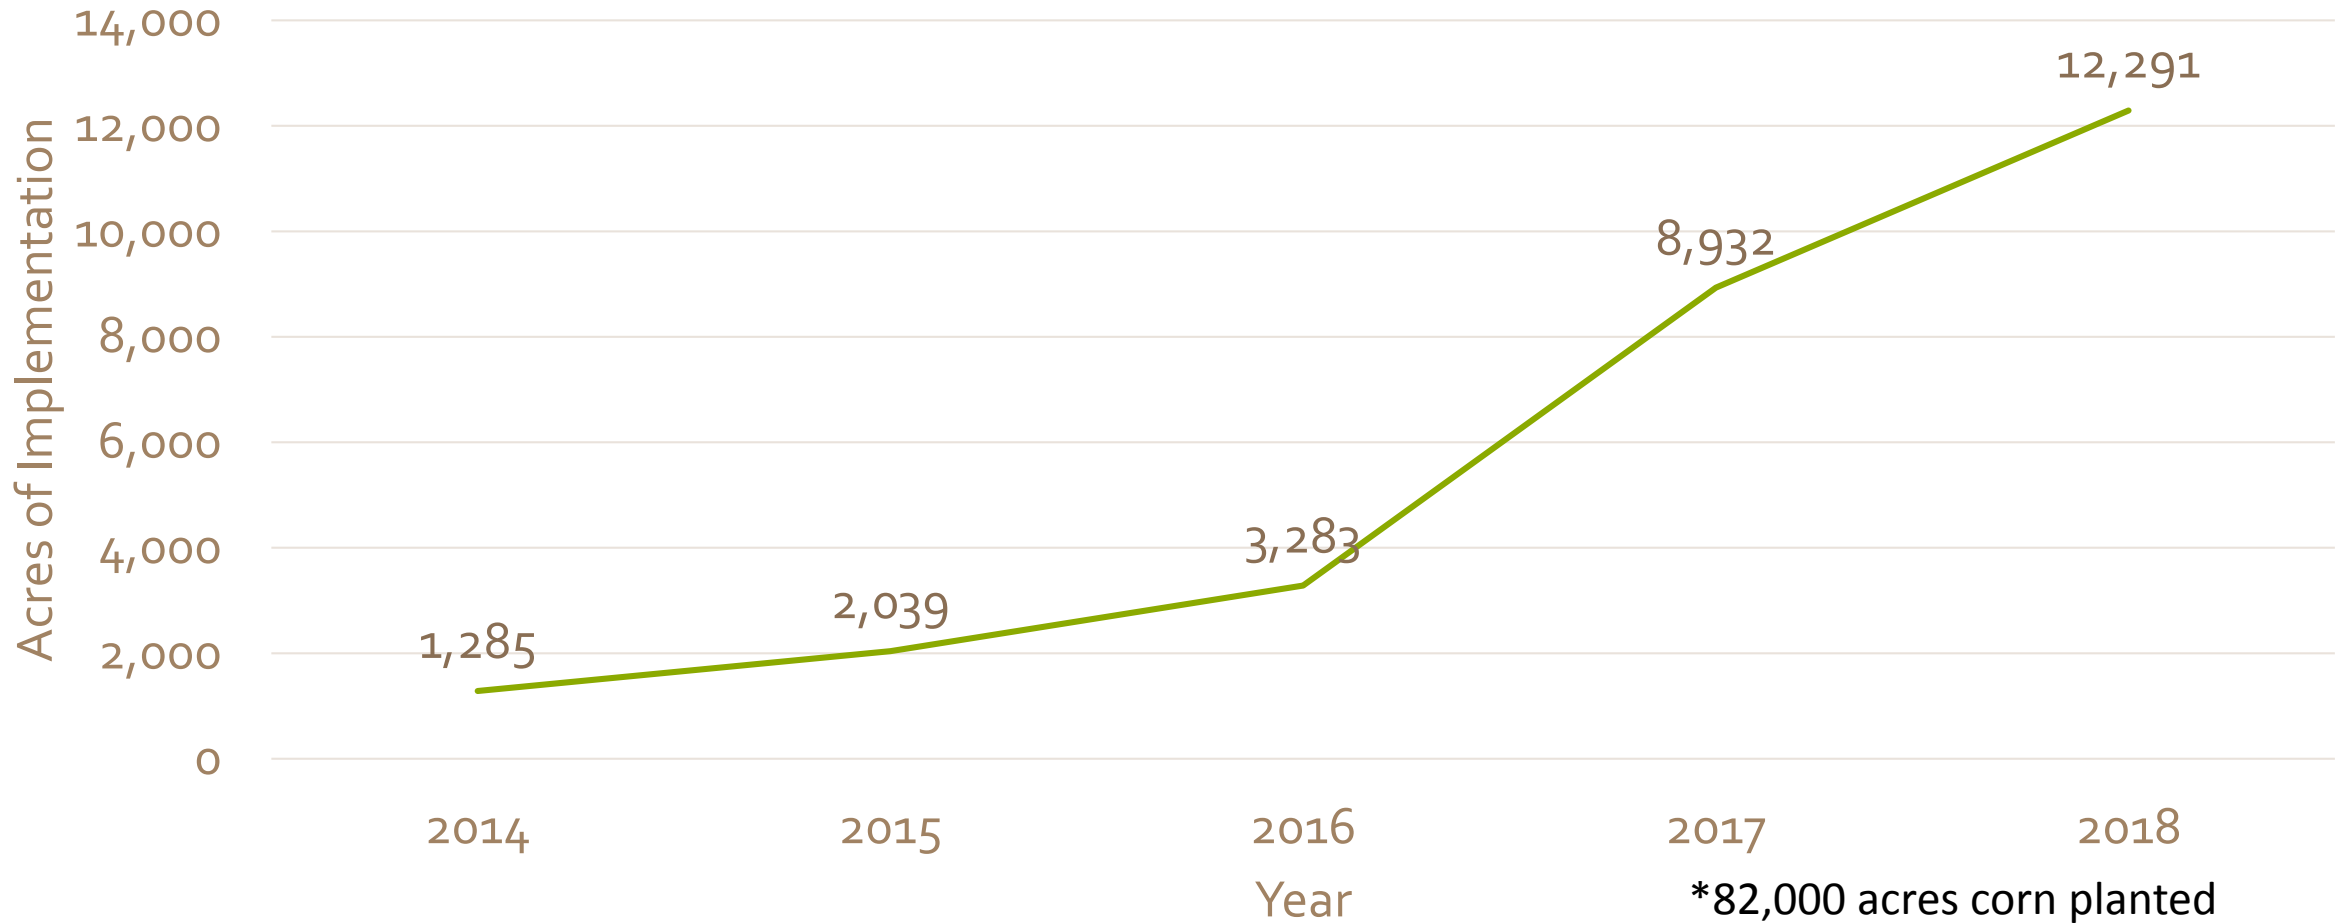

Act 168(2018):
Future of Farming
Practices Report

Conservation Crop Rotation

Reduced & No-Till Implementation

Cover Crop

*82,000 acres corn planted

Manure Injection

UVM Extension Lake Carmi Data