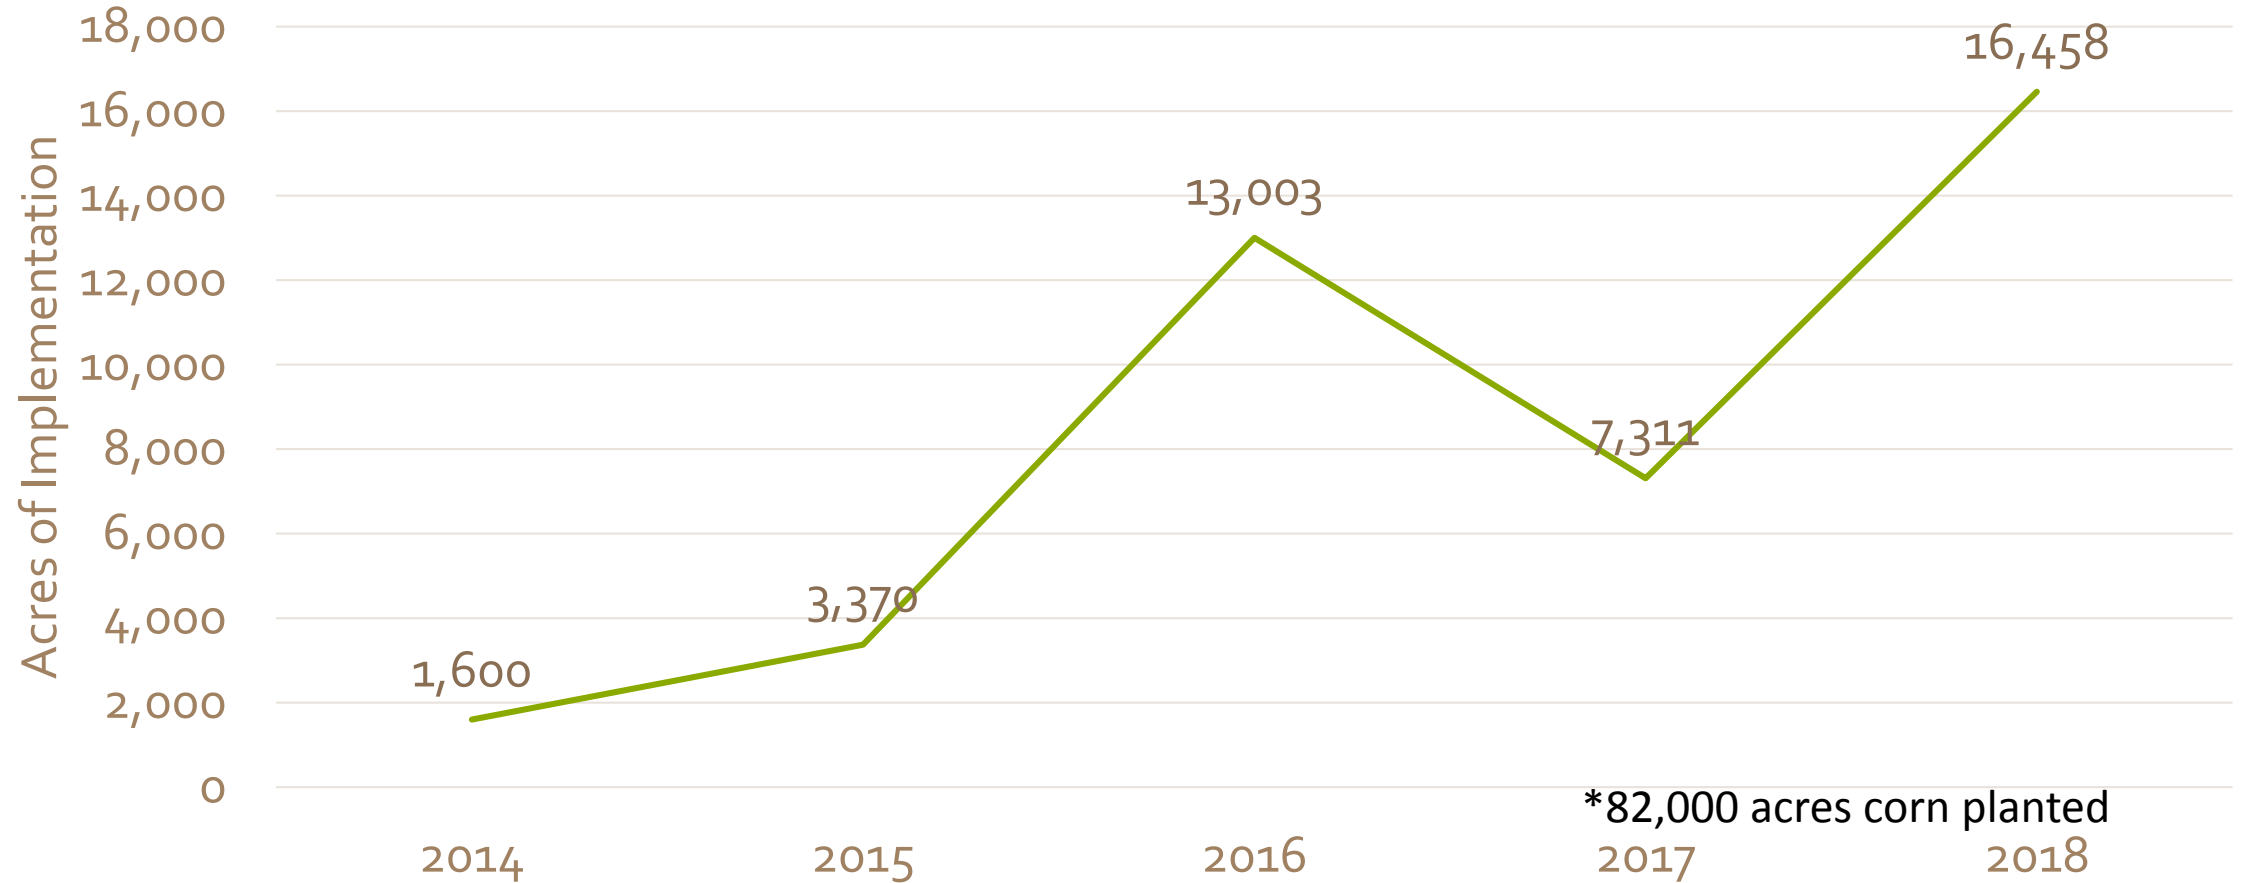

Act 168(2018):
Future of Farming
Practices Report

Conservation Crop Rotation

Reduced & No-Till Implementation

Cover Crop

*82,000 acres corn planted

Manure Injection

UVM Extension Lake Carmi Data