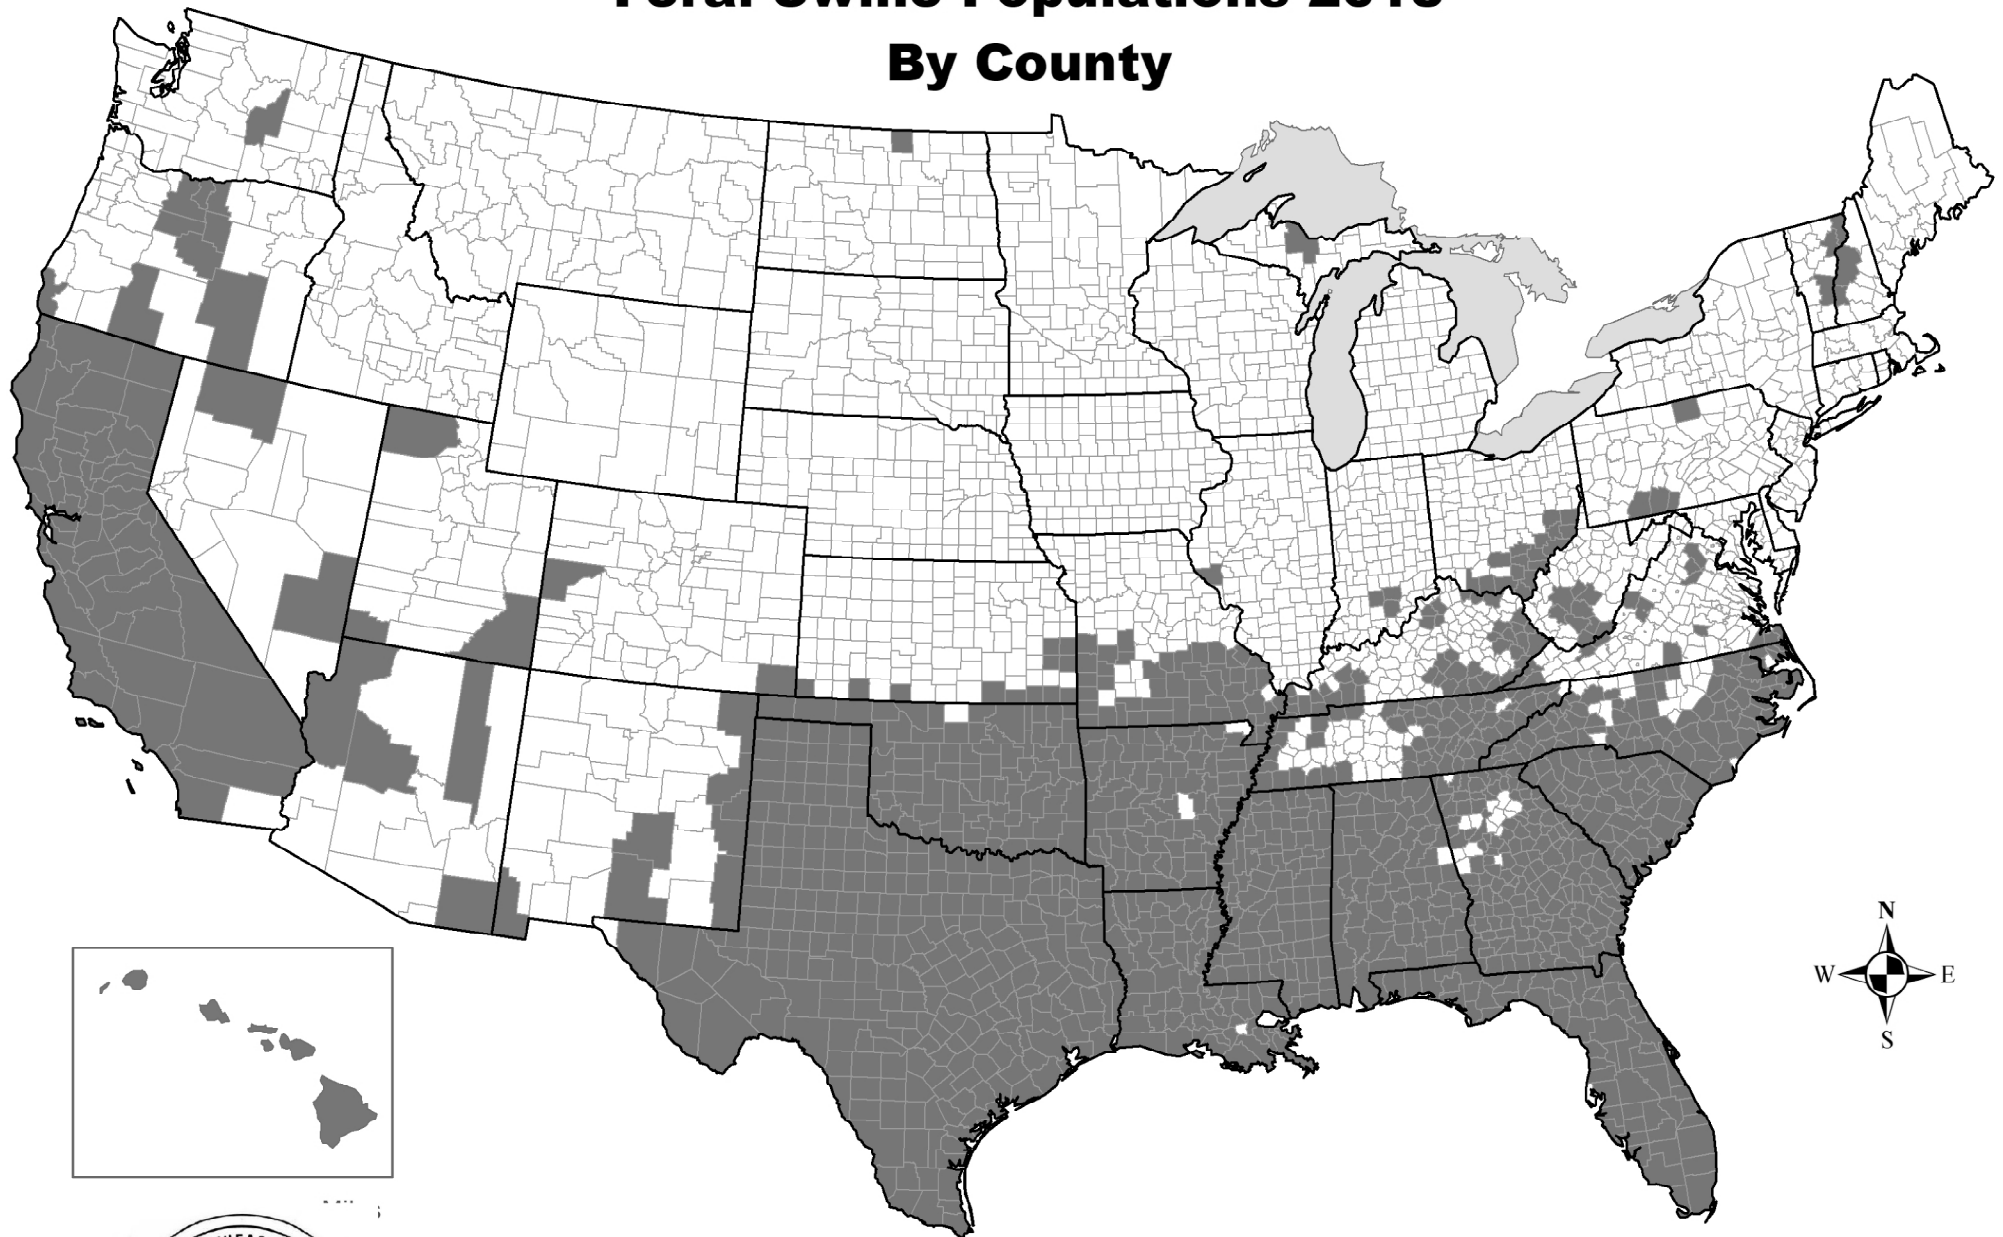

Feral Swine Populations 2018

By County

Legend

 Counties 2018

Lat Updated 2/2/2018
USDA-APHS