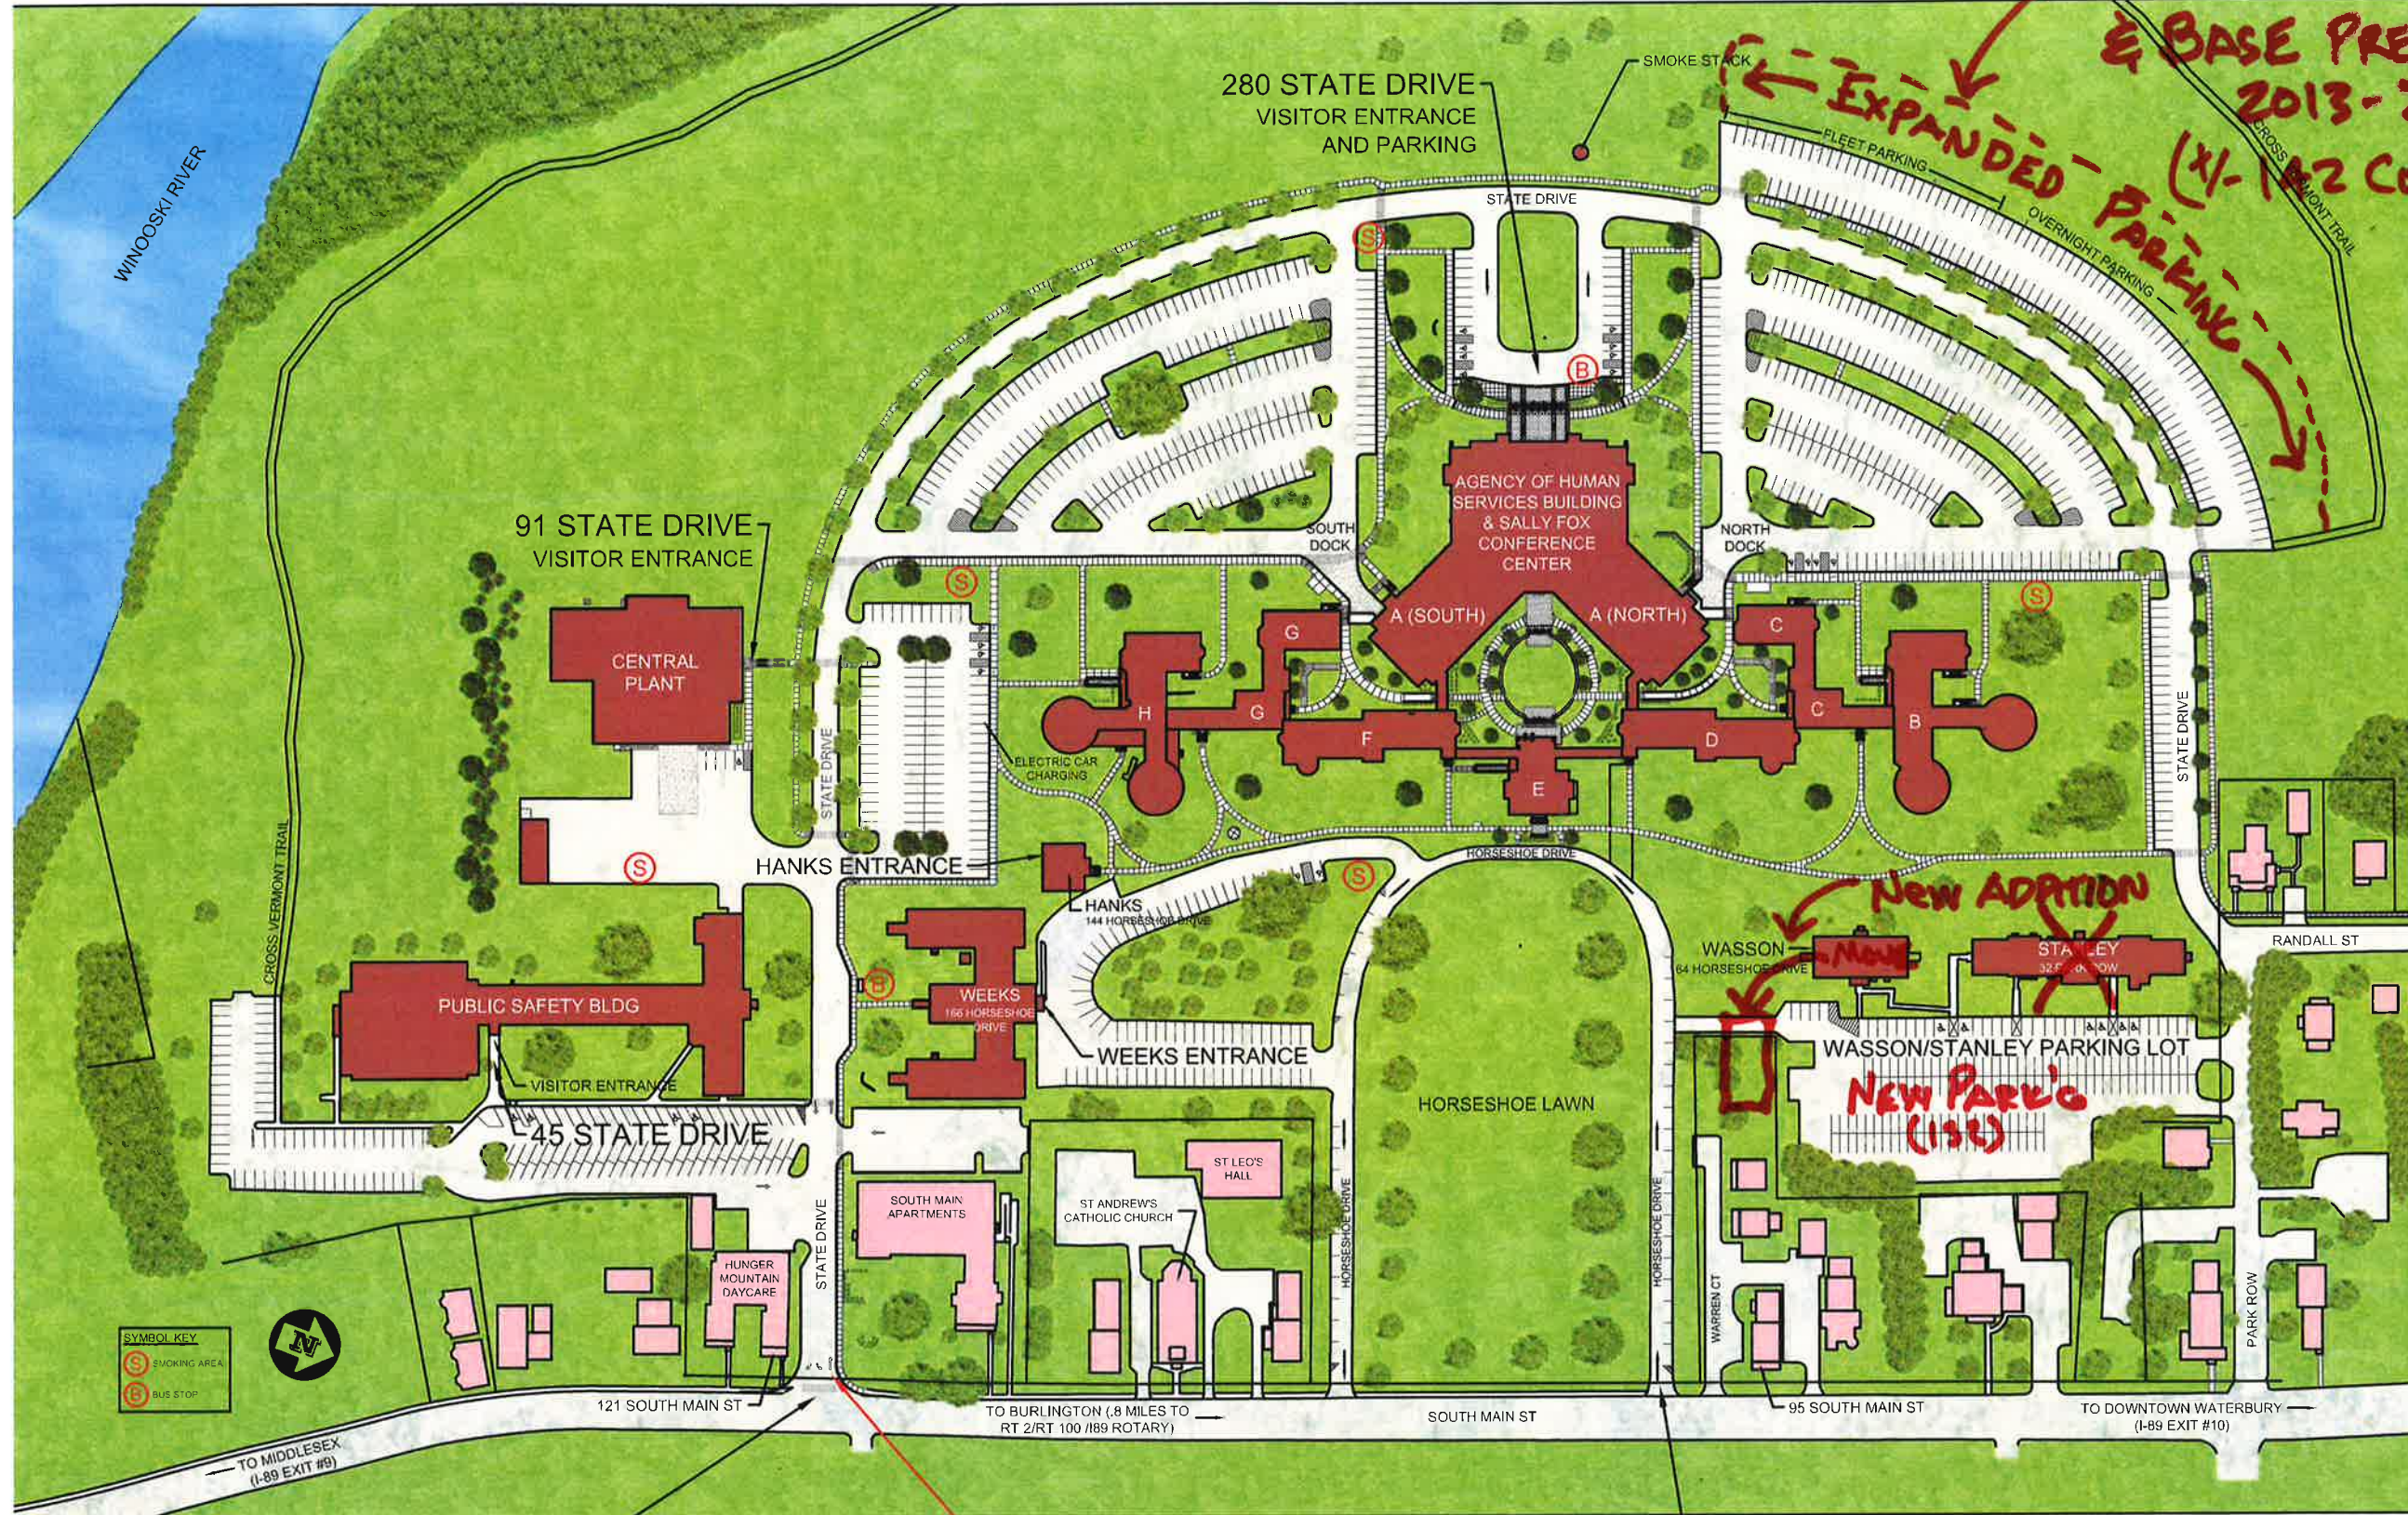

WATERBURY STATE OFFICE COMPLEX

**LOT ALREADY PERMITTED
& BASE PREPARED
2013-2015
(X1-182 CARS)**

EXPANDED PARKING

NEW ADDITION

NEW PARKING (134)

USE STATE DRIVE ONLY FOR:

- 45 STATE DRIVE - PUBLIC SAFETY & FORENSICS LABORATORY BUILDING
- 91 STATE DRIVE - CENTRAL PLANT BUILDING
- 280 STATE DRIVE - AGENCY OF HUMAN SERVICES BUILDING & SALLY FOX CONFERENCE CENTER

MAIN ENTRANCE TO WATERBURY STATE OFFICE COMPLEX

GOOGLE MAPS/MAP QUEST CANNOT YET LOCATE STATE DRIVE OR HORSESHOE DRIVE:

- TO LOCATE STATE DRIVE, ENTER 121 SOUTH MAIN STREET
- TO LOCATE HORSESHOE DRIVE, ENTER 95 SOUTH MAIN STREET

USE HORSESHOE DRIVE ONLY FOR:

- 64 HORSESHOE DRIVE - WASSON HALL
- 144 HORSESHOE DRIVE - HANKS BUILDING
- 166 HORSESHOE DRIVE - WEEKS BUILDING

1/1/2018

WASSON/STANLEY CONCEPT PLAN
X1-274 CARS