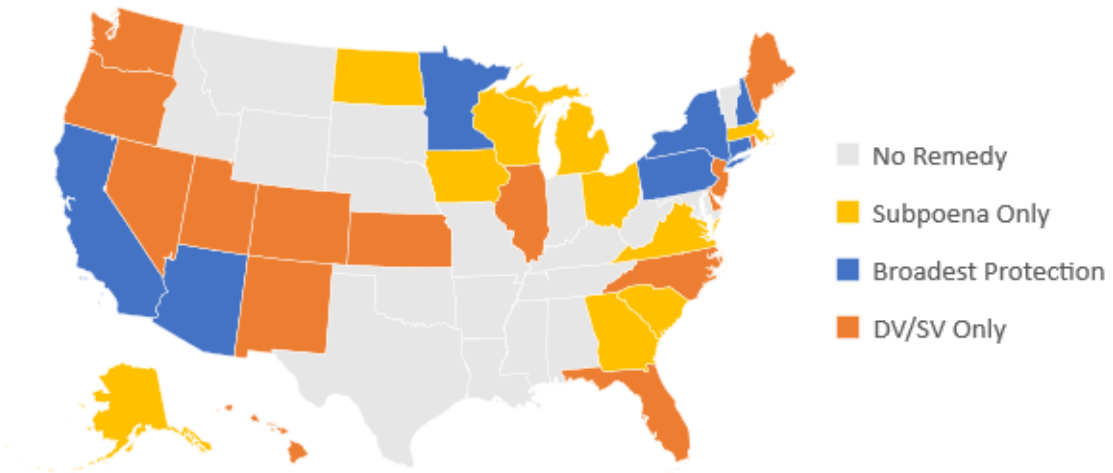

Protecting Victims: Employment Leave Remedies

Powered by Bing
© DSAT for MSFT, GeoNames, Navteq