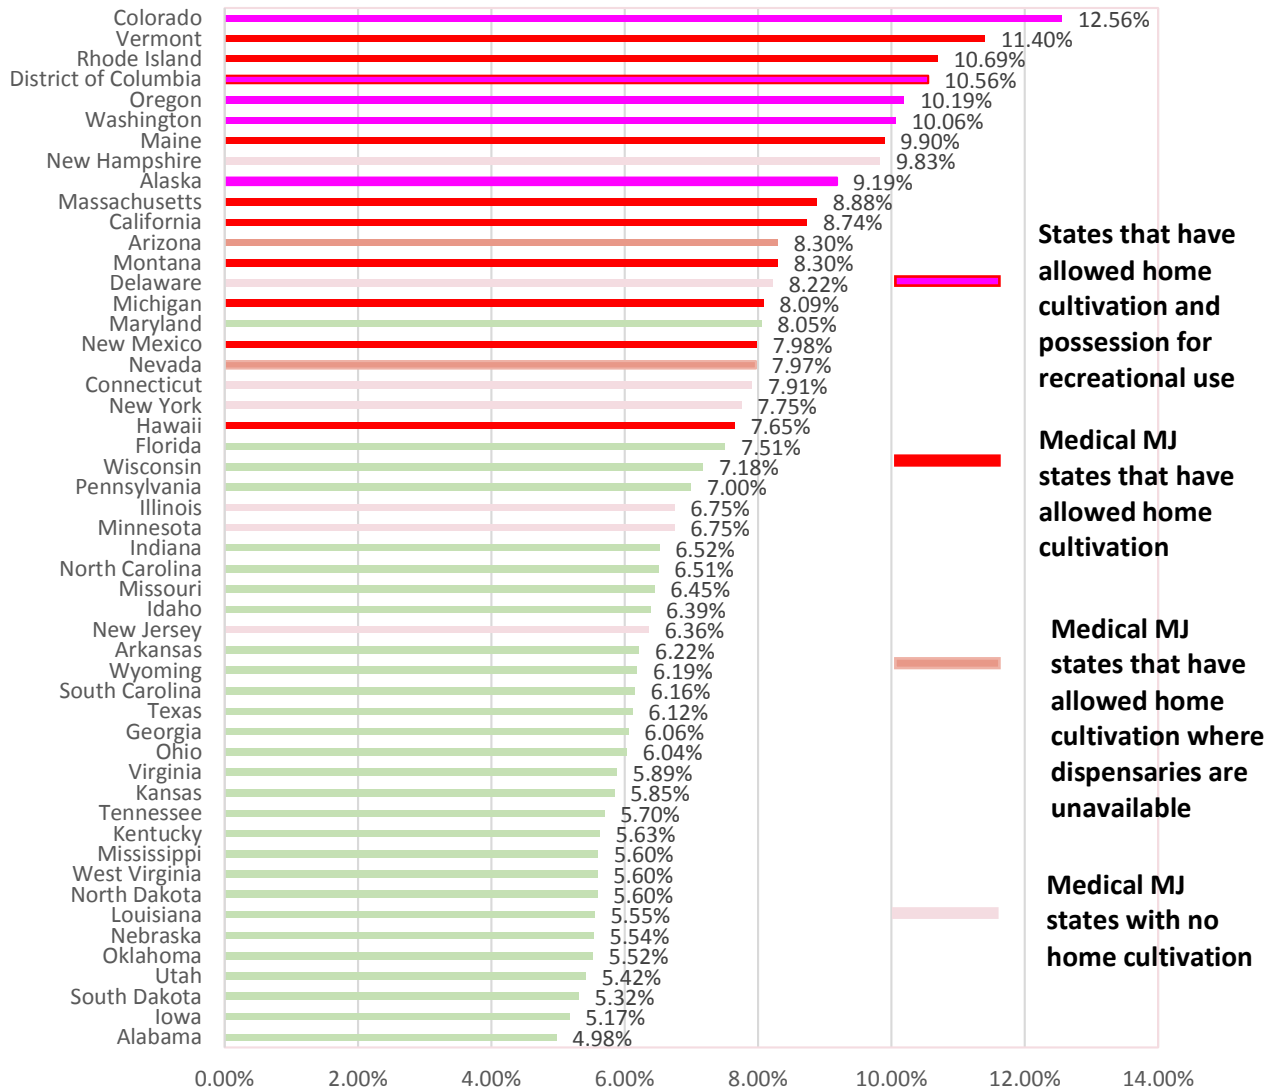

Monthly marijuana use, %, ages 12-17

Data source: www.samhsa.gov, 2013-2014 NSDUH report