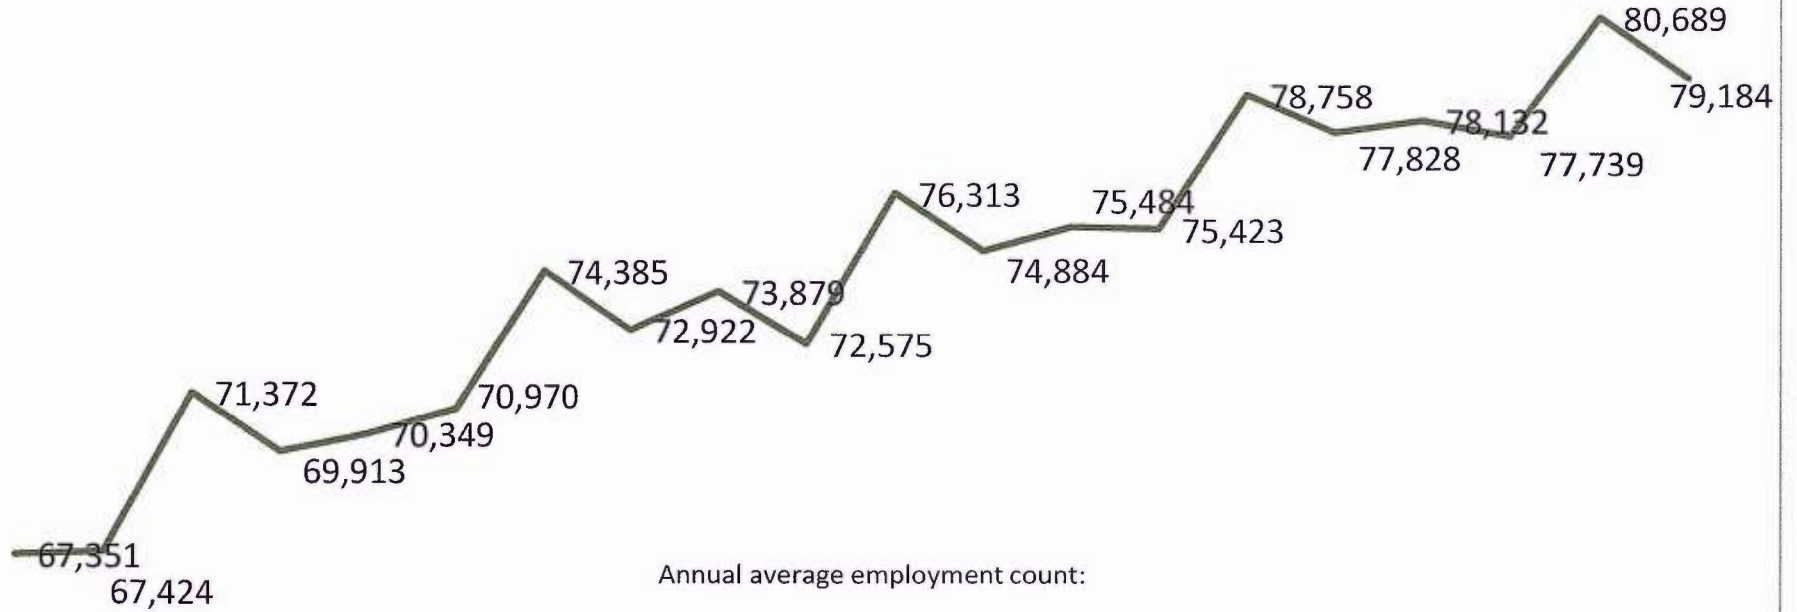

VT Workers ages 55-99 Beginning of Quarter Employment Count

Annual average employment count:

2011: 68,716

2015: 78,597

2011	2011	2011	2012	2012	2012	2012	2013	2013	2013	2013	2014	2014	2014	2014	2015	2015	2015	2015	2016
Q2	Q3	Q4	Q1	Q2	Q3	Q4	Q1	Q2	Q3	Q4	Q1	Q2	Q3	Q4	Q1	Q2	Q3	Q4	Q1