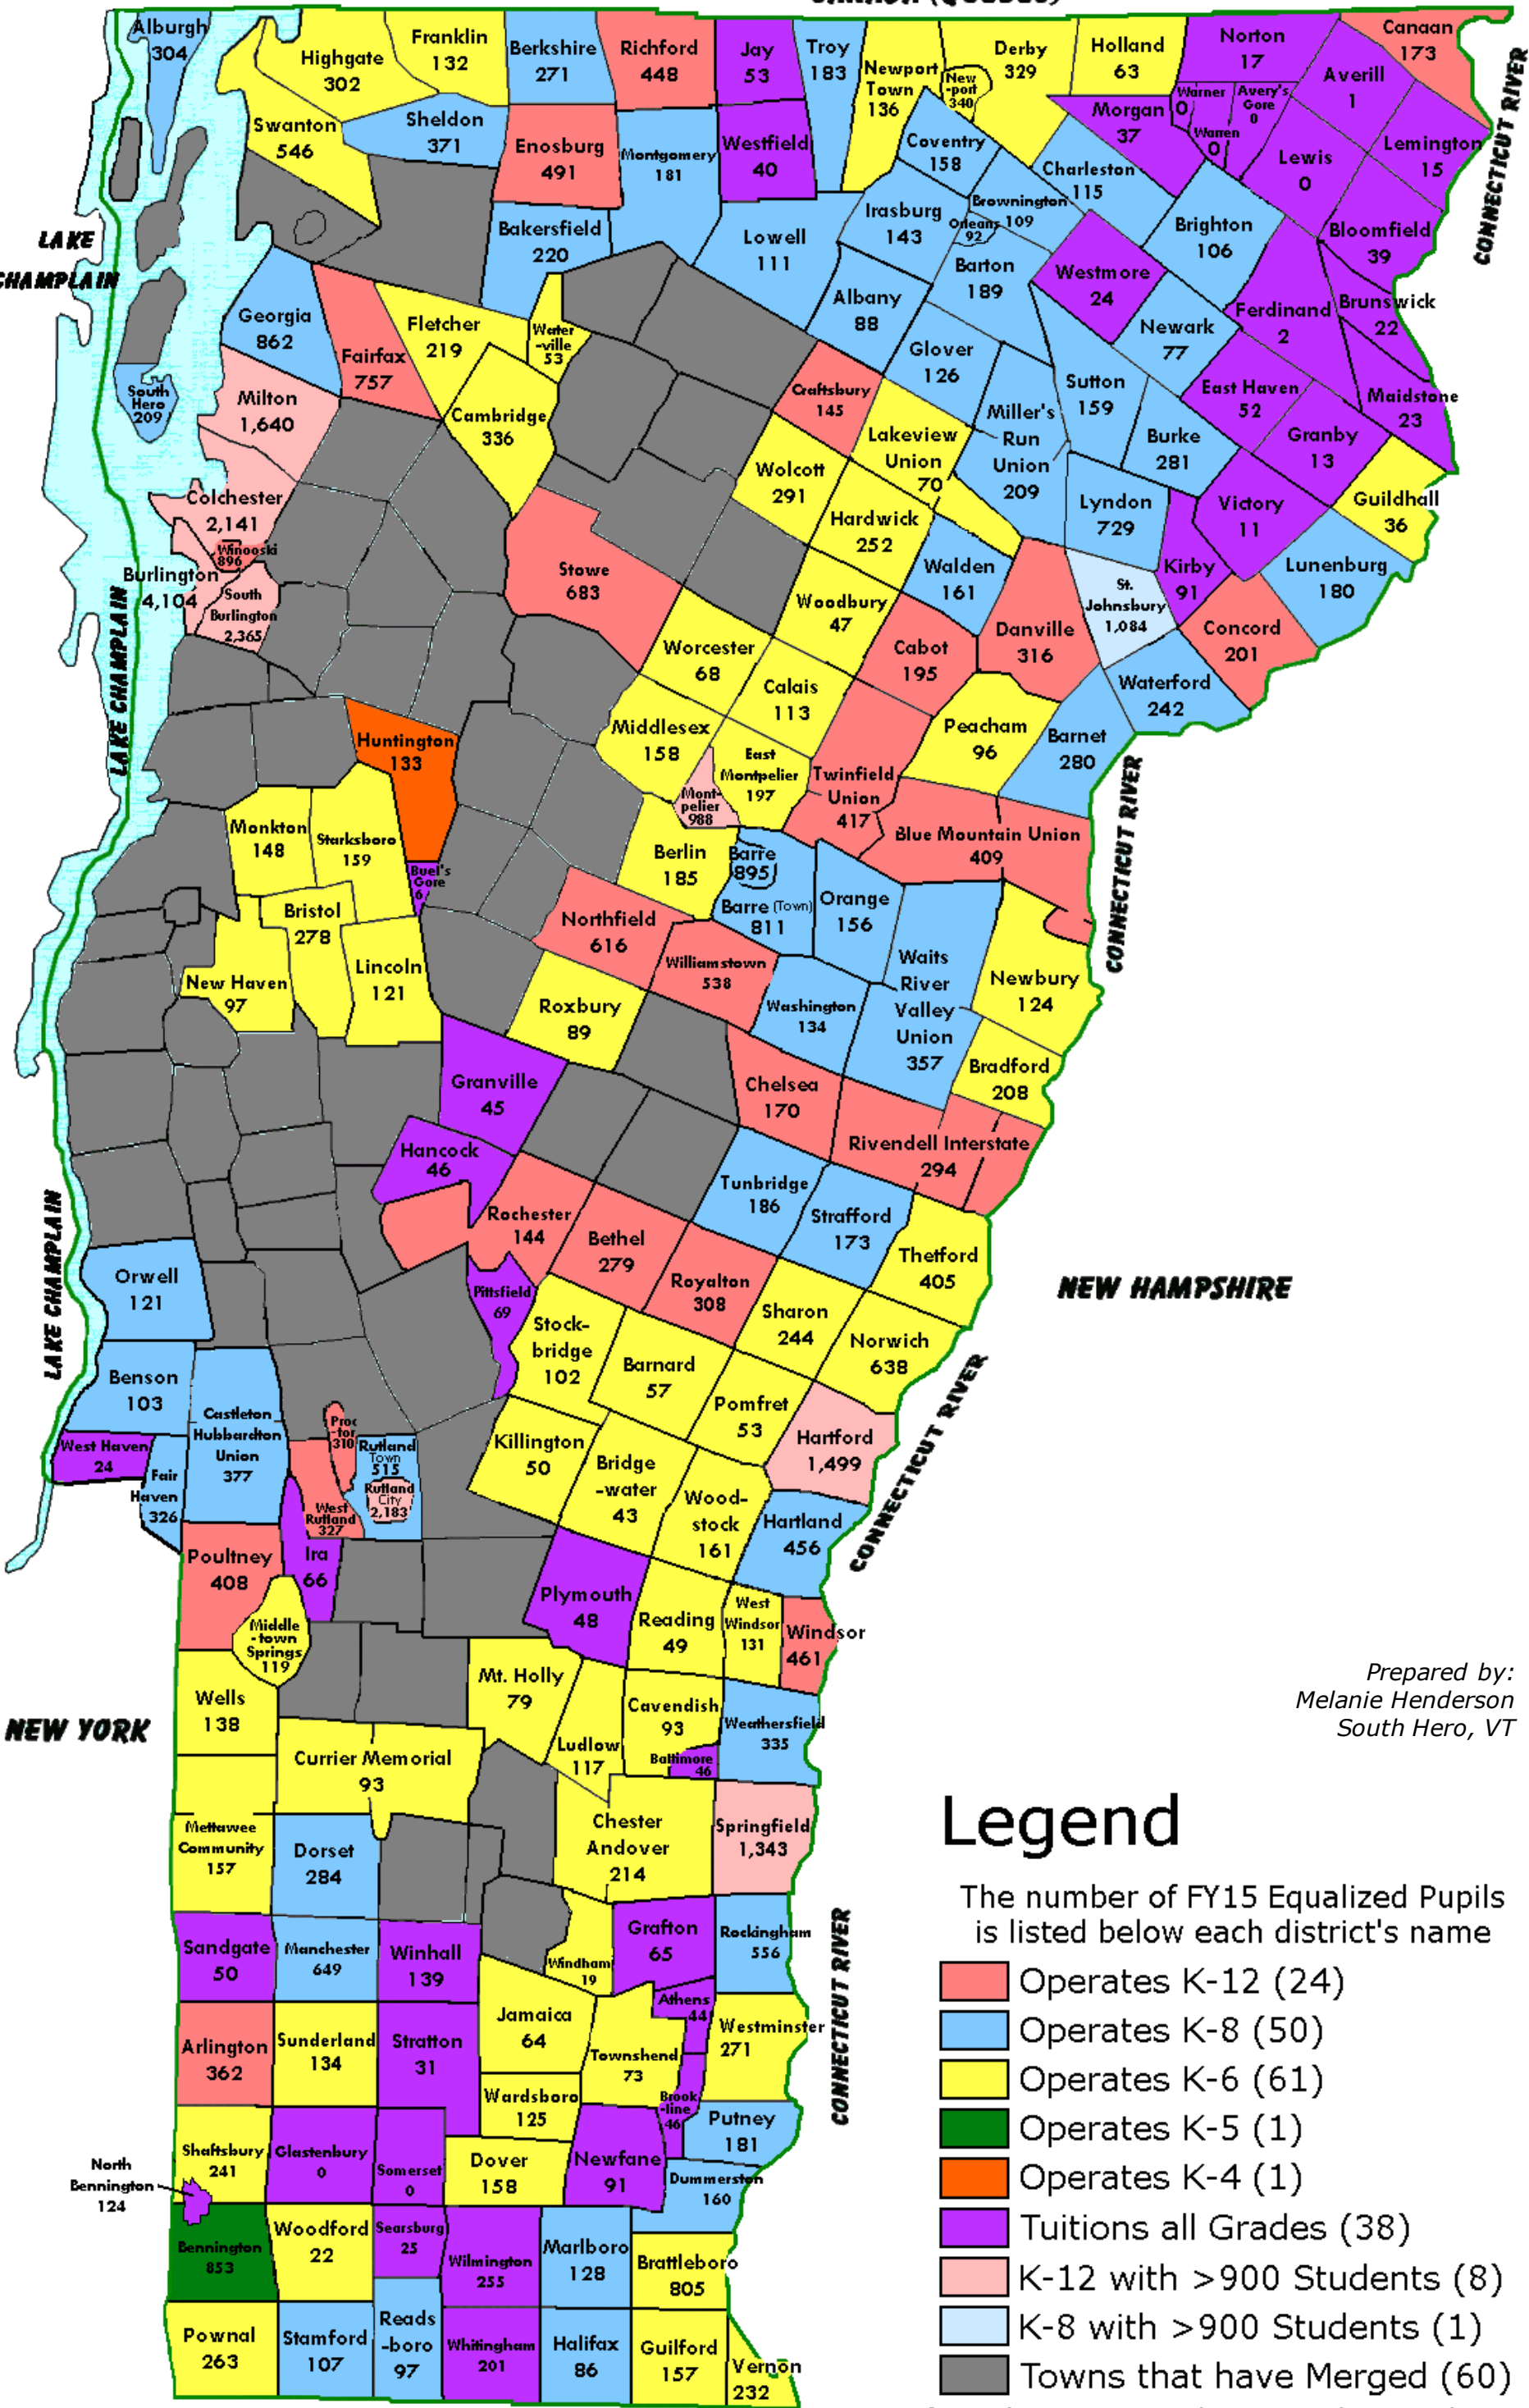

**CANADA (QUEBEC)**

Prepared by:  
Melanie Henderson  
South Hero, VT

**Legend**

The number of FY15 Equalized Pupils is listed below each district's name

- Operates K-12 (24)
- Operates K-8 (50)
- Operates K-6 (61)
- Operates K-5 (1)
- Operates K-4 (1)
- Tuitions all Grades (38)
- K-12 with >900 Students (8)
- K-8 with >900 Students (1)
- Towns that have Merged (60)

(Number in parentheses is the number of school districts that meet the description)