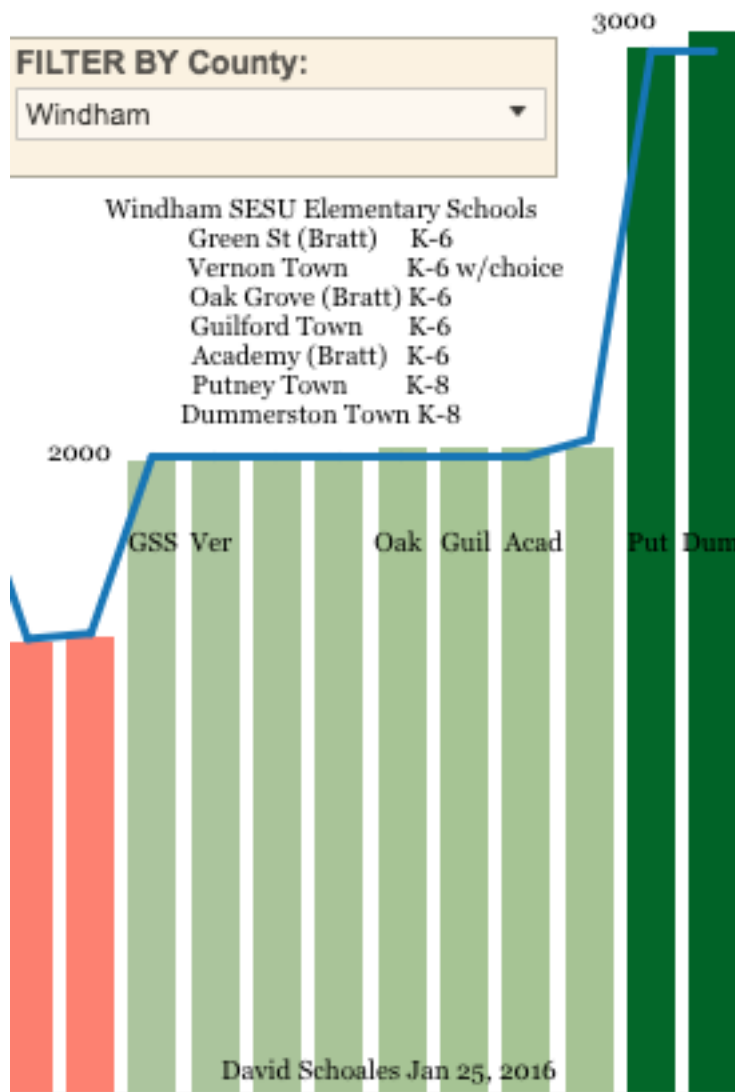

**FILTER BY County:**  
 Windham

Windham SESU Elementary Schools  
 Green St (Bratt) K-6  
 Vernon Town K-6 w/choice  
 Oak Grove (Bratt) K-6  
 Guilford Town K-6  
 Academy (Bratt) K-6  
 Putney Town K-8  
 Dummerston Town K-8