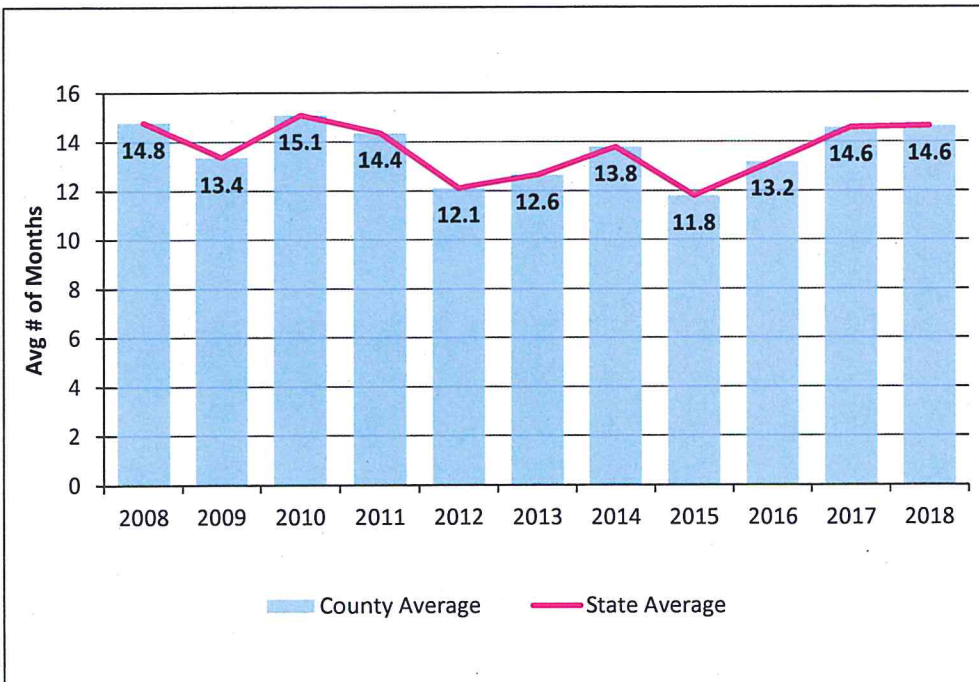

TIMELINESS OF TPRS: Case Filing to First TPR Filing

Fiscal Year: 2018

County	Cases with TPRs Filed
Addison	18
Bennington	16
Caledonia	16
Chittenden	43
Essex	1
Franklin	40
Grand Isle	3
Lamoille	5
Orange	8
Orleans	6
Rutland	21
Washington	28
Windham	38
Windsor	34
Grand Total	277

(TPRs are typically filed around the 13 month mark)

statewide avg: 14.6 months
 median: 13.0 months

80% of the TPRs were filed within 21 months

County: (All)

TREND DATA

Fiscal Year	Cases with TPRs Filed
2008	191
2009	182
2010	193
2011	187
2012	214
2013	227
2014	237
2015	319
2016	365
2017	289
2018	277

Source: "TPRTrends" report

TIMELINESS OF TPRs: TPR Filing to TPR Decision

measures time from 1st TPR filed to last TPR decided for the child

Fiscal Year: 2018

statewide avg: 8.7 months Goal: 5 months
 median: 7.0 months 32% decided within 5 months
 80%: 13.4 months

(Count is number of children, not TPR petitions)

County: (All)

DATA TREND

Fiscal Year	Cases with TPRs Decided
2008	224
2009	167
2010	170
2011	169
2012	242
2013	225
2014	218
2015	221
2016	326
2017	368
2018	299