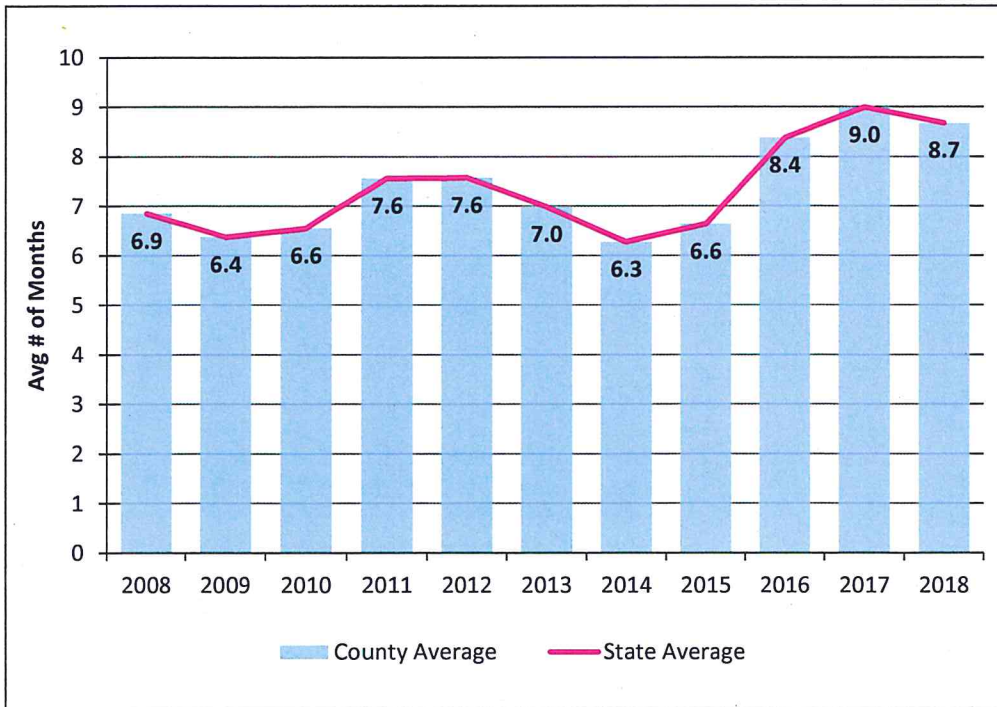

(TPRs are typically filed around the 13 month mark)

statewide avg: 14.6 months
 median: 13.0 months

80% of the TPRs were filed within 21 months

County: (All)

TREND DATA

Fiscal Year	Cases with TPRs Filed
2008	191
2009	182
2010	193
2011	187
2012	214
2013	227
2014	237
2015	319
2016	365
2017	289
2018	277

Source: "TPRTrends" report

TIMELINESS OF TPRs: TPR Filing to TPR Decision

measures time from 1st TPR filed to last TPR decided for the child

Fiscal Year: 2018

statewide avg: 8.7 months Goal: 5 months
 median: 7.0 months 32% decided within 5 months
 80%: 13.4 months

County	# of Cases with TPRs Decided
Addison	22
Bennington	18
Caledonia	21
Chittenden	49
Essex	1
Franklin	40
Grand Isle	3
Lamoille	3
Orange	2
Orleans	7
Rutland	24
Washington	23
Windham	45
Windsor	41
Grand Total	299

(Count is number of children, not TPR petitions)

County: (All)

DATA TREND

Fiscal Year	Cases with TPRs Decided
2008	224
2009	167
2010	170
2011	169
2012	242
2013	225
2014	218
2015	221
2016	326
2017	368
2018	299