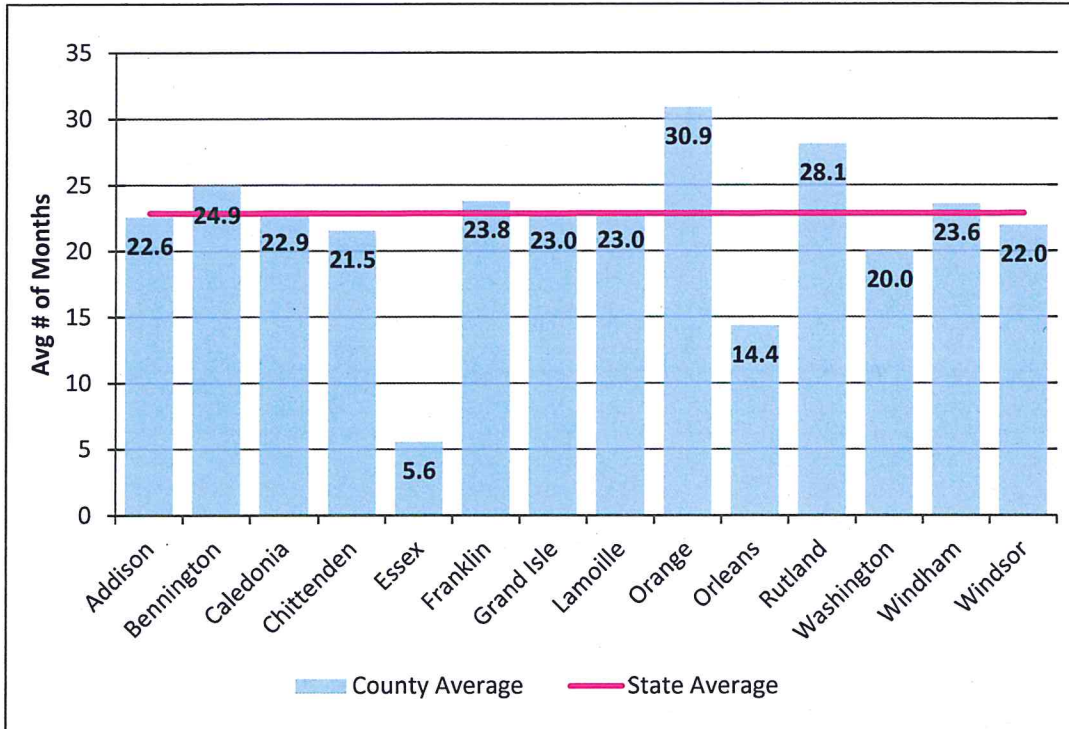

(Count is number of children, not TPR petitions)

County: (All)

DATA TREND

Fiscal Year	Cases with TPRs Decided
2008	224
2009	167
2010	170
2011	169
2012	242
2013	225
2014	218
2015	221
2016	326
2017	368
2018	299

From "TPR Trends" report

TIMELINESS OF TRIAL COURT PROCESS: Case Filing to TPR Decision

Fiscal Year: 2018

County	# of Cases with TPRs Decided
Addison	22
Bennington	18
Caledonia	21
Chittenden	49
Essex	1
Franklin	40
Grand Isle	3
Lamoille	3
Orange	2
Orleans	7
Rutland	24
Washington	23
Windham	45
Windsor	41
Grand Total	299