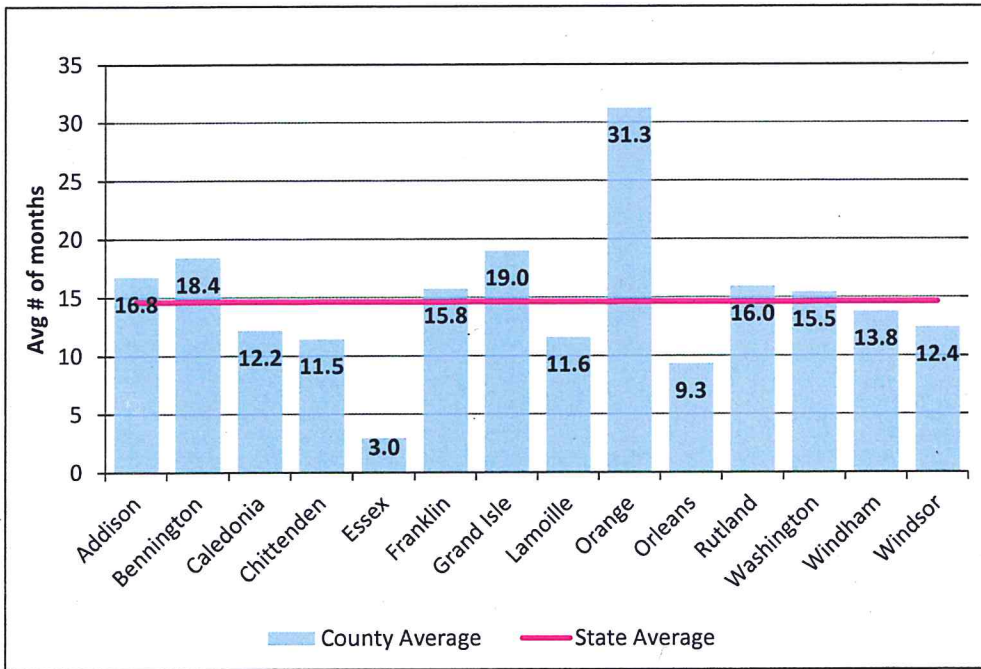

TIMELINESS OF TPRS: Case Filing to First TPR Filing

Fiscal Year: 2018

County	Cases with TPRs Filed
Addison	18
Bennington	16
Caledonia	16
Chittenden	43
Essex	1
Franklin	40
Grand Isle	3
Lamoille	5
Orange	8
Orleans	6
Rutland	21
Washington	28
Windham	38
Windsor	34
Grand Total	277

(TPRs are typically filed around the 13 month mark)

statewide avg: 14.6 months
 median: 13.0 months

80% of the TPRs were filed within 21 months

County: (All)

TREND DATA

Fiscal Year	Cases with TPRs Filed
2008	191
2009	182
2010	193
2011	187
2012	214
2013	227
2014	237
2015	319
2016	365
2017	289
2018	277

Source: "TPRTrends" report

TIMELINESS OF TPRs: TPR Filing to TPR Decision

measures time from 1st TPR filed to last TPR decided for the child

Fiscal Year: 2018

statewide avg: 8.7 months Goal: 5 months
 median: 7.0 months 32% decided within 5 months
 80%: 13.4 months

From "TPR Trends" report

TIMELINESS OF TRIAL COURT PROCESS: Case Filing to TPR Decision

Fiscal Year: 2018

County	# of Cases with TPRs Decided
Addison	22
Bennington	18
Caledonia	21
Chittenden	49
Essex	1
Franklin	40
Grand Isle	3
Lamoille	3
Orange	2
Orleans	7
Rutland	24
Washington	23
Windham	45
Windsor	41
Grand Total	299