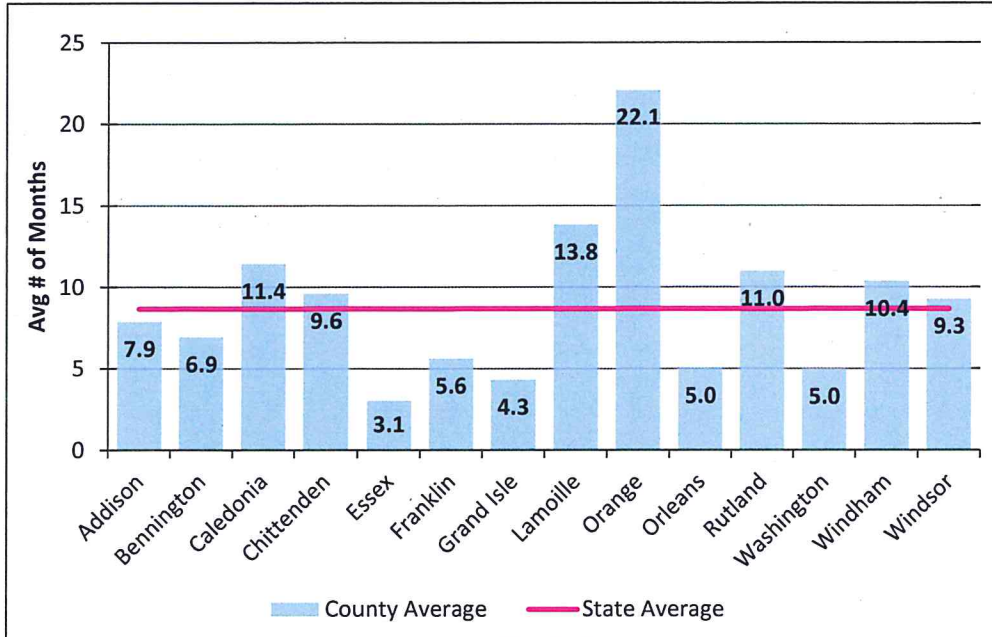

TIMELINESS OF TPRS: Case Filing to First TPR Filing

Fiscal Year: 2018

County	Cases with TPRs Filed
Addison	18
Bennington	16
Caledonia	16
Chittenden	43
Essex	1
Franklin	40
Grand Isle	3
Lamoille	5
Orange	8
Orleans	6
Rutland	21
Washington	28
Windham	38
Windsor	34
Grand Total	277

(TPRs are typically filed around the 13 month mark)

statewide avg: 14.6 months
 median: 13.0 months

80% of the TPRs were filed within 21 months

County: (All)

TREND DATA

Fiscal Year	Cases with TPRs Filed
2008	191
2009	182
2010	193
2011	187
2012	214
2013	227
2014	237
2015	319
2016	365
2017	289
2018	277

Source: "TPRTrends" report

TIMELINESS OF TPRs: TPR Filing to TPR Decision

measures time from 1st TPR filed to last TPR decided for the child

Fiscal Year: 2018

statewide avg: 8.7 months Goal: 5 months
 median: 7.0 months 32% decided within 5 months
 80%: 13.4 months

From "TPR Trends" report

TIMELINESS OF TRIAL COURT PROCESS: Case Filing to TPR Decision

Fiscal Year: 2018

County	# of Cases with TPRs Decided
Addison	22
Bennington	18
Caledonia	21
Chittenden	49
Essex	1
Franklin	40
Grand Isle	3
Lamoille	3
Orange	2
Orleans	7
Rutland	24
Washington	23
Windham	45
Windsor	41
Grand Total	299