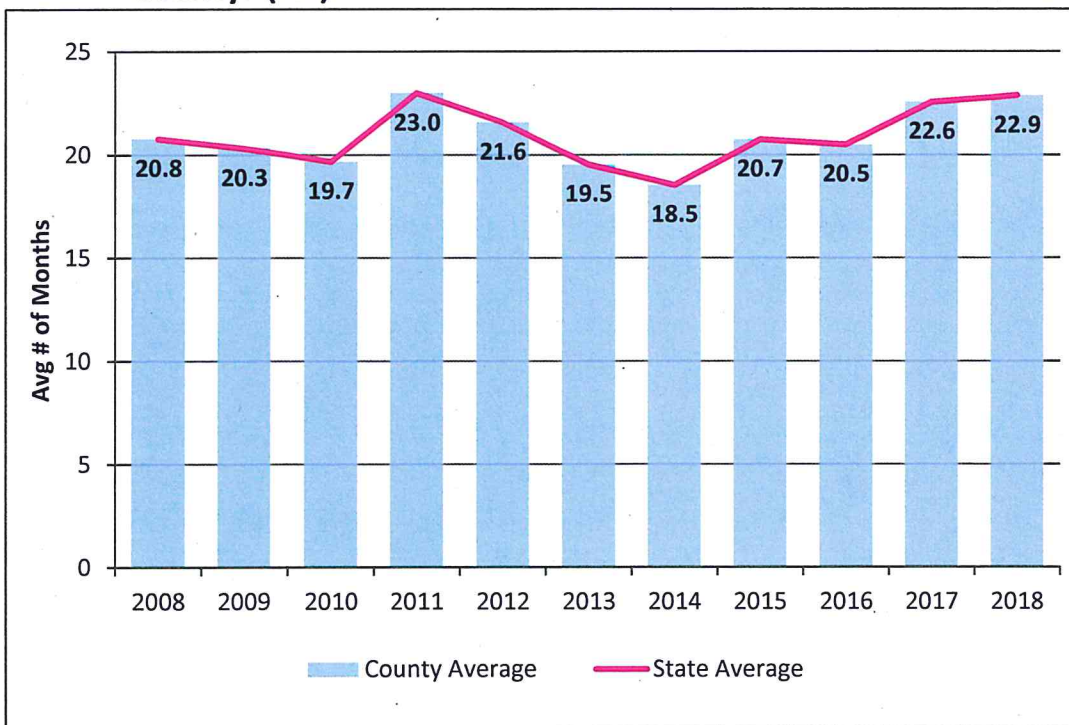

County	# of Cases with TPRs Decided
Addison	22
Bennington	18
Caledonia	21
Chittenden	49
Essex	1
Franklin	40
Grand Isle	3
Lamoille	3
Orange	2
Orleans	7
Rutland	24
Washington	23
Windham	45
Windsor	41
Grand Total	299

statewide avg: 22.9 months   Goal: 17 months
median: 22 months   27% decided within 17 months
80% decided within 29.8 months

(Count is number of children)

County: (All)

DATA TREND