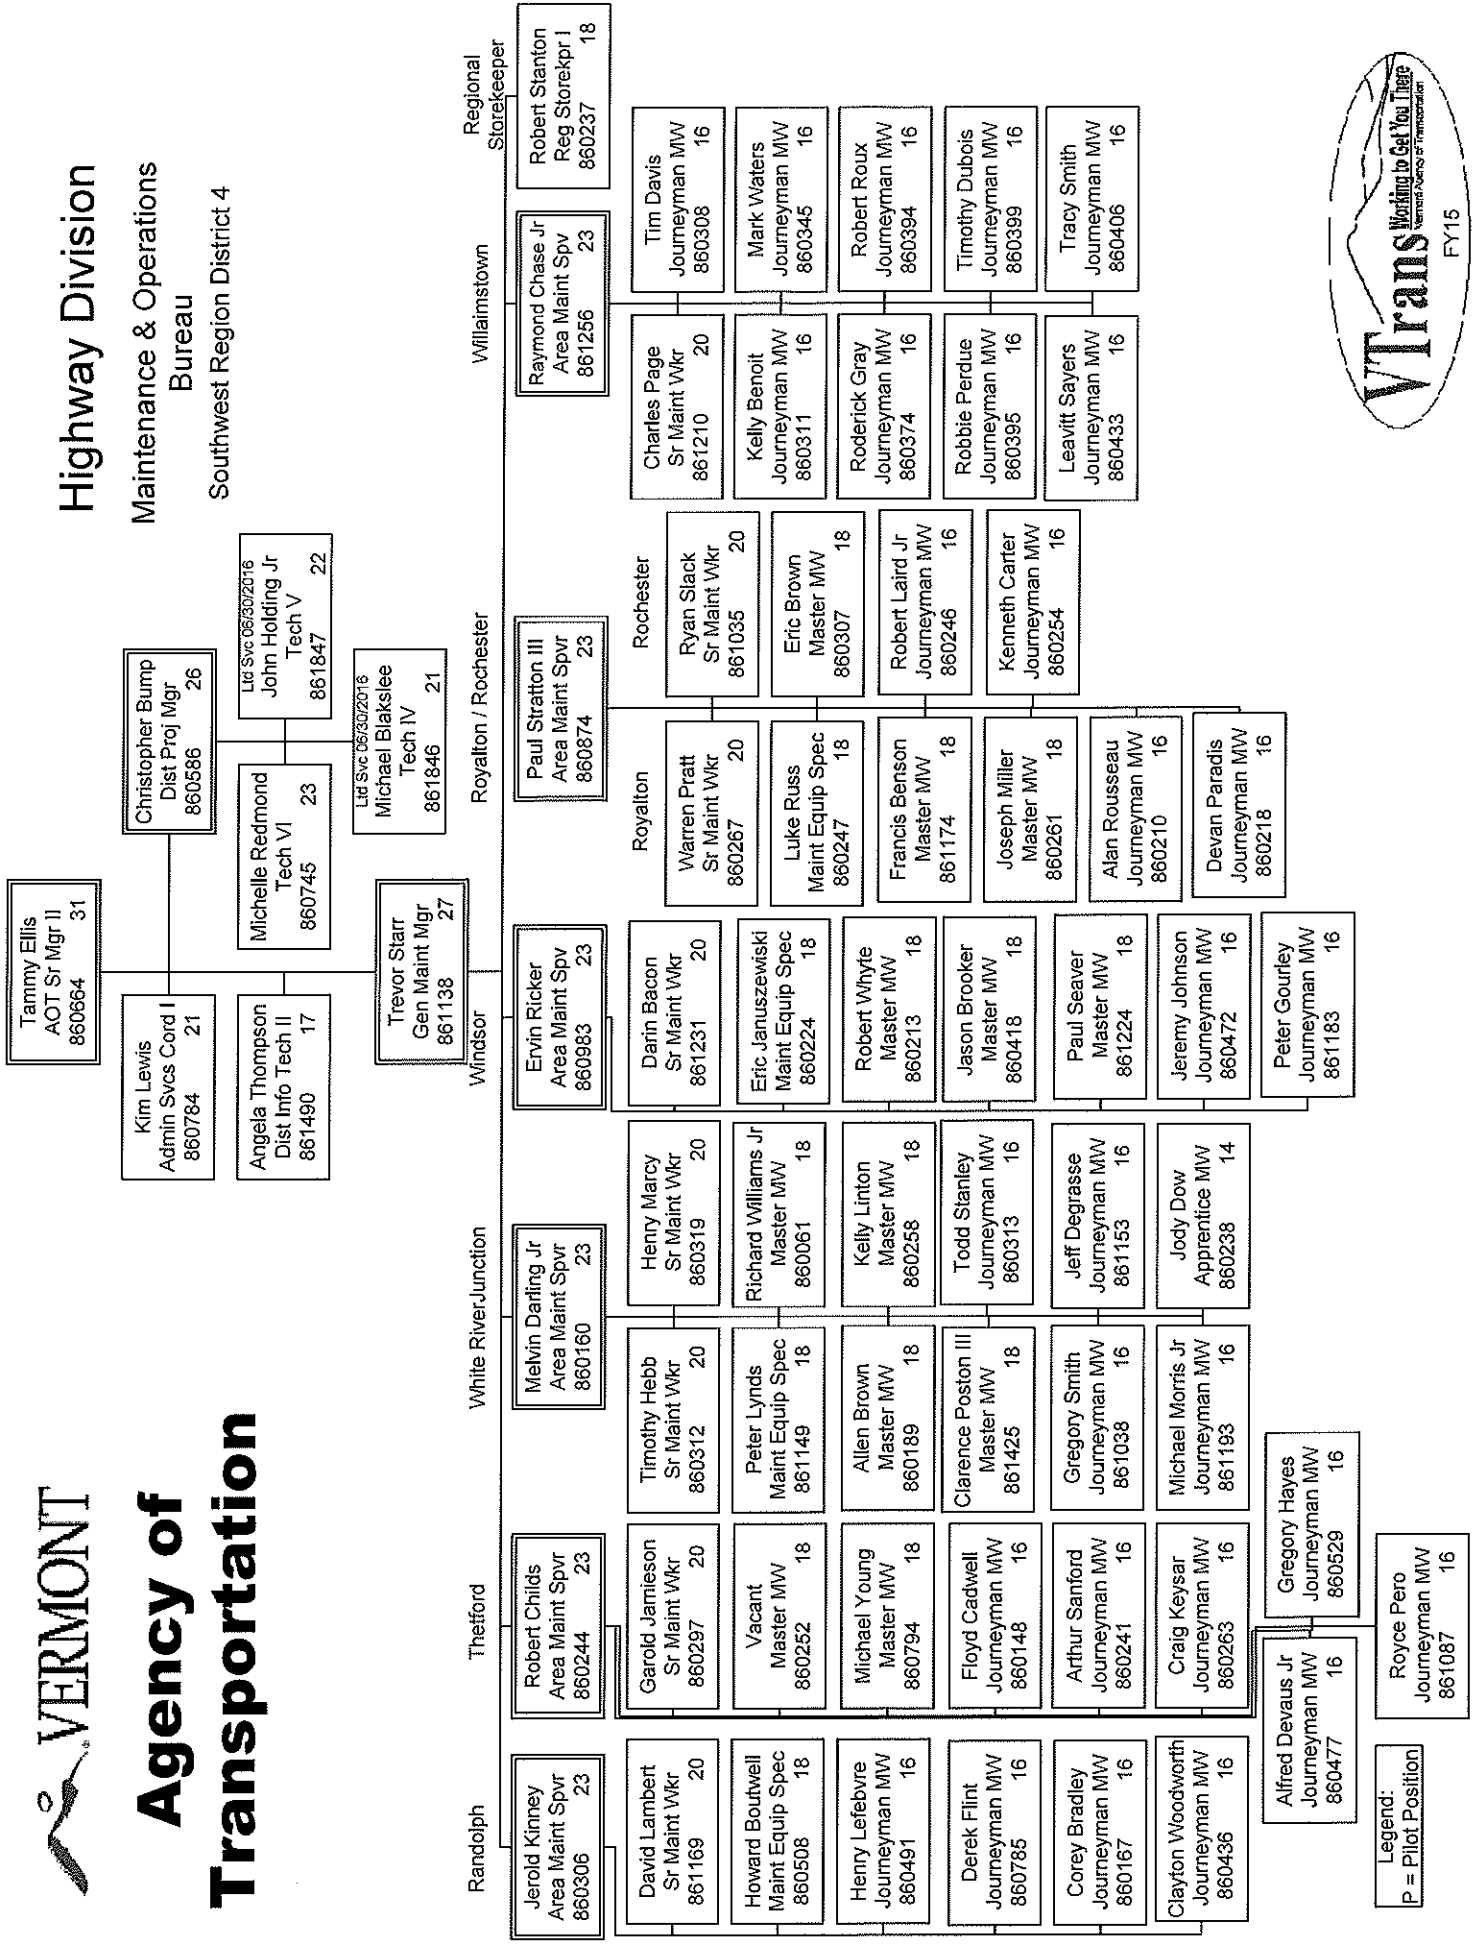

Southwest Region District 3

FY15

Legend:
P = Pilot Position

Agency of Transportation

Highway Division

Maintenance & Operations Bureau

Southwest Region District 4

Legend:
P = Pilot Position