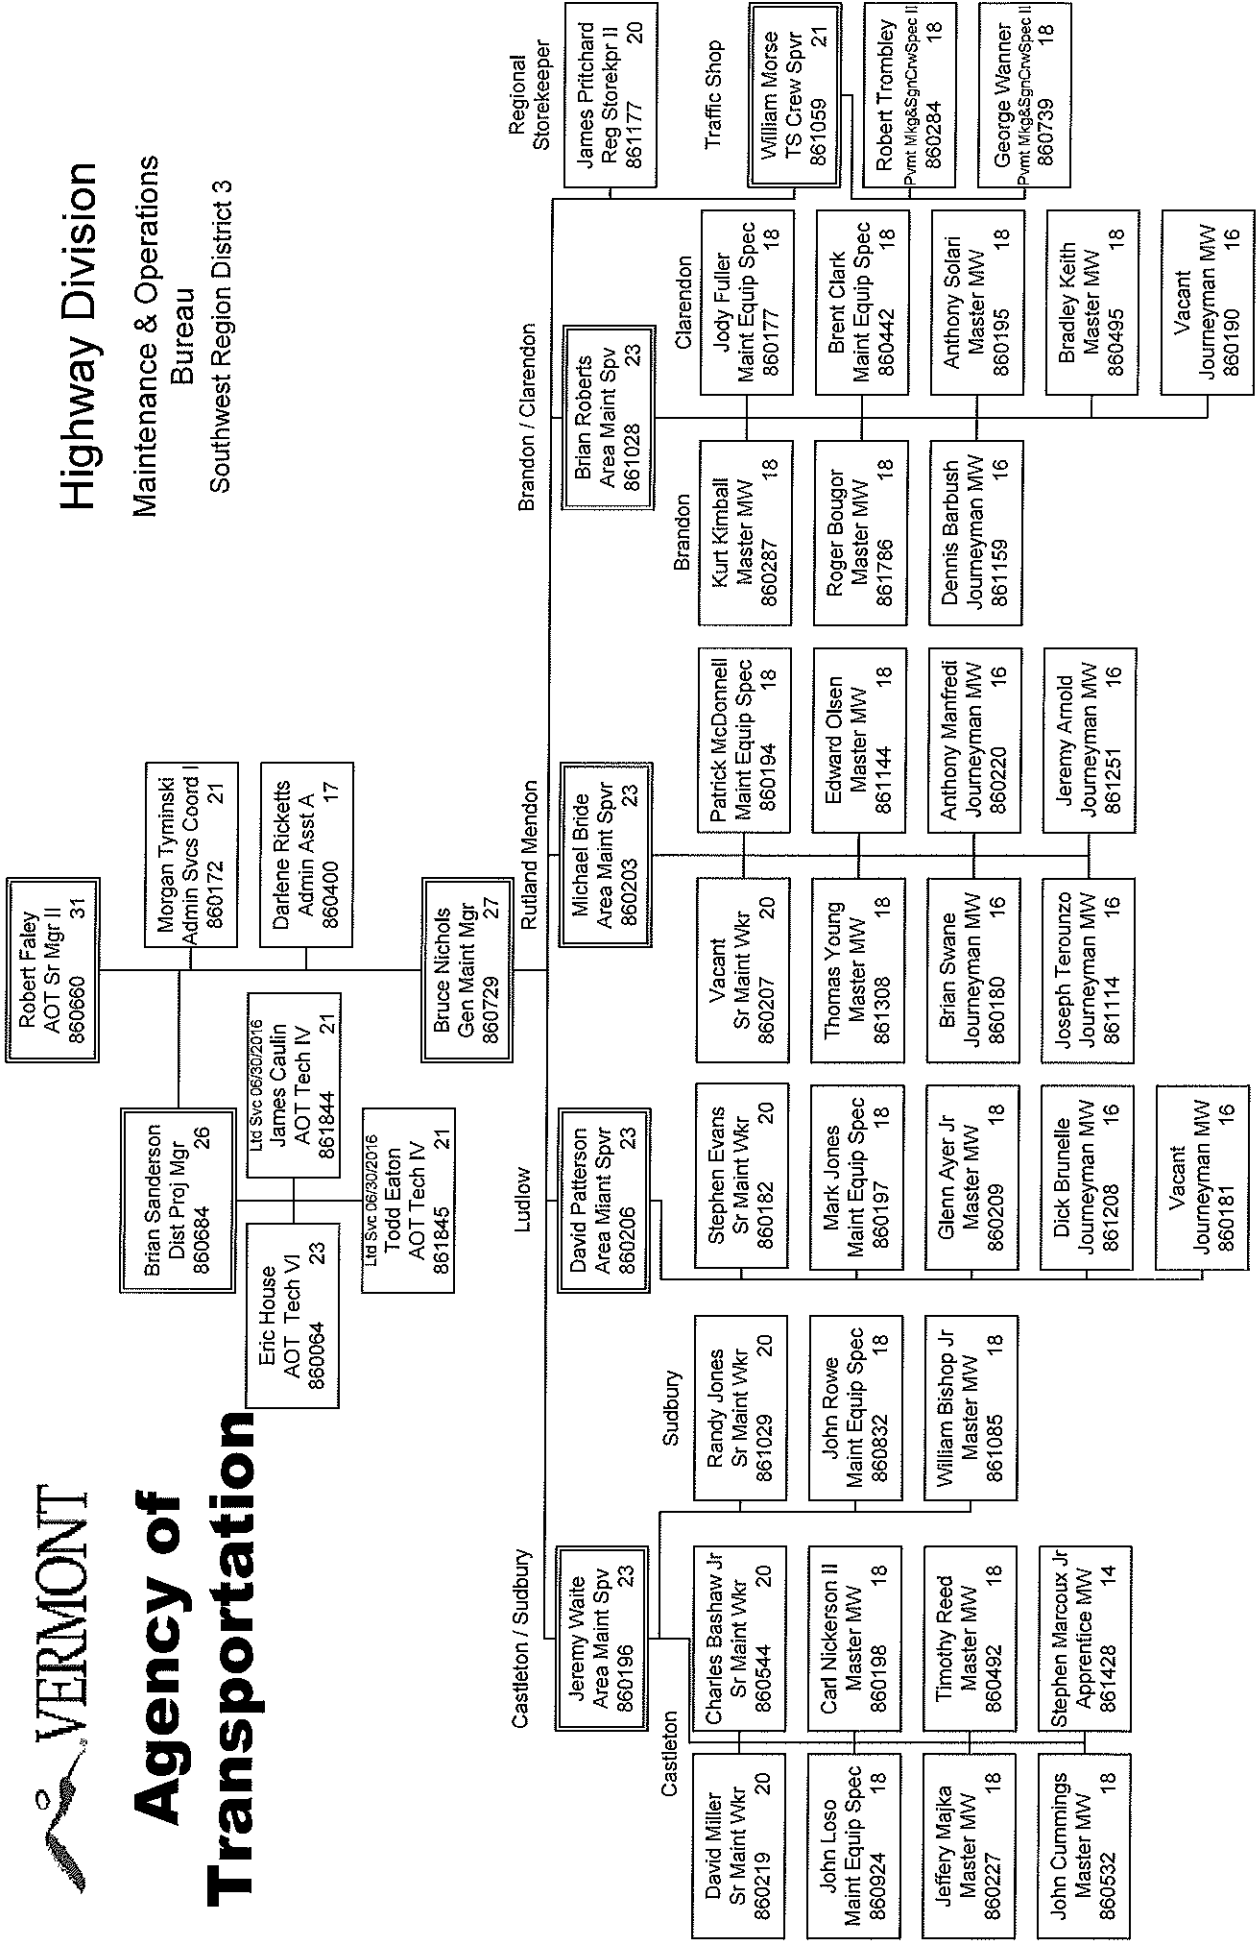

Agency of Transportation

Highway Division

Maintenance & Operations Bureau

Southwest Region District 3

FY15

Legend:
P = Pilot Position