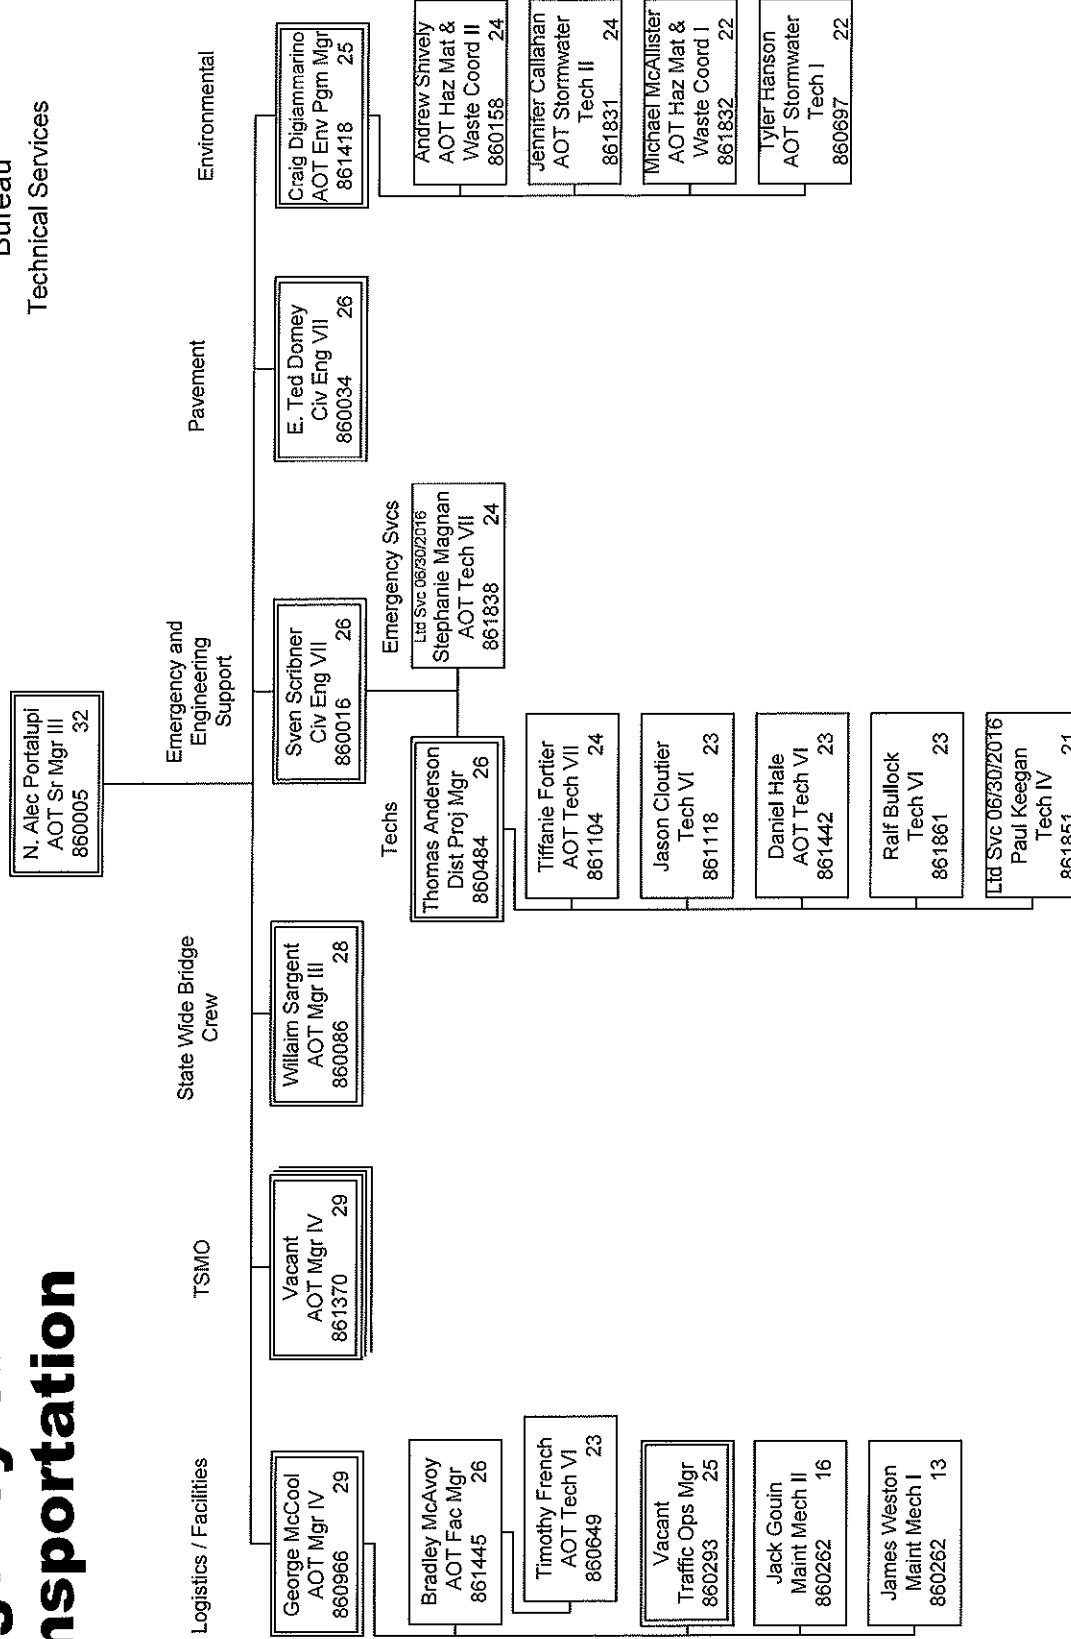

Agency of Transportation

Highway Division

Maintenance & Operations Bureau Technical Services

Legend:
P = Pilot Position