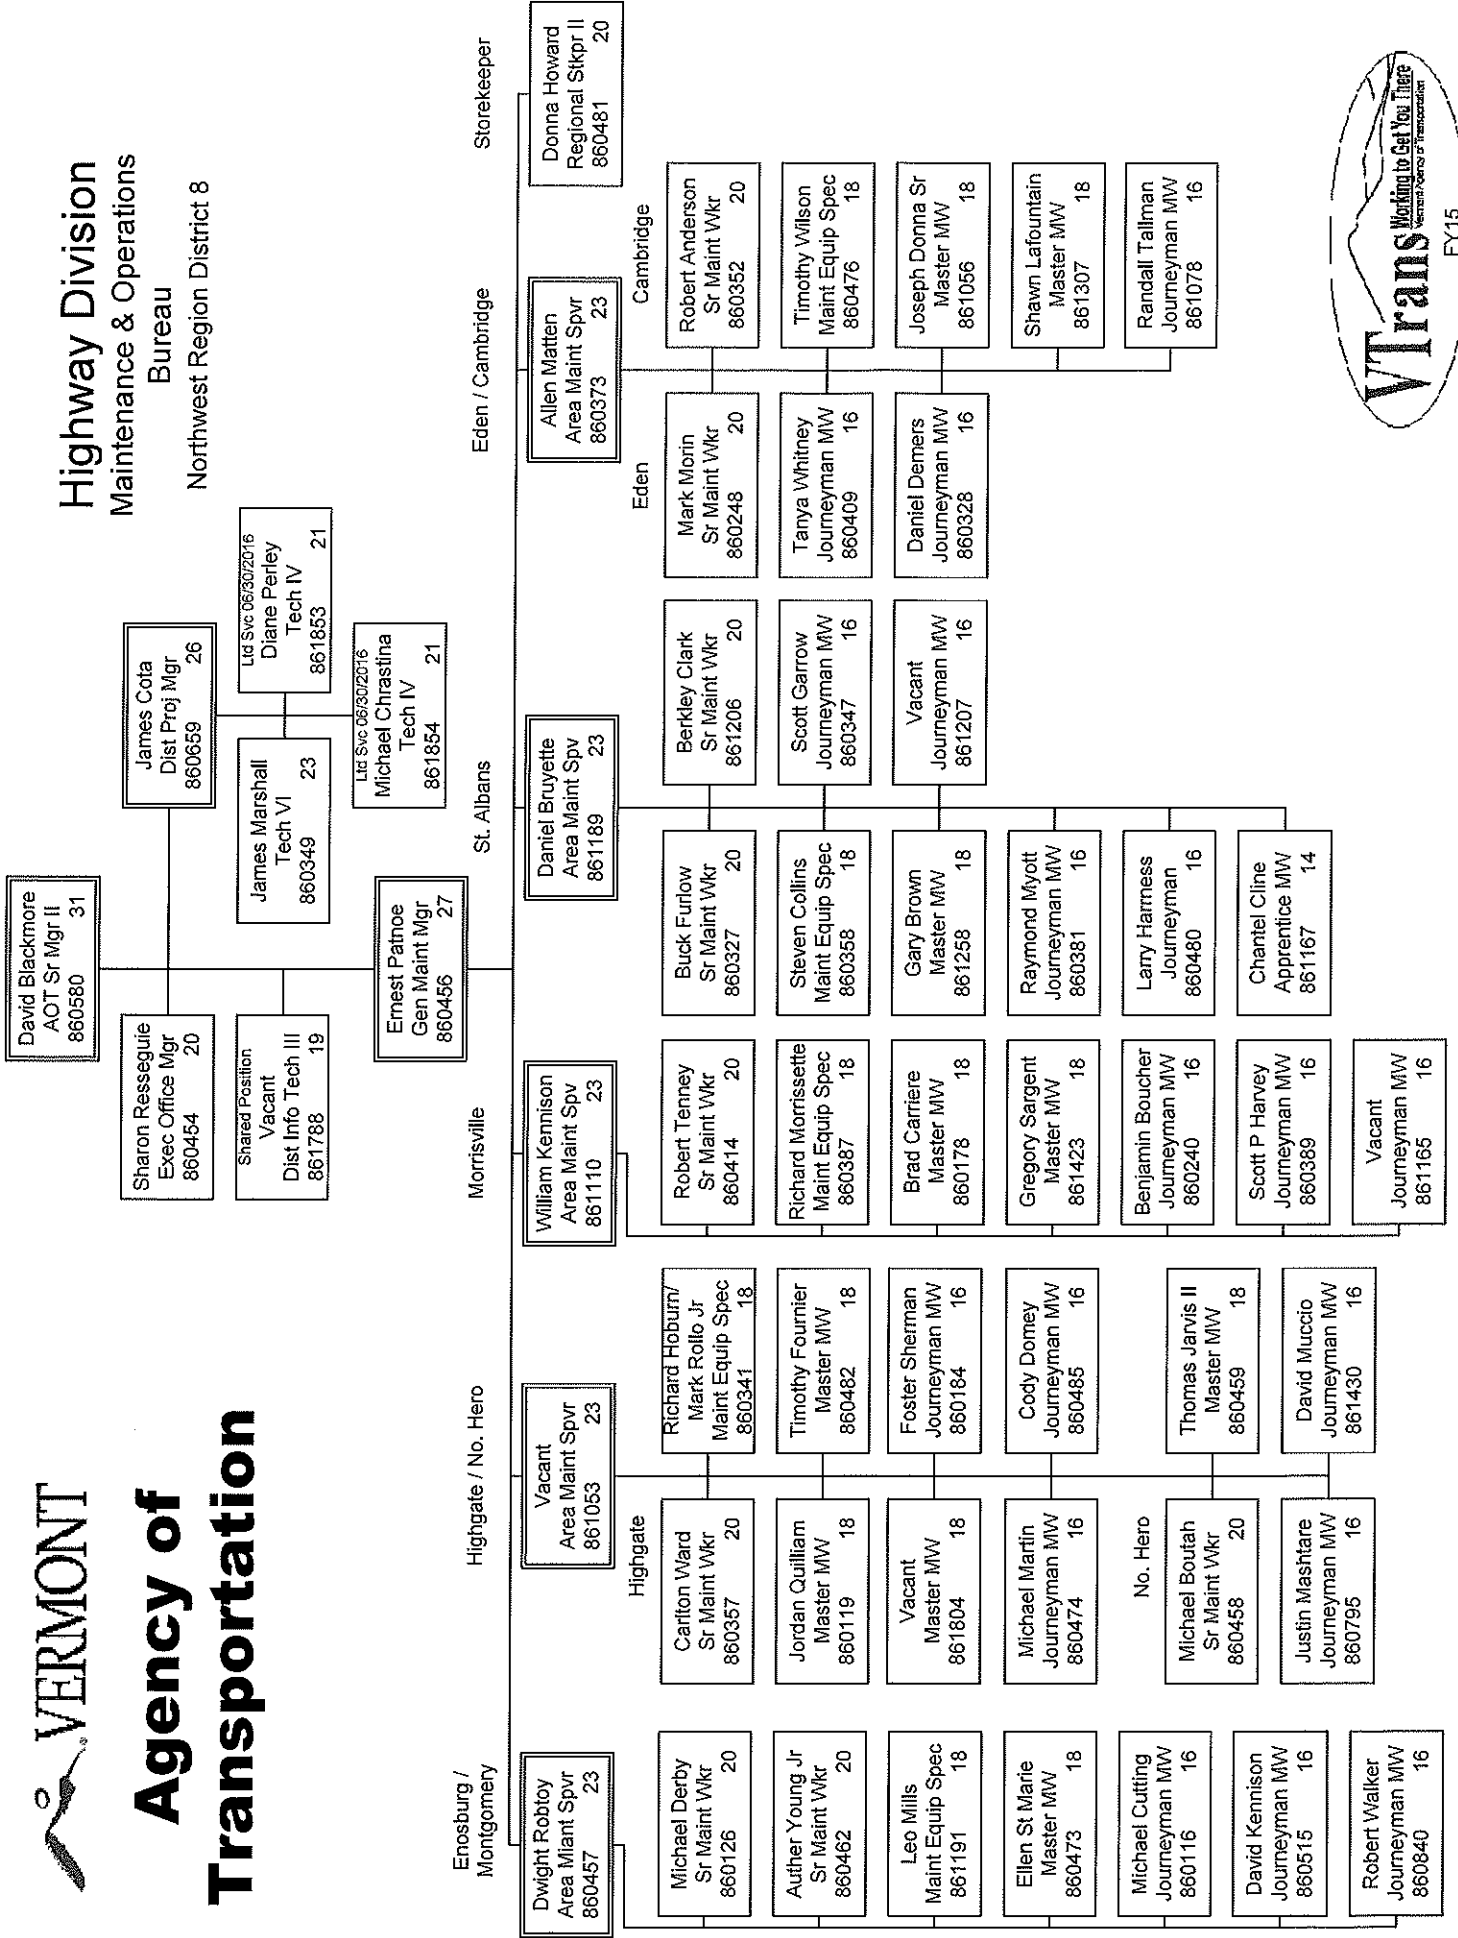

Agency of Transportation

Highway Division Maintenance & Operations Bureau Northwest Region District 8

FY15