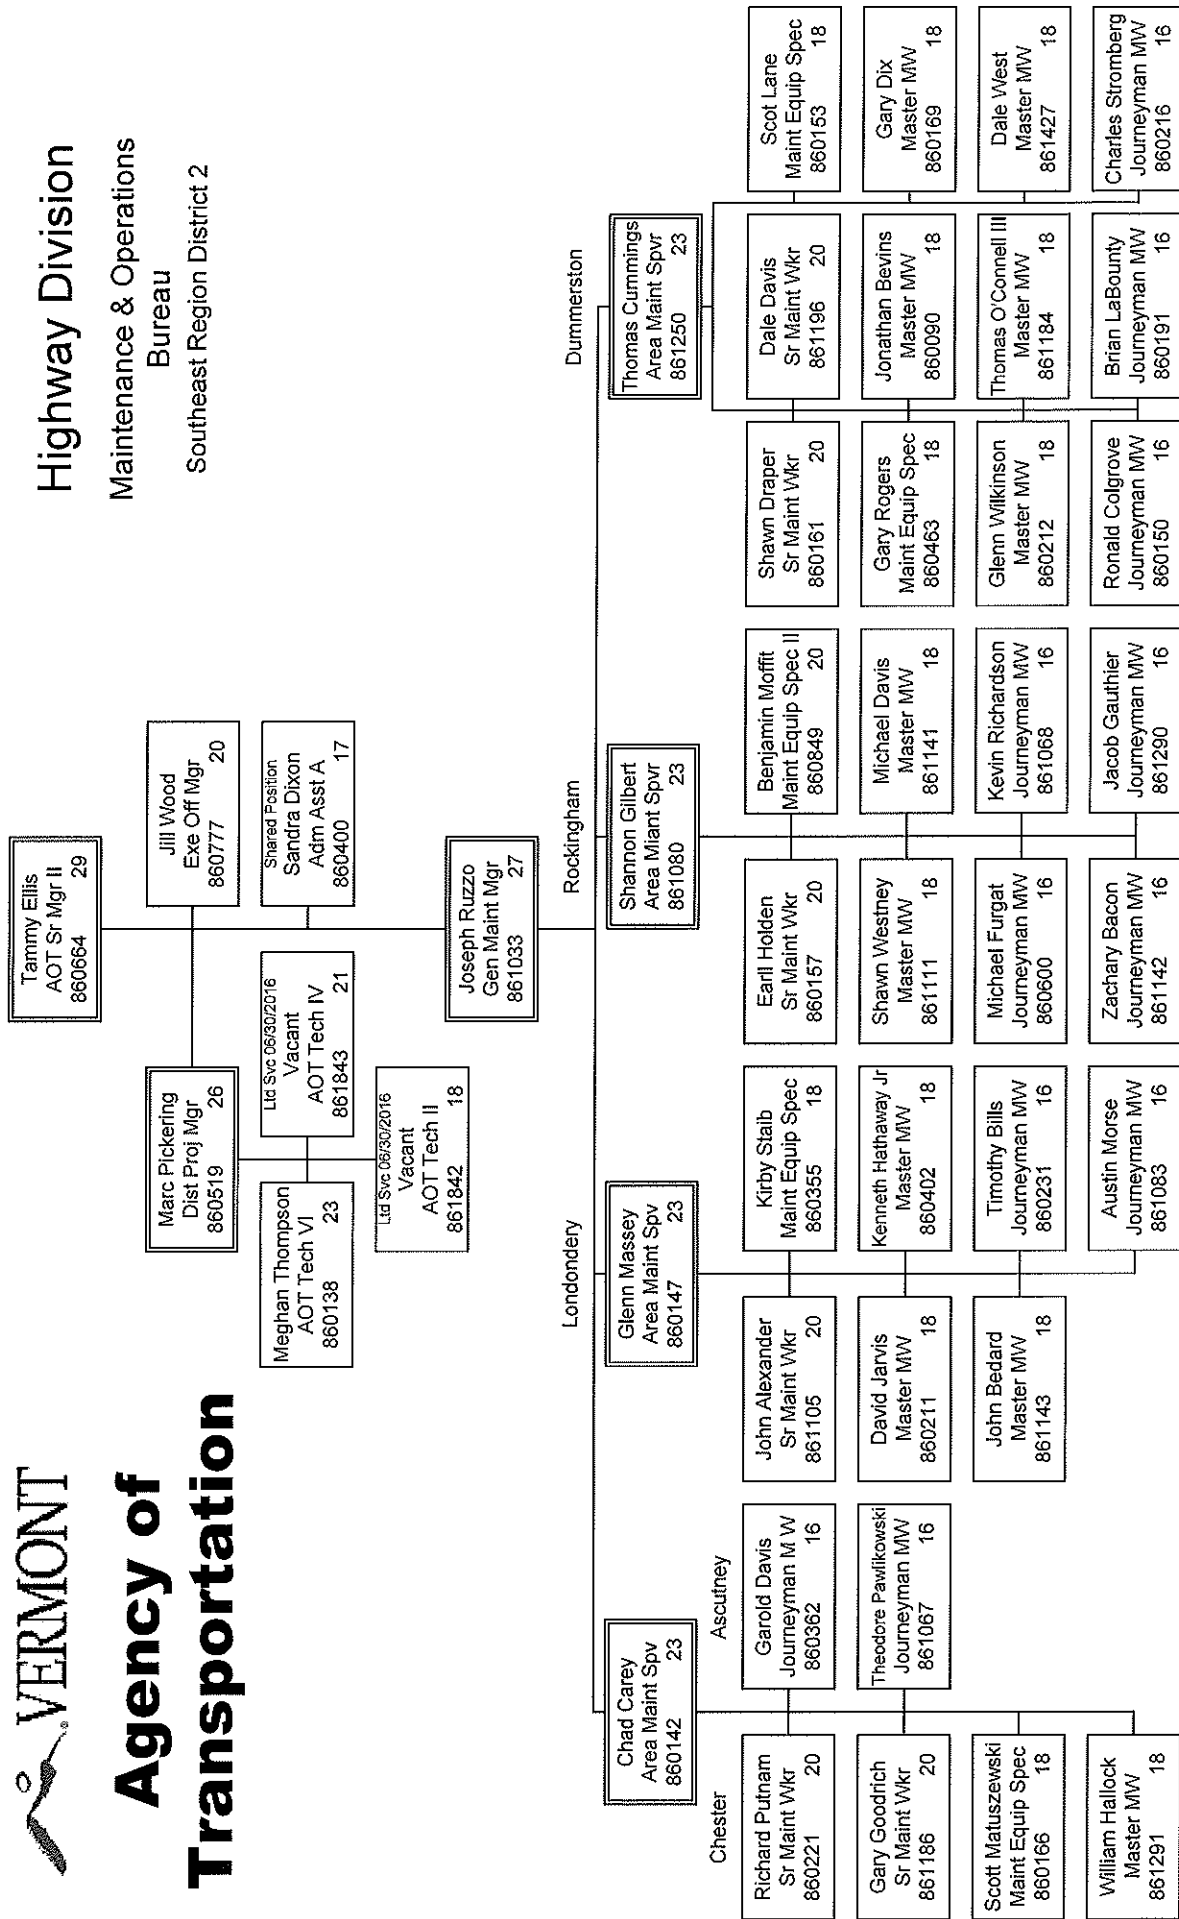

Agency of Transportation

Highway Division

Maintenance & Operations
Bureau

Southeast Region District 2

Legend:
P = Pilot Position