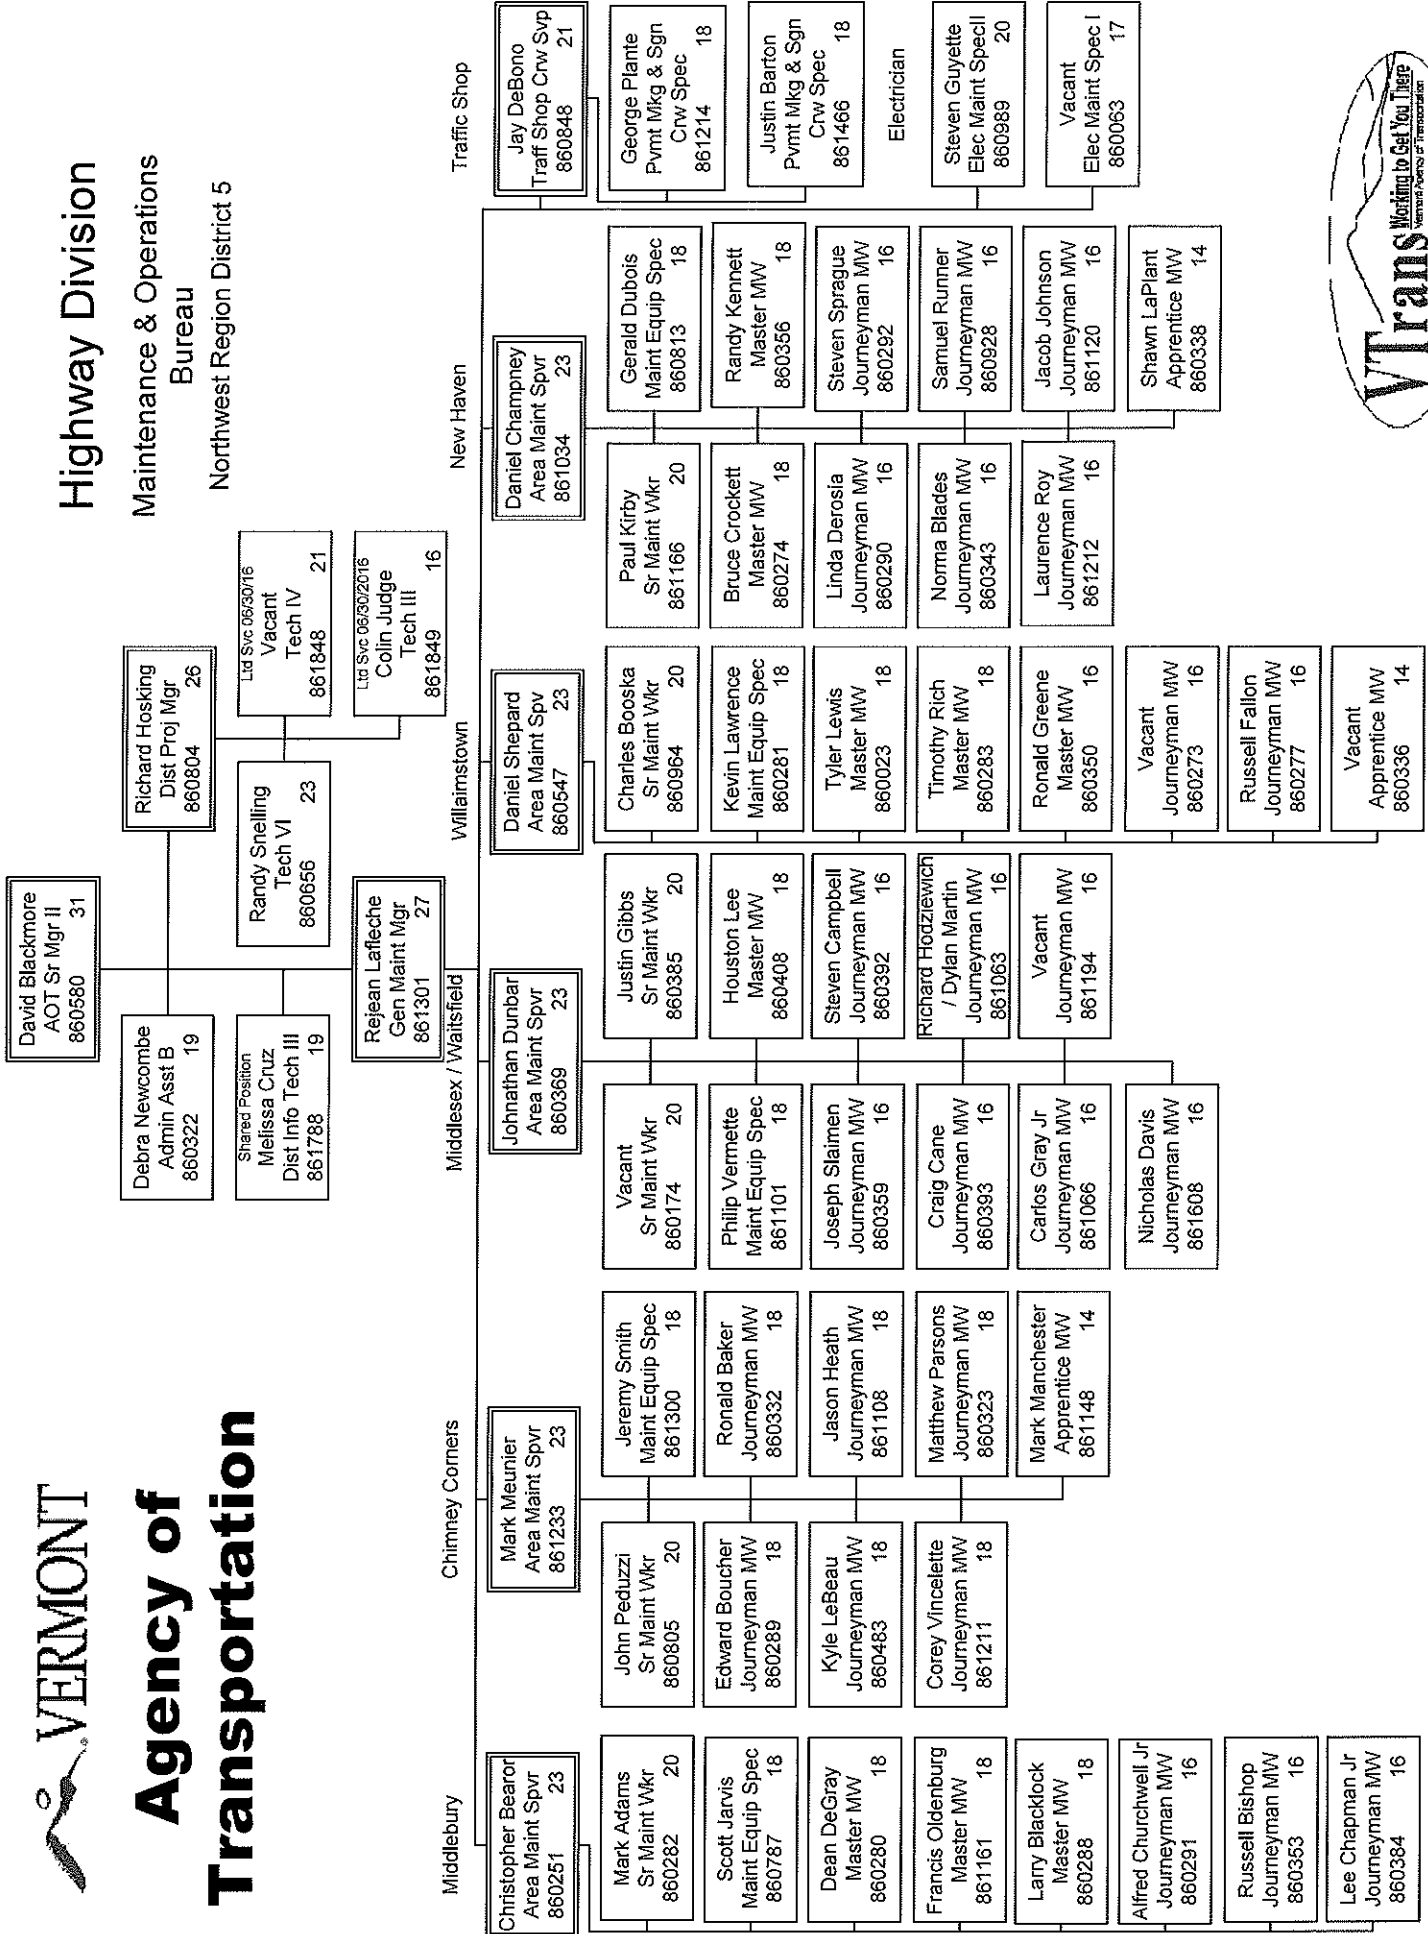

Agency of Transportation

Highway Division

Maintenance & Operations Bureau

Northwest Region District 5