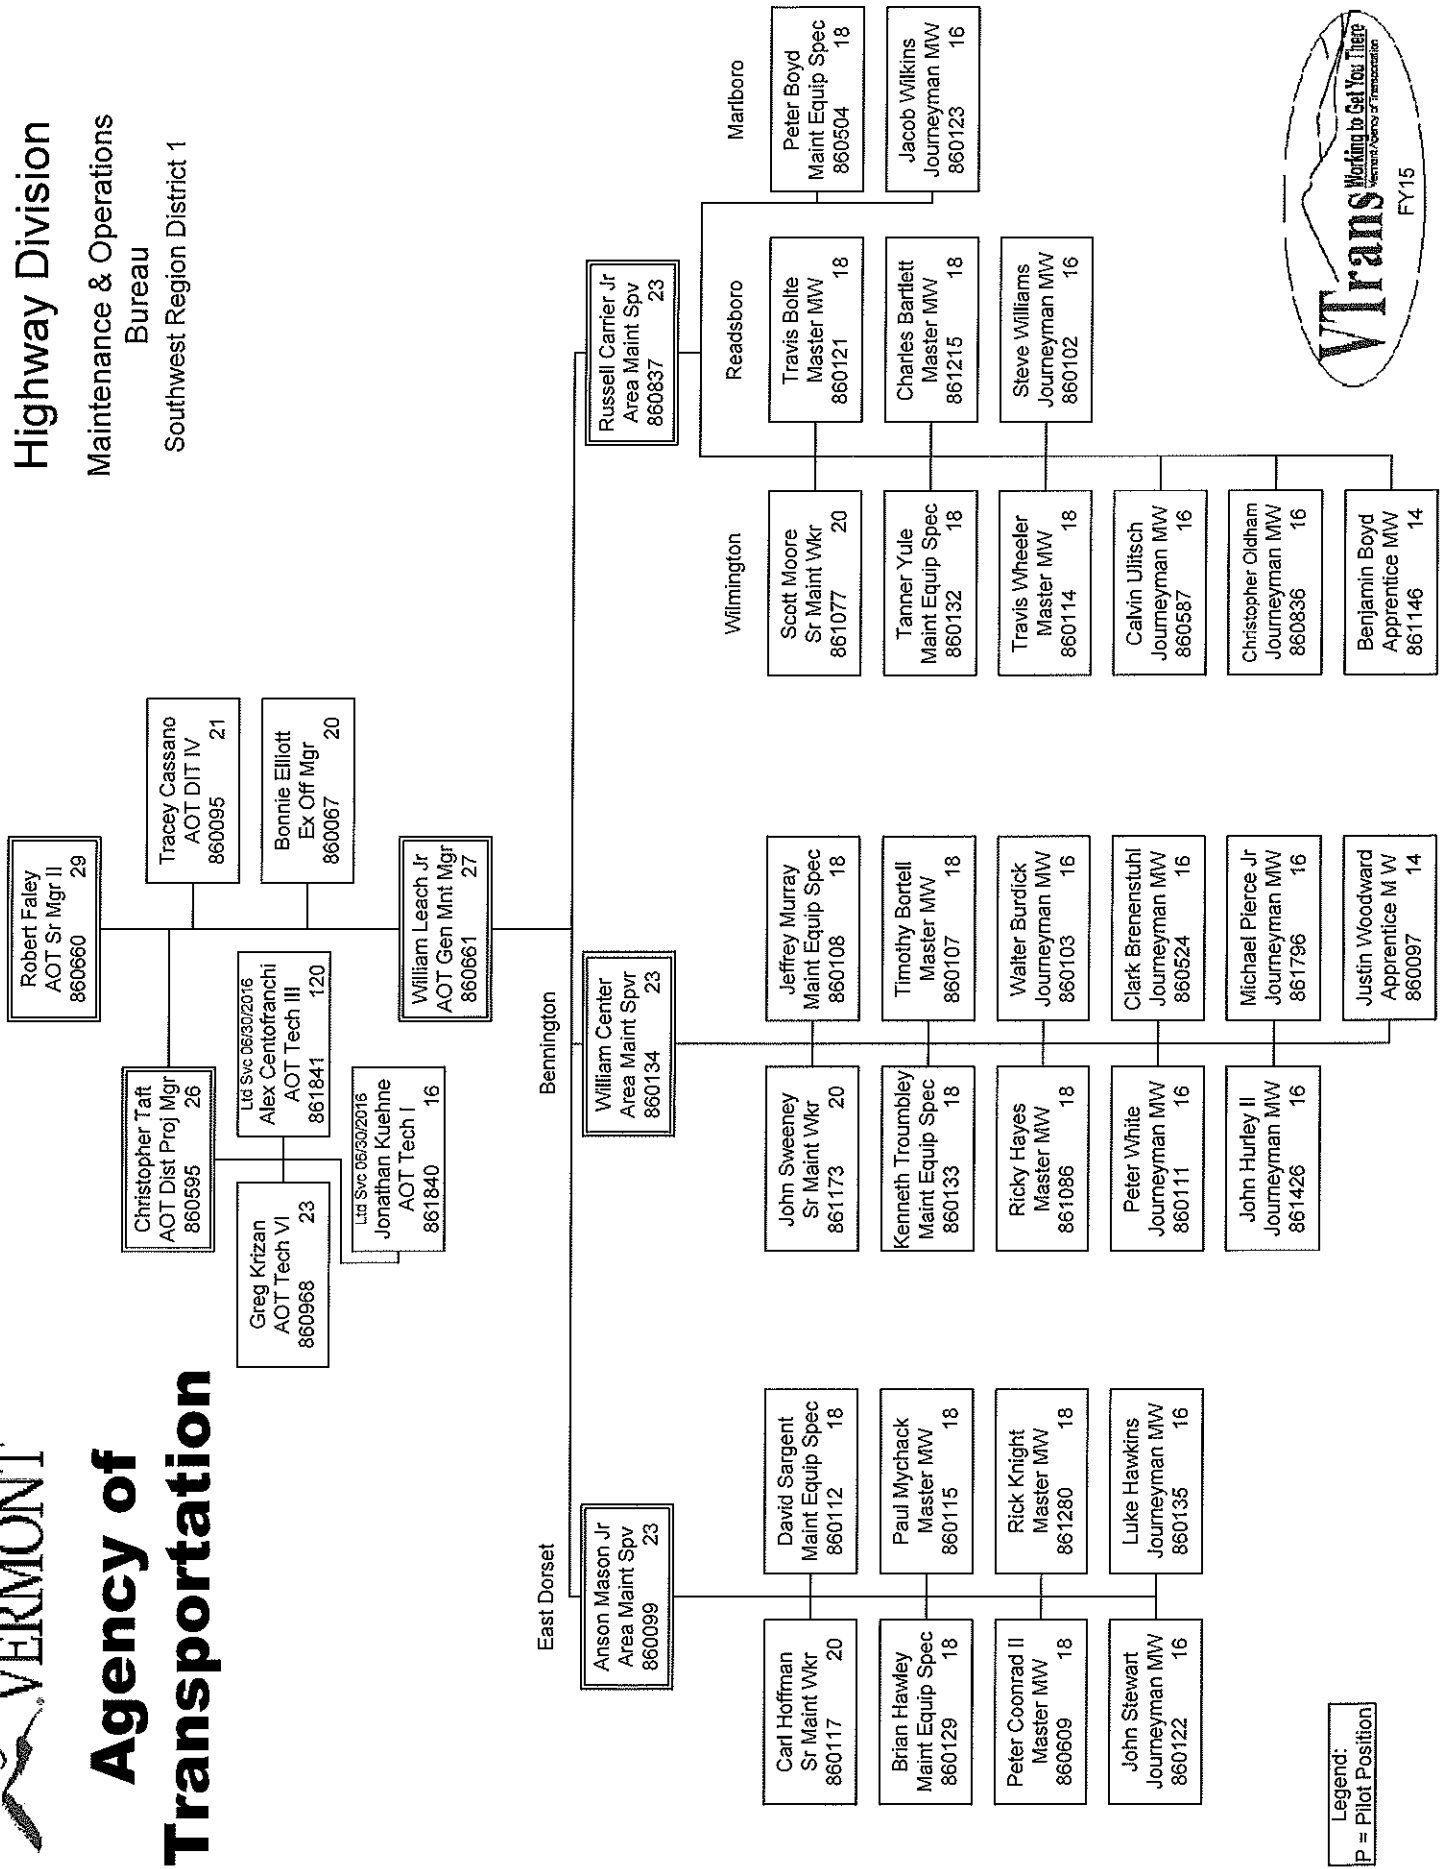

Legend:
P = Pilot Position

FY15

Agency of Transportation

Highway Division

Maintenance & Operations
Bureau

Southwest Region District 1

Legend:
P = Pilot Position

Agency of Transportation