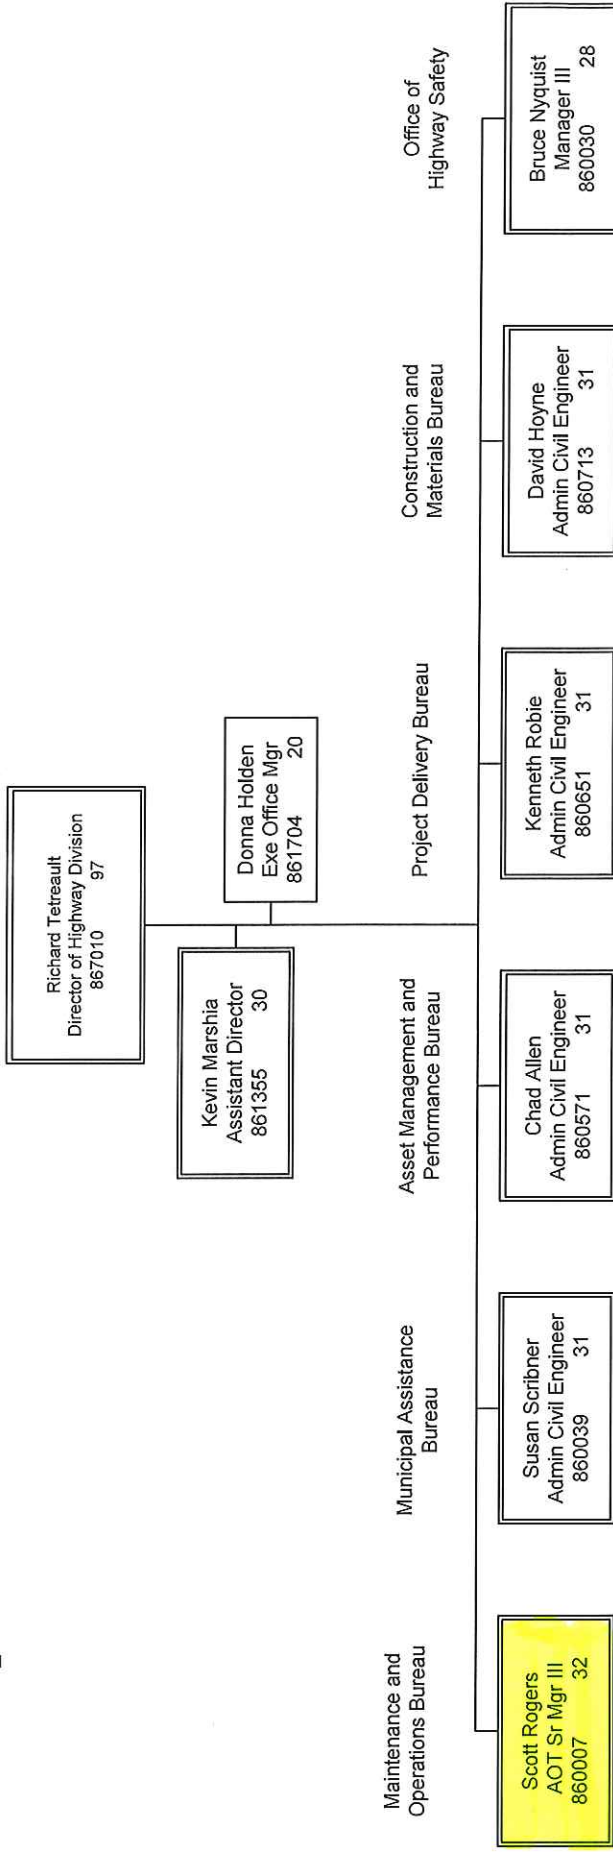

SCOTT ROGERS, VTRANS

Highway Division

Director

Agency of Transportation

Legend:
P = Pilot Position