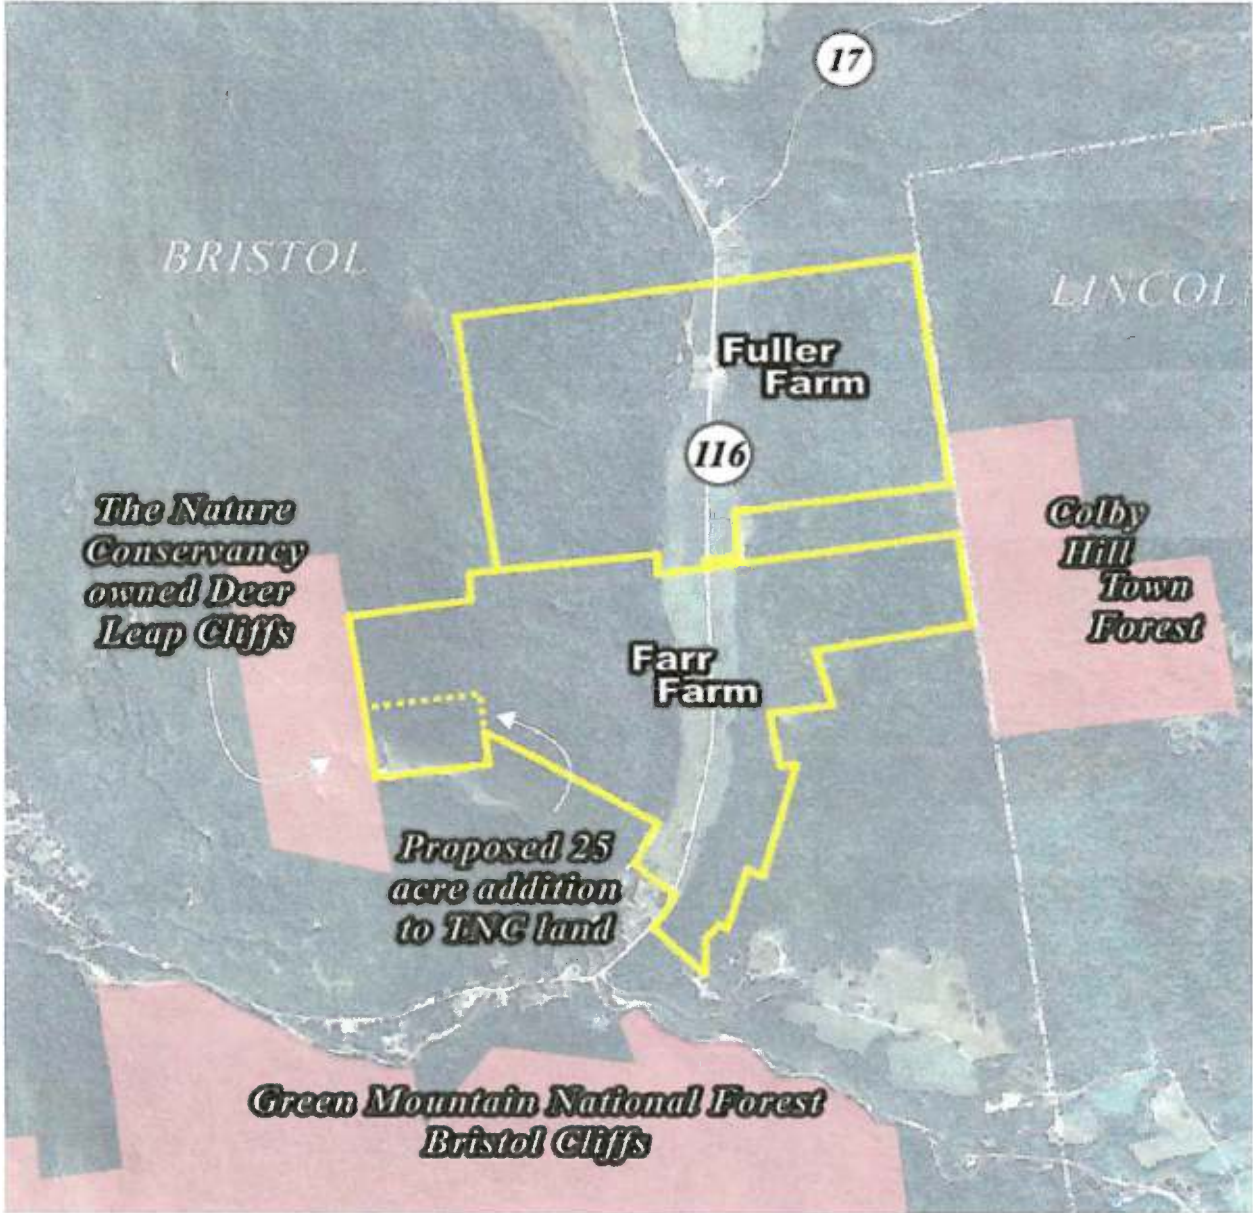

Farr / Fuller project

Saunders Project

Project Vicinity Map
Saunders Protected Property
Off VT Route 116 South, Bristol, VT

LAT/LON: 44.10916136 / -73.09561774
Base Map: Spring 2011

0 125 250 500 Feet

Protected Property
Riparian Planting

Worchester Woods Forest Legacy Initiative
 Washington, Lamolille & Caledonia Cos.

- Legend**
- Proposed Forest Legacy Tracts FY 16 - 16,496 acres
 - Forest Legacy Cost Share Tracts FY 16 - 2,715 acres
 - Completed Forest Legacy Tracts - 1994
 - Completed Forest Legacy Cost Share Tracts
 - State Land
 - Conserved Public and Private Lands
 - Vermont Association of Snow Travelers Trail
 - Catamount Backcountry Ski Trail

0 0.5 1 2 Miles

1:110,000