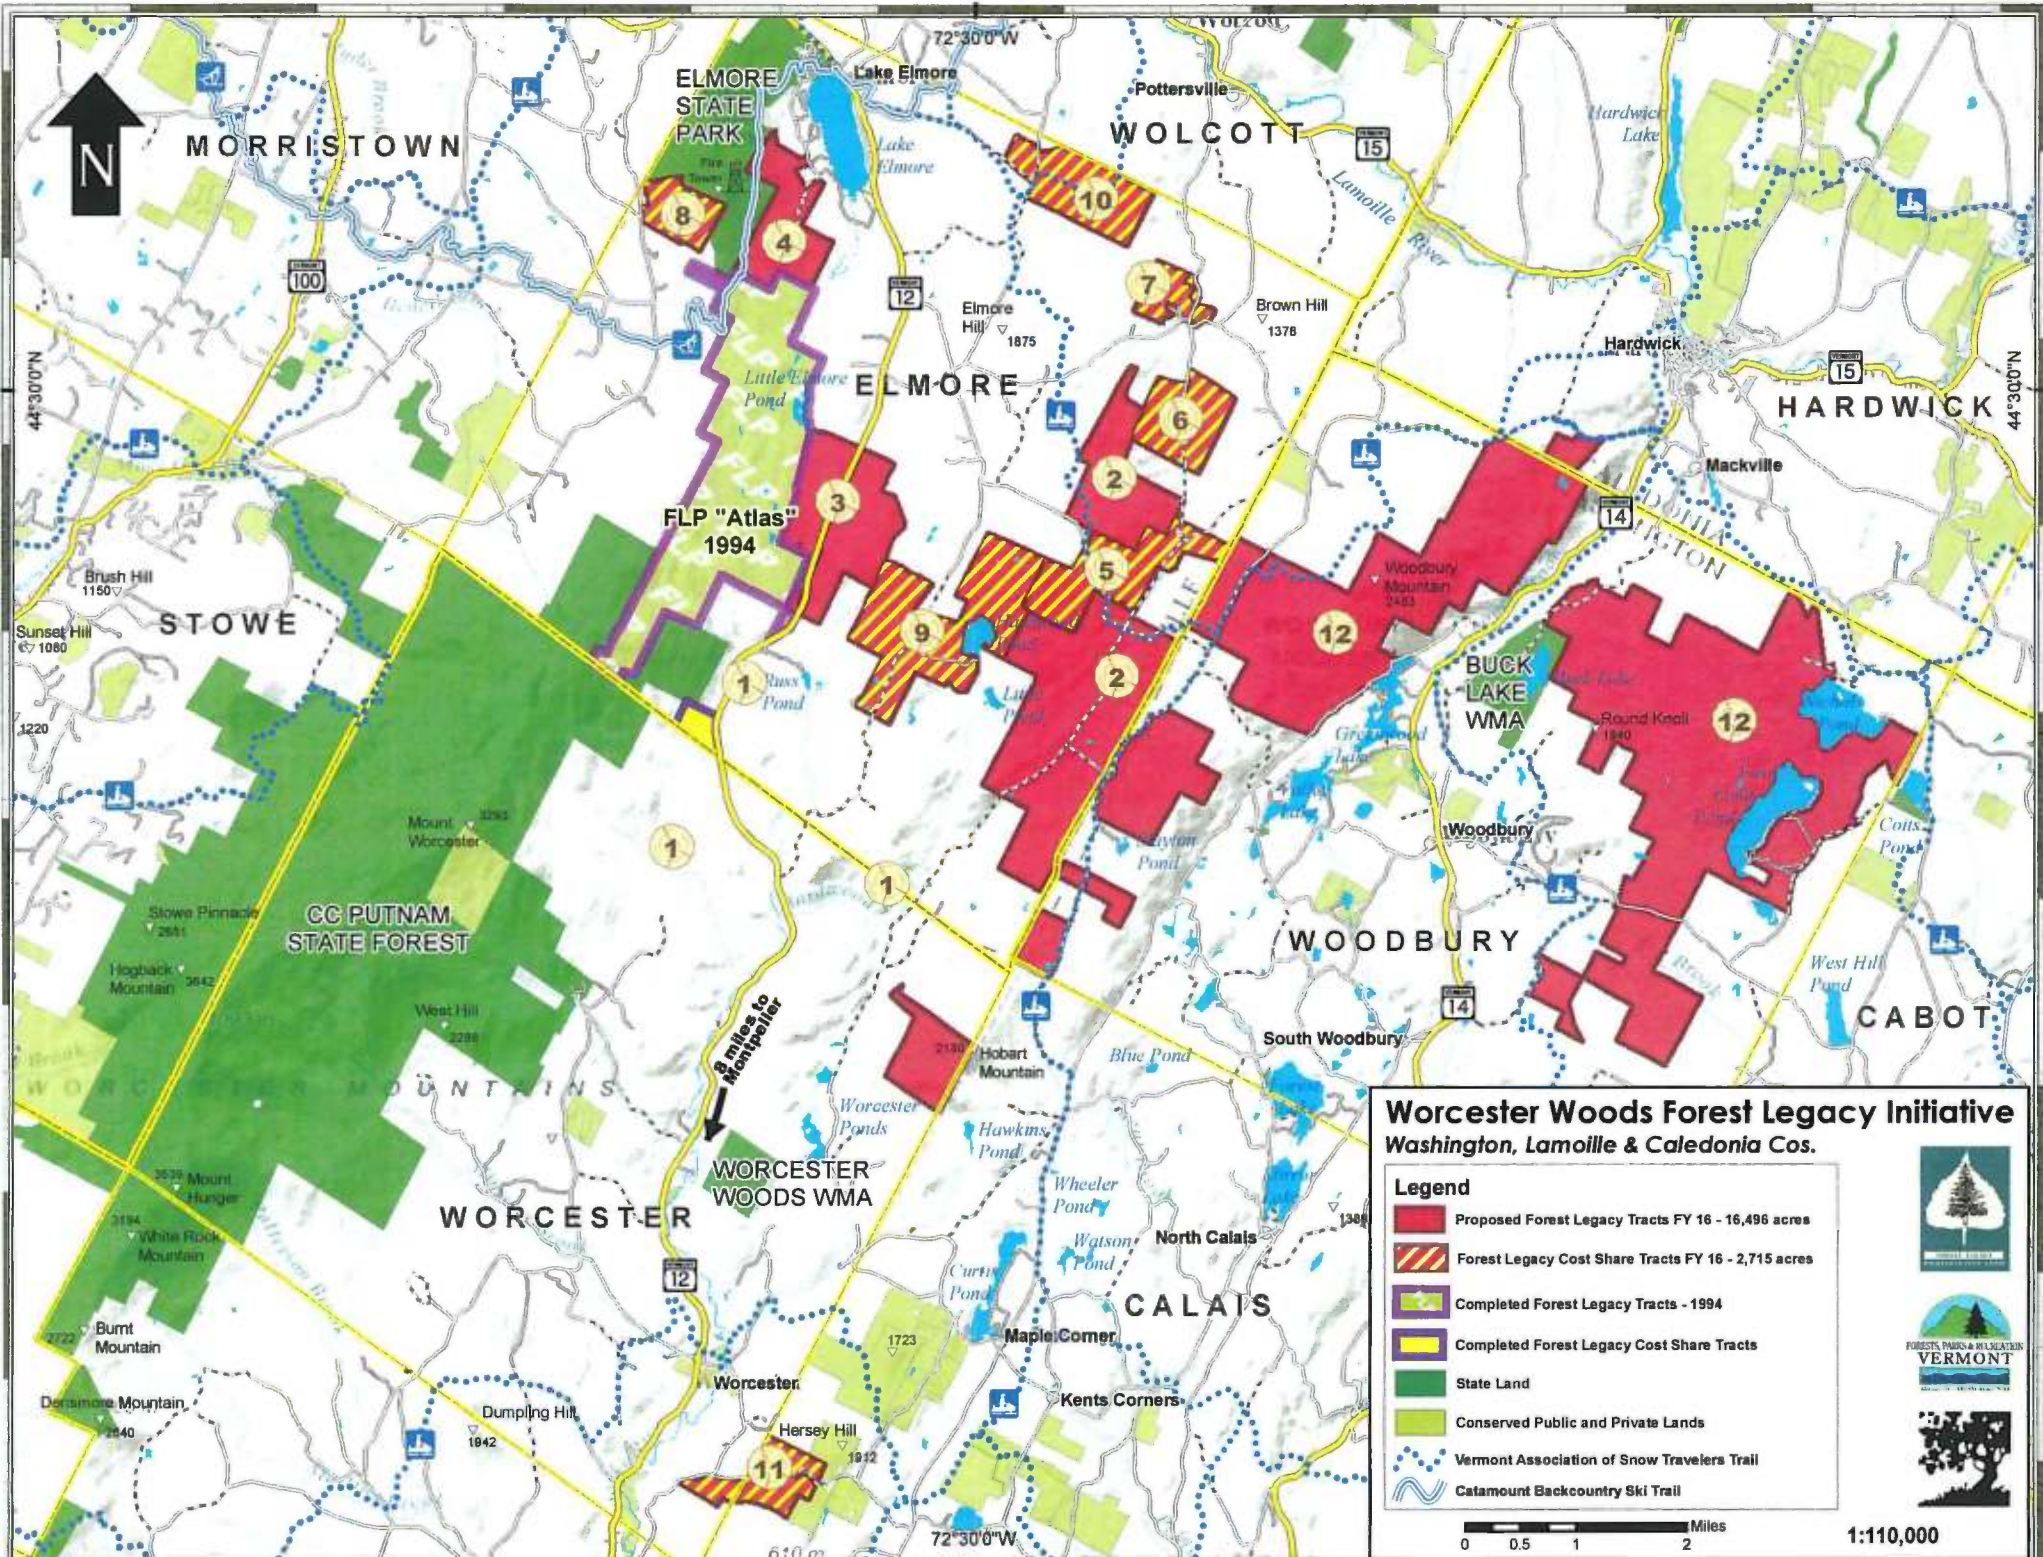

Farr / Fuller project

Saunders Project

Project Vicinity Map
Saunders Protected Property
Off VT Route 116 South, Bristol, VT

LAT/LON: 44.10916136 / -73.09561774
Base Map: Spring 2011

0 125 250 500 Feet

Protected Property
Riparian Planting

Worchester Woods Forest Legacy Initiative
 Washington, Lamolille & Caledonia Cos.

- Legend**
- Proposed Forest Legacy Tracts FY 16 - 16,496 acres
 - Forest Legacy Cost Share Tracts FY 16 - 2,715 acres
 - Completed Forest Legacy Tracts - 1994
 - Completed Forest Legacy Cost Share Tracts
 - State Land
 - Conserved Public and Private Lands
 - Vermont Association of Snow Travelers Trail
 - Catamount Backcountry Ski Trail

0 0.5 1 2 Miles

1:110,000